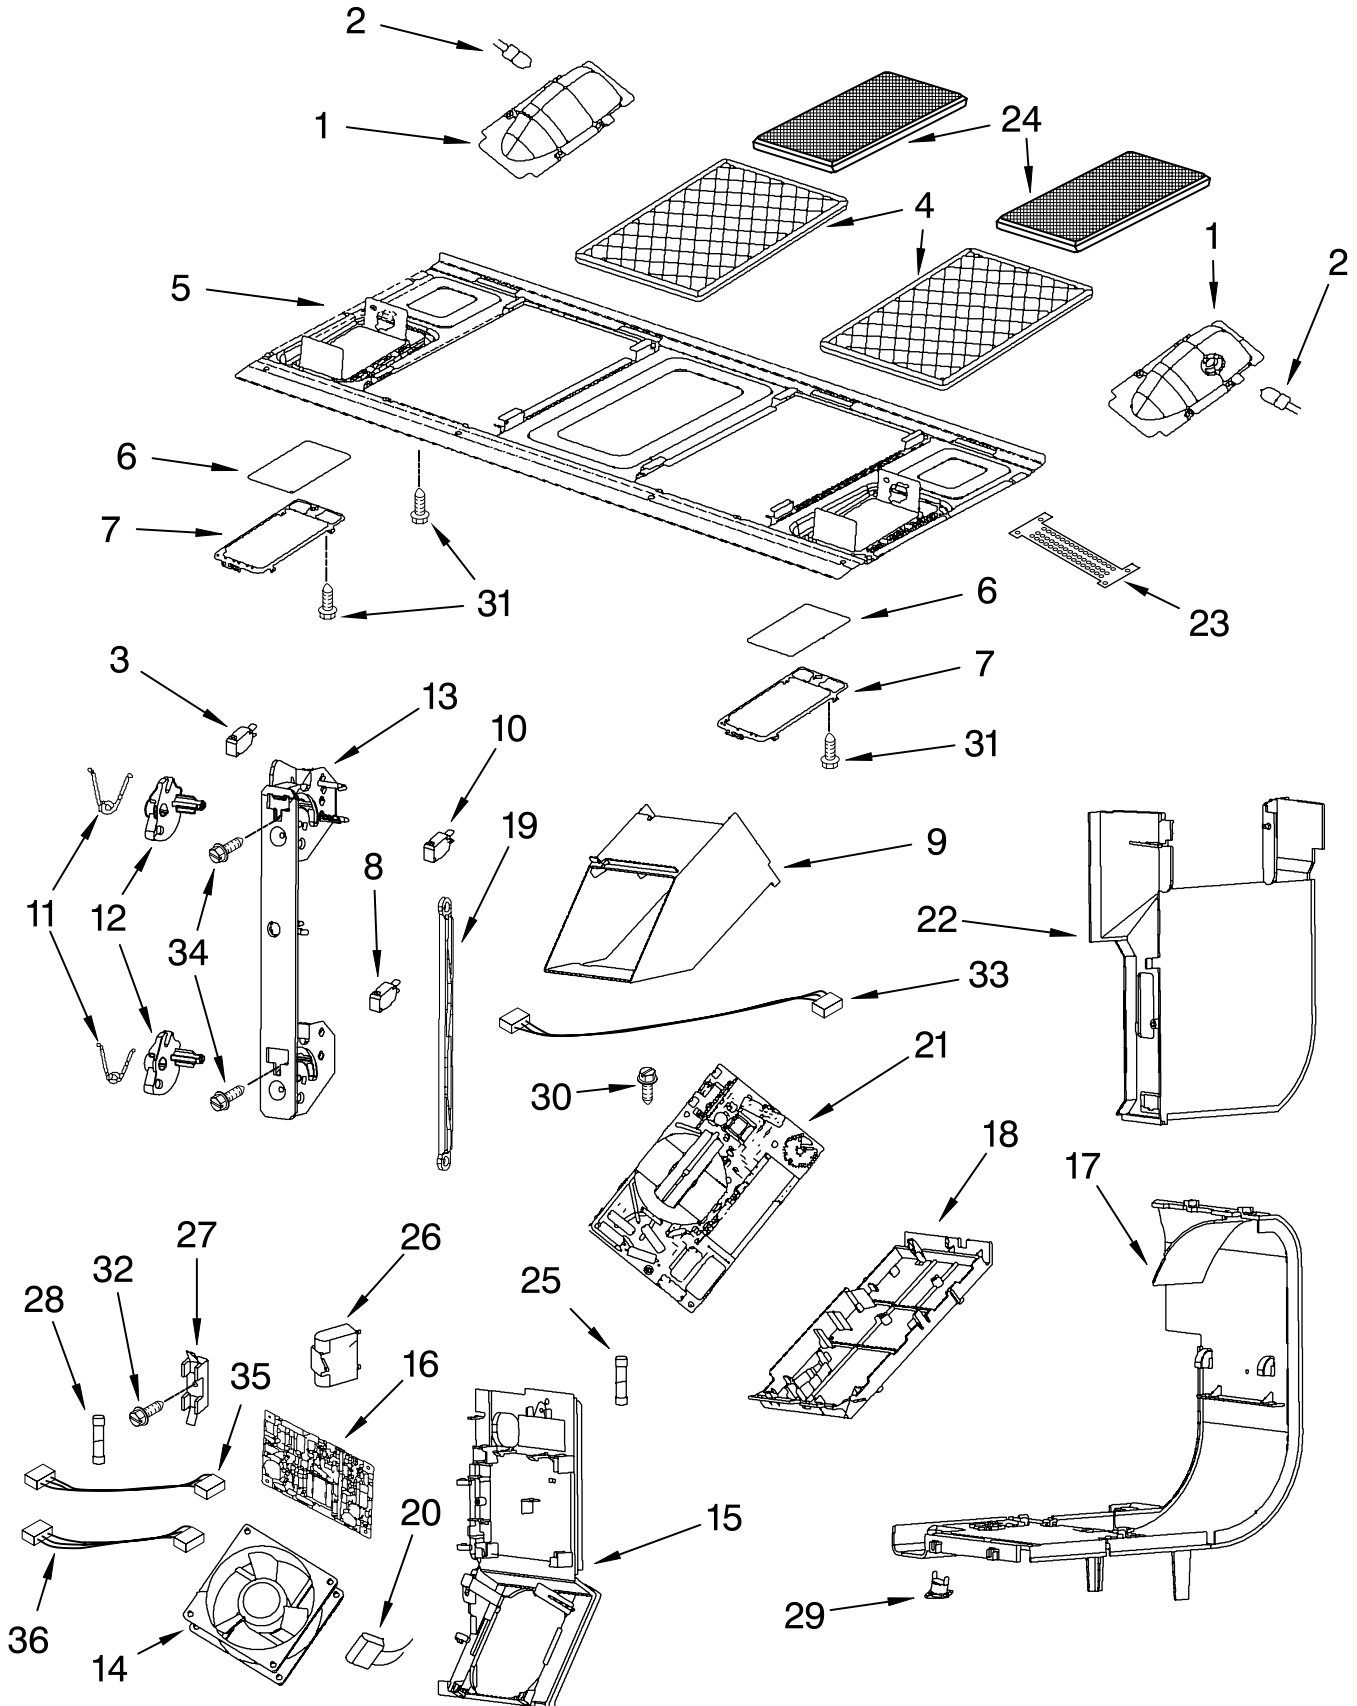

INTERIOR AND VENTILATION PARTS

For Models: GH6177XPQ3, GH6177XPT3, GH6177XPB3, GH6177XPS3
(White) (Biscuit) (Black) (Stainless Steel)

FOR ORDERING INFORMATION REFER TO PARTS PRICE LIST

INTERIOR AND VENTILATION PARTS

For Models: GH6177XPQ3, GH6177XPT3, GH6177XPB3, GH6177XPS3
(White) (Biscuit) (Black) (Stainless Steel)

Illus. No.	Part No.	DESCRIPTION
1		Reflector, Lamp
	8184194	Left
	8184132	Right
2	8185188	Lamp
3	4393598	Switch, Micro
4	8184003	Filter, Grease
5	8185105	Plate, Bottom
6	8184141	Glass, Lamp
7	8184889	Holder, Glass
8	4393599	Switch, Micro Primary/Secondary
9	8184124	Cover, Inverter
10	4393697	Switch, Micro
11	8169438	Spring, Interlock
12	8205211	Plate, Cam
13	8185189	Support, Interlock
14	8184875	Fan, DC 12 Volt
15	8184894	Housing, Fan
16	8204989	Inverter 40 W
17	8185032	Bracket, Holder
18	8184670	Holder, Inverter
19	8185190	Rod-Locking Link
20	8184093	Capacitor, 125 V
21	8205093	Inverter 1100 W
22	8185031	Plate, Side
23	8184887	Cable
24	8184002	Filter, Charcoal
25	8184579	Fuse (2) 4 Amp/250 Volt
26	8184204	Capacitor
27	8184312	Holder, Fuse
28	4393308	Fuse
29	8183998	Thermostat
30	8184199	Screw
31	4393835	Screw
32	8184200	Screw
33	8205014	Ribbon Cable (P2 To CN701 On 1100 W Inverter)
34	8169477	Screw
35	8205021	Ribbon Cable (P27 To CN153 On 40 W Inverter)
36	8205022	Ribbon Cable (P4 To CN151 On 40 W Inverter)

FOR ORDERING INFORMATION REFER TO PARTS PRICE LIST