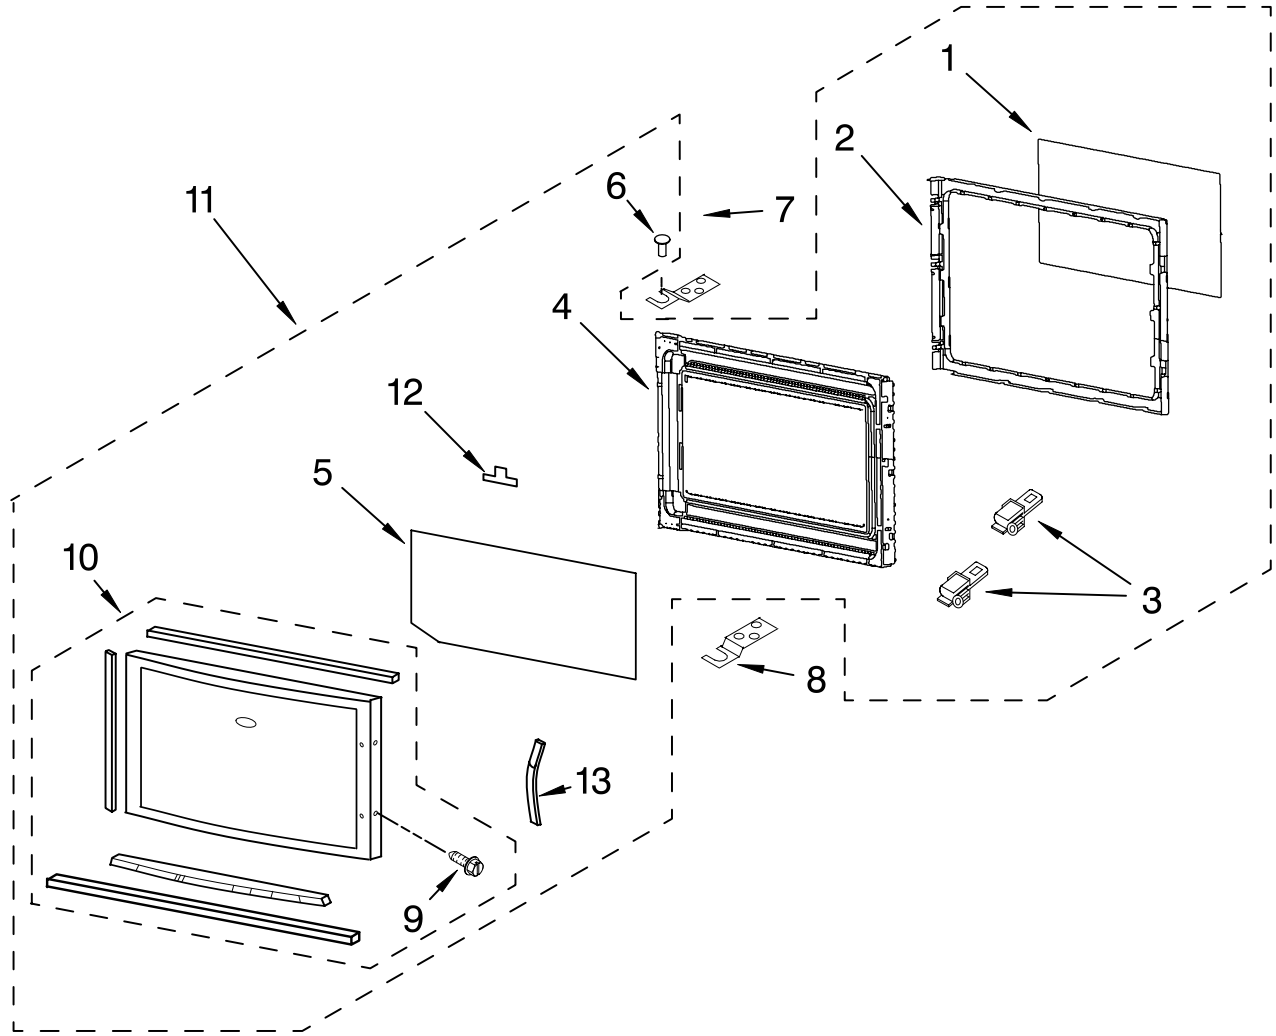

DOOR PARTS

For Models: GH6177XPQ3, GH6177XPT3, GH6177XPB3, GH6177XPS3
(White) (Biscuit) (Black) (Stainless Steel)

Illus. No.	Part No.	DESCRIPTION
1		Film, Back Included with #4
2	8204680	Frame, Inner
3	8184113	Latch, Door
4		Body Asy, Door Includes #1
	8185035	White
	8185038	Black
	8185037	Biscuit
5	8205219	Glass, Outer
6	8184922	Pivot, Door
7	8204679	Hinge, Upper

Illus. No.	Part No.	DESCRIPTION
8	8204678	Hinge, Lower
9	8169479	Screw
10		Frame Asy, Outer
	8205220	White
	8205221	Black
	8205222	Biscuit
	8205223	Stainless Steel
11		Complete Door
	8205228	White
	8205229	Black
	8205230	Biscuit
	8205231	Stainless Steel

Illus. No.	Part No.	DESCRIPTION
12	8205218	Bracket, Door Glass
13		Handle
	8205224	White
	8205226	Black
	8205225	Biscuit
	8205227	Stainless Steel

FOR ORDERING INFORMATION REFER TO PARTS PRICE LIST