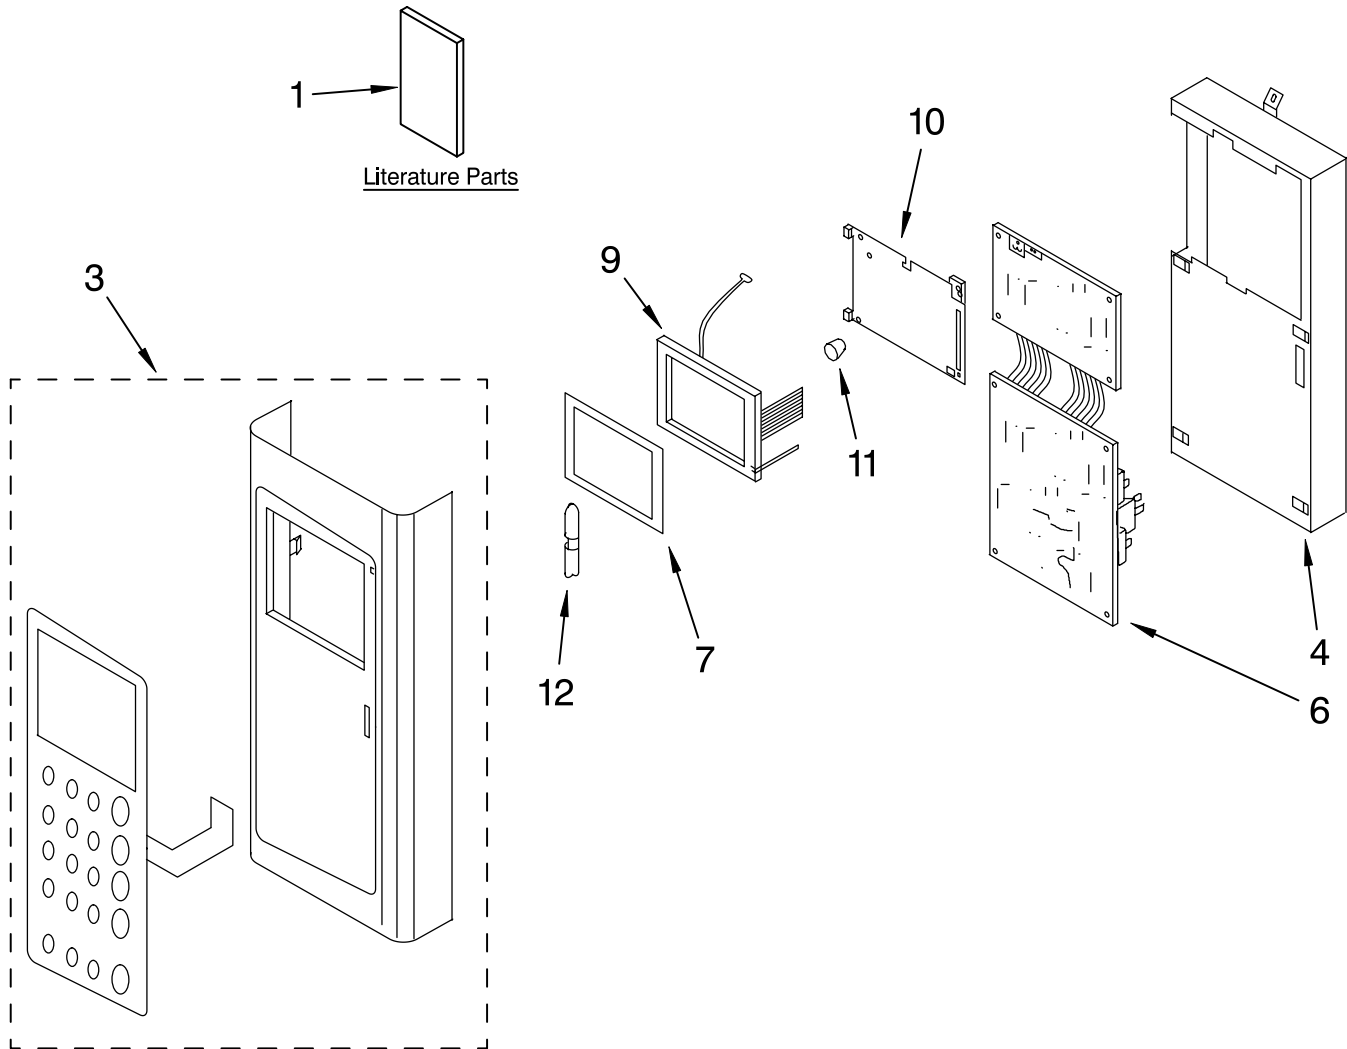

CONTROL PANEL PARTS

For Models: GH6177XPQ3, GH6177XPT3, GH6177XPB3, GH6177XPS3
(White) (Biscuit) (Black) (Stainless Steel)

MICROWAVE
HOOD
COMBINATION

Illus. No.	Part No.	DESCRIPTION
1		Literature Parts
	8205977	Use & Care Guide
	8205610	Tech Sheet
	8205139	Installation Instructions
	8204711	Cook Book
	8184891	Cook Guide Label

Illus. No.	Part No.	DESCRIPTION
3		Control Panel Assembly
	8205232	White
	8205233	Black
	8205234	Biscuit
	8205235	Stainless Steel

Illus. No.	Part No.	DESCRIPTION
4	8205238	Bracket, Control
6	8205237	Microcomputer
7	8184913	Ring, Rubber
9	8184914	LCD Assembly
10	8184915	Bracket, LCD
11	8185058	Bushing, Rubber
12	8205236	Sensor, Light Lens