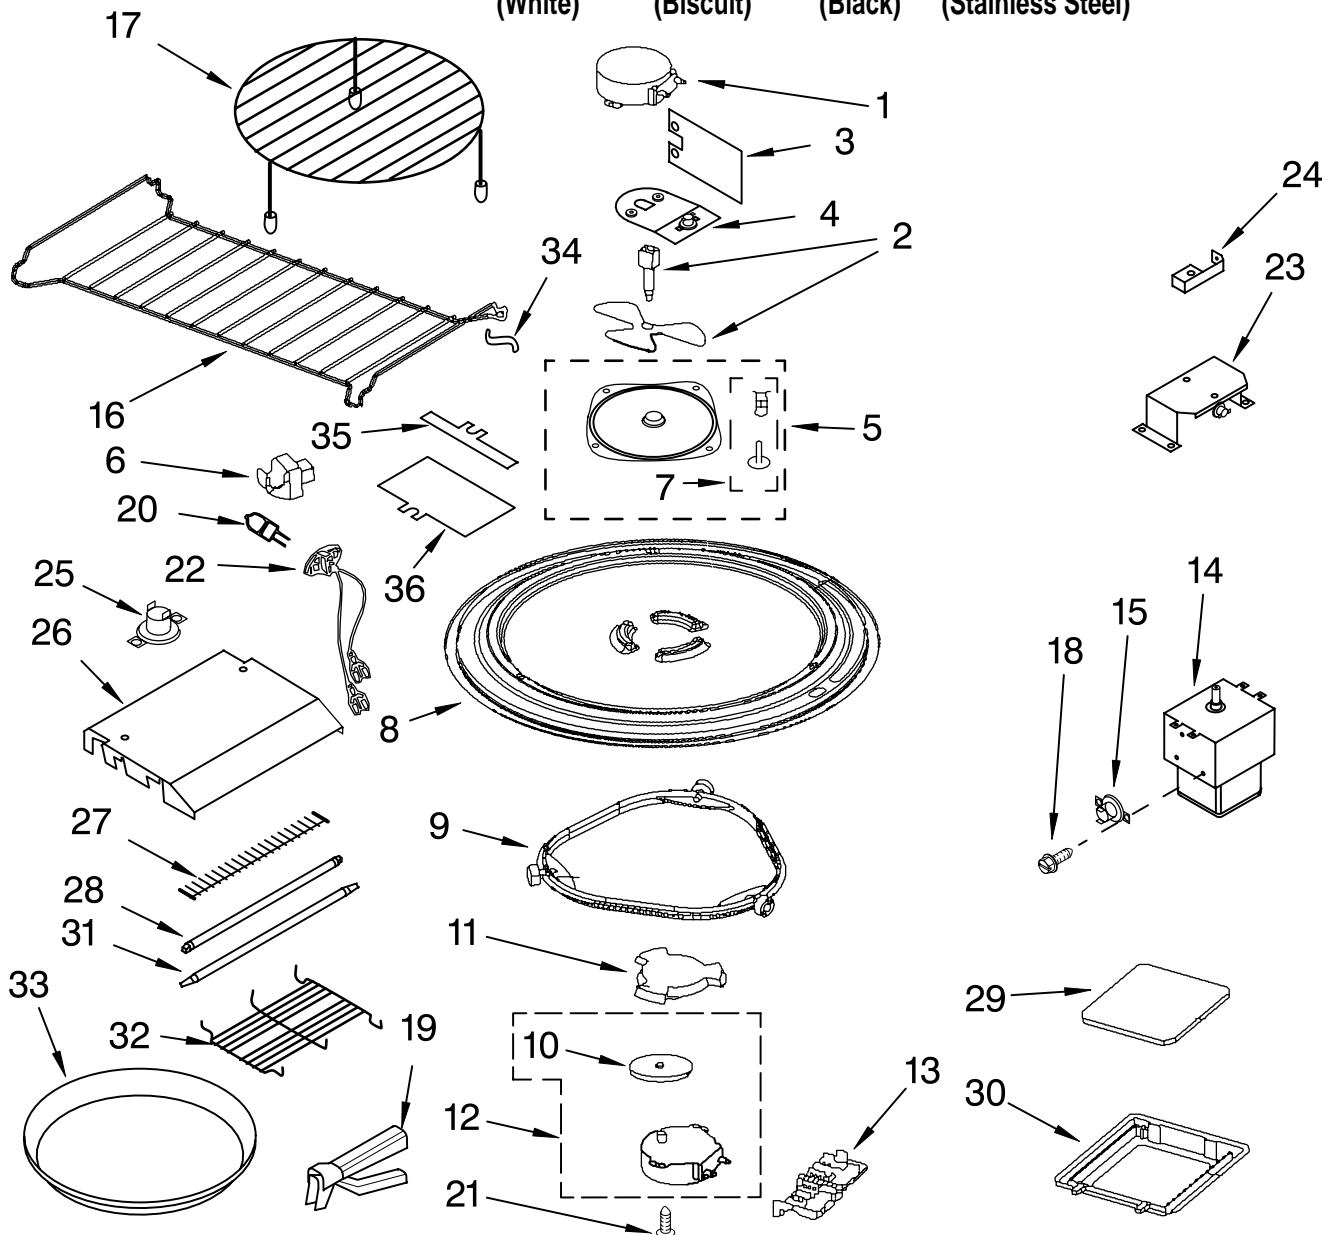

MAGNETRON AND TURNTABLE PARTS

For Models: GH6177XPQ3, GH6177XPT3, GH6177XPB3, GH6177XPS3
(White) (Biscuit) (Black) (Stainless Steel)

Illus. No.	Part No.	DESCRIPTION

1	8205044	Motor, Stirrer
2	8205202	Stirrer Shaft/Blade
3	8184485	Shield, Nomex
4	8184585	Thermostat/Bracket
5	8185059	Cover, Inlet Includes Nails and Bushings
6	4393849	Hook, Rack (4)
7	8184549	Nails/Bushings (5 of each)
8	4393799	Turntable
9	8205778	Ring, Turntable
10	8184109	Spacer, Waterproof

Illus. No.	Part No.	DESCRIPTION

11	8205779	Driver, Turntable
12	8183953	Motor, Turntable
13	4393756	Cover, Terminal
14	8184139	Magnetron
15	8184951	Thermostat
16	8205042	Rack
17	8184862	Grill
18	4393838	Screw
19	8204652	Handle, Crisper Plate
20	8185188	Halogen Light
21	4393832	Screw
22	8204669	Socket, Halogen Light
23	8184586	Thermostat/Bracket

Illus. No.	Part No.	DESCRIPTION

24	8184669	Bracket, Plug
25	8204995	Thermostat
26	8185060	Grill, Insulation Plate
27	8184837	Browner, Halogen
28	8184838	Quartz Tube, Soft Start
29	8169499	Glass, Lamp
30	8169646	Frame, Glass
31	8184839	Heater, Quartz
32	8205239	Cover, Protector
33	8204983	Plate, Crisp
34	8205039	Spacer
35	8185175	Shield, Front
36	8185176	Shield, Rear

FOR ORDERING INFORMATION REFER TO PARTS PRICE LIST