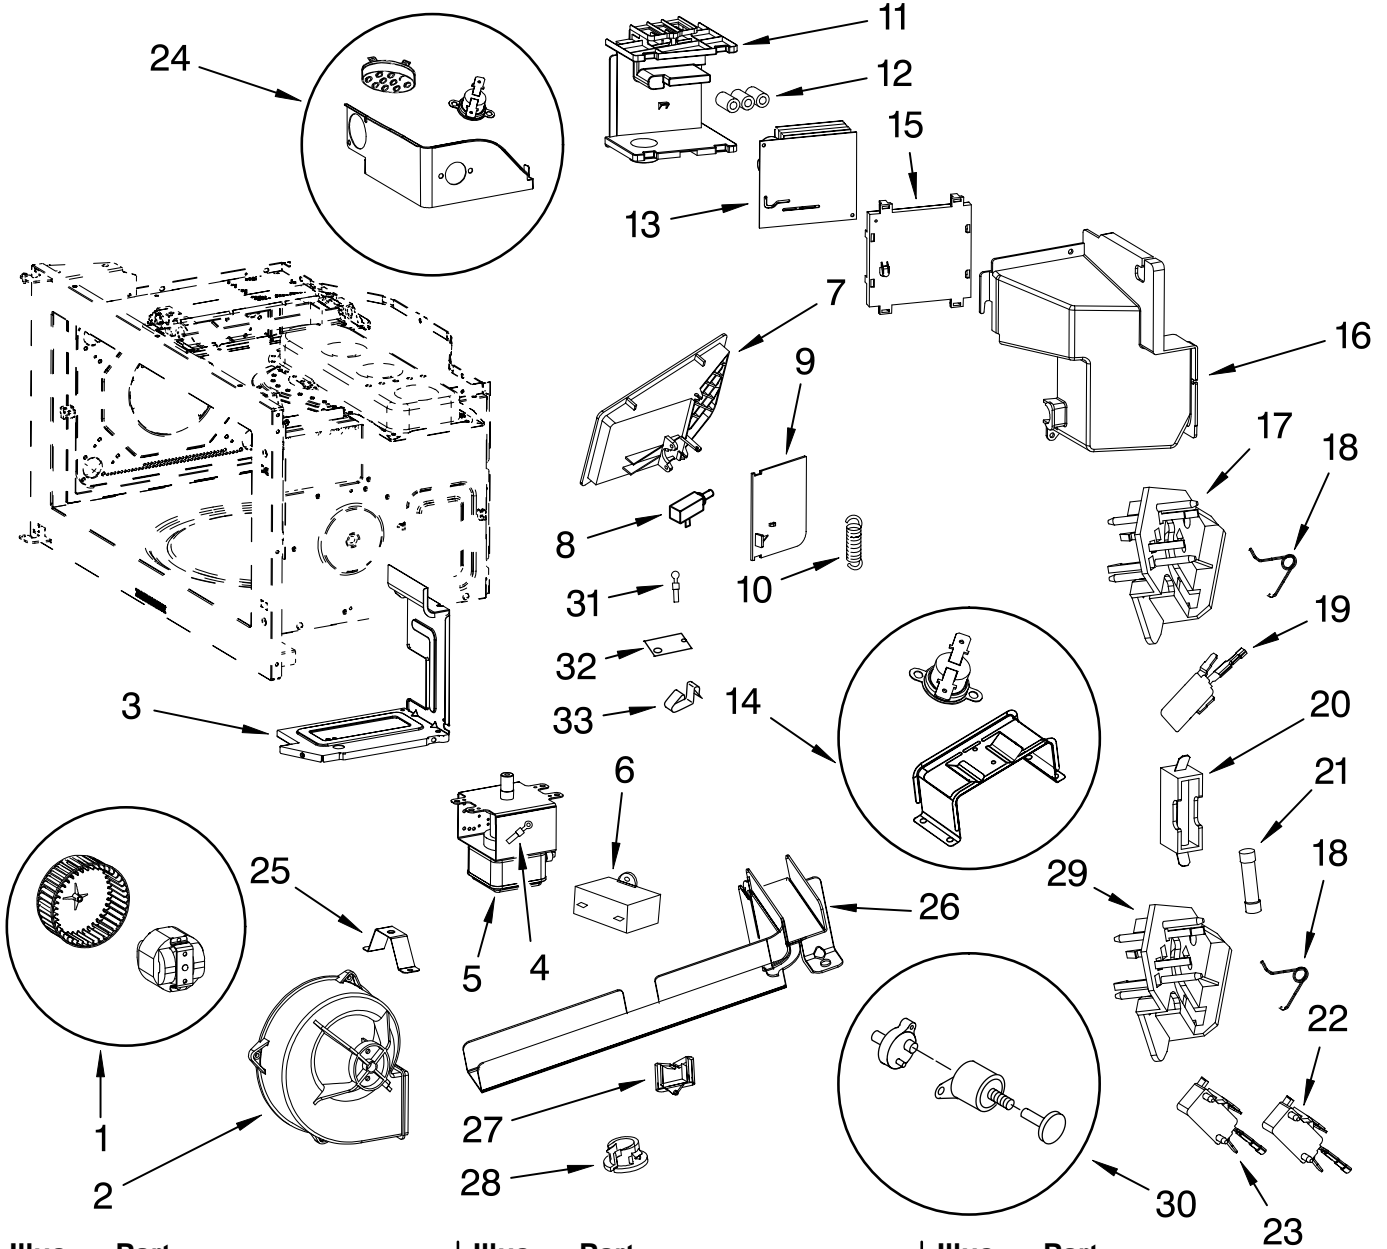

INTERIOR AND AIR FLOW PARTS

For Models: GH7208XRQ0, GH7208XRB0, GH7208XRS0, GH7208XRT0

(White) (Black) (Stainless Steel) (Biscuit)

Illus. No.	Part No.	DESCRIPTION
1	8206075	Fan Motor Assy
2	8206076	Housing, Fan
3	8206077	Plate, Divider
4	8206078	Thermistor, Magnetron
5	8206079	Magnetron
6	8206080	Motor, Capacitor
7	8206081	Housing, Valve
8	8206082	Solenoid
9	8206083	Lid, Valve
10	8206084	Spring, Valve
11	8206085	Cover, Inverter
12	8206086	Ferrite Ring
13	8206087	Inverter

Illus. No.	Part No.	DESCRIPTION
14	8206035	Thermostat, Base Assembly
15	8206089	Holder, Inverter
16	8206090	Air Guide, Magnetron
17	4393595	Support, Interlock
18	8206091	Spring, Interlock
19	4393697	Switch, Micro (Secondary)
20	8184312	Holder, Fuse
21	4393308	Fuse
22	4393598	Switch, Micro (Monitor)

Illus. No.	Part No.	DESCRIPTION
23	4393599	Switch, Micro (Primary)
24	8206026	Humidity Sensor & Thermostat Assy
25	8206031	Support, Air Guide
26	8206036	Protector, Wire
27	8206037	Clip, Saddle
28	8206038	Clip, Round
29	8206209	Support, Interlock
30	8206210	Piston Assembly
31	8206023	Sensor, Temperature
32	8206224	Cover
33	8206223	Clip, Sensor

FOR ORDERING INFORMATION REFER TO PARTS PRICE LIST