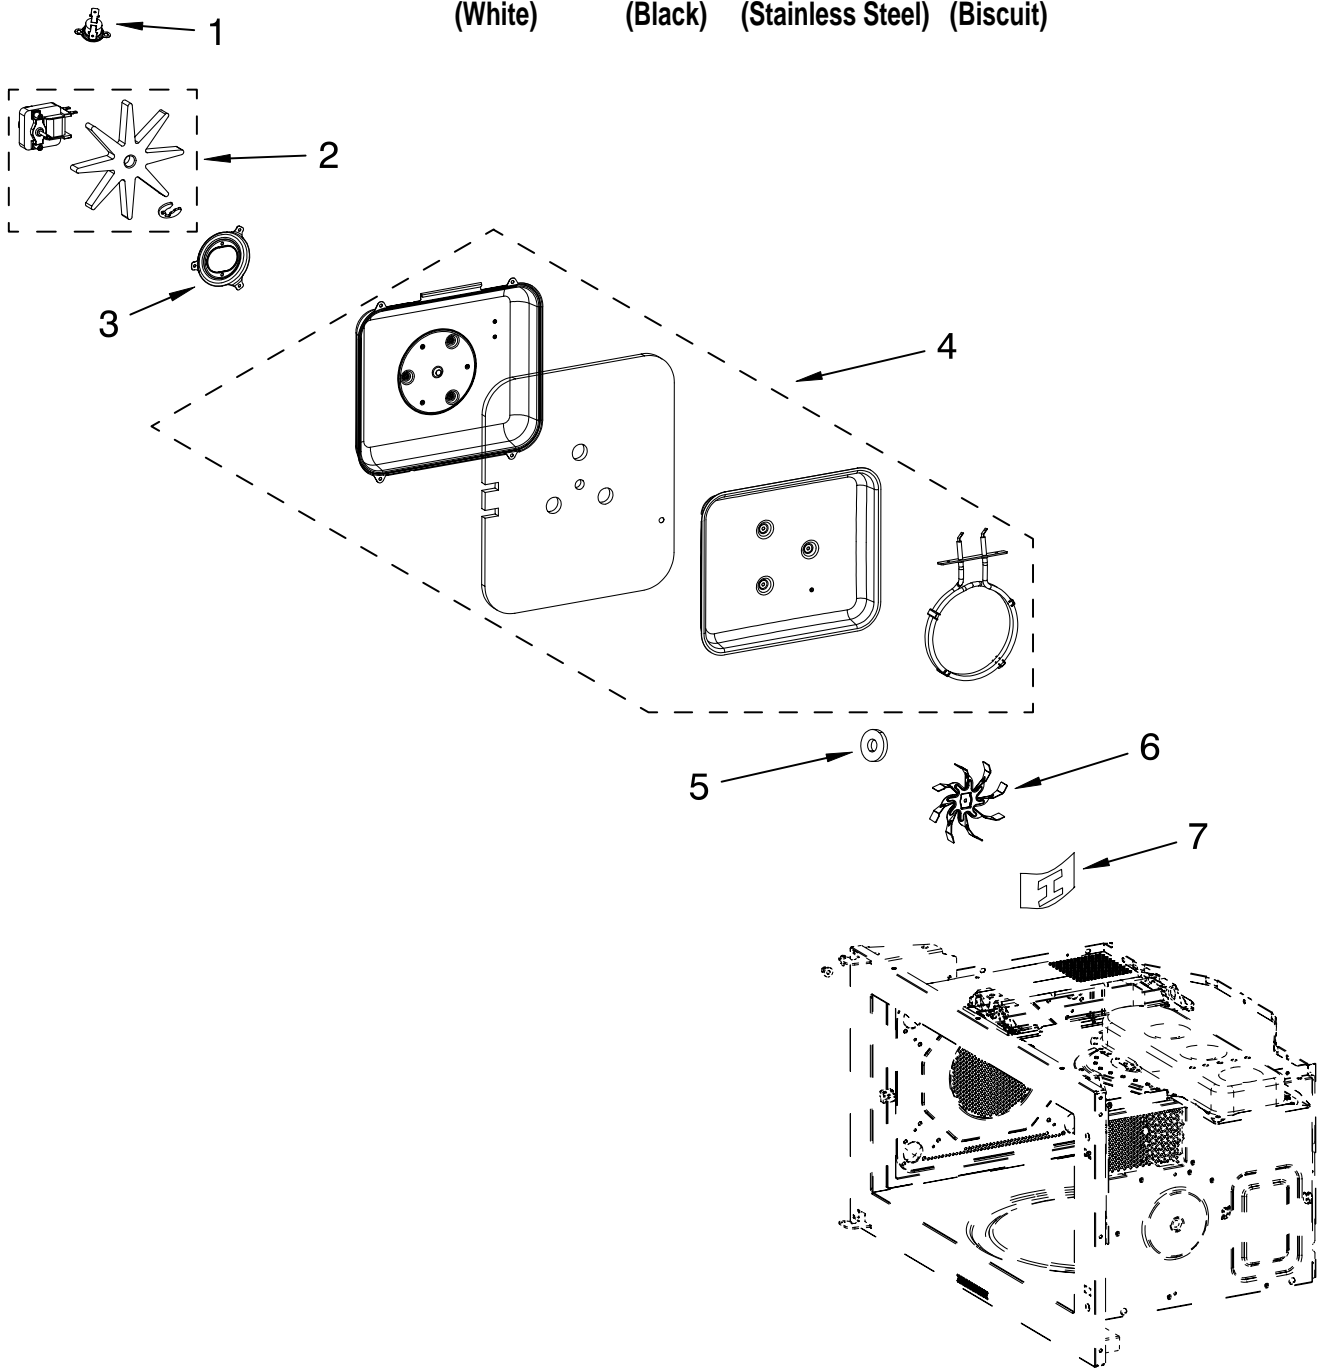

CONVECTION PARTS

For Models: GH7208XRQ0, GH7208XRB0, GH7208XRS0, GH7208XRT0
(White) (Black) (Stainless Steel) (Biscuit)

Illus. No.	Part No.	DESCRIPTION
1	8206068	Thermostat
2	8206069	Impeller Assy
3	8206070	Bracket, Motor
4	8206071	Heater Assembly
5	8206073	Washer
6	8206074	Fan Wheel
7	8206225	Plate, Spring Lock

FOR ORDERING INFORMATION REFER TO PARTS PRICE LIST