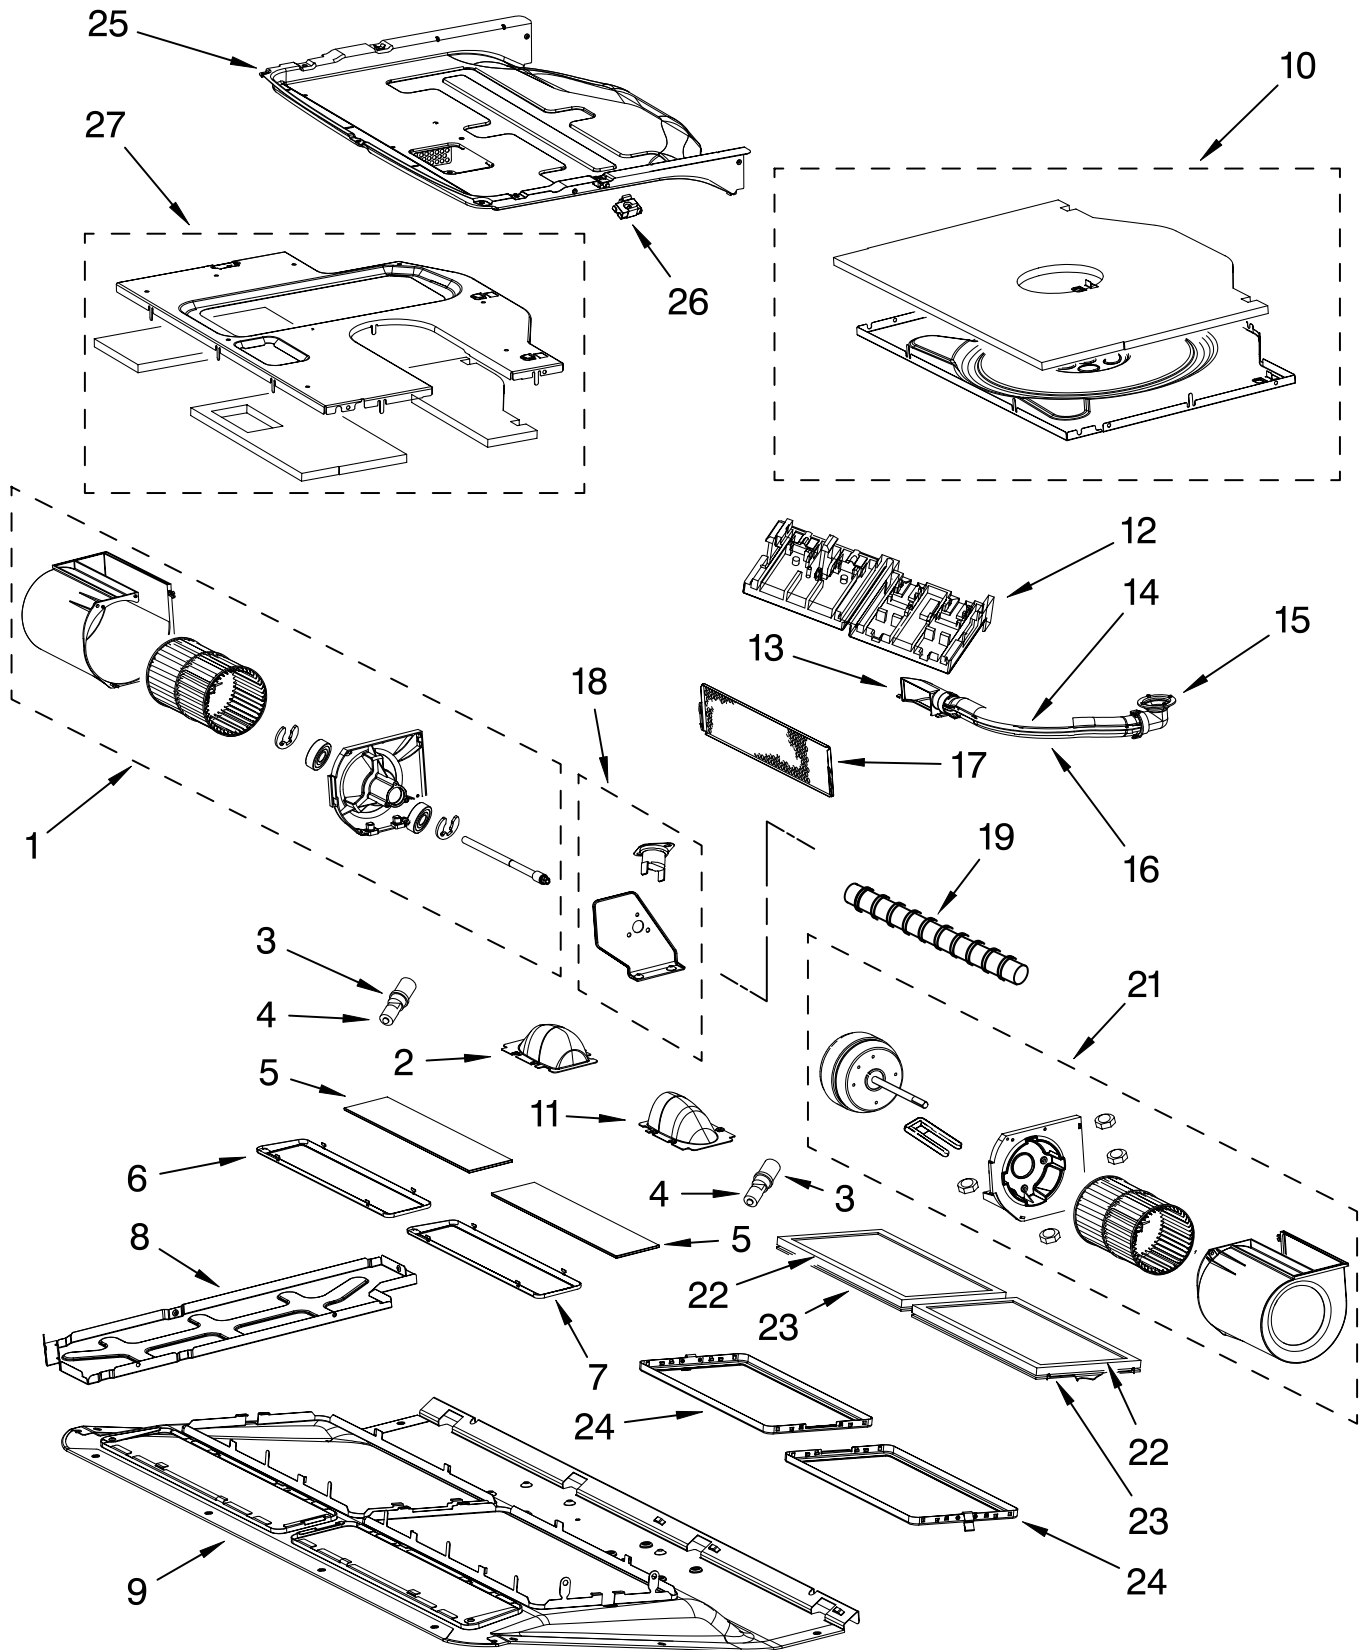

VENTILATION PARTS

For Models: GH7208XRQ0, GH7208XRB0, GH7208XRS0, GH7208XRT0
(White) (Black) (Stainless Steel) (Biscuit)

FOR ORDERING INFORMATION REFER TO PARTS PRICE LIST

VENTILATION PARTS

For Models: GH7208XRQ0, GH7208XRB0, GH7208XRS0, GH7208XRT0
(White) (Black) (Stainless Steel) (Biscuit)

Illus. No.	Part No.	DESCRIPTION
1	8206092	Housing, Blower (Left)
2	8206211	Reflector, Lamp (Left)
3	8204670	Lamp (2)
4	8206033	Socket, Lamp (2)
5	8206094	Glass, Lamp (2)
6	8206095	Frame, Glass (Left)
7	8206096	Frame, Glass (Right)
8	8206097	Plate, Separator (Left)
9	8206098	Plate, Bottom
10	8206099	Plate, Insulation (Bottom)
11	8206213	Reflector, Lamp (Right)
12	8206103	Cover, Terminal
13	8206104	Diffuser
14	8206105	Cover, Duct
15	8206106	Connector, Duct
16	8206107	Holder, Duct
17	8206108	Shield
18	8206212	Support & Base Thermostat Assy
19	8206263	Connector Shaft
21	8206112	Housing, Blower (Right)
22	8205998	Filter, Charcoal
23	8205997	Filter, Grease
24	8206214	Spring, Hook
25	8206020	Air Guide, Center Hood
26	8206021	Mounting Nut (2)
27	8206007	Plate, Insulation (Top)

FOR ORDERING INFORMATION REFER TO PARTS PRICE LIST