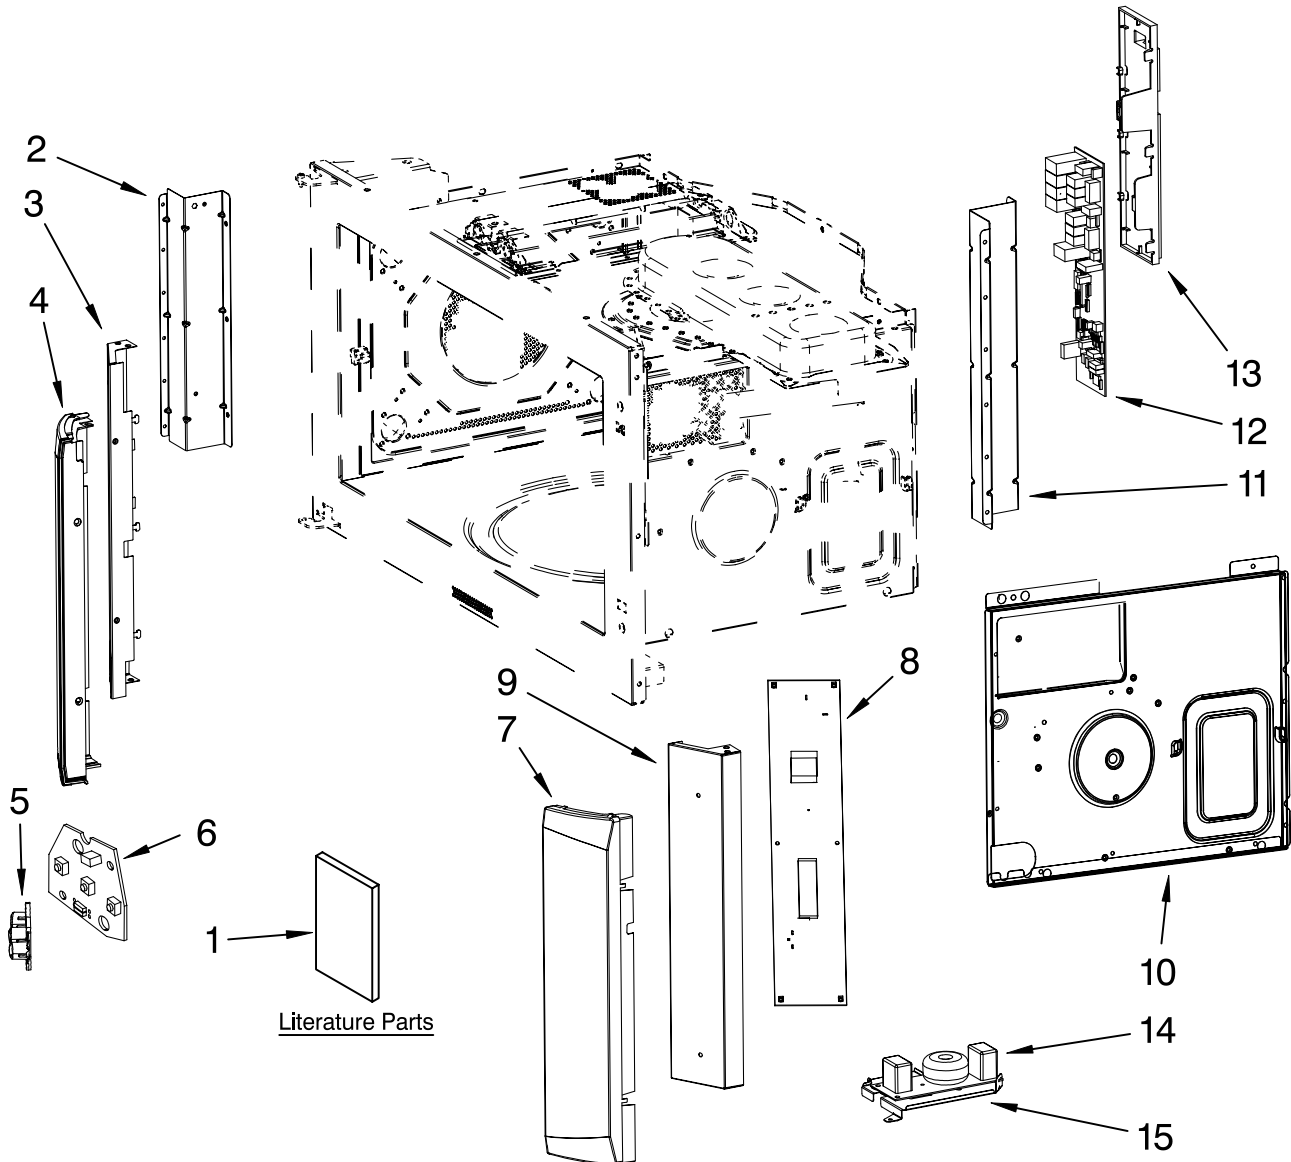

CONTROL BOARD PARTS

For Models: GH7208XRQ0, GH7208XRB0, GH7208XRS0, GH7208XRT0
(White) (Black) (Stainless Steel) (Biscuit)

MICROWAVE
HOOD
COMBINATION

Illus. No.	Part No.	DESCRIPTION
1		Literature Parts
	8206204	Use & Care Guide
	8206217	Tech Sheet
	8205272	Installation Instructions
	8205746	Quick Reference
2	8205279	Cook Guide Label
	8206039	Support, Cavity (Left)
	8206040	Plate, Protection (Left)
3		Side Panel, Left
	8206041	White
	8206042	Black
	8206044	Stainless Steel
4	8206043	Biscuit