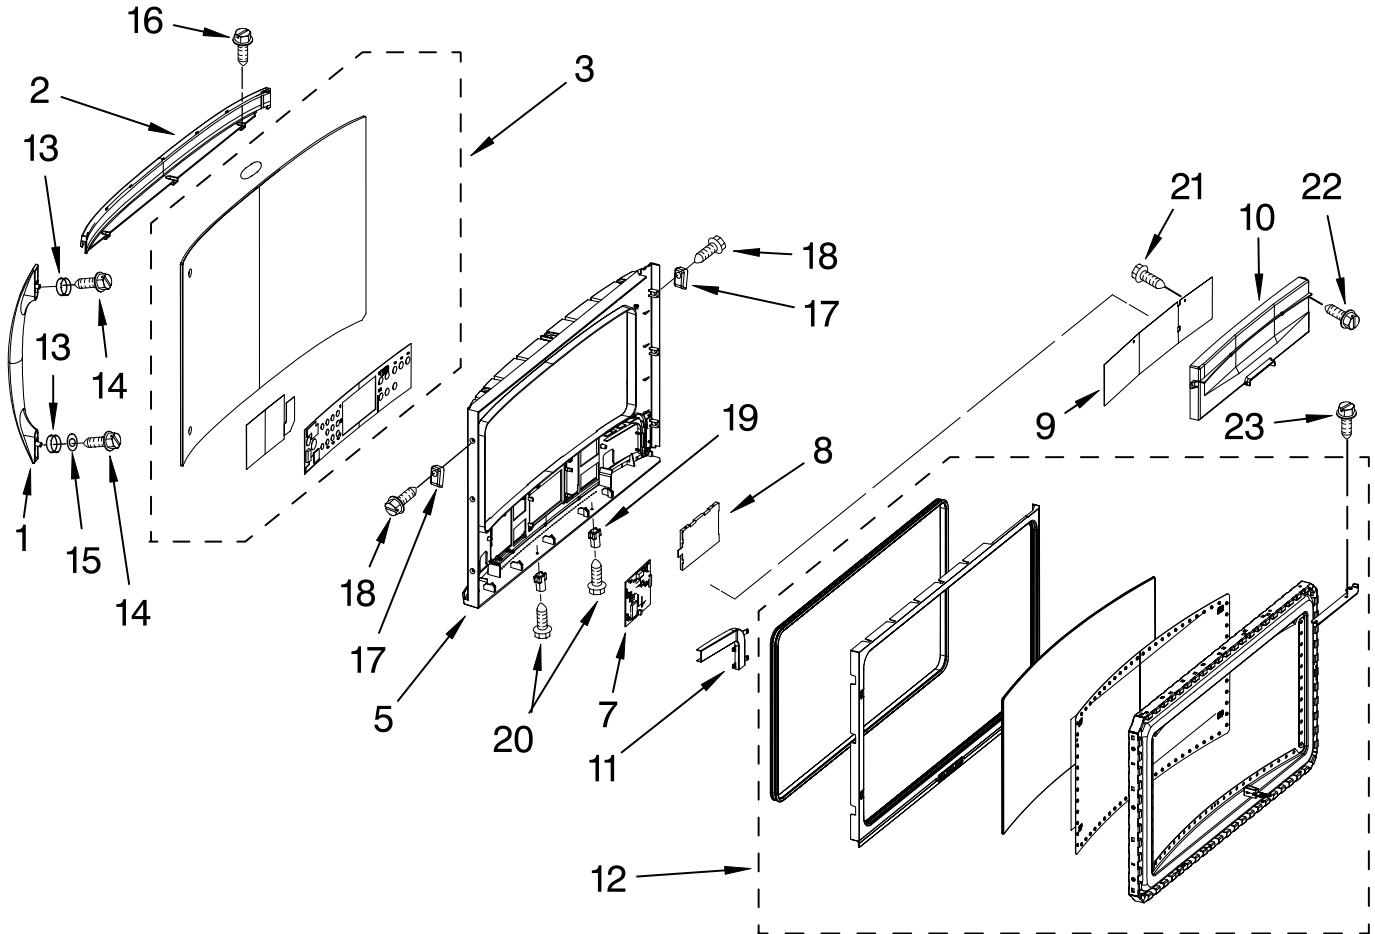

DOOR PARTS

For Models: GH7208XRQ0, GH7208XRB0, GH7208XRS0, GH7208XRT0
(White) (Black) (Stainless Steel) (Biscuit)

Illus. No.	Part No.	DESCRIPTION
1		Handle
	8206120	White
	8206121	Black
	8206123	Universal Silver
	8206122	Biscuit
2		Trim, Door
	8206144	White
	8206145	Black
	8206147	Stainless Steel
3		Door Control Assy
	8206148	White
	8206149	Black/Stainless
	8206150	Biscuit

Illus. No.	Part No.	DESCRIPTION
5		Outer Door Frame
	8206157	White
	8206158	Black
	8206160	Stainless Steel
	8206159	Biscuit
	8206159	Biscuit
7	8206161	Board, User (Interface)
8	8206162	LCD Module
9	8206163	Deflector, Air Guide
10	8206164	Air Guide

Illus. No.	Part No.	DESCRIPTION
11	8206165	Cable Cover, Door
12	8206139	Inner Door
13	8206166	Gasket (2)
14	8206167	Screw (2)
15	8206168	Washer
16	8206169	Screw (3)
17	8206170	Spacer, Side (6)
18	8206215	Screw (6)
19	8206178	Spacer, Bottom (2)
20	8206179	Screw (2)
21	8169478	Screw (2)
22	8206180	Screw (2)
23	8206181	Hinge Screw

FOR ORDERING INFORMATION REFER TO PARTS PRICE LIST