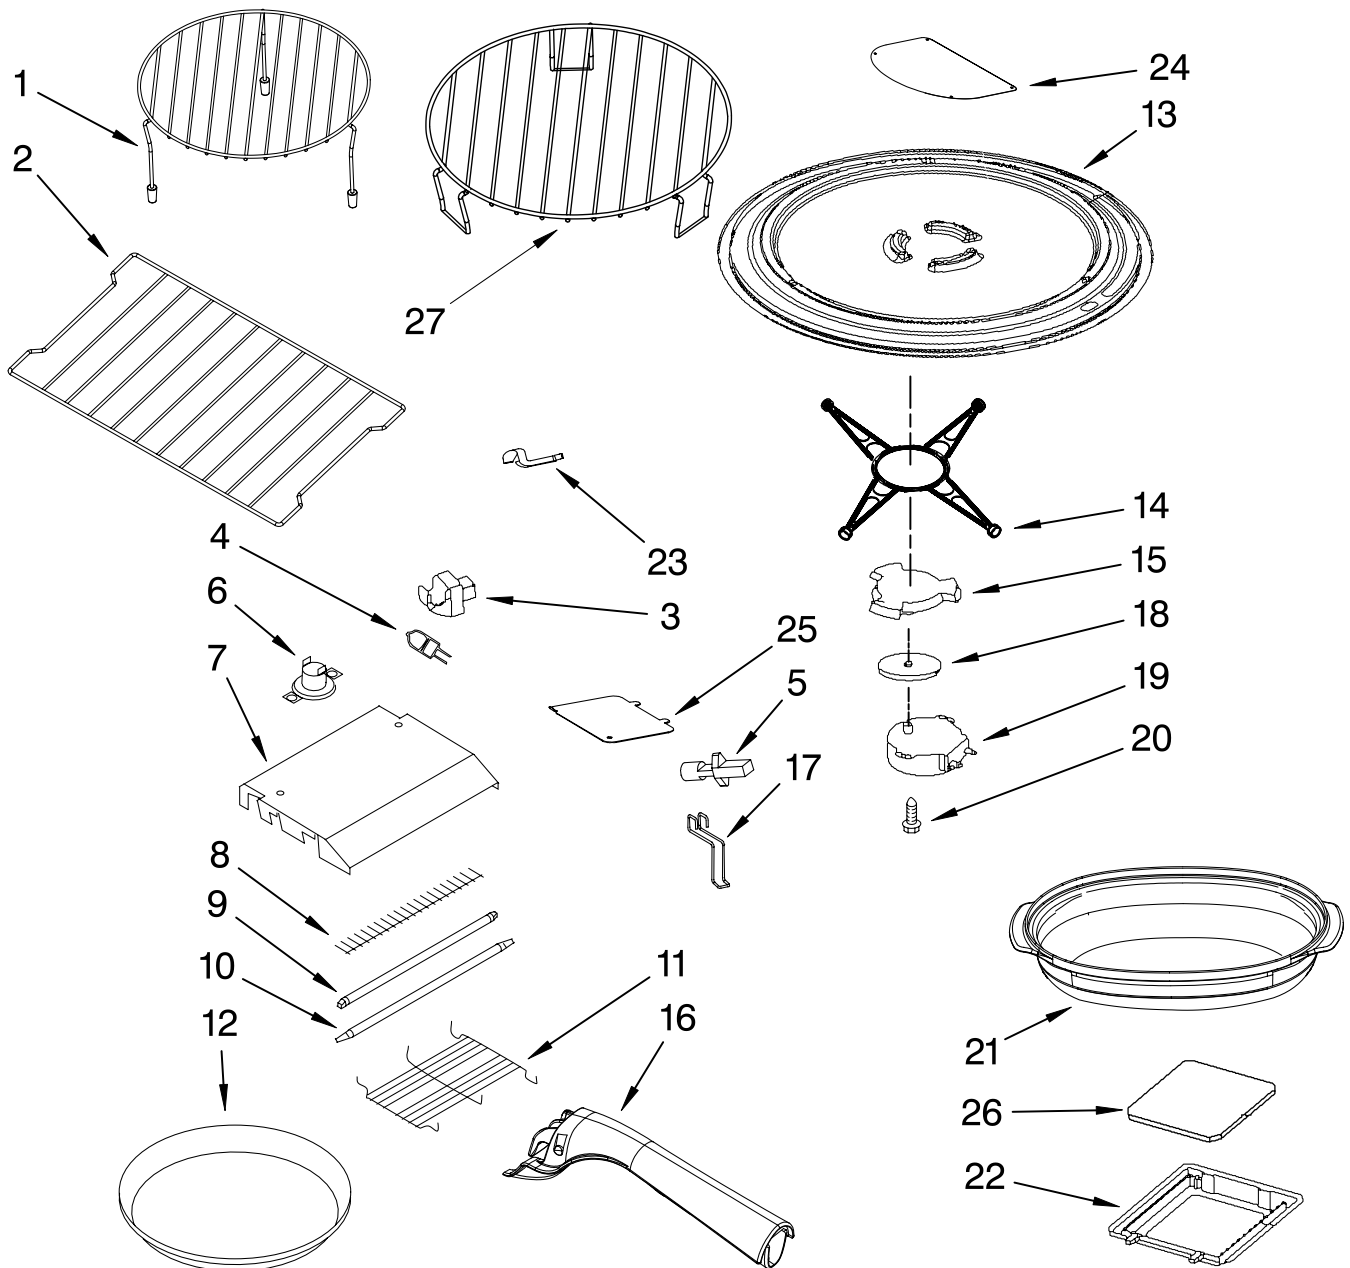

RACK AND TURNTABLE PARTS

For Models: GH7208XRQ0, GH7208XRB0, GH7208XRS0, GH7208XRT0
(White) (Black) (Stainless Steel) (Biscuit)

Illus. No.	Part No.	DESCRIPTION
1	8206264	Rack, Grill
2	8206117	Rack
3	8206118	Hook, Rack (4)
4	8204670	Lamp, Cavity
5	8206208	Holder, Lamp
6	8206025	Thermostat, Grill
7	8206024	Cover, Insulation (Grill)
8	8184837	Browner, Halogen

Illus. No.	Part No.	DESCRIPTION
9	8184838	Quartz tube, Softstart
10	8184839	Heater, Quartz
11	8205239	Cover, Protector
12	8205996	Plate, Crisp
13	8205992	Turntable
14	8205993	Ring, Turntable
15	8205994	Driver, Turntable
16	8204652	Handle
17	8206034	Clip, Cavity Lamp
18	8206101	Spacer

Illus. No.	Part No.	DESCRIPTION
19	8206102	Motor, Turntable
20	4393832	Screw
21	8204727	Steamer
22	8169646	Frame, Glass
23	8206116	Spacer
24	8206066	Cover, Inlet
25	8206032	Lid, Lamp
26	8169499	Glass, Lamp
27	8205995	Rack, Convection

FOR ORDERING INFORMATION REFER TO PARTS PRICE LIST