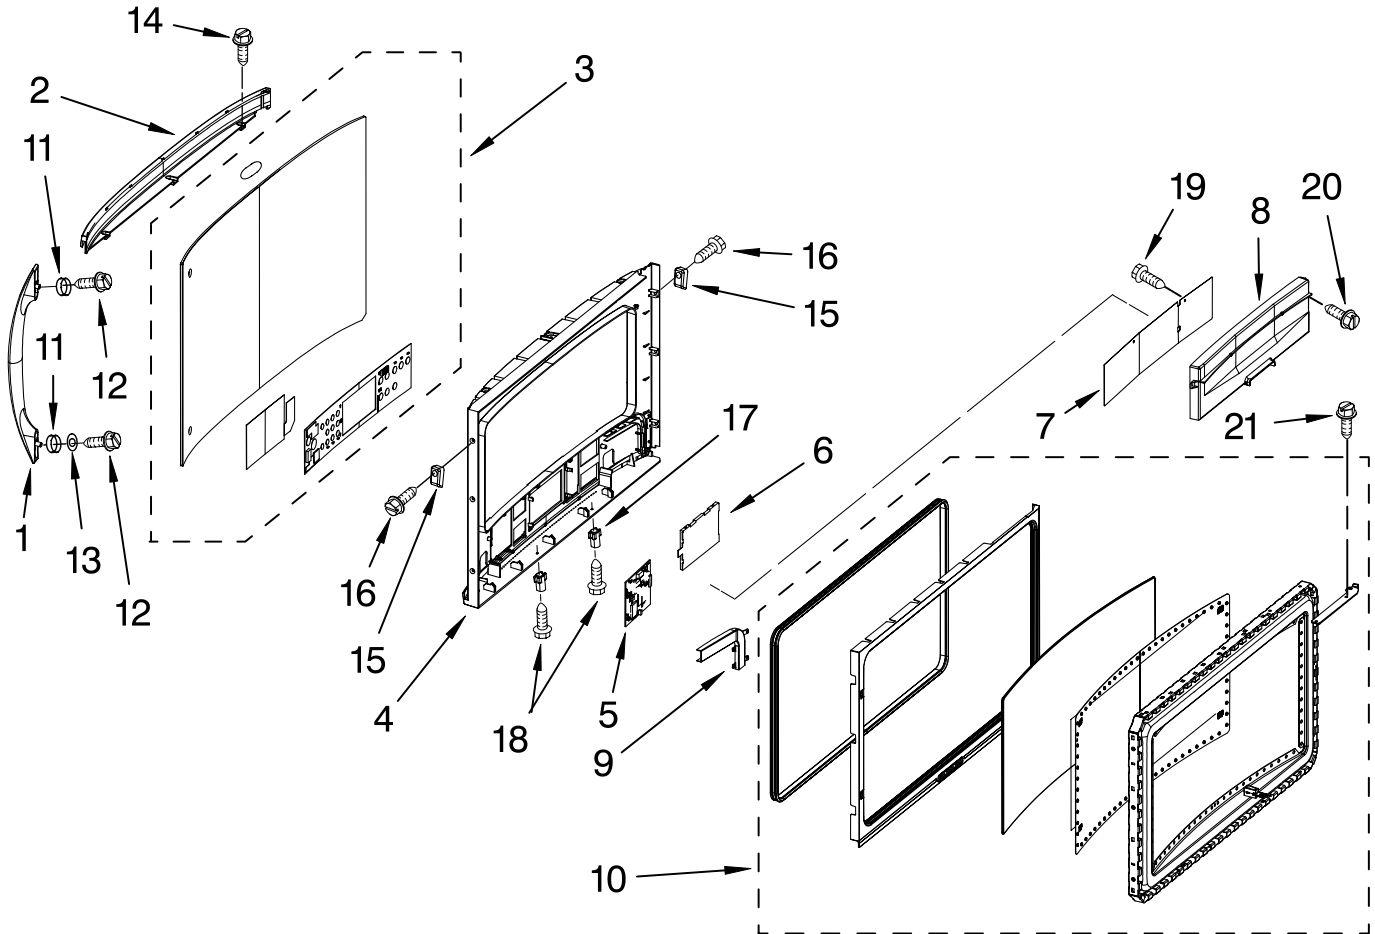

DOOR PARTS

For Models: GH7208XRQ1, GH7208XRB1, GH7208XRS1, GH7208XRT1, GH7208XRY1
(White) (Black) (Stainless Steel) (Biscuit) (Silver Metallic)

Illus. No.	Part No.	DESCRIPTION
1	8206120	White
	8206121	Black
	8206123	Universal Silver
	8206122	Biscuit
2		Trim, Door
	8206144	White
	W10115583	Black
	8206147	Stainless Steel
3		Door Control Assy
	8206148	White
	8206149	Black/Stainless
	8206150	Biscuit
	W10115584	Universal Silver

Illus. No.	Part No.	DESCRIPTION
4	W10115585	White
	W10115586	Black
	8206160	Stainless Steel
	W10115587	Biscuit
5	W10115588	Board, User (Interface)
6	W10115589	LCD Module
7	8206163	Deflector, Air Guide
8	W10115590	Air Guide
9	W10115591	Cable Cover, Door

Illus. No.	Part No.	DESCRIPTION
10	W10115592	Inner Door
11	8206166	Gasket (2)
	8206167	Screw (2)
12	8206168	Washer
13	W10115593	Screw (3)
14	8206170	Spacer, Side (6)
15	8206215	Screw (6)
16	8206178	Spacer, Bottom (2)
17	8206179	Screw (2)
18	8169478	Screw (2)
19	8206180	Screw (2)
20	8206181	Hinge Screw

FOR ORDERING INFORMATION REFER TO PARTS PRICE LIST