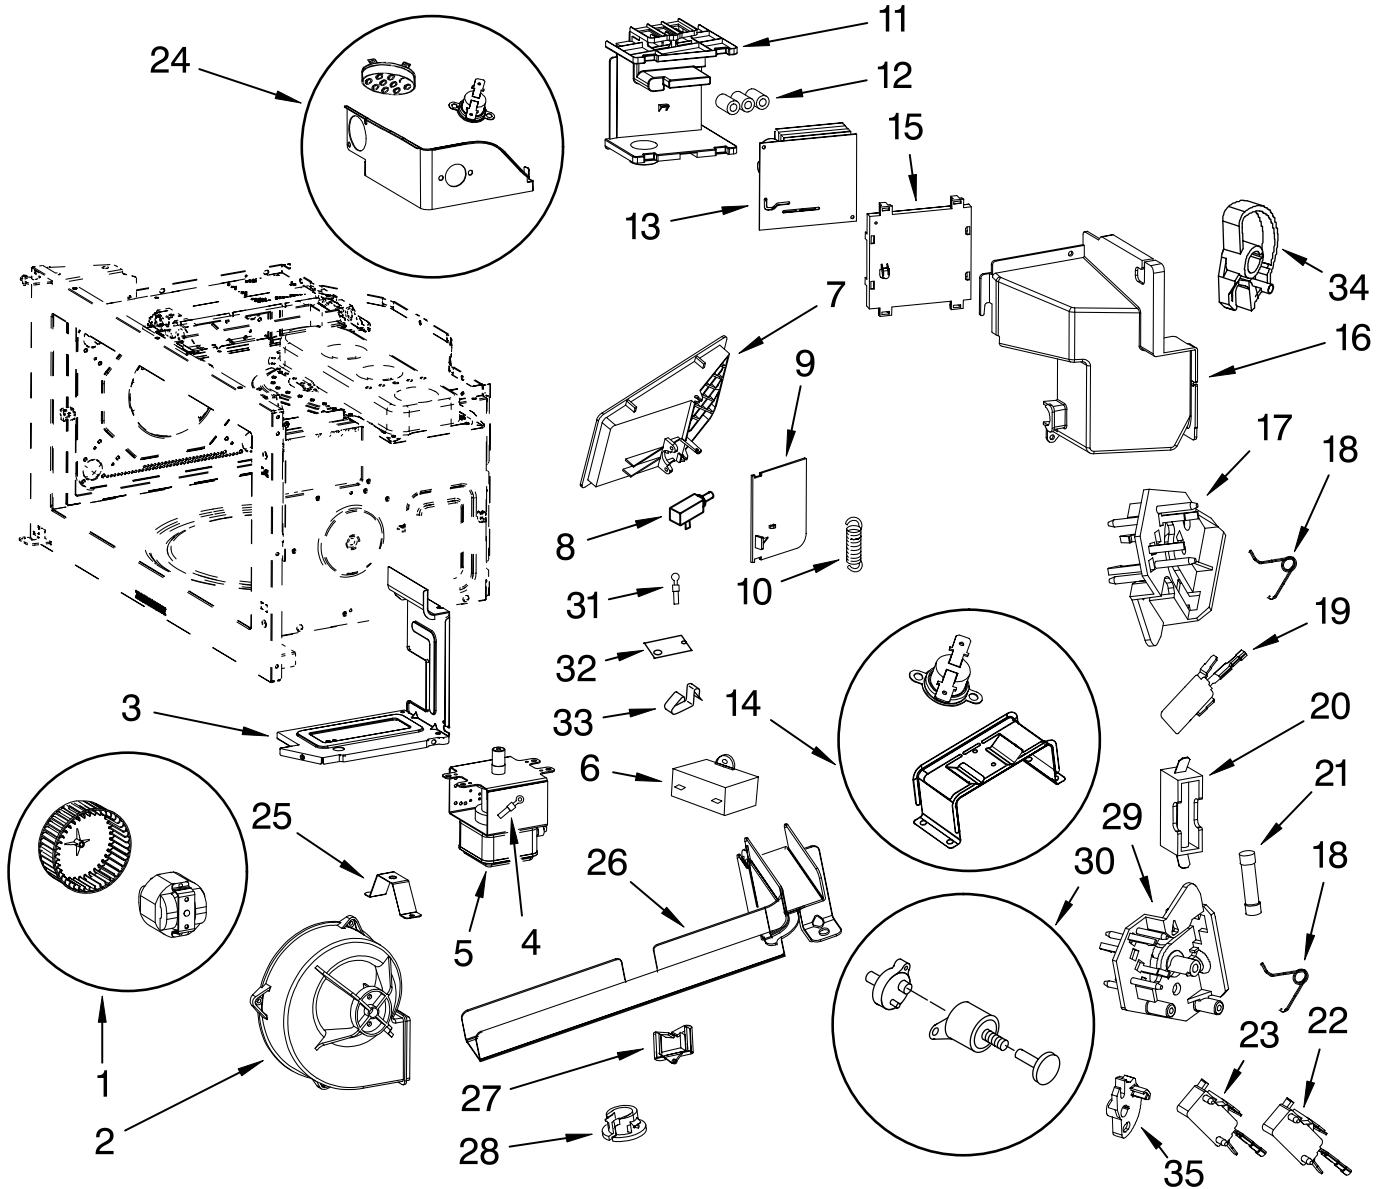

INTERIOR AND AIR FLOW PARTS

For Models: GH7208XRQ1, GH7208XRB1, GH7208XRS1, GH7208XRT1, GH7208XRY1
(White) (Black) (Stainless Steel) (Biscuit) (Silver Metallic)

Illus. No.	Part No.	DESCRIPTION
1	8206075	Fan Motor Assy
2	8206076	Housing, Fan
3	8206077	Plate, Divider
4	W10115577	Thermistor, Magnetron
5	8206079	Magnetron
6	8206080	Motor, Capacitor
7	8206081	Housing, Valve
8	8206082	Solenoid
9	8206083	Lid, Valve
10	8206084	Spring, Valve
11	8206085	Cover, Inverter
12	8206086	Ferrite Ring
13	8206087	Inverter

Illus. No.	Part No.	DESCRIPTION
14	8206035	Thermostat, Base Assembly
15	8206089	Holder, Inverter
16	8206494	Air Guide, Magnetron
17	4393595	Support, Interlock
18	8206091	Spring, Interlock
19	8206345	Switch, Micro (Secondary)
20	8184312	Holder, Fuse
21	4393308	Fuse
22	8206347	Switch, Micro (Monitor)
23	8206352	Switch, Micro (Primary)

Illus. No.	Part No.	DESCRIPTION
24	8206026	Humidity Sensor & Thermostat Assy
25	8206031	Support, Air Guide
26	8206477	Protector, Wire
27	8206037	Clip, Saddle
28	8206038	Clip, Round
29	8206209	Support, Interlock
30	8206210	Piston Assembly
31	8206023	Sensor, Temperature
32	8206224	Cover
33	8206223	Clip, Sensor
34	W10113786	Cam Plate, Upper
35	W10113787	Cam Plate, Lower

FOR ORDERING INFORMATION REFER TO PARTS PRICE LIST