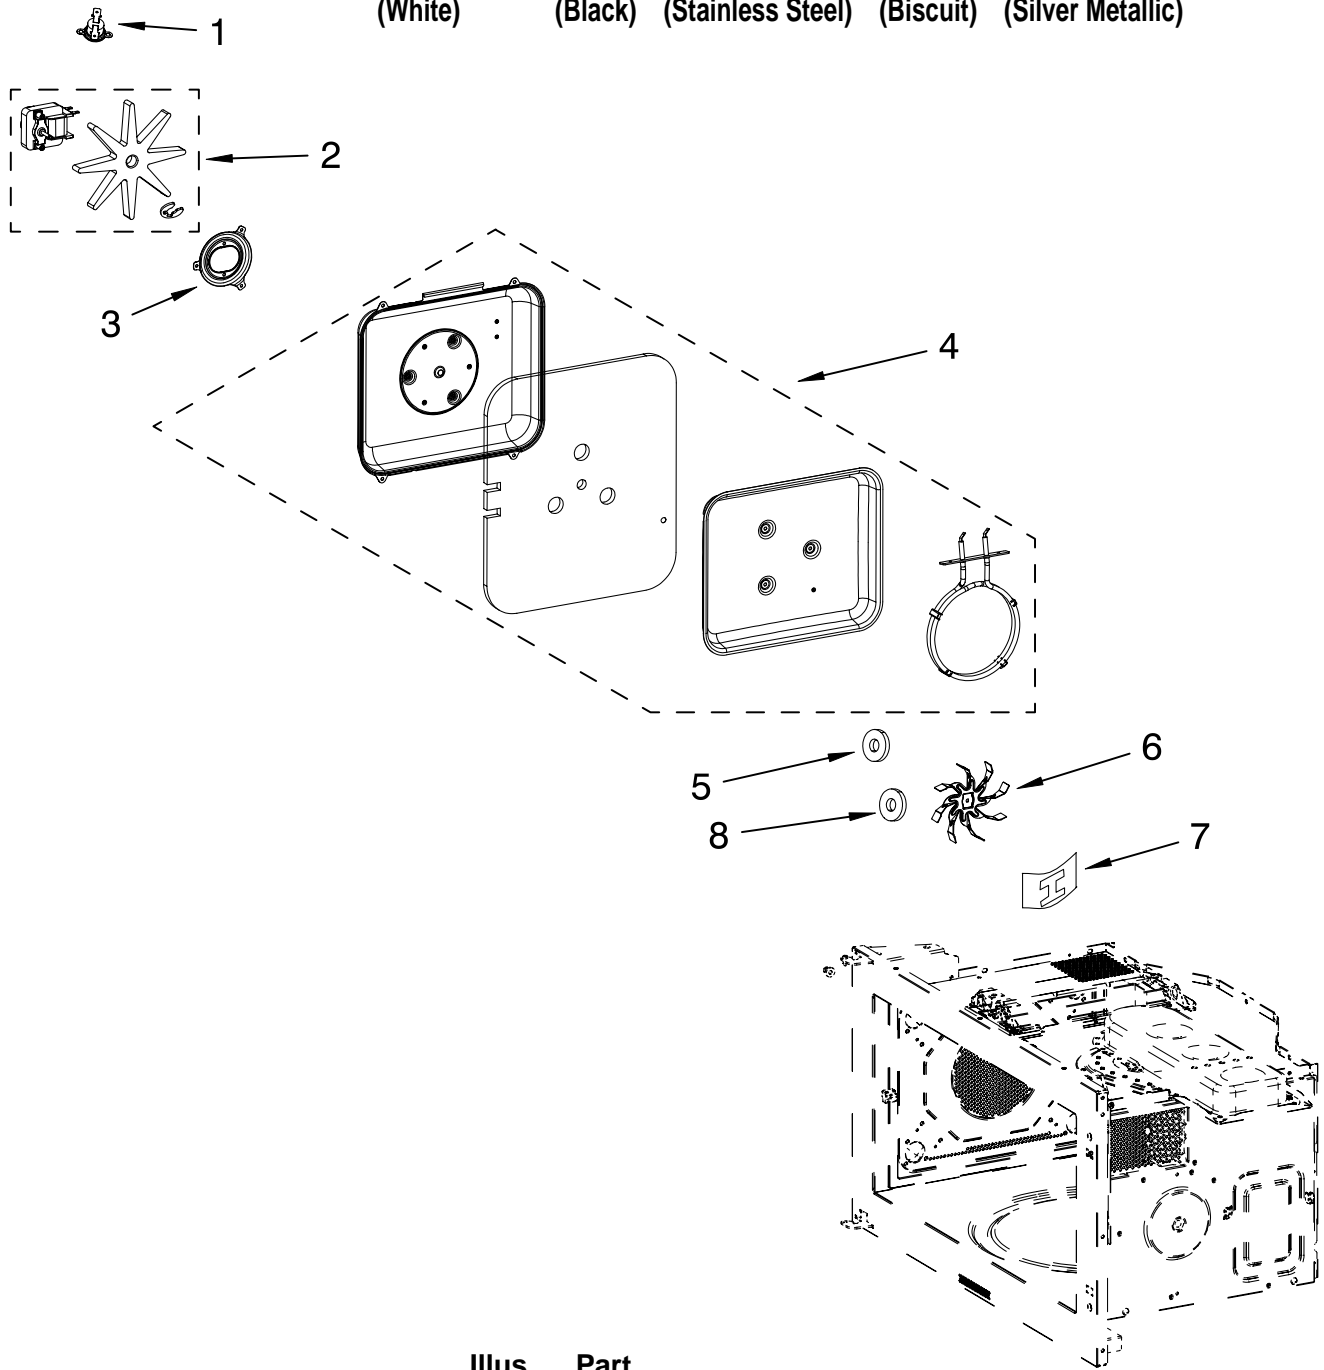

CONVECTION PARTS

For Models: GH7208XRQ1, GH7208XRB1, GH7208XRS1, GH7208XRT1, GH7208XRY1
(White) (Black) (Stainless Steel) (Biscuit) (Silver Metallic)

Illus. No.	Part No.	DESCRIPTION
1	8206068	Thermostat
2	8206069	Impeller Assy
3	W10115572	Bracket, Motor
4	8206071	Heater Assembly
5	8206073	Washer
6	8206074	Fan Wheel
7	W10115575	Plate, Spring Lock
8	W10115573	Washer, Adjustable

FOR ORDERING INFORMATION REFER TO PARTS PRICE LIST