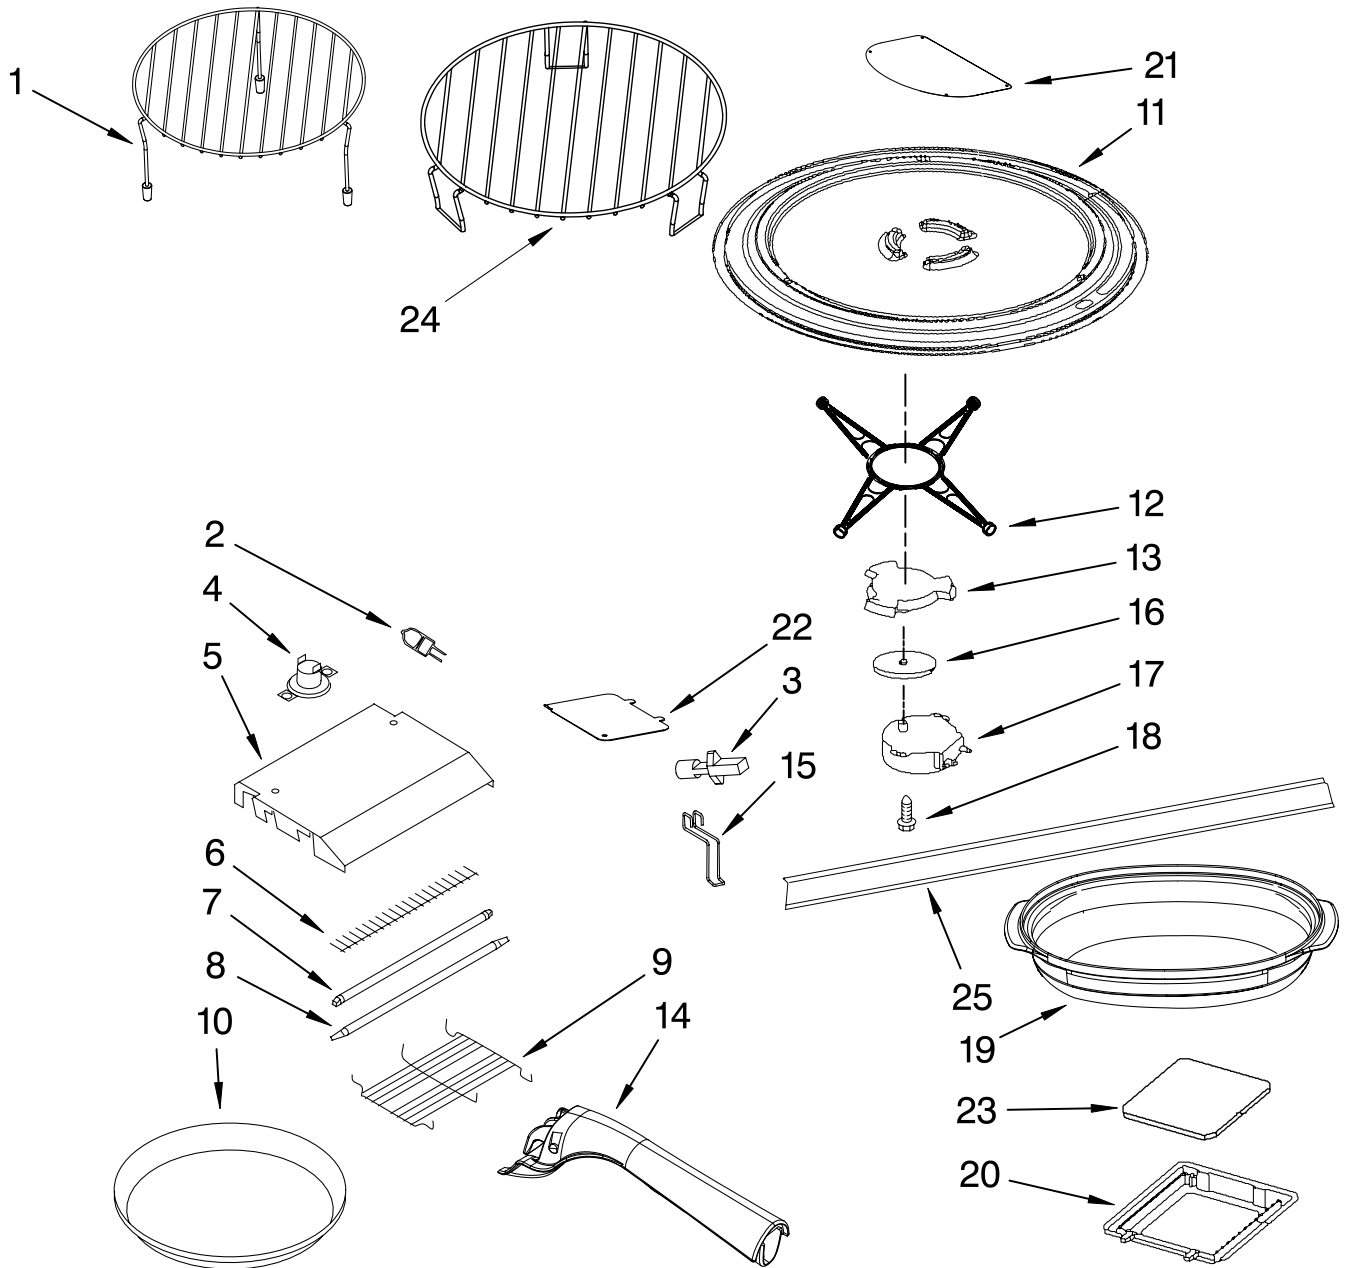

RACK AND TURNTABLE PARTS

For Models: GH7208XRQ1, GH7208XRB1, GH7208XRS1, GH7208XRT1, GH7208XRY1
(White) (Black) (Stainless Steel) (Biscuit) (Silver Metallic)

Illus. No.	Part No.	DESCRIPTION
1	8206264	Rack, Grill
2	8204670	Lamp, Cavity
3	W10113781	Holder, Lamp
4	8206025	Thermostat, Grill
5	8206024	Cover, Insulation (Grill)
6	8184837	Browner, Halogen
7	8184838	Quartz tube, Softstart

Illus. No.	Part No.	DESCRIPTION
8	8184839	Heater, Quartz
9	8205239	Cover, Protector
10	8205996	Plate, Crisp
11	W10113773	Turntable
12	8206222	Ring, Turntable
13	8205994	Driver, Turntable
14	W10106520	Handle
15	8206034	Clip, Cavity Lamp
16	8206101	Spacer

Illus. No.	Part No.	DESCRIPTION
17	8206102	Motor, Turntable
18	4393832	Screw
19	8205262	Steamer
20	8169646	Frame, Glass
21	8206066	Cover, Inlet
22	8206476	Lid, Lamp
23	8169499	Glass, Lamp
24	8205995	Rack, Convection
25	8205980	Deflector, Air

FOR ORDERING INFORMATION REFER TO PARTS PRICE LIST