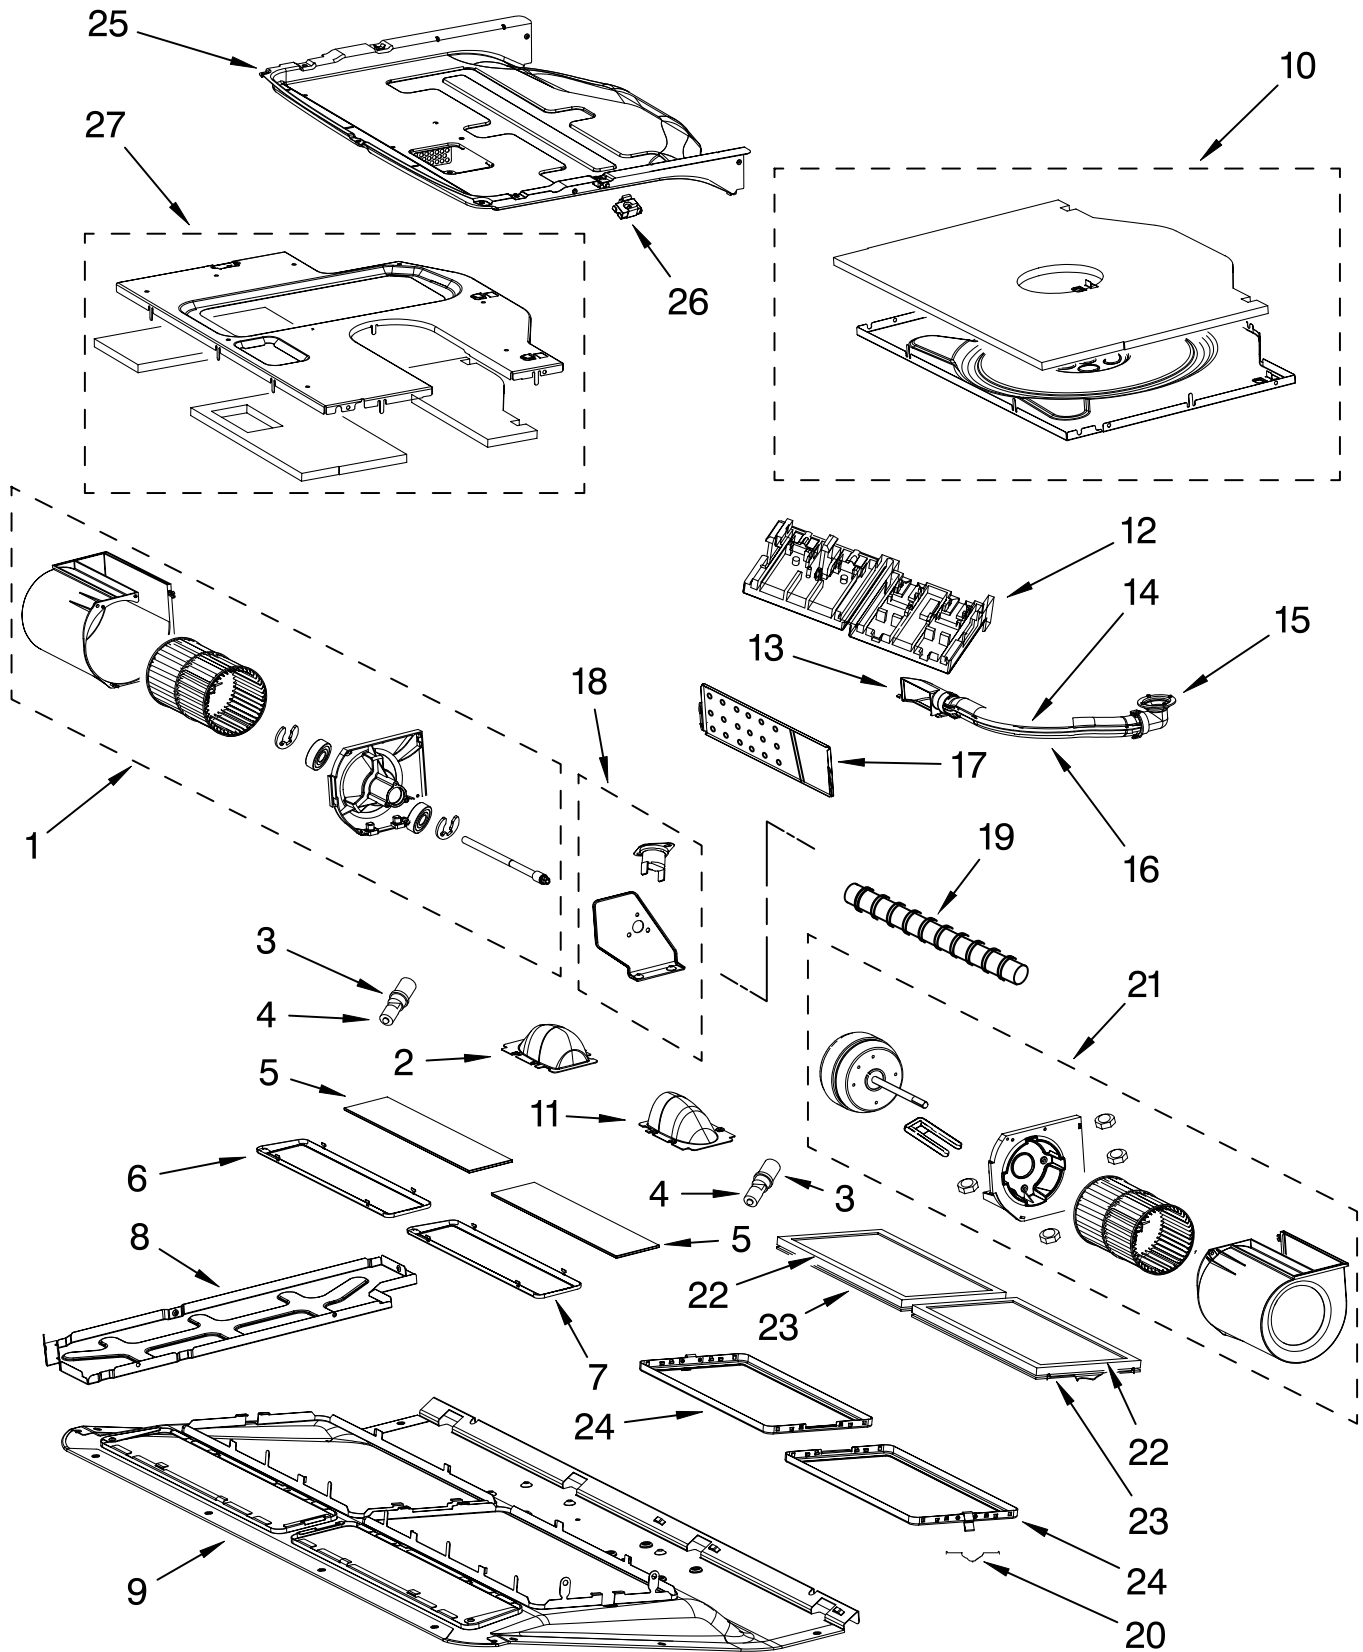

VENTILATION PARTS

For Models: GH7208XRQ1, GH7208XRB1, GH7208XRS1, GH7208XRT1, GH7208XRY1
(White) (Black) (Stainless Steel) (Biscuit) (Silver Metallic)

FOR ORDERING INFORMATION REFER TO PARTS PRICE LIST

VENTILATION PARTS

For Models: GH7208XRQ1, GH7208XRB1, GH7208XRS1, GH7208XRT1, GH7208XRY1
(White) (Black) (Stainless Steel) (Biscuit) (Silver Metallic)

Illus. No.	Part No.	DESCRIPTION
1	8206092	Housing, Blower (Left)
2	8184194	Reflector, Lamp (Left)
3	8204670	Lamp (2)
4	8206033	Socket, Lamp (2)
5	8206094	Glass, Lamp (2)
6	W10115578	Frame, Glass (Left)
7	W10115581	Frame, Glass (Right)
8	8206097	Plate, Separator (Left)
9	8206098	Plate, Bottom
10	8206099	Plate, Insulation (Bottom)
11	8184132	Reflector, Lamp (Right)
12	8206103	Cover, Terminal
13	8206104	Diffuser
14	8206105	Cover, Duct
15	8206106	Connector, Duct
16	8206107	Holder, Duct
17	W10115582	Shield
18	8206212	Support & Base Thermostat Assy
19	8206263	Connector Shaft
20	8206499	Spring (4)
21	8206112	Housing, Blower (Right)
22	8205998	Filter, Charcoal
23	8205997	Filter, Grease
24	8206214	Spring, Hook
25	8206020	Air Guide, Center Hood
26	W10107810	Mounting Nut (2)
27	8206007	Plate, Insulation (Top)

FOR ORDERING INFORMATION REFER TO PARTS PRICE LIST