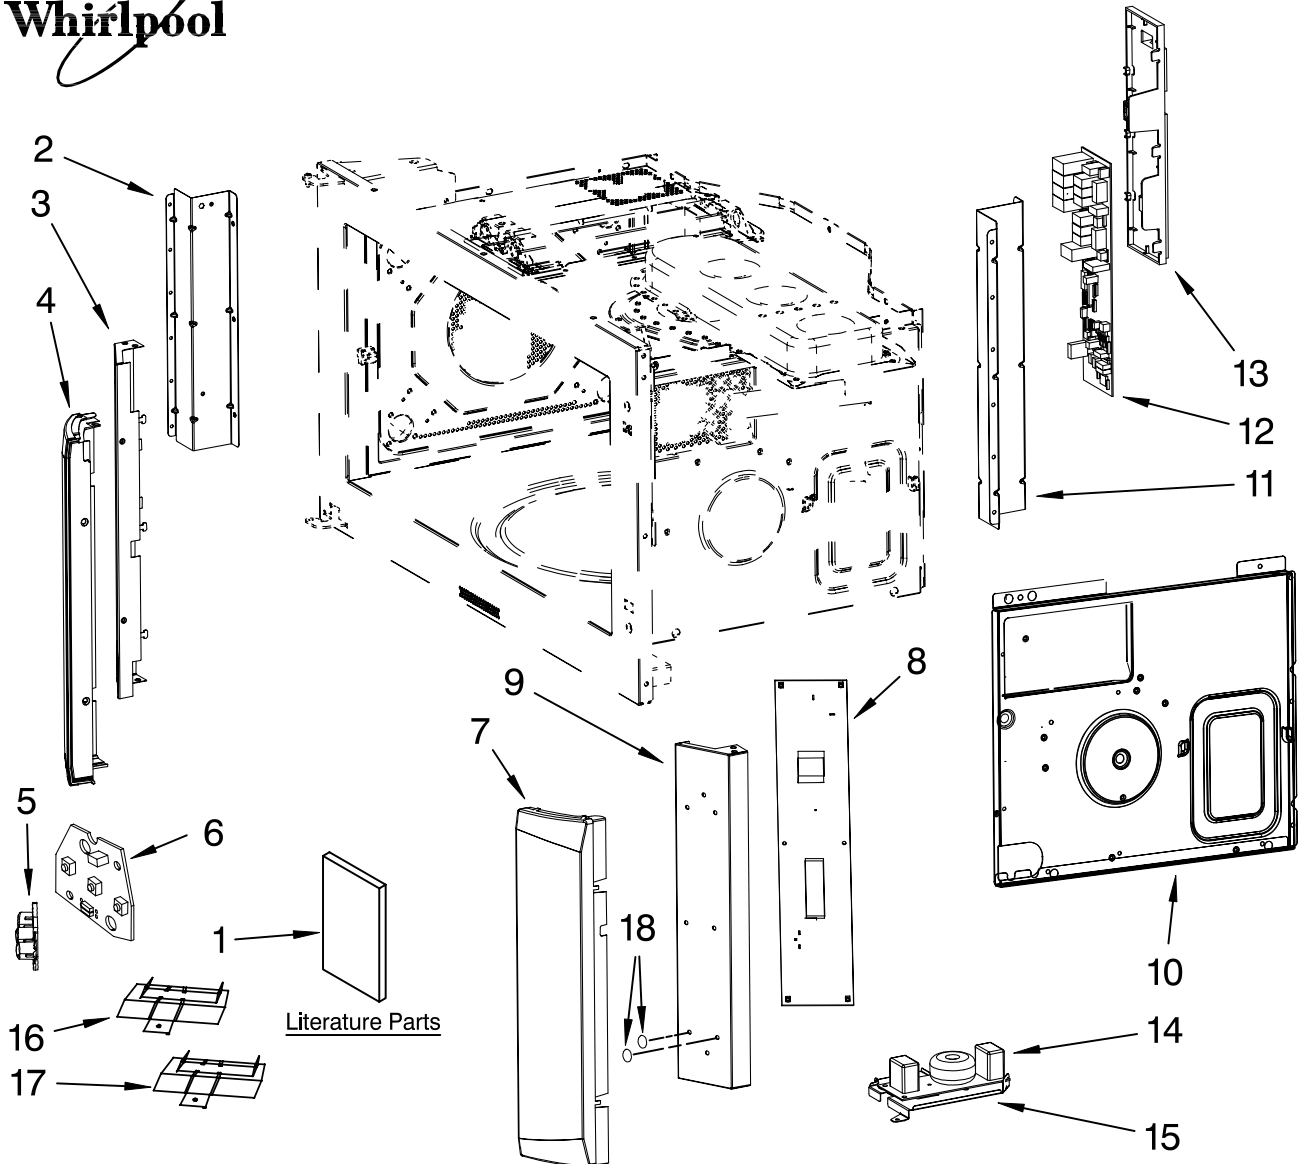

CONTROL BOARD PARTS

For Models: GH7208XRQ1, GH7208XRB1, GH7208XRS1, GH7208XRT1, GH7208XRY1
(White) (Black) (Stainless Steel) (Biscuit) (Silver Metallic)

MICROWAVE
HOOD
COMBINATION

Illus. No.	Part No.	DESCRIPTION
1		Literature Parts
	8205283	Use & Care Guide
	8205293	Tech Sheet
	8205272	Installation Instructions
	8205745	Quick Reference
	8205279	Cook Guide Label
2	8206039	Support, Cavity (Left)
3	8206040	Plate, Protection (Left)
4		Side Panel, Left
	8206041	White
	8206042	Black
	8206044	Stainless Steel
	8206043	Biscuit

Illus. No.	Part No.	DESCRIPTION
5		Button
	8206045	White
	8206046	Black
	8206048	Universal Silver
	8206047	Biscuit
6	8206049	Hood/Light Switch Board
7		Side Panel, Right
	8206056	White
	w10115571	Black
	8206059	Stainless Steel
	8206058	Biscuit
8	8206602	Control Board, (Relay)