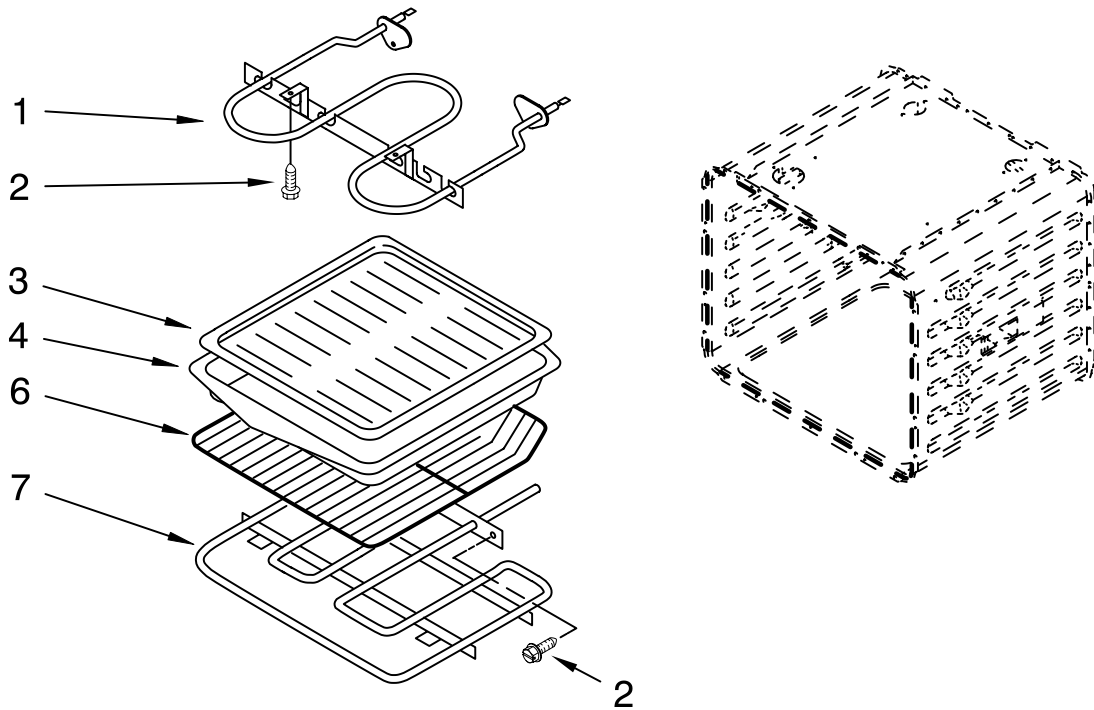

INTERNAL OVEN PARTS

For Models: GMC305PRB01, GMC305PRQ01, GMC305PRT01, GMC305PRS01, GMC305PRY01
(Black) (White) (Biscuit) (S.Steel) (Universal Silver)

Illus. No.	Part No.	DESCRIPTION
1	4456103	Element, Broil
2	4449154	Screw
3	4457277	Grill, Broiler
4	4457276	Pan, Broiler
6	4448717	Rack, Oven
7	4452153	Element, Bake

FOR ORDERING INFORMATION REFER TO PARTS PRICE LIST