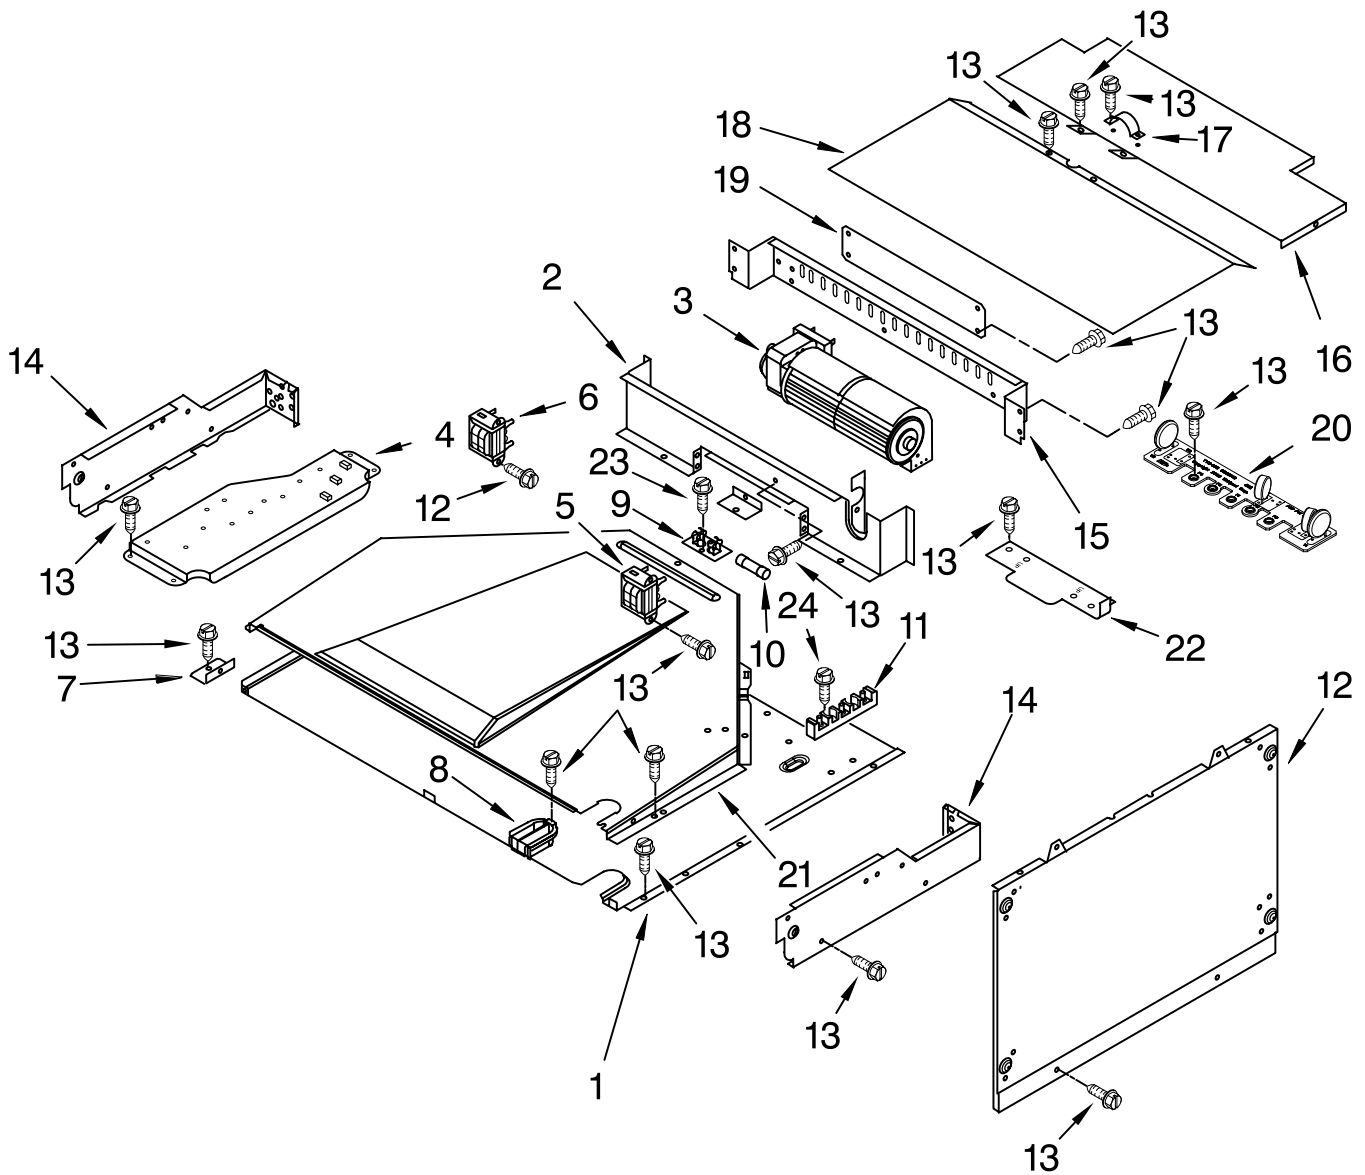

TOP VENTING PARTS

For Models: GMC305PRB01, GMC305PRQ01, GMC305PRT01, GMC305PRS01, GMC305PRY01
(Black) (White) (Biscuit) (S.Steel) (Universal Silver)

Illus. No.	Part No.	DESCRIPTION	Illus. No.	Part No.	DESCRIPTION	Illus. No.	Part No.	DESCRIPTION
1	4450378	Cover, Top	7	4450027	Bracket, Duct	15	4452244	Back, Control
2	4448935	Baffle, Blower	8	4449964	Grommet	16	4450551	Cover, Top Rear
3	4450920	Blower	9	4454949	Holder, Fuse	17	4448664	Clamp
	4452003	1200 RPM	10	4454976	Fuse	18	4452367	Cover, Top Front
	4451789	45 MM	11	4449868	Block, Terminal	19	4452247	Plate, Cover
4	6610122	Plate, Mounting	12	4452559	Side, Combo	20	8302143	Suppressor
5	8300642	Transformer, (Lights)	13	4449809	Screw	21	4451634	Duct, Exhaust
6		Transformer, Control	14		Side, Control Top	22	4455191	Plate, Service
				4451597	Right	23	4449154	Screw
				4451598	Left	24	3400080	Screw

FOR ORDERING INFORMATION REFER TO PARTS PRICE LIST