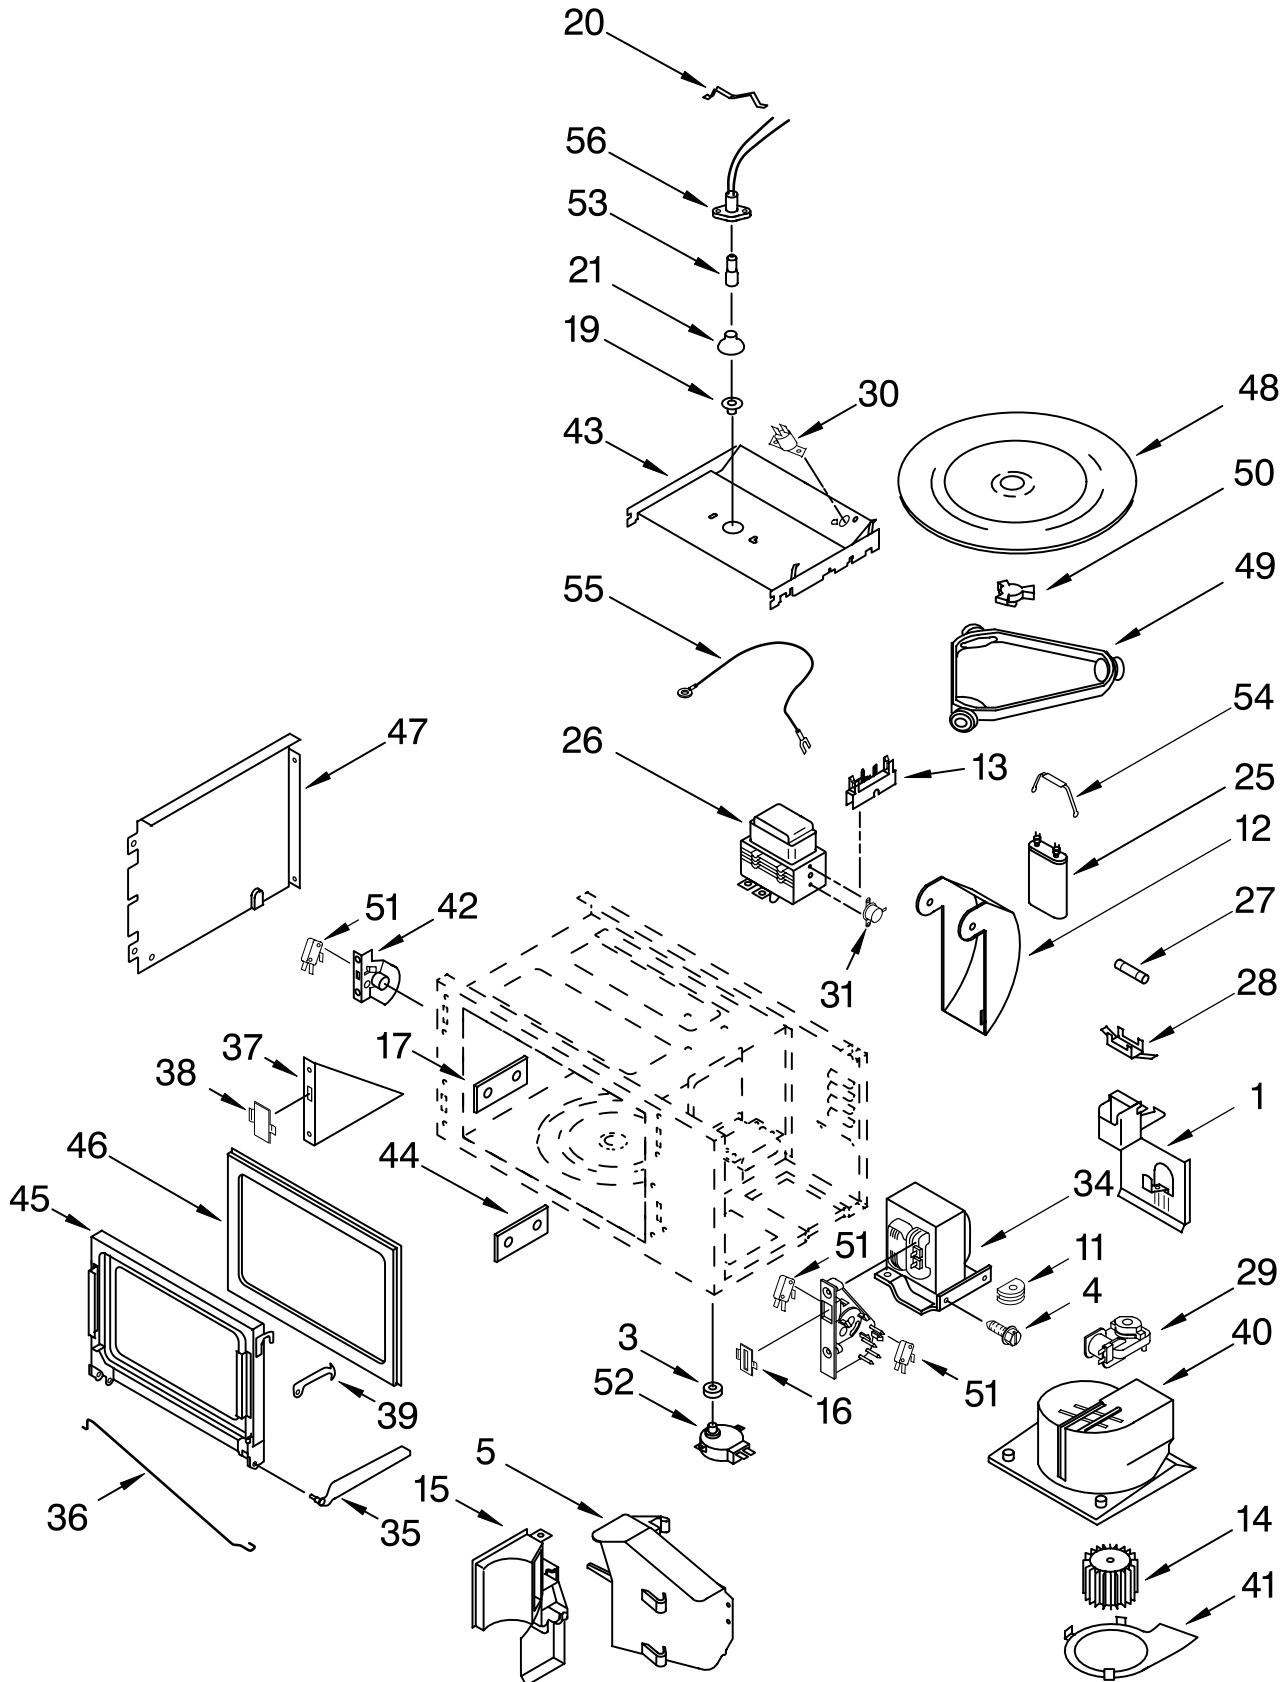

CABINET AND STIRRER PARTS

For Models: GMC305PRB01, GMC305PRQ01, GMC305PRT01, GMC305PRS01, GMC305PRY01
(Black) (White) (Biscuit) (S.Steel) (Universal Silver)

FOR ORDERING INFORMATION REFER TO PARTS PRICE LIST

CABINET AND STIRRER PARTS

For Models: GMC305PRB01, GMC305PRQ01, GMC305PRT01, GMC305PRS01, GMC305PRY01
(Black) (White) (Biscuit) (S.Steel) (Universal Silver)

Illus. No.	Part No.	DESCRIPTION	Illus. No.	Part No.	DESCRIPTION	Illus. No.	Part No.	DESCRIPTION
1	4375299	Bracket, Capacitor	27	4375321	Fuse	42		Switch Holder
3	4375037	Rubber Ring	28	4375231	Block, Fuse		4375335	Left
4	4375038	Screw	29	4375278	Motor, Blower		4375336	Right
5	4375314	Air Duct, Magnetron	30	4375279	Thermostat	43	4375337	Isolation Plate
11	4375315	Damper	31	4375079	Thermostat	44	4375338	Cover Plate
12	4375260	Duct, Inlet	34	4375286	Transformer	45	4375339	Door Plate
13	4375316	Insulation, Switch	35		Hinge, Door	46	4375340	Inner Frame
14	4375322	Fan Wheel		4375323	Left	47		Side Plate
15	4375317	Duct, Air		4375324	Right		4375341	Left
16	4375264	Block, Side	36	4451009	Torison Spring		4375342	Right
17	4375248	Cover Plate, Upper	37		Bracket, Hinge	48	4455915	Turntable
19	4375318	Lens, Lamp		4375327	Left	49	4375344	Ring Assembly
20	4375319	Spring		4375328	Right	50	4375345	Shaft
21	4375320	Reflector	38	4375329	Inlet	51	4375346	Switch
25	4375020	Capacitor	39	4375330	Door Strap	52	4375347	Motor, Turntable
26	4375072	Magnetron	40	4375333	Fan Cap	53	4375348	Lamp
			41	4375334	Fan Cap Bottom	54	4375349	Rectifier
						55	4375350	Cable
						56	4375351	Lamp Holder

**IMPORTANT
PRODUCT SAFETY INFORMATION**

ADVISE CONSUMERS OF AN ELECTROCUTION HAZARD WITH DO – IT – YOURSELF REPAIRS OF MICROWAVE OVENS.

The U.S. Consumer Product Safety Commission warns against do – it – yourself repairs of microwave ovens. Microwave ovens use high voltage which makes it particularly hazardous for consumers to remove the cover and touch electrical parts.

STRONGLY RECOMMEND THAT CONSUMERS HAVE PROFESSIONALS REPAIR MICROWAVE OVENS.

FOR ORDERING INFORMATION REFER TO PARTS PRICE LIST