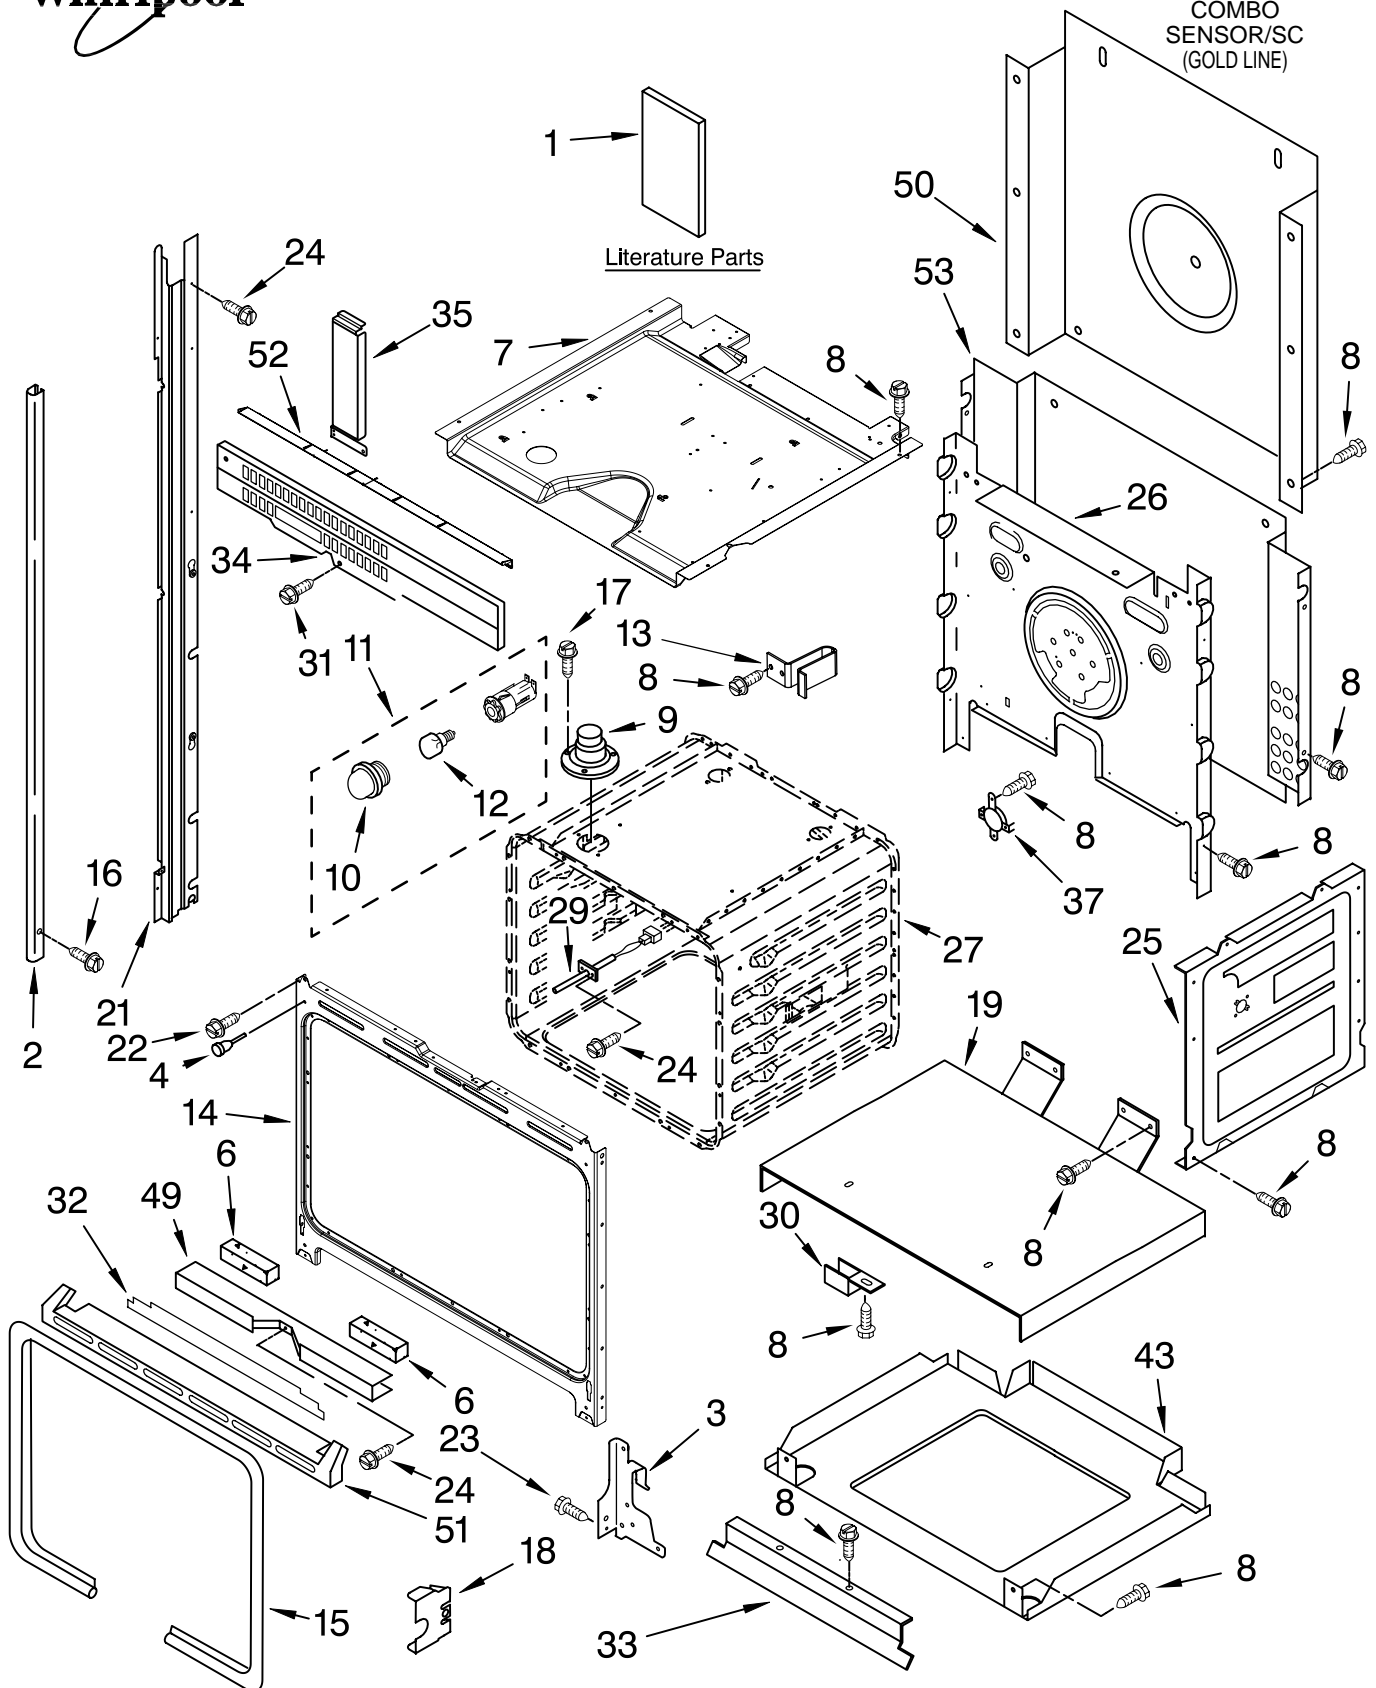

OVEN PARTS

For Models: GMC305PRB01, GMC305PRQ01, GMC305PRT01, GMC305PRS01, GMC305PRY01
(Black) (White) (Biscuit) (S.Steel) (Universal Silver)

30" BUILT-IN ELECTRIC
COMBO
SENSOR/SC
(GOLD LINE)

FOR ORDERING INFORMATION REFER TO PARTS PRICE LIST