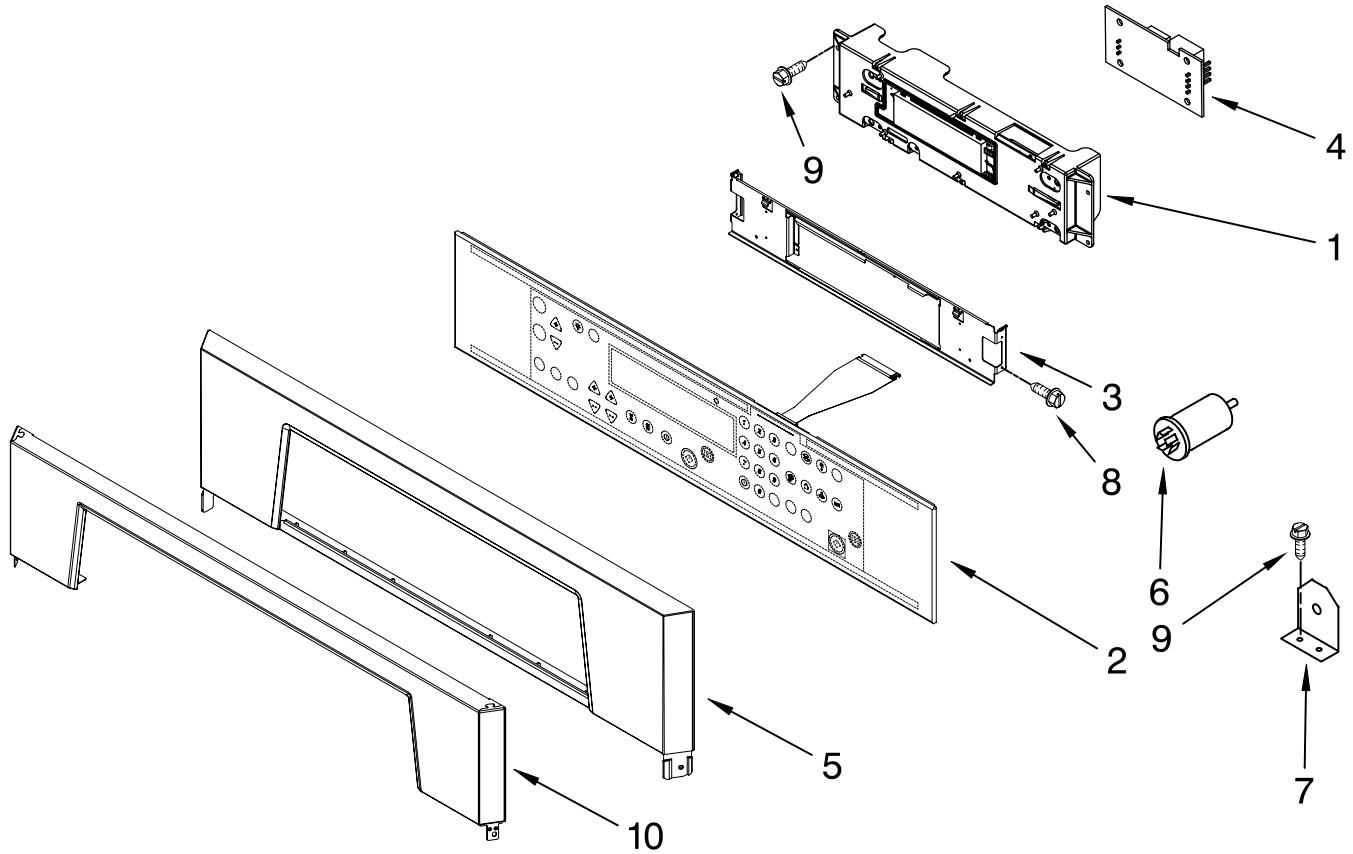

CONTROL PANEL PARTS

For Models: GMC305PRB01, GMC305PRQ01, GMC305PRT01, GMC305PRS01, GMC305PRY01
(Black) (White) (Biscuit) (S.Steel) (Universal Silver)

Illus. No.	Part No.	DESCRIPTION
1	8303819	Assy, Control
2	8303948	Assy, Switch
	8303948	Black
	8303949	White
	8303950	Biscuit
	8304152	Silver
3	8304161	Backer, Control
4	8301848	Board, Mtrzd Latch
5	8302848	Control Panel
	8302848	Black
	8302849	White
	8302850	Biscuit
	8304153	Apollo Gray
6	4451592	Filter
7	4451632	Bracket, Filter
8	4449745	Screw
9	4449809	Screw
10	8302877	Trim-Panel (Use on S.Steel model only)

FOR ORDERING INFORMATION REFER TO PARTS PRICE LIST