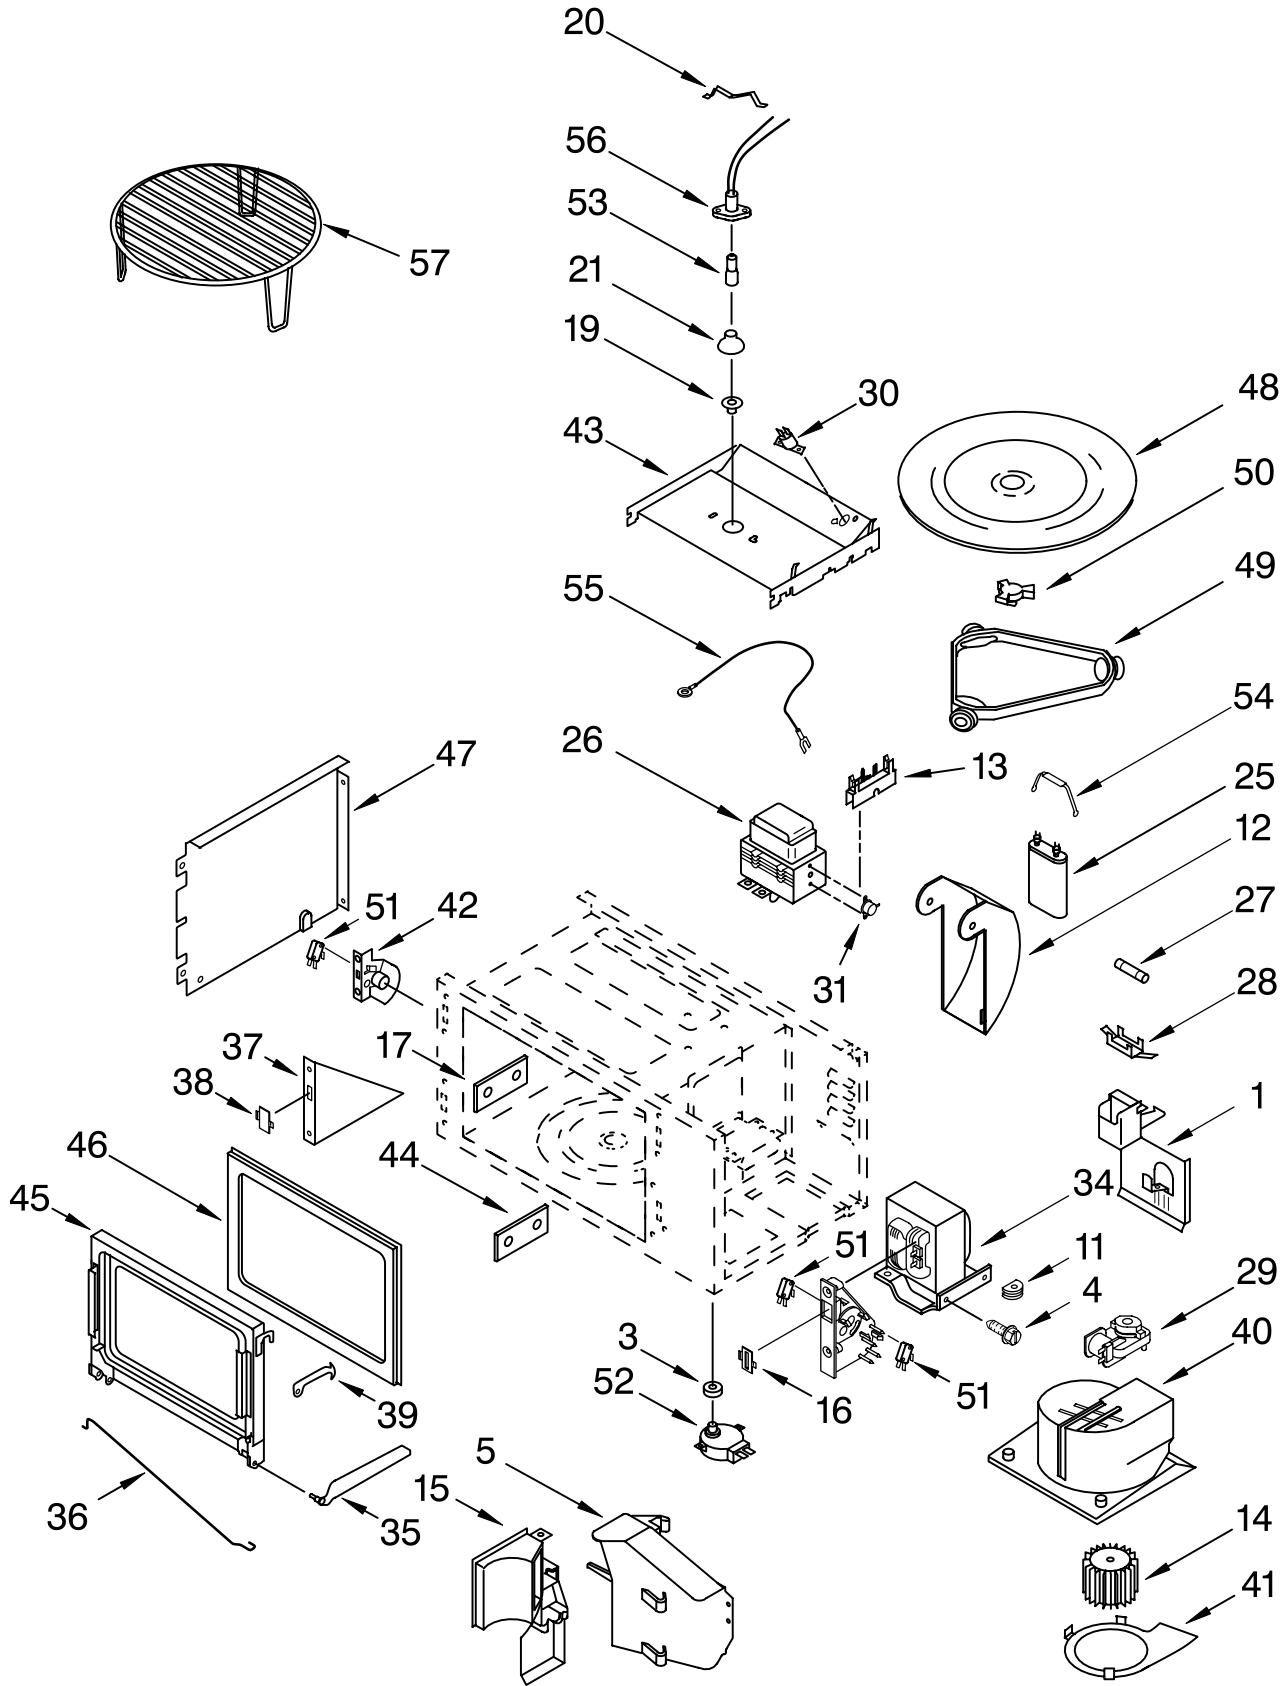

CABINET AND STIRRER PARTS

For Models: GSC308PRB00, GSC308PRQ00, GSC308PRT00, GSC308PRS00
(Black) (White) (Biscuit) (Black Stainless)

FOR ORDERING INFORMATION REFER TO PARTS PRICE LIST

CABINET AND STIRRER PARTS

For Models: GSC308PRB00, GSC308PRQ00, GSC308PRT00, GSC308PRS00

(Black)   (White)   (Biscuit)   (Black Stainless)

Illus. No.	Part No.	DESCRIPTION	Illus. No.	Part No.	DESCRIPTION	Illus. No.	Part No.	DESCRIPTION
1	4375299	Bracket, Capacitor	30	4375279	Thermostat	43	4375337	Isolation Plate
3	4375037	Rubber Ring	31	4375079	Thermostat	44	4375338	Cover Plate
4	4375038	Screw	34	4375286	Transformer	45	4375339	Door Plate
5	4375314	Air Duct, Magnetron	35		Hinge, Door	46	4375340	Inner Frame
11	4375315	Damper		4375323	Left	47		Side Plate
12	4375260	Duct, Inlet		4375324	Right		4375341	Left
13	4375316	Insulation, Switch	36	4451009	Torison Spring		4375342	Right
14	4375322	Fan Wheel		4452396	Black Stainless Model	48	4455915	Turntable
15	4375317	Duct, Air	37		Bracket, Hinge	49	4375344	Ring Assembly
16	4375264	Block, Side		4375327	Left	50	4375345	Shaft
17	4375248	Cover Plate, Upper		4375328	Right	51	4375346	Switch
19	4375318	Lens, Lamp	38	4375329	Inlet	52	4375347	Motor, Turntable
20	4375319	Spring	39	4375330	Door Strap	53	4375348	Lamp
21	4375320	Reflector	40	4375333	Fan Cap	54	4375349	Rectifier
25	4375020	Capacitor	41	4375334	Fan Cap Bottom	55	4375350	Cable
26	4375072	Magnetron	42		Switch Holder	56	4375351	Lamp Holder
27	4375321	Fuse		4375335	Left	57	4452220	Rack, Convection Microwave
28	4375231	Block, Fuse		4375336	Right			
29	4375278	Motor, Blower						

IMPORTANT PRODUCT SAFETY INFORMATION

ADVISE CONSUMERS OF AN ELECTROCUTION HAZARD WITH DO – IT – YOURSELF REPAIRS OF MICROWAVE OVENS.

The U.S. Consumer Product Safety Commission warns against do – it – yourself repairs of microwave ovens. Microwave ovens use high voltage which makes it particularly hazardous for consumers to remove the cover and touch electrical parts.

STRONGLY RECOMMEND THAT CONSUMERS HAVE PROFESSIONALS REPAIR MICROWAVE OVENS.

FOR ORDERING INFORMATION REFER TO PARTS PRICE LIST