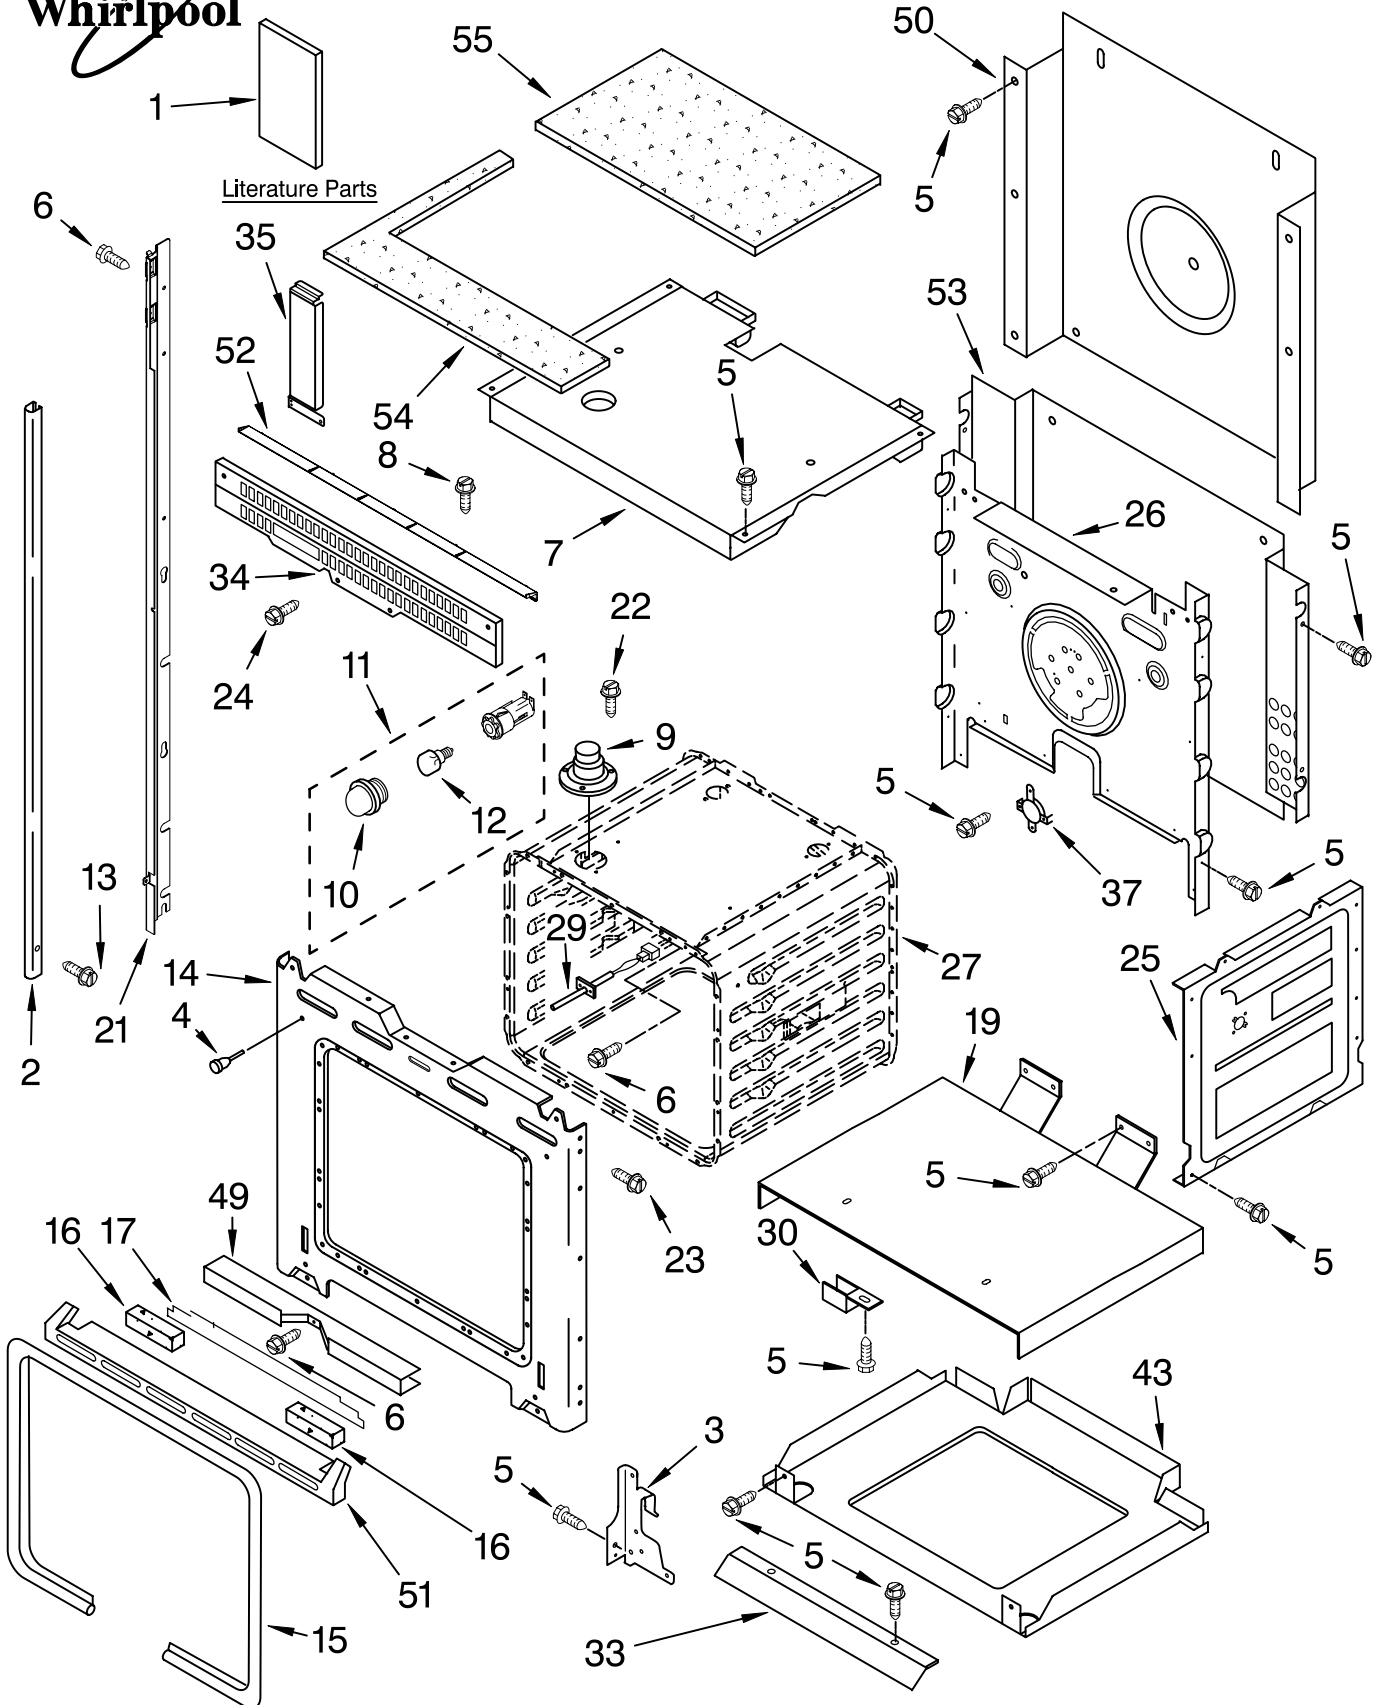

OVEN PARTS

For Models: GSC308PRB00, GSC308PRQ00, GSC308PRT00, GSC308PRS00
(Black) (White) (Biscuit) (Black Stainless)

30" BUILT-IN ELECTRIC
COMBO
SENSOR/SC
(GOLD LINE)

FOR ORDERING INFORMATION REFER TO PARTS PRICE LIST