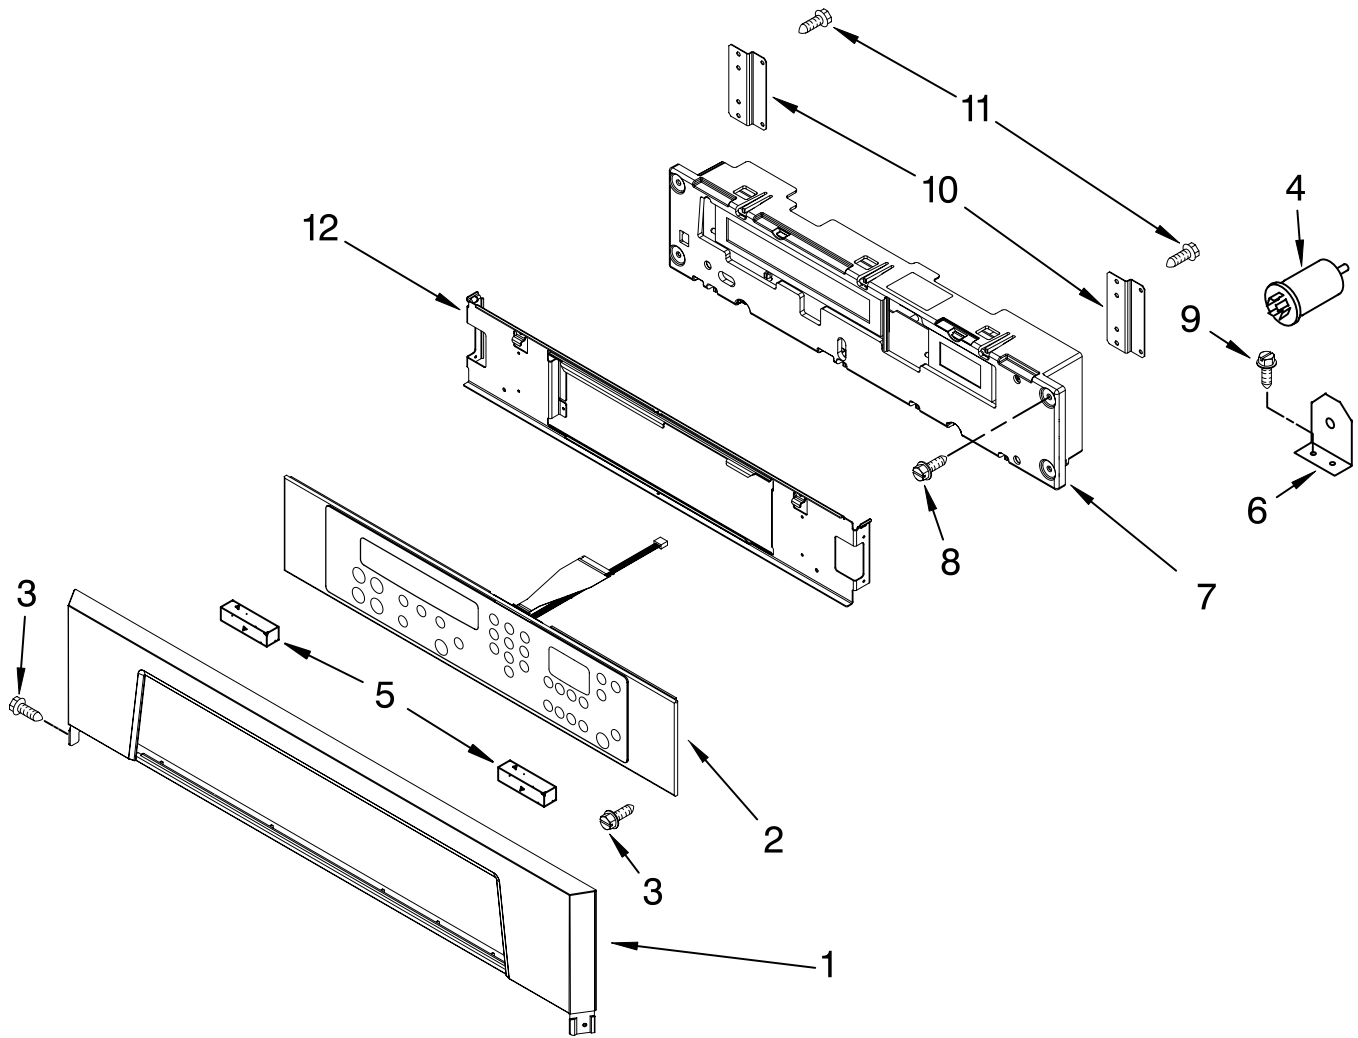

CONTROL PANEL PARTS

For Models: GSC308PRB00, GSC308PRQ00, GSC308PRT00, GSC308PRS00
(Black) (White) (Biscuit) (Black Stainless)

Illus. No.	Part No.	DESCRIPTION	
1	8302848	Control Panel Black	
	8302877	Control Panel Stainless Steel	
	8302849	Control Panel White	
	8302850	Control Panel Biscuit	
2		Assy, Membrane	
	8303184	Black	
	8303226	White	
3	8303232	Biscuit	
	3400832	Screw	
	4451592	Filter	
4	4452260	Spacer, Foam	
6	4451632	Bracket, Filter	
7	8303491	Assy, Control	
8	4449745	Screw	
9	4449809	Screw, 8-18 x 3/8	
10	8303119	Backer, Control	
11	3400832	Screw, 8-18 x 3/8	
12	8303114	Backer, Control	

FOR ORDERING INFORMATION REFER TO PARTS PRICE LIST