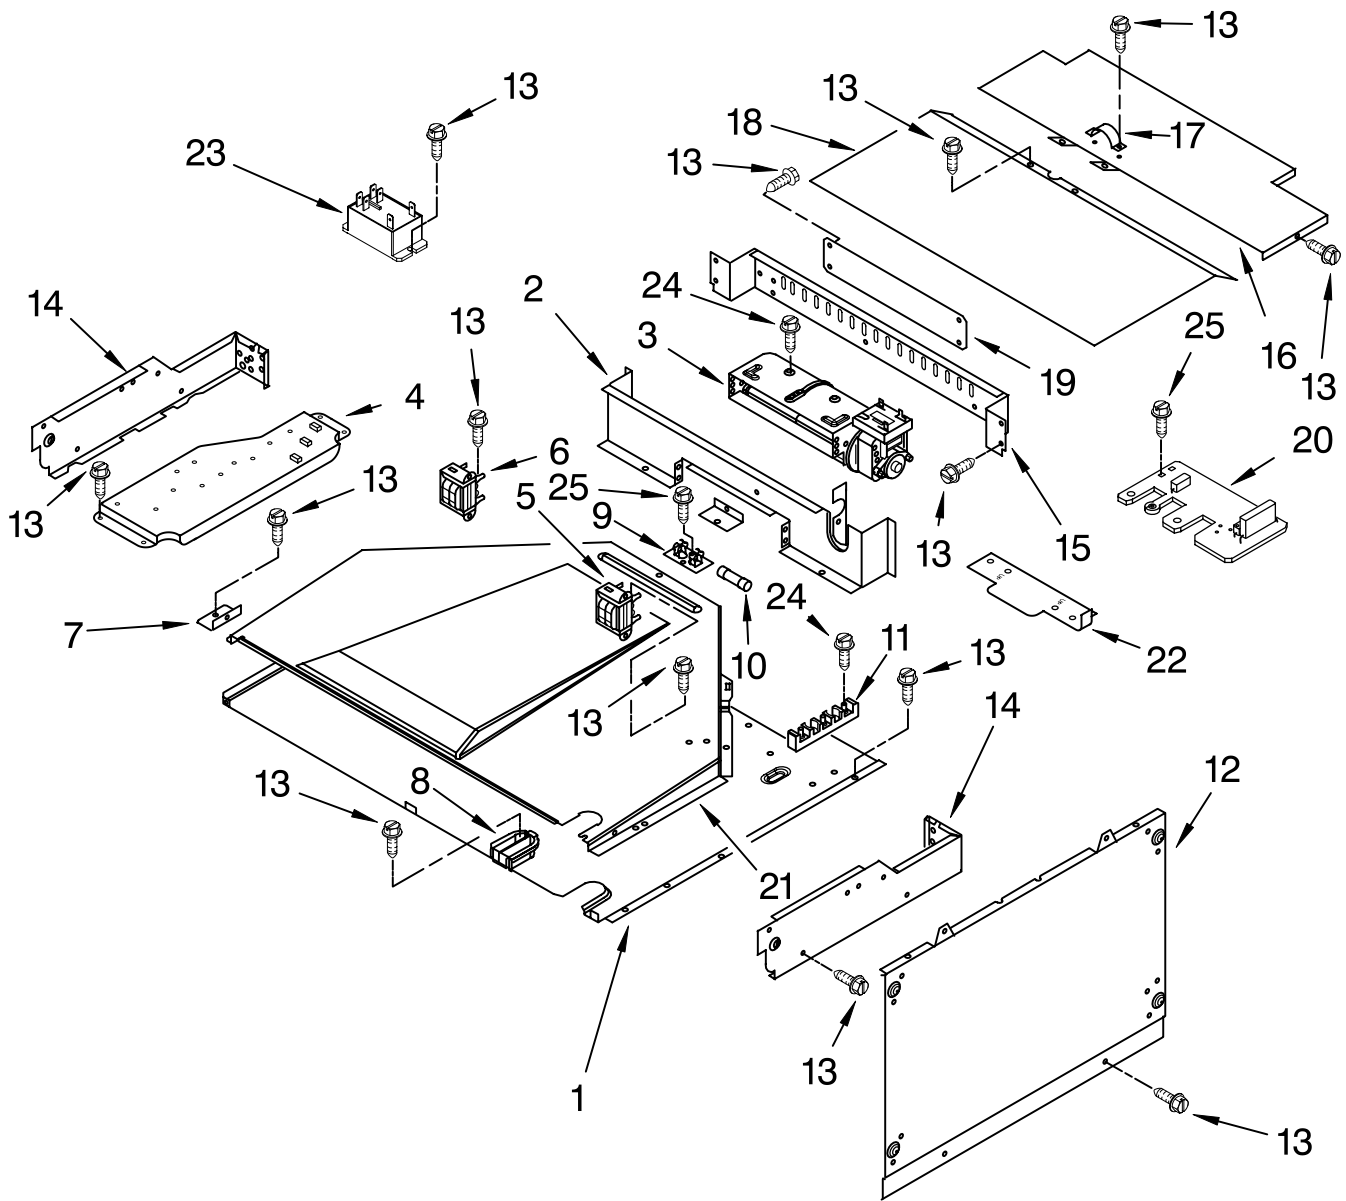

TOP VENTING PARTS

For Models: GSC308PRB00, GSC308PRQ00, GSC308PRT00, GSC308PRS00
(Black) (White) (Biscuit) (Black Stainless)

Illus. No.	Part No.	DESCRIPTION
1	4450378	Cover, Top
2	4448935	Baffle, Blower
3	4450920	Blower
4	4451789	Plate, Mounting
5	6610122	Transformer, (Lights)
6	4455038	Transformer, Control
7	4450027	Bracket, Duct
8	4449964	Grommet
9	4454949	Holder, Fuse
	4449154	Screw

Illus. No.	Part No.	DESCRIPTION
10	4454976	Fuse
11	4449868	Block, Terminal
12	4452559	Side, Combo
13	4449809	Screw, 8-18 x 3/8
14		Side, Control Top
	4451597	Right
	4451598	Left
15	9759135	Back, Control
16	4450551	Cover, Top Rear
17	4448664	Clamp

Illus. No.	Part No.	DESCRIPTION
18	4452367	Cover, Top Front
19	4452247	Plate, Cover
20	4451934	Suppressor
21	4451634	Duct, Exhaust
22	4455191	Plate, Service
23	9752759	Relay, Double Line Break
24	4163291	Screw, 6-20 x 1/2
25	4449154	Screw, 8-32 x 7/16

FOR ORDERING INFORMATION REFER TO PARTS PRICE LIST