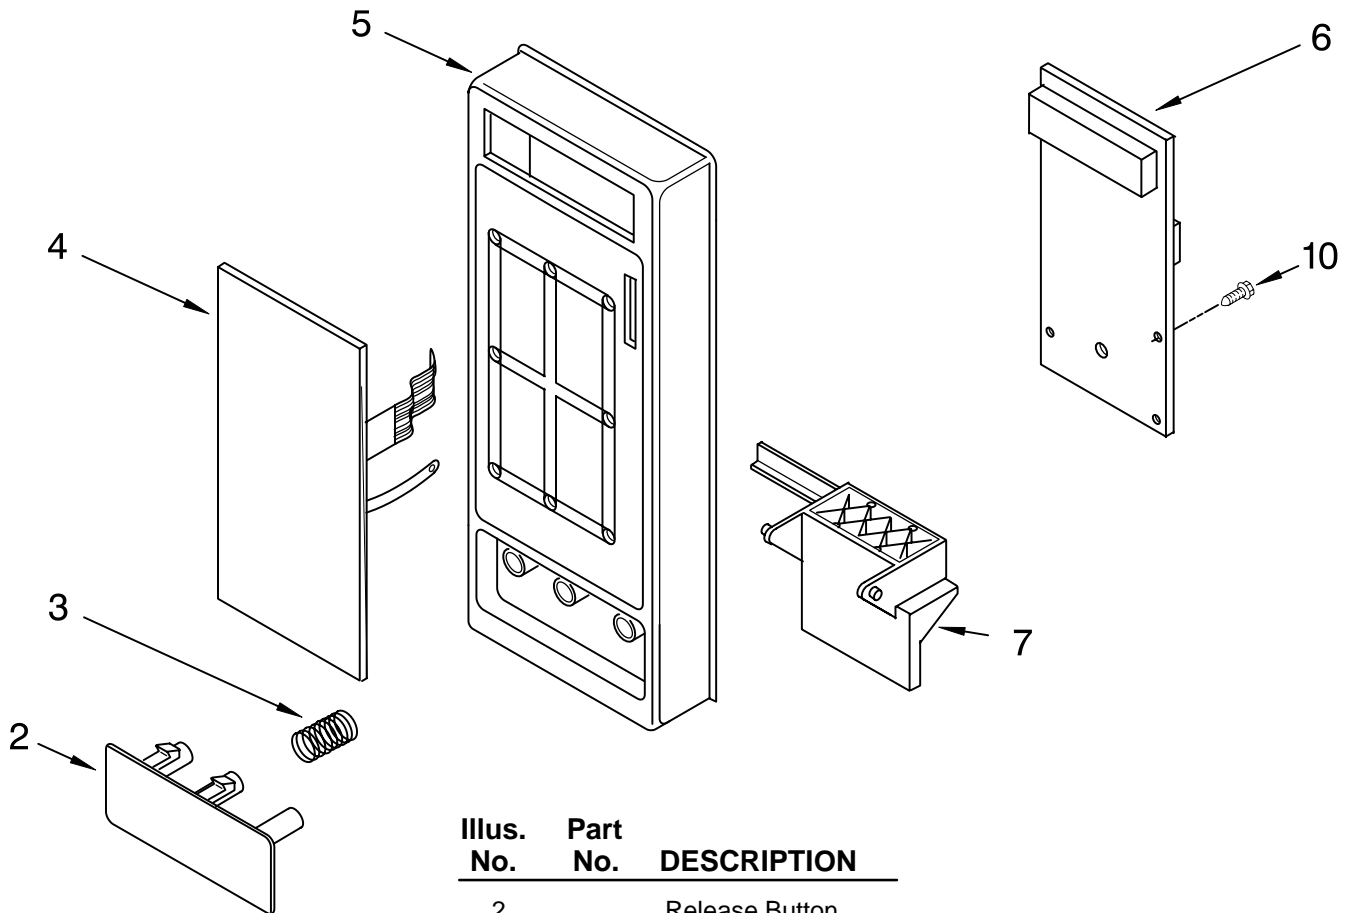

CONTROL PANEL PARTS

For Models: GT4175SPB0, GT4175SPQ0, GT4175SPS0, GT4175SPT0
(BLACK)(DESIGNER WHITE)(STAINLESS STEEL)(BISCUIT)

Illus. No.	Part No.	DESCRIPTION
2	8205516	Release Button White
	8205506	Black
	8205525	Stainless
	8205521	Biscuit
3	8184272	Spring, Button
4		Key Membrane
	8205515	White
	8205504	Black
		Stainless
		(Included in #5)
	8205519	Biscuit
5		Control Panel
	8205528	White
	8205505	Black
	8205524	Stainless
		(Includes #4)
	8205520	Biscuit
6	8205507	P.C.B Sub Assembly
7	8205451	Lever, Release
10	4358883	Screw

FOR ORDERING INFORMATION REFER TO PARTS PRICE LIST