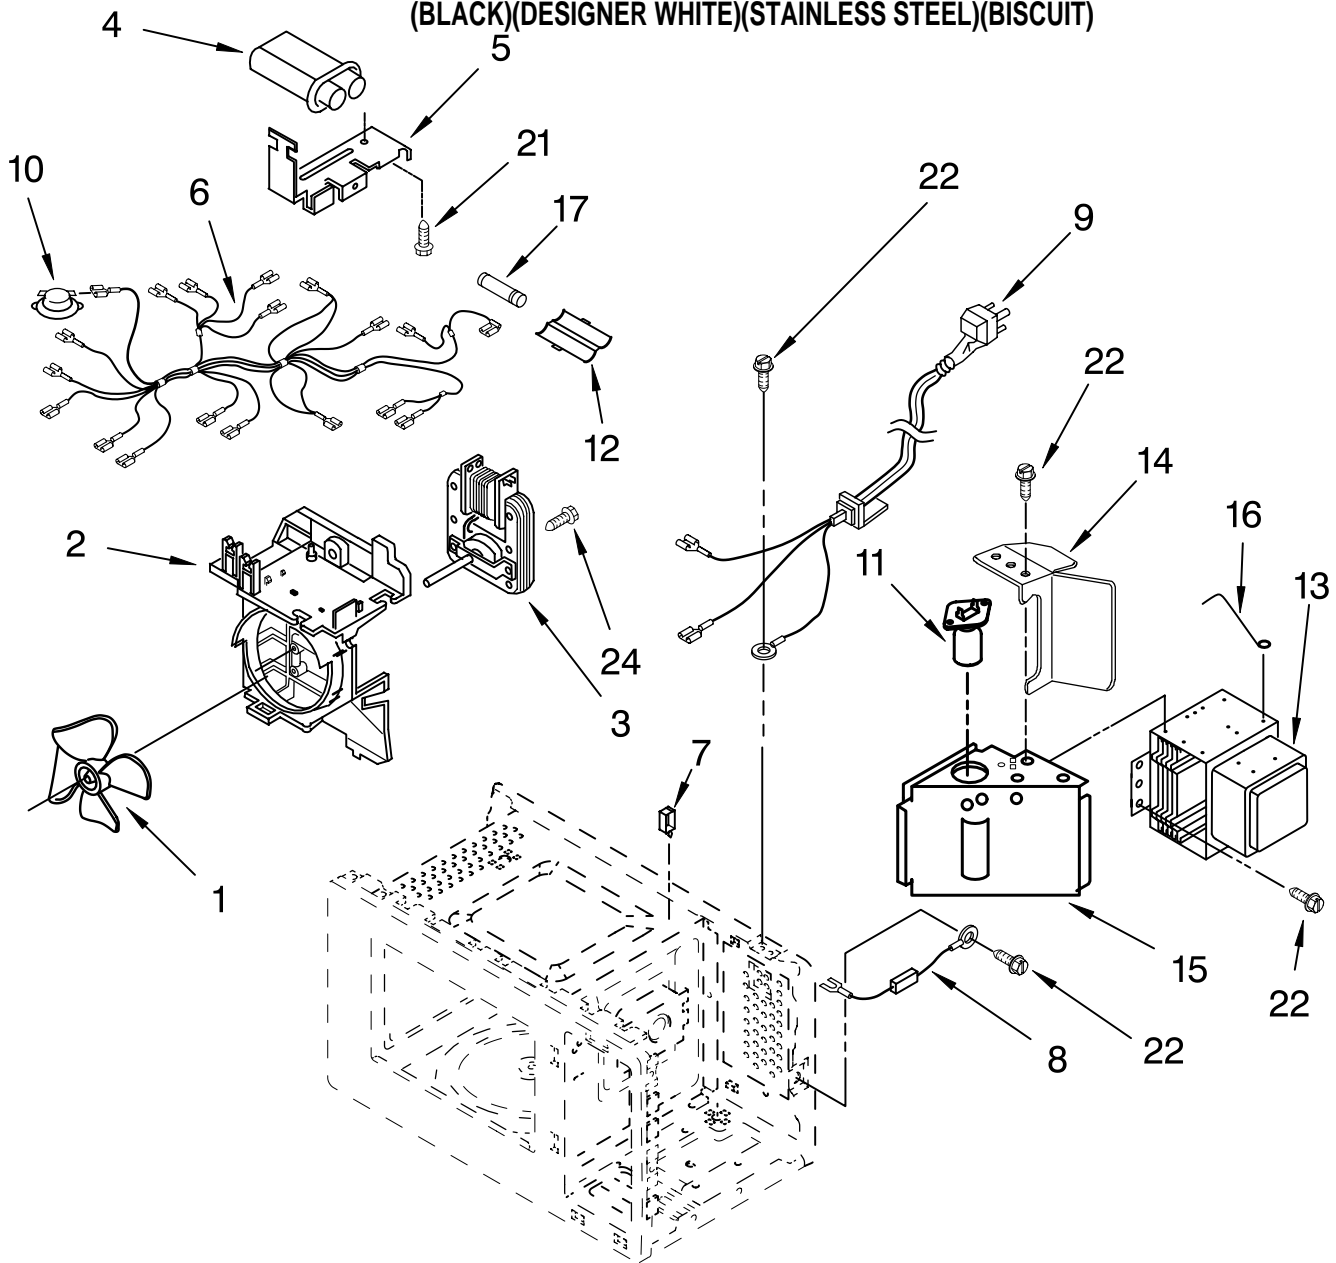

OVEN INTERIOR PARTS

For Models: GT4175SPB0, GT4175SPQ0, GT4175SPS0, GT4175SPT0
(BLACK)(DESIGNER WHITE)(STAINLESS STEEL)(BISCUIT)

Illus. No.	Part No.	DESCRIPTION	Illus. No.	Part No.	DESCRIPTION	Illus. No.	Part No.	DESCRIPTION
1	8205458	Blade, Fan	8	8205489	H.V. Diode Cable	15	8204900	Duct, Air
2	8205456	Guide, Suction	9	8205461	Power Cord	16	8205511	Bracket, Support
3	8205462	Motor, Fan	10	8185274	Thermostat	17	815174	Fuse
4	8185272	H.V. Capacitor	11	8171810	Lamp, Baseless	21	4358381	Screw
5	8184288	H.V.C Bracket	12	8205483	Cap, Fuse	22	4358489	Screw
6	8205463	Leadwire Assembly	13	8171901	Magnetron	24	4358190	Screw
7	4359794	Holder, Wire	14	8205509	Bracket			

FOR ORDERING INFORMATION REFER TO PARTS PRICE LIST