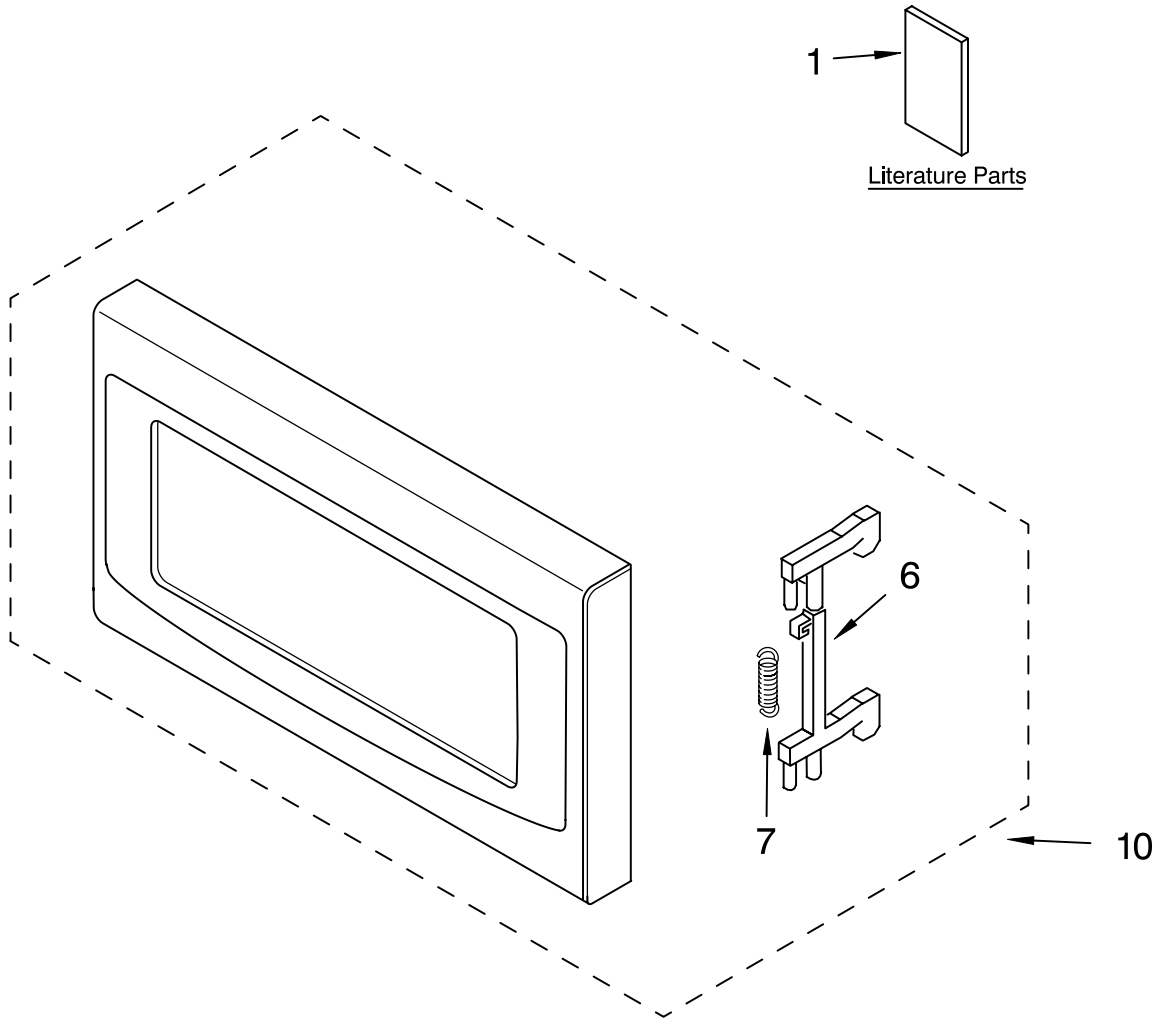

# DOOR PARTS

For Models: GT4175SPB0, GT4175SPQ0, GT4175SPS0, GT4175SPT0  
(BLACK)(DESIGNER WHITE)(STAINLESS STEEL)(BISCUIT)

MICROWAVE OVEN  
1.7 CUBIC FOOT

| <u>Illus. No.</u> | <u>Part No.</u> | <u>DESCRIPTION</u> |
|-------------------|-----------------|--------------------|
| 1                 |                 | Literature         |
|                   | 8205088         | Use & Care Guide   |
|                   | 8205086         | Cook Guide Label   |
|                   | 8205087         | Tech Sheet         |
| 6                 | 8184263         | Latch              |
| 7                 | 8205503         | Spring, Latch      |
| 10                |                 | Door Assembly      |
|                   | 8205514         | White              |
|                   | 8205502         | Black              |
|                   | 8205523         | Stainless          |
|                   | 8205518         | Biscuit            |