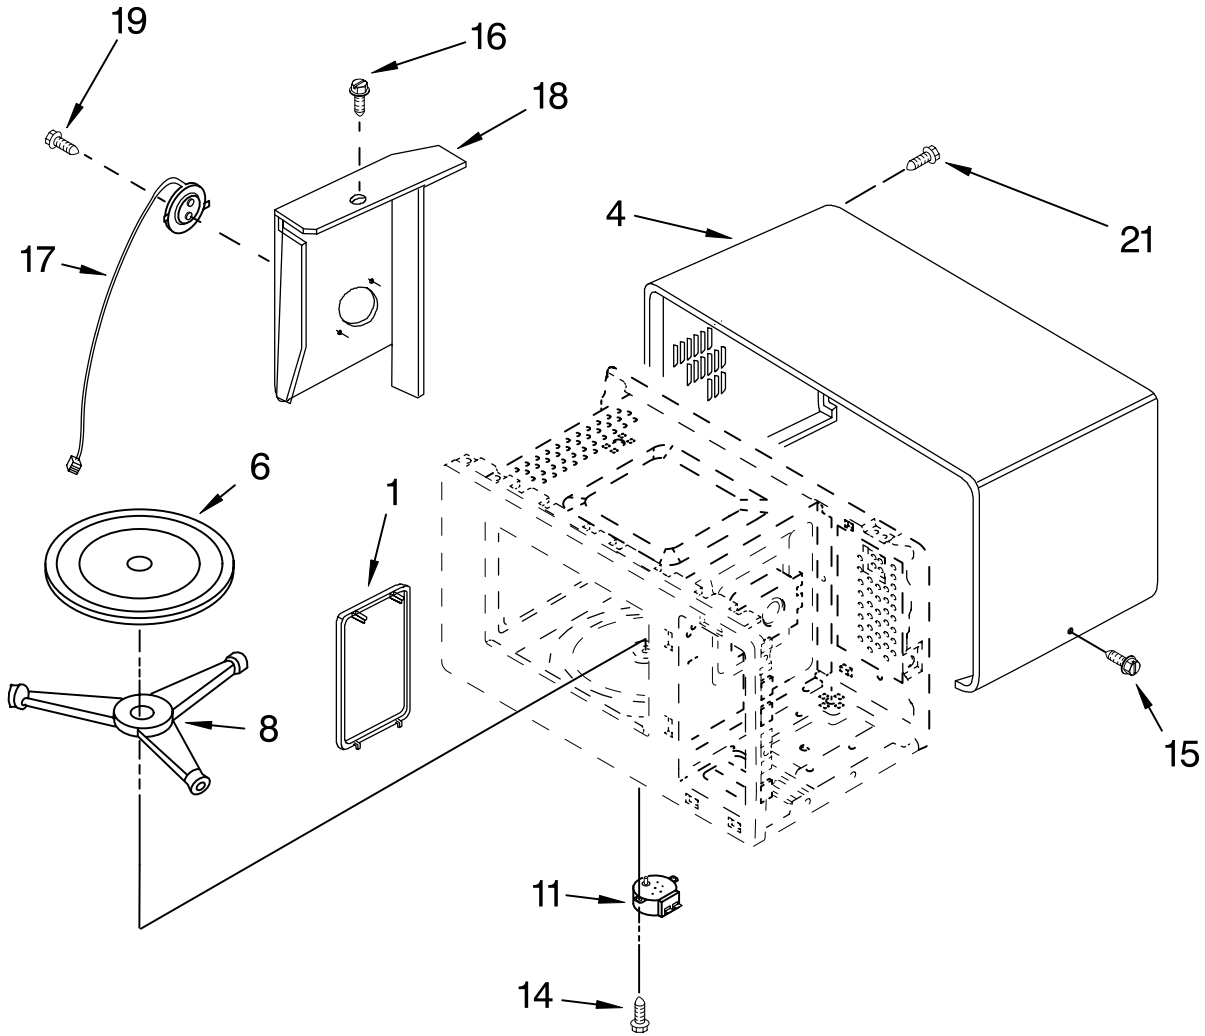

OVEN CAVITY PARTS

For Models: GT4175SPB0, GT4175SPQ0, GT4175SPS0, GT4175SPT0
(BLACK)(DESIGNER WHITE)(STAINLESS STEEL)(BISCUIT)

Illus. No.	Part No.	DESCRIPTION
1	8184278	Canopy
4		Outer Case
	8205517	White
	8205508	Black
	8205522	Biscuit
6	8205150	Tray, Glass

Illus. No.	Part No.	DESCRIPTION
8	8205151	Turntable Support
11	8184375	Motor, Synchronous
14	4358188	Screw
15		Screw
	4358362	White
	4358829	Black

Illus. No.	Part No.	DESCRIPTION
16	4358192	Screw
17	8183514	Sensor, Humidity
18	8205510	Guide, Sensor
19	4358376	Screw
21	8171862	Screw

FOR ORDERING INFORMATION REFER TO PARTS PRICE LIST