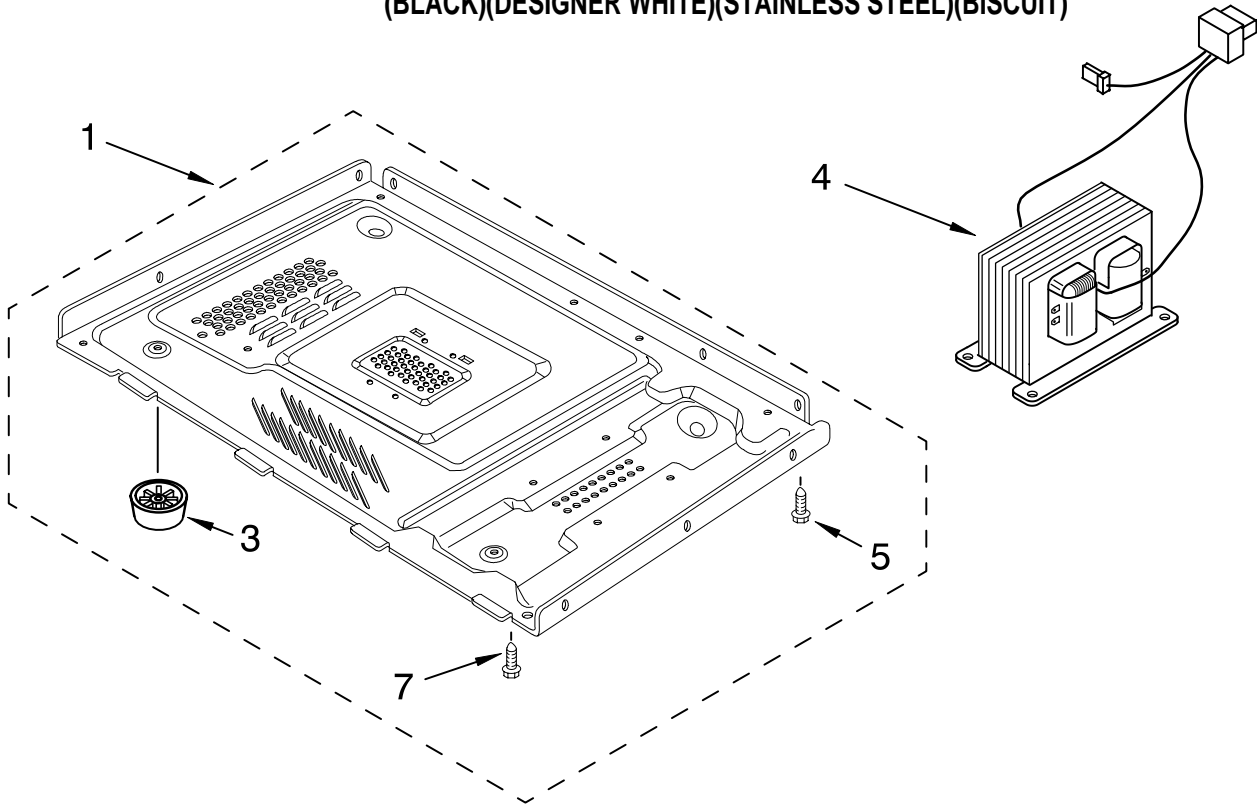

BASE PLATE PARTS

For Models: GT4175SPB0, GT4175SPQ0, GT4175SPS0, GT4175SPT0
(BLACK)(DESIGNER WHITE)(STAINLESS STEEL)(BISCUIT)

Illus. No.	Part No.	DESCRIPTION
1	8205513	Base Plate Assy
3	8184385	Leg
4	8205512	Transformer
5	4358192	Screw
7	4358489	Screw

ACCESSORY PARTS

	Trim Kits
MK1177SPQ	27" White
MK1177SPB	27" Black
MK1177SPS	27" Stainless
MK1177SPT	27" Biscuit
MK1170SPQ	30" White
MK1170SPB	30" Black
MK1170SPS	30" Stainless
MK1170SPT	30" Biscuit

FOR ORDERING INFORMATION REFER TO PARTS PRICE LIST