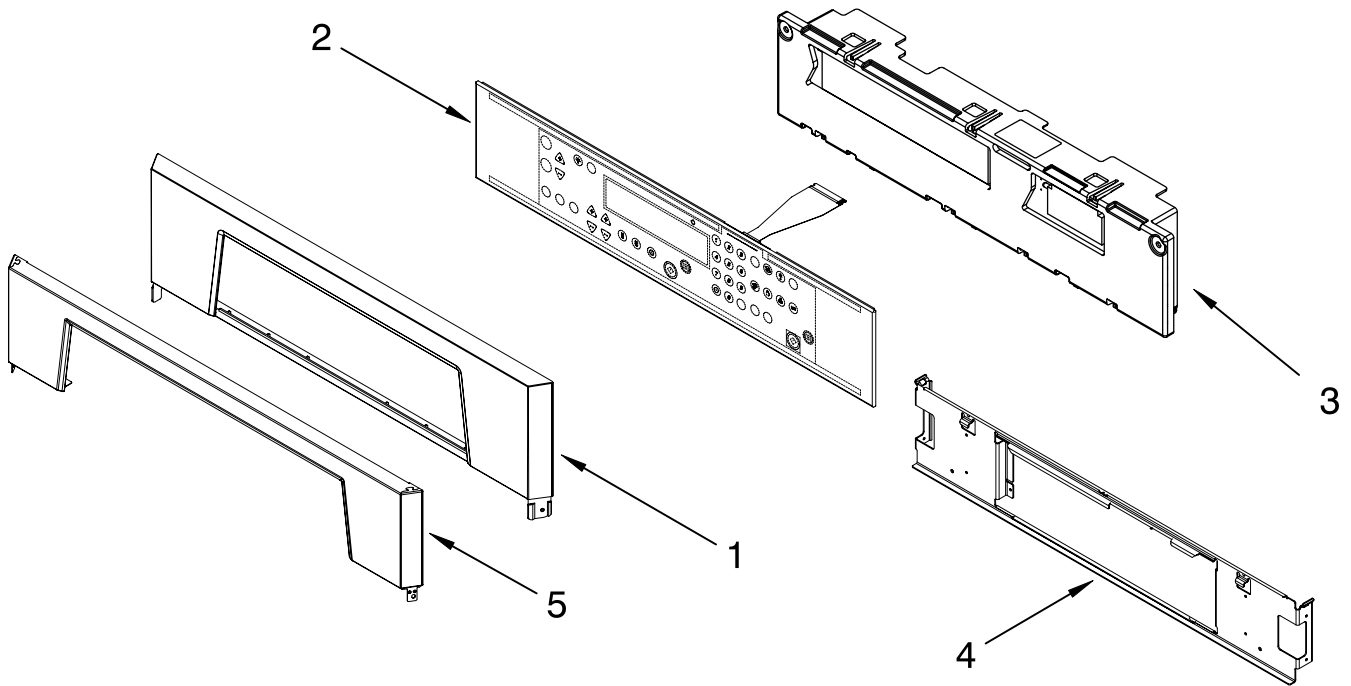

CONTROL PANEL PARTS

For Models: GBS307PRB00, GBS307PRQ00 GBS307PRS00
(Black) (Designer White) (S.Steel)

Illus. No.	Part No.	DESCRIPTION
1		Control Panel Assy.
	8302848	Black Model
	8302849	White Model
	8302877	S.Steel
	4449745	Screw
2		Assy, Switch
	8303180	S.Steel & Black Models
	8303222	White Model
3		Assy, Control
	8303505	Assy, Control
	3400832	Screw
	4449745	Screw
4		Backer, Control
	8302990	Backer, Control
5		Trim-Panel
	8302877	Trim-Panel (Use on S.Steel model only)

FOR ORDERING INFORMATION REFER TO PARTS PRICE LIST