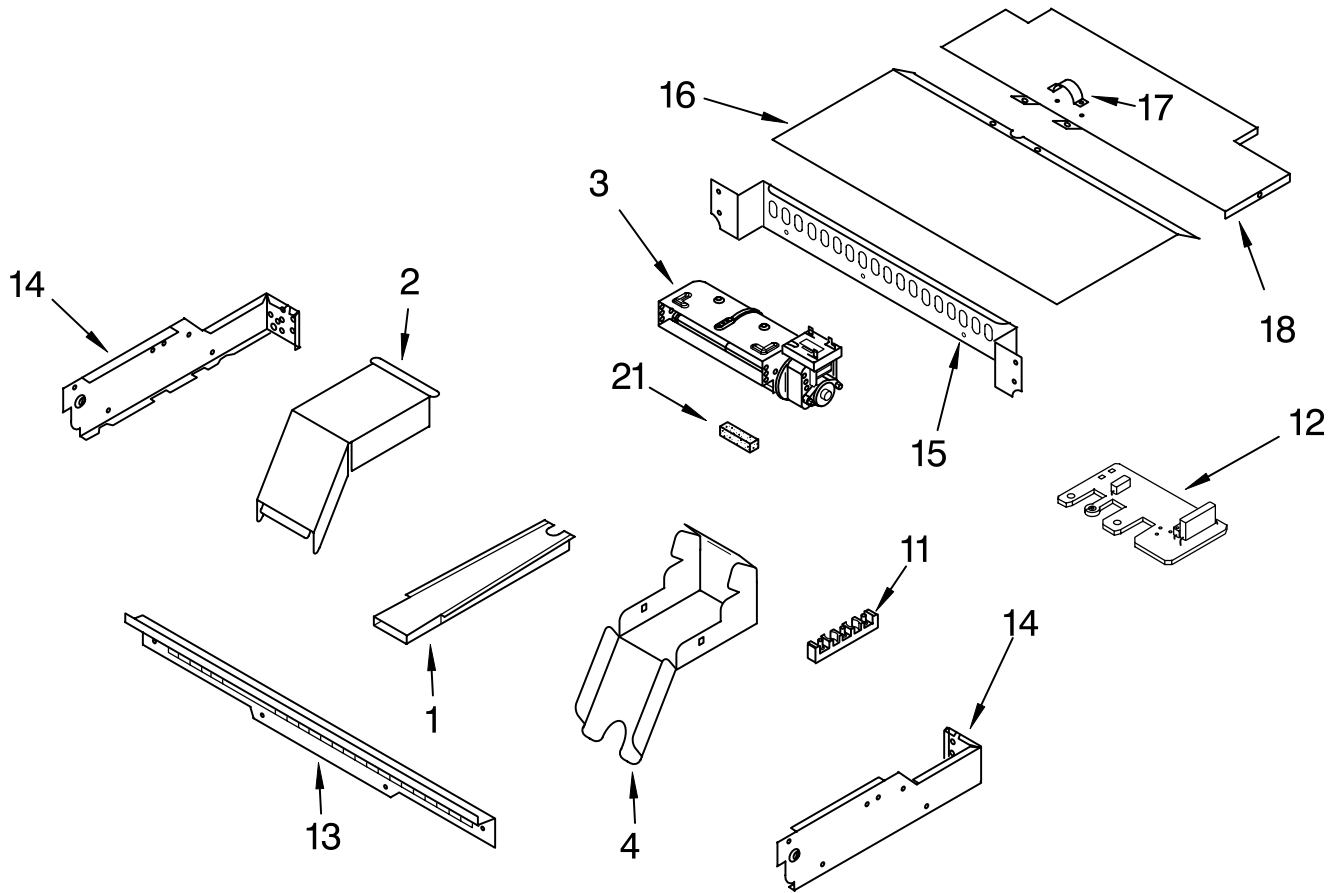

TOP VENTING PARTS

For Models: GBS307PRB00, GBS307PRQ00 GBS307PRS00
(Black) (Designer White) (S.Steel)

Illus. No.	Part No.	DESCRIPTION
1	4451759	Vent, Exhaust
	4449040	Screw
	4449809	Screw
2	4455178	Elbow, Vent-Top
3	4457289	Blower 65MM
	4449809	Screw (3)
4	4455177	Elbow, Vent-Bottom
11	4449868	Block, Terminal
	3400080	Screw

Illus. No.	Part No.	DESCRIPTION
12	4451985	Suppressor
13	8303497	Vent, (Control Panel)
	4450038	Screw
14	4451597	Right
	4451598	Left
	4449809	Screw
15	9759135	Back, Control
	4449809	Screw

Illus. No.	Part No.	DESCRIPTION
16	4450551	Cover, Top Rear
	4449809	Screw
17	4448664	Clamp
	4449809	Screw
18	4450554	Cover, Top Front
	4449809	Screw
21	4451758	Seal, Foam

FOR ORDERING INFORMATION REFER TO PARTS PRICE LIST