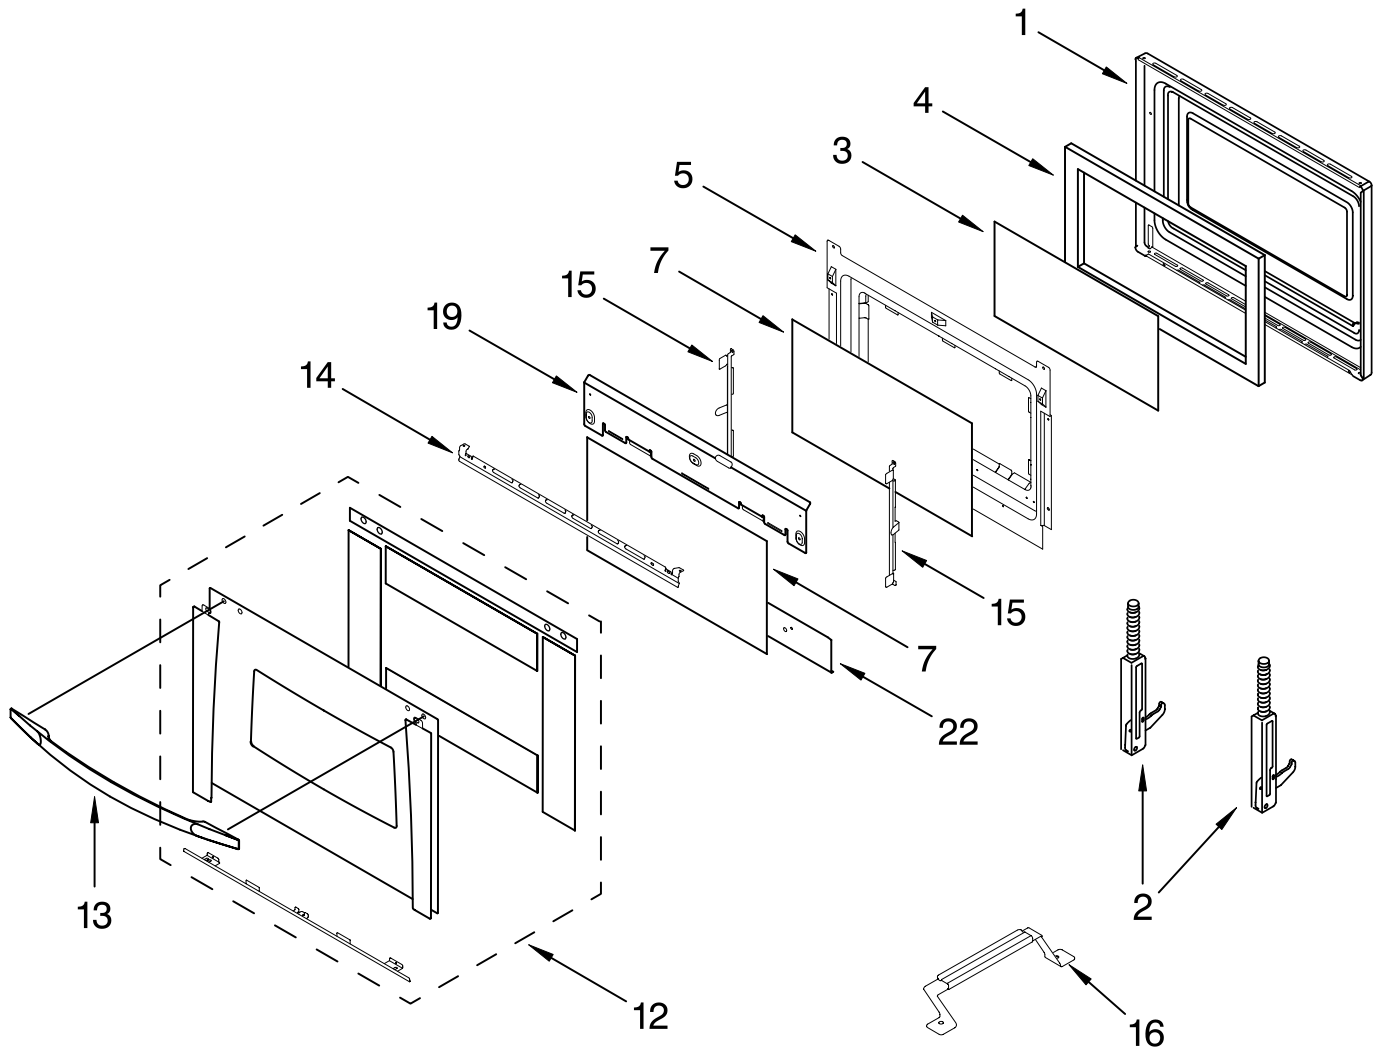

OVEN DOOR PARTS

For Models: GBS307PRB00, GBS307PRQ00 GBS307PRS00
(Black) (Designer White) (S.Steel)

Illus. No.	Part No.	DESCRIPTION
1	8303700	Door Liner
	4448520	Bumper
2		Hinge, Door
	8300577	Right Hand
	8300578	Left Hand
3	4449259	Glass, Inner
4	4451722	Insulation, Door
5	4457132	Retainer, Glass
	4449809	Screw

Illus. No.	Part No.	DESCRIPTION
7	9759225	Glass, Inner
12		Assy, Door Glass
	8303300	Black
	8303306	White
	8303288	Stainless
13		Door Handle
	8302813	Black
	8302814	White
	8303164	S. Steel
14	8303167	Bracket, Handle
	4451040	Screw
	4449743	Screw (2)

Illus. No.	Part No.	DESCRIPTION
15	9759229	Bracket(2nd Glass)
16	9759230	Bracket(3rd Glass)
19	4457103	Shield, Heat
	4449809	Screw
22	4457114	Shield, Heat (Btm)

FOR ORDERING INFORMATION REFER TO PARTS PRICE LIST