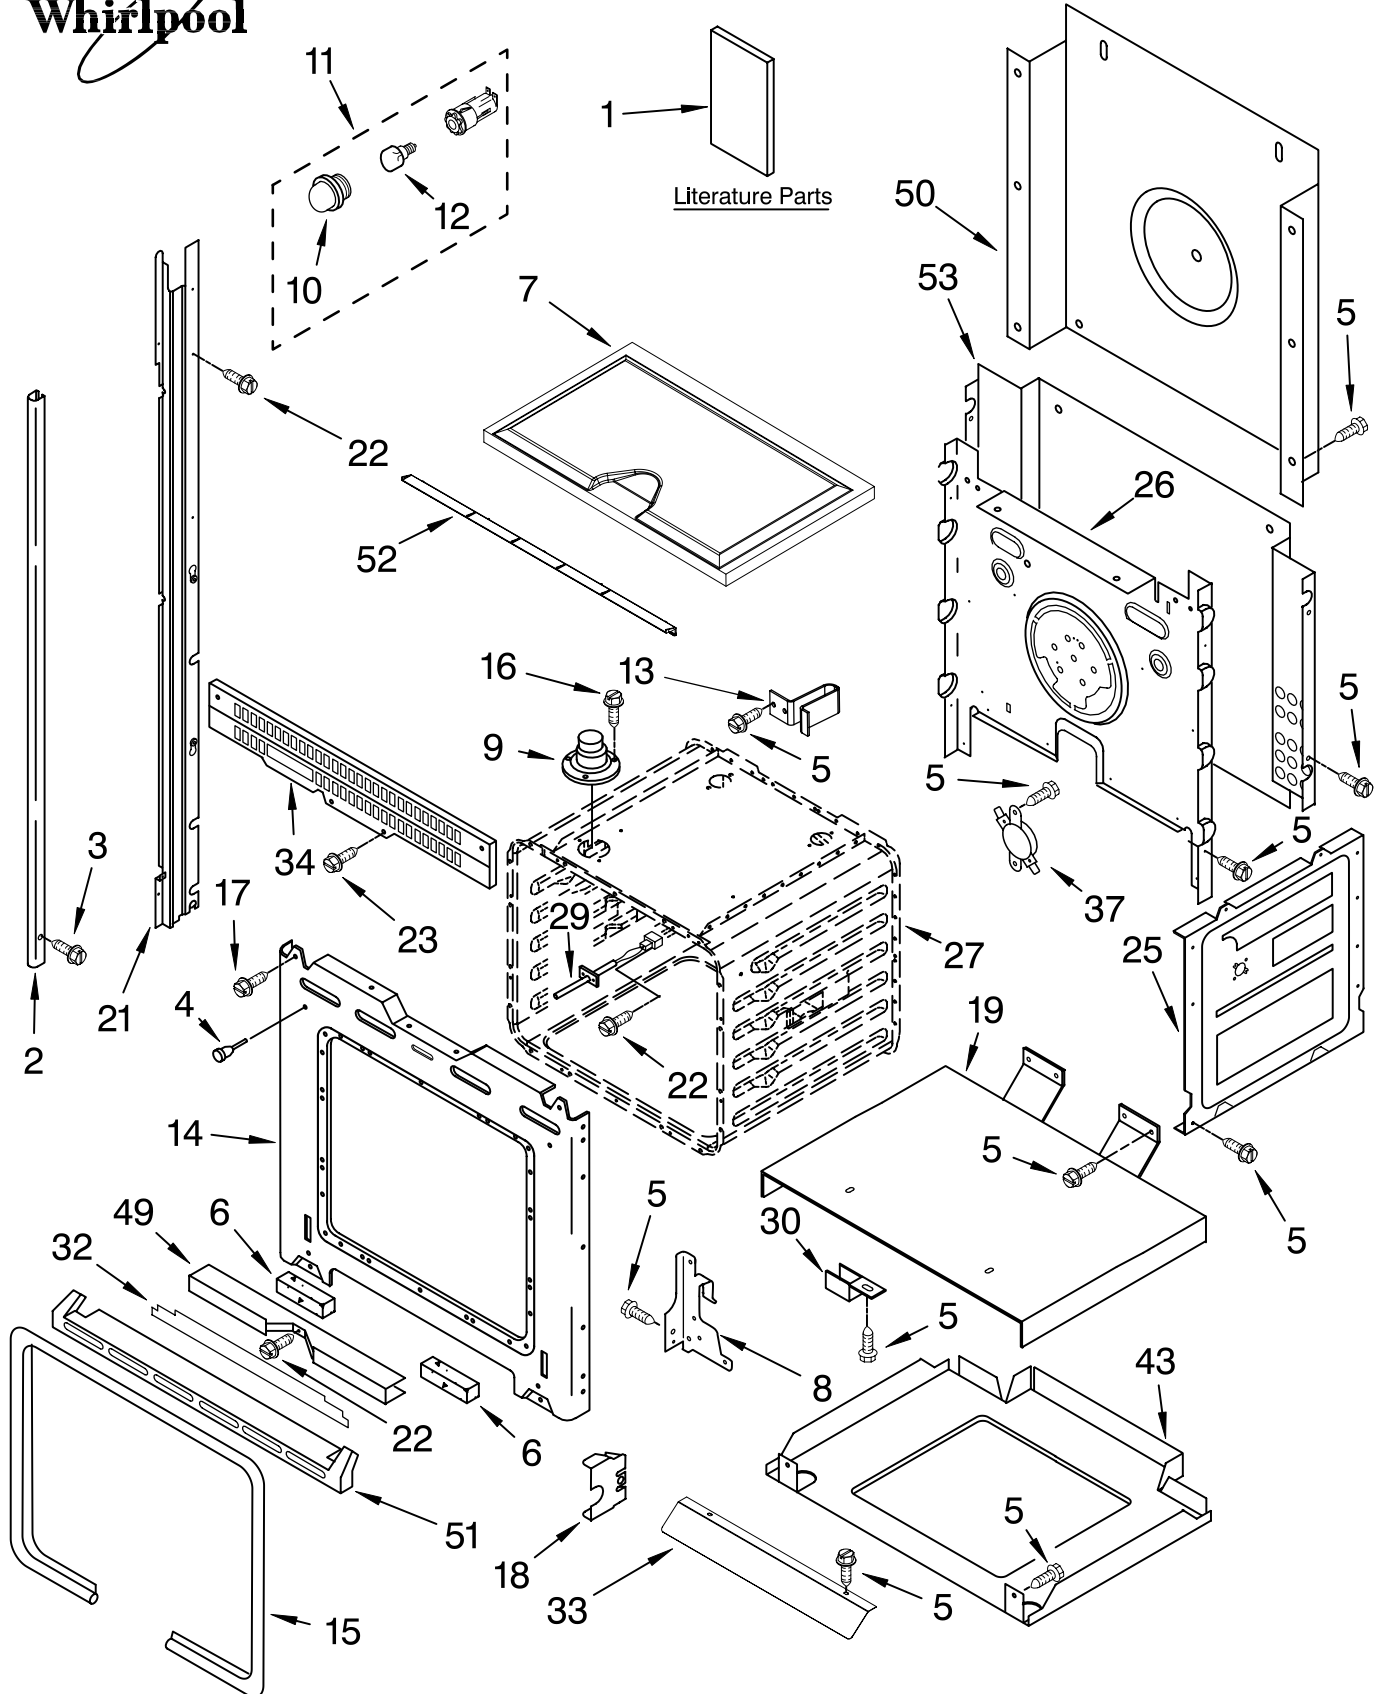

OVEN PARTS

For Models: GMC275PRB01, GMC275PRQ01, GMC275PRT01, GMC275PRS01
(Black) (White) (Biscuit) (S.Steel)

27" BUILT-IN ELECTRIC
COMBO
SENSOR/SC
(GOLD LINE)

FOR ORDERING INFORMATION REFER TO PARTS PRICE LIST

OVEN PARTS

For Models: GMC275PRB01, GMC275PRQ01, GMC275PRT01, GMC275PRS01
 (Black) (White) (Biscuit) (S.Steel)

Illus. No.	Part No.	DESCRIPTION	Illus. No.	Part No.	DESCRIPTION	Illus. No.	Part No.	DESCRIPTION
1		Literature Parts	5	4449809	Screw	30	4449845	Bracket, Support
		Installation	6	4452490	Spacer, Foam	32	8300154	Insulation, Bottom Vent
		Instructions	7	4455864	Top Chassis	33	9760676	Deflector, Vent
	8303655	English	8		Hinge Receiver	34	4451666	Vent, Center
	8303780	French		4455605	Left Hand	37	9759243	Thermostat (TOD) (Temp.) SPST
		Use & Care Guide (Oven)		4455606	Right Hand	43	4455529	Base, Chassis
	8304077	English	9	4452158	Tube, Vent	49	4448933	Retainer, Gasket
	8304081	French	10	4452165	Lens, Light	50	4451747	Cover, Back
		Use & Care Guide (Microwave)	11	4452368	Oven Light Assy	51		Trim, Bottom
	8304078	English	12	4452166	Bulb, Light		8302937	Black Model
	8304082	French	13	8300791	Bracket, Combo		8302938	White Model
	8304173	Tech Sheet	14	4455611	Frame, Front		8302939	Biscuit Model
	3191638	Safer Cooking Tips	15	4455381	Gasket, Door		8302940	S.Steel
	9759133	Safer Cooking Tips	16	3196176	Screw	52	8303503	Vent, Control
2		Trim, Side	17	4449040	Screw	53	4451755	Chassis, Back
	8302927	RH Black	18	4452152	Bracket, Mounting			
	8302929	RH White	19	4451477	Support, Insulation			
	8302931	RH Biscuit	21		Rail, Side			
	8303217	RH S.Steel		8303117	Right Side			
	8302928	LH Black		8303118	Left Side			
	8302930	LH White	22	4449154	Screw			
	8302932	LH Biscuit	23	4450038	Screw			
	8303218	LH S.Steel	25	4455641	Side, Chassis (R.H. & L.H.)			
3	8281236	Screw	26	4452233	Back, Chassis			
4	4448520	Bumper, Door	27		Liner, Oven (Not serviceable)			
			29	4455636	Sensor			