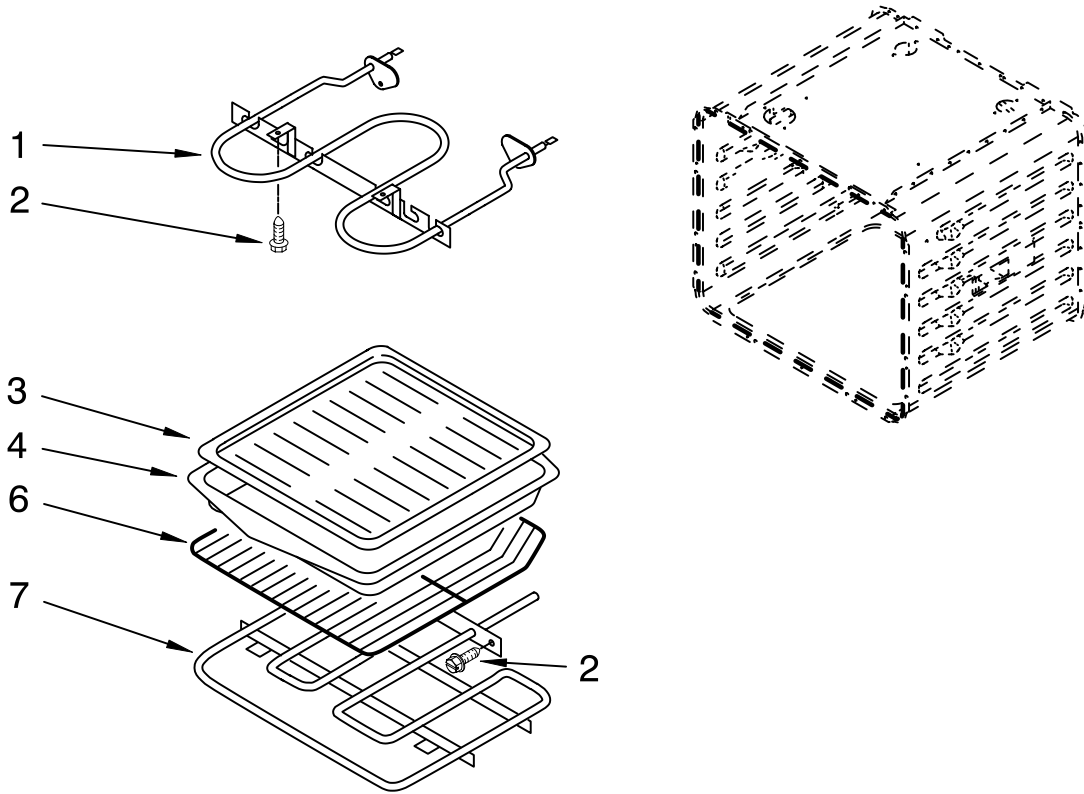

INTERNAL OVEN PARTS

For Models: GMC275PRB01, GMC275PRQ01, GMC275PRT01, GMC275PRS01
(Black) (White) (Biscuit) (S.Steel)

Illus. No.	Part No.	DESCRIPTION
1	4456103	Element, Broil
2	4449154	Screw
3	4457277	Grill, Broiler
4	4457276	Pan, Broiler
6	4448715	Rack, Oven
7	4452153	Element, Bake

FOR ORDERING INFORMATION REFER TO PARTS PRICE LIST