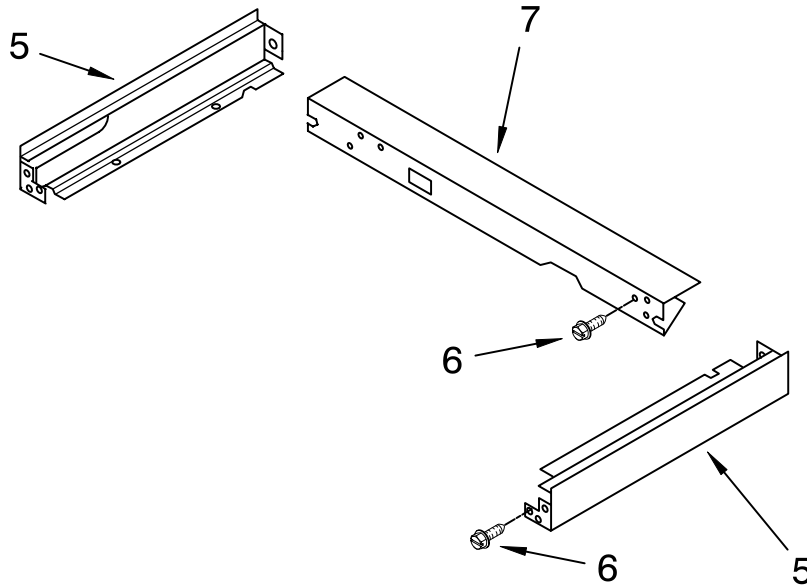

MICROWAVE COMPARTMENT PARTS

For Models: GMC275PRB01, GMC275PRQ01, GMC275PRT01, GMC275PRS01
(Black) (White) (Biscuit) (S.Steel)

<u>Illus. No.</u>	<u>Part No.</u>	<u>DESCRIPTION</u>
5	4452551	Support Rails Right Side
	4452552	Left Side
6	4449809	Screw
7	4452547	Rear Channel

FOR ORDERING INFORMATION REFER TO PARTS PRICE LIST