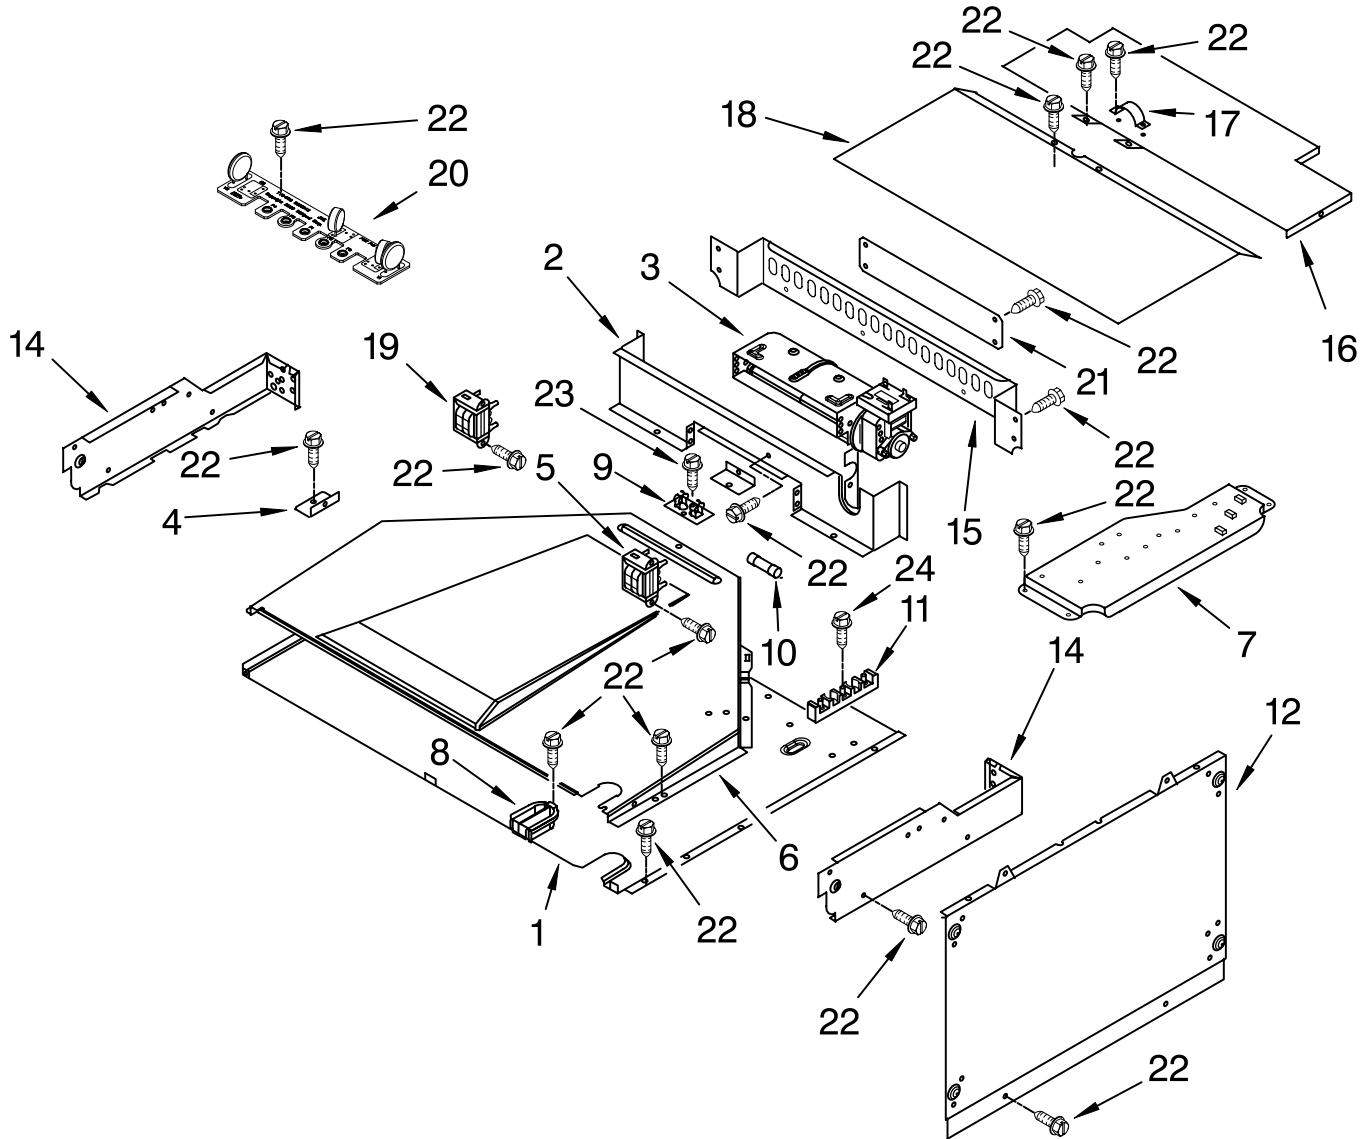

TOP VENTING PARTS

For Models: GMC275PRB01, GMC275PRQ01, GMC275PRT01, GMC275PRS01
(Black) (White) (Biscuit) (S.Steel)

Illus. No.	Part No.	DESCRIPTION	Illus. No.	Part No.	DESCRIPTION	Illus. No.	Part No.	DESCRIPTION
1	4450377	Cover, Top	10	4454976	Fuse	17	4448664	Clamp
2	4448935	Baffle, Blower	11	4449868	Block, Terminal	18	4452366	Cover, Top Vent
3	4450920	Blower	12	4452559	Side, Combo	19	8300642	Transformer, Control
4	4450027	Bracket, Duct	14	4451597	Right	20	8302143	Suppressor
5	6610122	Transformer, (Lights)	14	4451598	Left	21	4452247	Plate, Cover
6	8303844	Exhaust Duct	15	4452244	Back, Control	22	4449809	Screw
7	4451789	Plate, Mounting	16	4450550	Cover, Top Rear	23	4449154	Screw
8	4449964	Grommet				24	3400080	Screw
9	4454949	Holder, Fuse						

FOR ORDERING INFORMATION REFER TO PARTS PRICE LIST