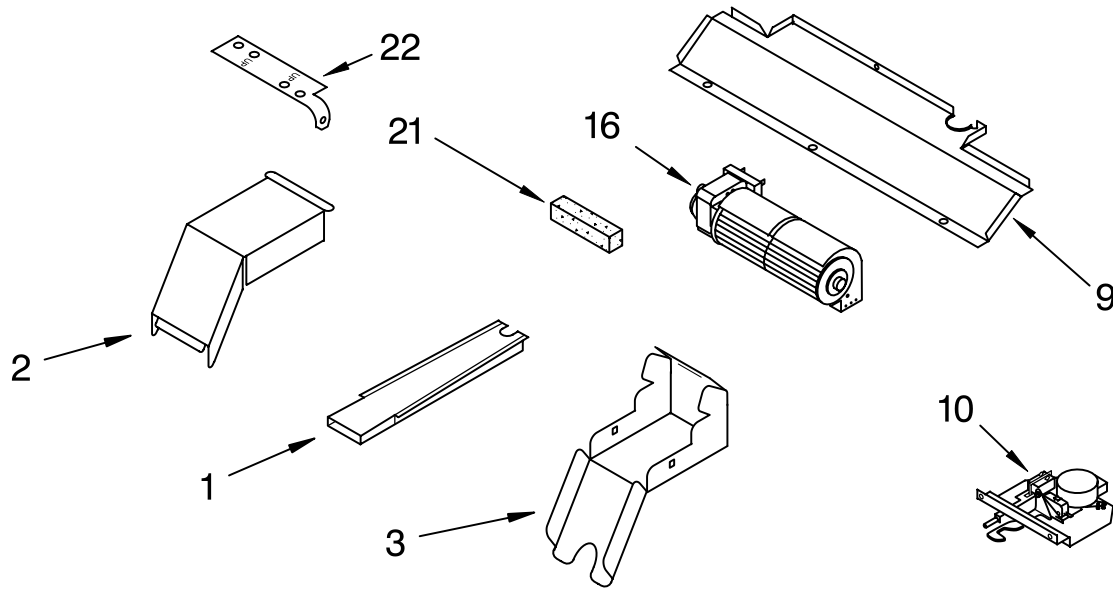

LATCH PARTS

For Models: GMC275PRB00, GMC275PRQ00, GMC275PRT00, GMC275PRS00
(Black) (White) (Biscuit) (S.Steel)

Illus. No.	Part No.	DESCRIPTION
1	4451759	Vent, Exhaust
	4449040	Screw
2	4455178	Elbow Vent-Top
3	4455177	Elbow Vent-Bottom
9	4450407	Baffle, Rear
	4449809	Screw
10	9759525	Latch, Motorized
16	4452003	Blower
21	4451758	Seal, Foam
22	4455191	Plate, Blower

IMPORTANT PRODUCT SAFETY INFORMATION

ADVISE CONSUMERS OF AN ELECTROCUTION HAZARD WITH DO-IT-YOURSELF REPAIRS OF MICROWAVE OVENS.

The U.S. Consumer Product Safety Commission warns against do-it-yourself repairs of microwave ovens. Microwave ovens use high voltage which makes it particularly hazardous for consumers to remove the cover and touch electrical parts.

STRONGLY RECOMMEND THAT CONSUMERS HAVE PROFESSIONALS REPAIR MICROWAVE OVENS.

FOR ORDERING INFORMATION REFER TO PARTS PRICE LIST