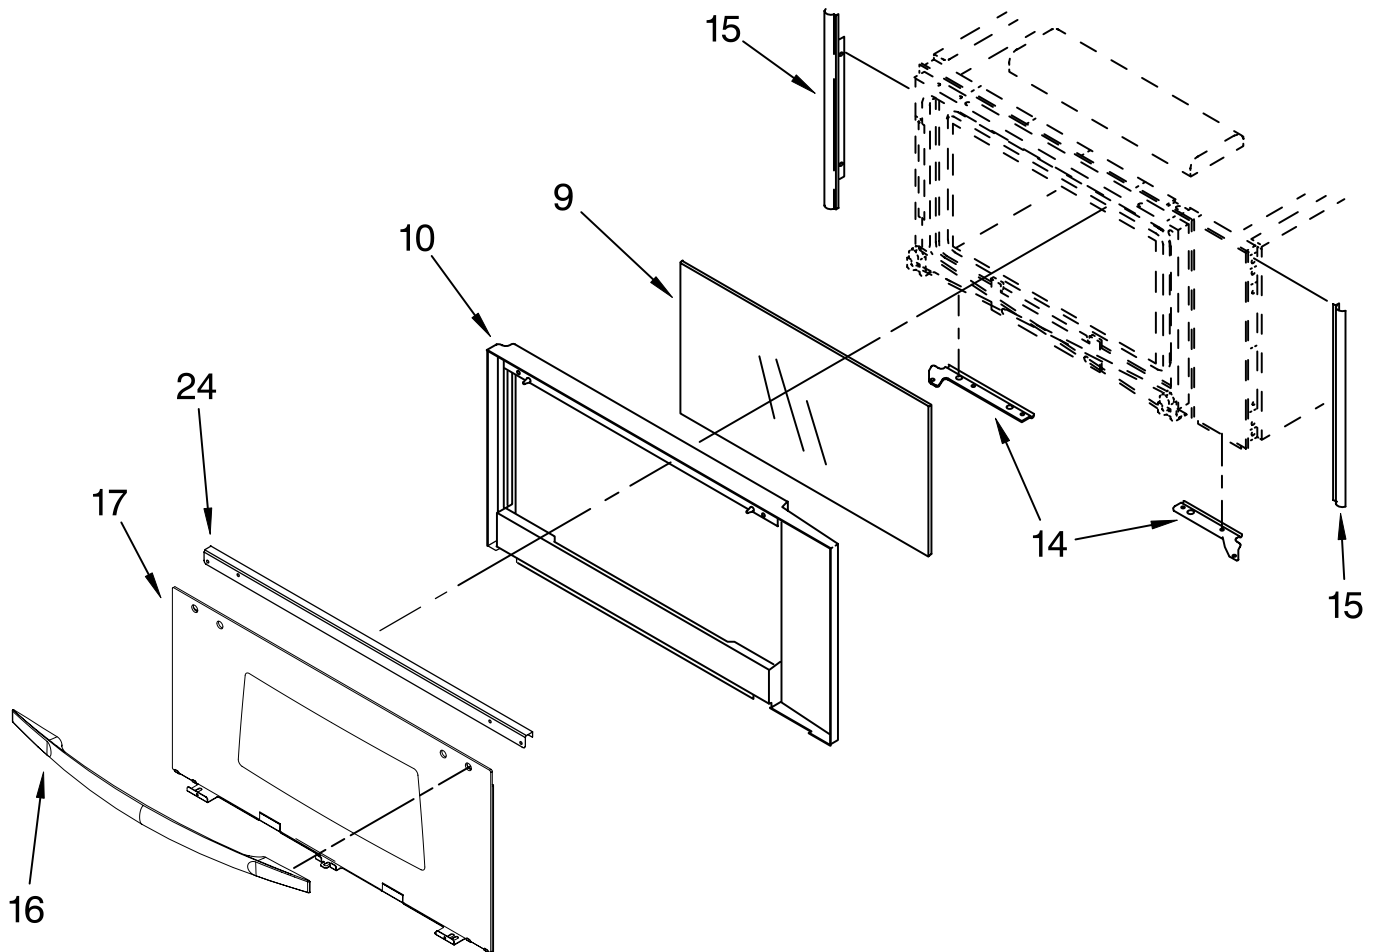

MICROWAVE DOOR PARTS

For Models: GMC275PRB00, GMC275PRQ00, GMC275PRT00, GMC275PRS00
(Black) (White) (Biscuit) (S.Steel)

Illus. No.	Part No.	DESCRIPTION	Illus. No.	Part No.	DESCRIPTION	Illus. No.	Part No.	DESCRIPTION
9	4450834	Glass, Middle	16		Handle, Door	17		Glass, Outer
10	8303555	Frame, Door	8302810		Black Model	8303262		Black Model
14		Bracket, Mounting	8302811		White Model	8303270		White Model
	4449141	Right Side	8302812		Biscuit Model	8303246		Black Stainless
	4449142	Left Side	8303163		S.Steel Model	8303276		Biscuit Model
	4449809	Screw				24	8303168	Bracket, Handle
15	4449083	Filler, Side					4451040	Screw
	4449809	Screw						

FOR ORDERING INFORMATION REFER TO PARTS PRICE LIST