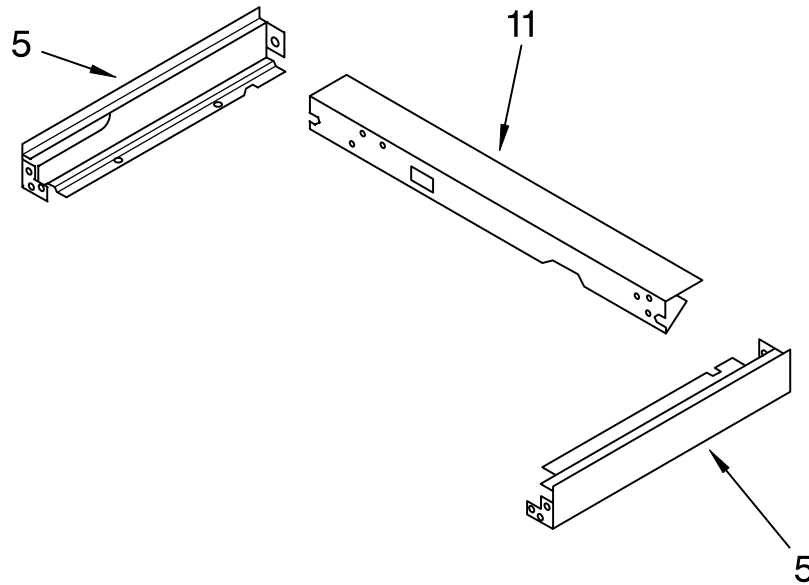

MICROWAVE COMPARTMENT PARTS

For Models:GMC275PRB00, GMC275PRQ00, GMC275PRT00, GMC275PRS00
(Black) (White) (Biscuit) (S.Steel)

Illus. No.	Part No.	DESCRIPTION
5		Support Rails
	4452551	Right Side
	4452552	Left Side
11	4449809	Screw
	4452547	Rear Channel
	4449809	Screw
	4449154	Screw

FOR ORDERING INFORMATION REFER TO PARTS PRICE LIST