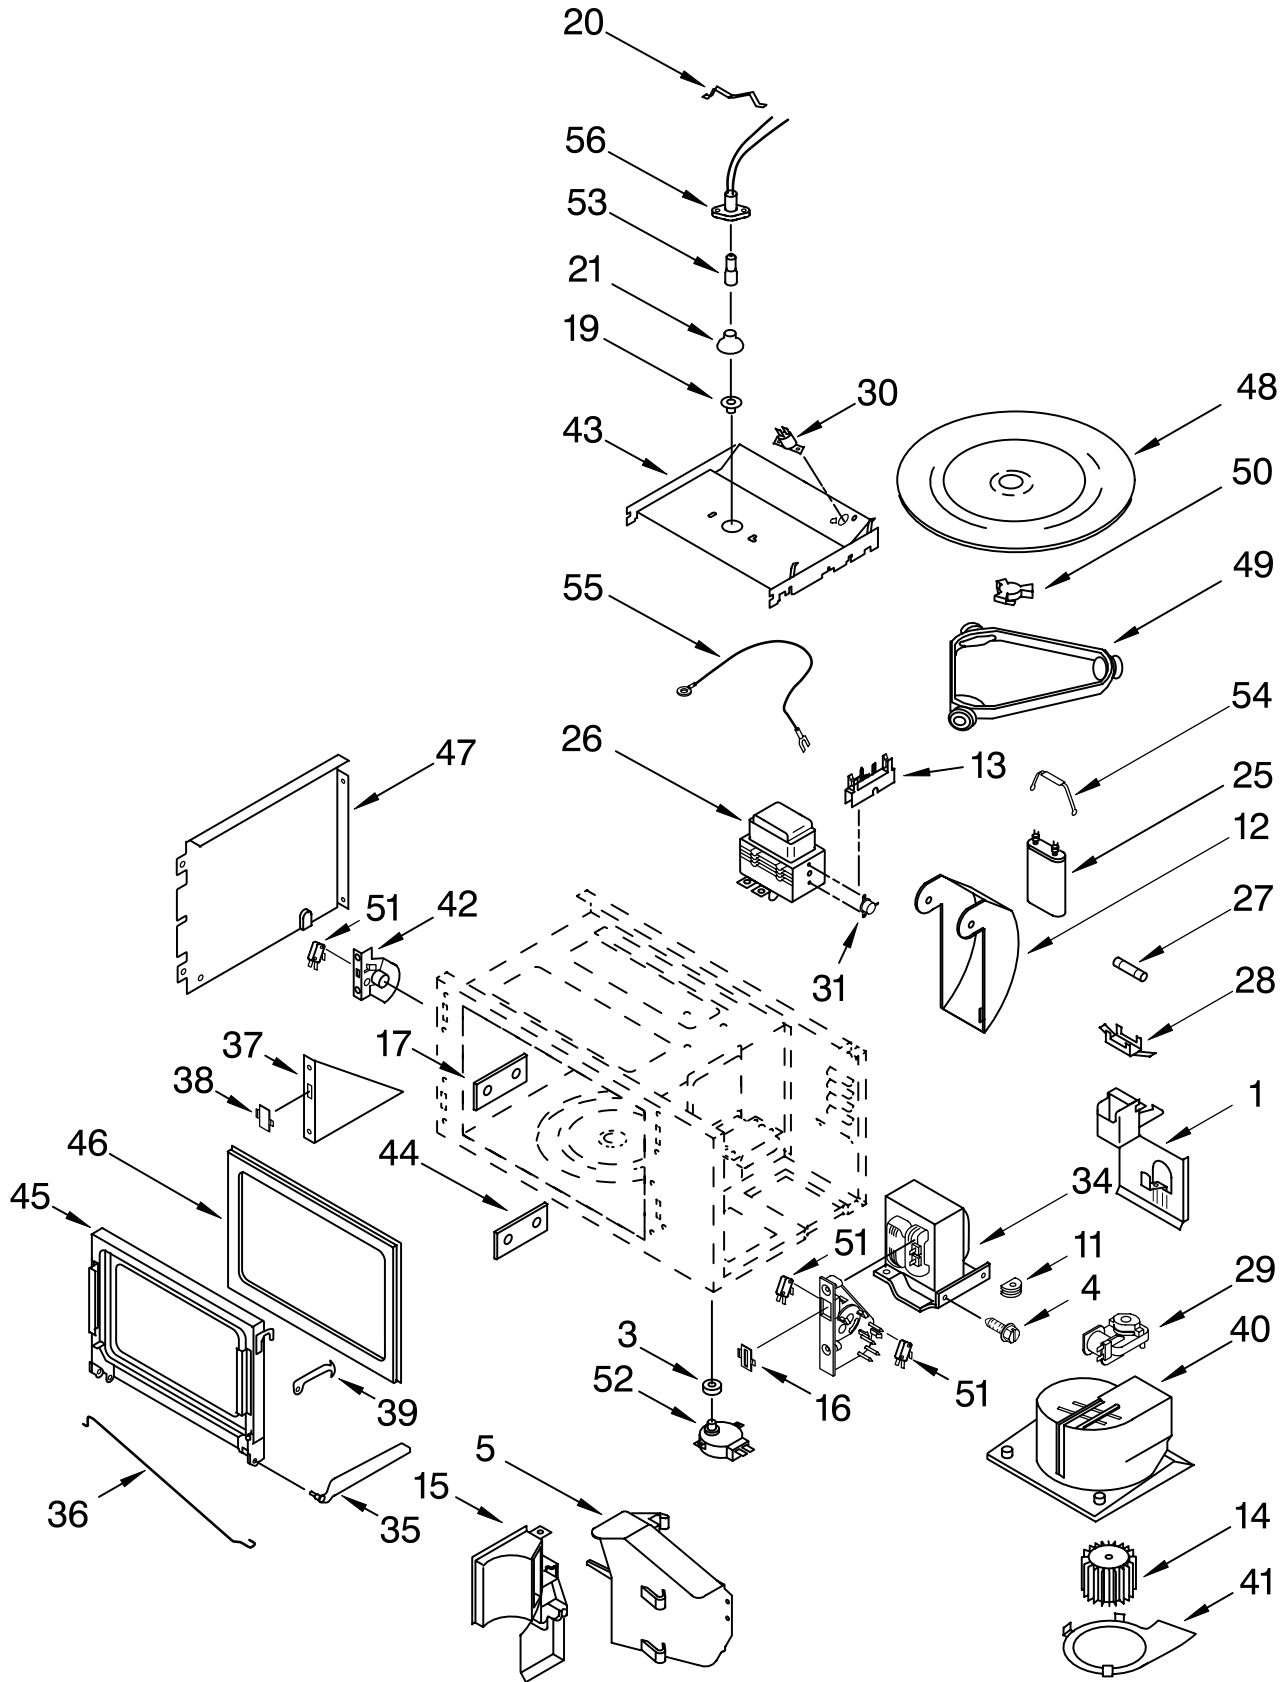

CABINET AND STIRRER PARTS

For Models: GMC275PRB00, GMC275PRQ00, GMC275PRT00, GMC275PRS00

(Black)

(White)

(Biscuit)

(S.Steel)

FOR ORDERING INFORMATION REFER TO PARTS PRICE LIST

CABINET AND STIRRER PARTS

For Models: GMC275PRB00, GMC275PRQ00, GMC275PRT00, GMC275PRS00

(Black)

(White)

(Biscuit)

(S.Steel)

Illus. No.	Part No.	DESCRIPTION	Illus. No.	Part No.	DESCRIPTION	Illus. No.	Part No.	DESCRIPTION
1	4375299	Bracket, Capacitor	29	4375278	Motor, Blower	43	4375337	Isolation Plate
3	4375037	Rubber Ring	30	4375279	Thermostat	44	4375338	Cover Plate
4	4375038	Screw	31	4375079	Thermostat	45	4375339	Plate, Door
5	4375314	Air Duct, Magnetron	34	4375286	Transformer	46	4375340	Inner Frame
11	4375315	Damper	35		Hinge, Door	47		Side Plate
12	4375260	Duct, Inlet		4375323	Left		4375341	Right
13	4375316	Insulation, Switch		4375324	Right		4375342	Left
14	4375322	Fan Wheel	36	4451008	Torsion Spring	48	4455915	Turntable
15	4375317	Duct, Air	37		Bracket, Hinge	49	4375344	Ring Assembly
16	4375264	Block, Slide		4375327	Left	50	4375345	Shaft
17	4375248	Cover Plate, Upper		4375328	Right	51	4375346	Switch
19	4375318	Lens, Lamp	38	4375329	Inlet	52	4375347	Motor, Turntable
20	4375319	Spring	39	4375331	Door Strap	53	4375348	Lamp
21	4375320	Reflector	40	4375333	Fan Cap	54	4375349	Rectifier
25	4375020	Capacitor	41	4375334	Fan Cap Bottom	55	4375350	Cable
26	4375072	Magnetron	42		Holder, Switch	56	4375351	Holder, Lamp
27	4375321	Fuse		4375335	Left			
28	4375231	Block, Fuse		4375336	Right			

FOR ORDERING INFORMATION REFER TO PARTS PRICE LIST