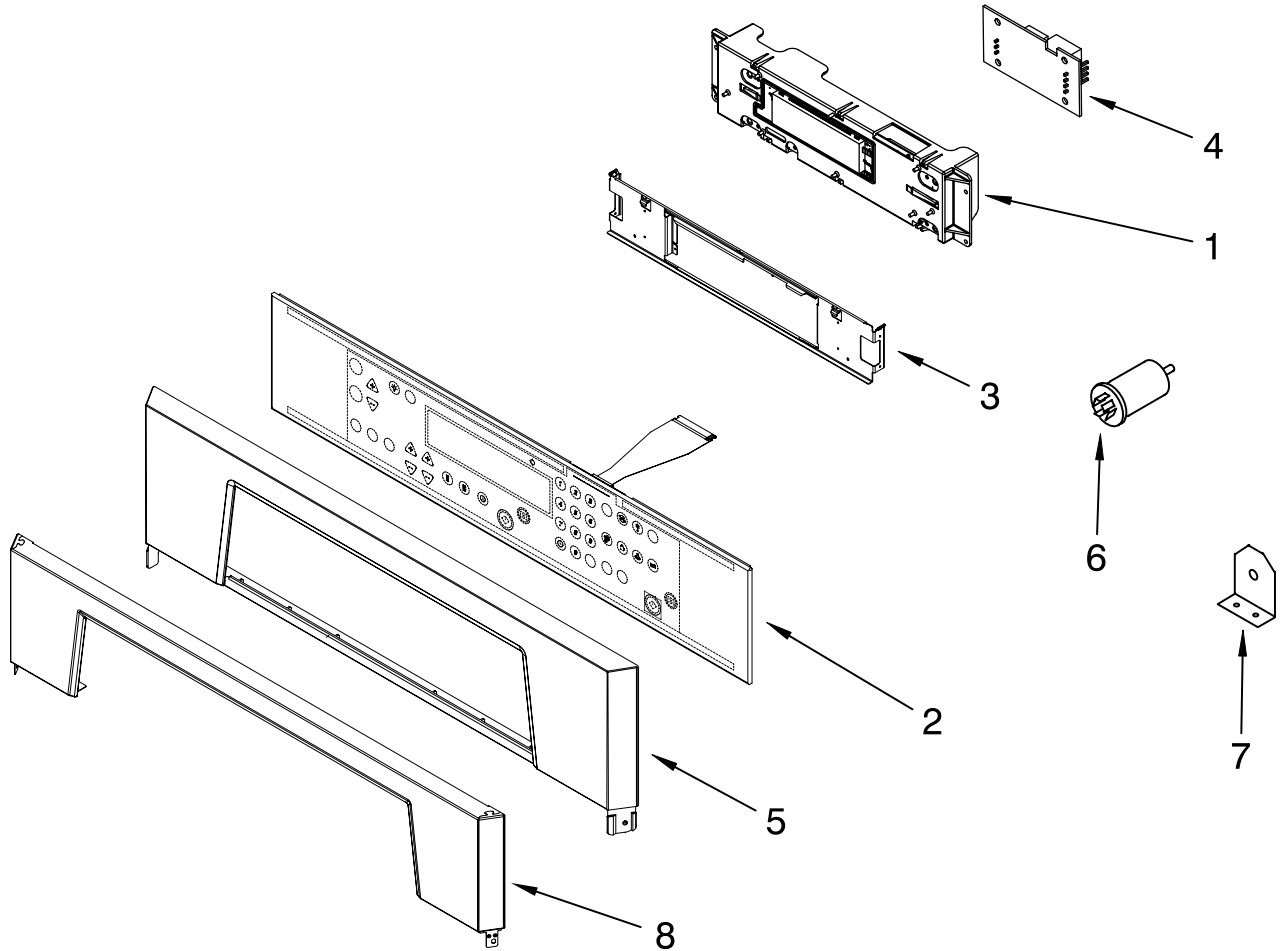

CONTROL PANEL PARTS

For Models: GMC275PRB00, GMC275PRQ00, GMC275PRT00, GMC275PRS00
(Black) (White) (Biscuit) (S.Steel)

Illus. No.	Part No.	DESCRIPTION
1	8303819	Assy, Control
2		Assy, Switch
	8303183	Black & Steel Mdl
	8303225	White Model
	8303231	Biscuit Model
3	8302991	Control, Bracket
	8281179	Screw
	4449745	Screw
4	8301848	Board, Mtrzd Latch
5		Control Panel
	8302844	Black Model
	8302845	White Model
	8302846	Biscuit Model
6	4451592	Filter
7	4451632	Bracket, Filter
8	8302878	Trim-Panel (Use on S.Steel model only)

FOR ORDERING INFORMATION REFER TO PARTS PRICE LIST