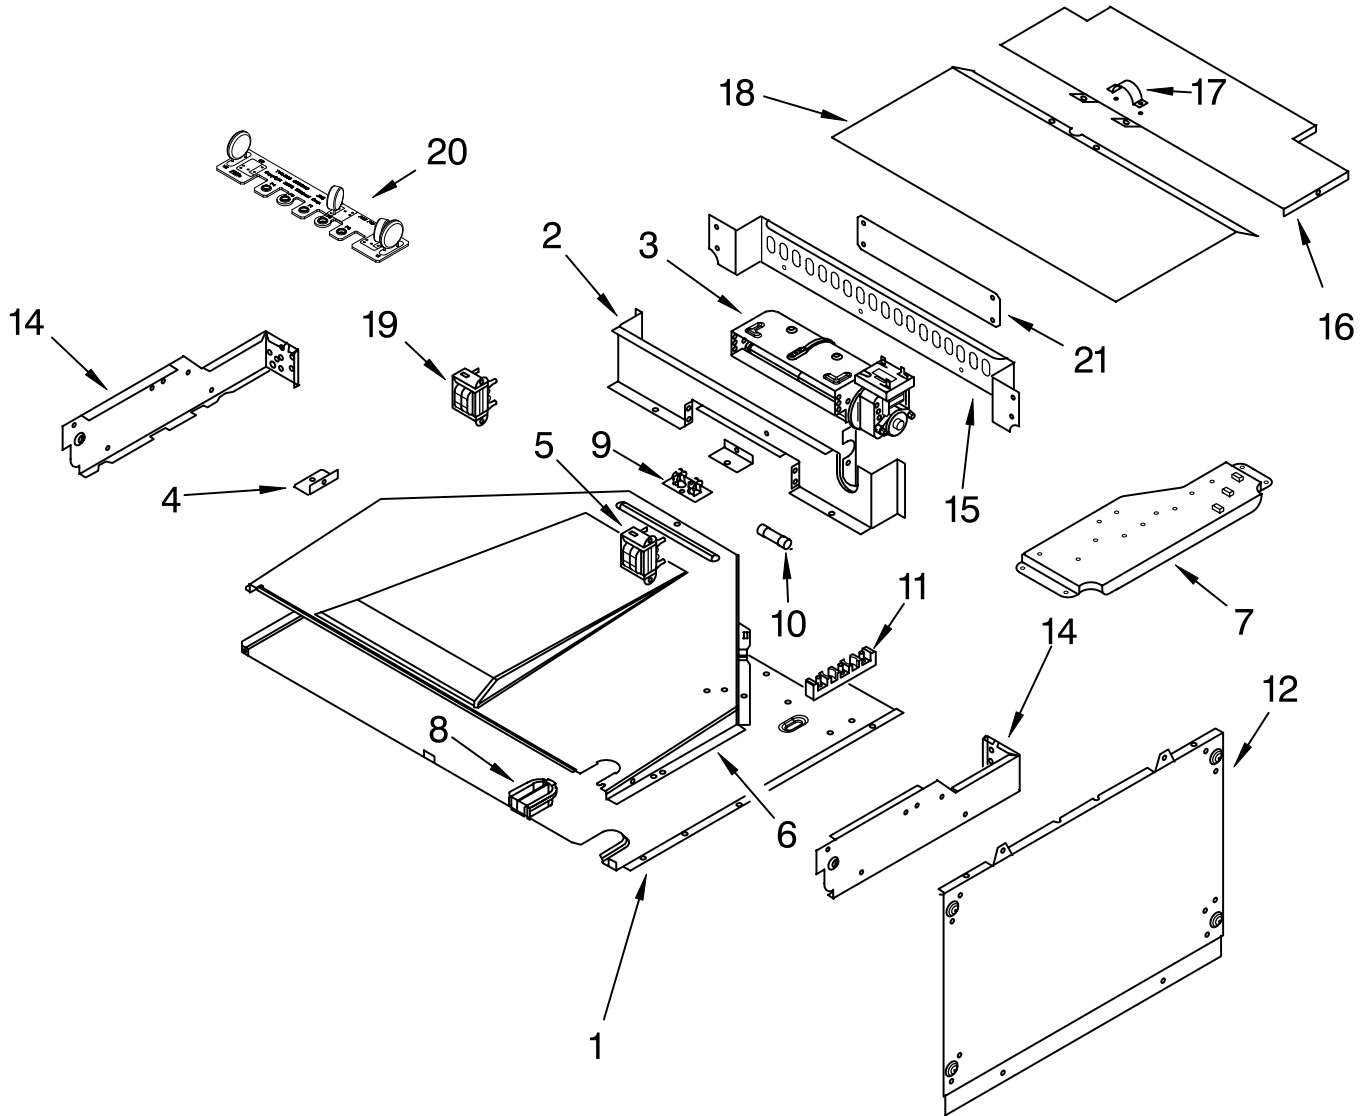

TOP VENTING PARTS

For Models: GMC275PRB00, GMC275PRQ00, GMC275PRT00, GMC275PRS00
(Black) (White) (Biscuit) (S.Steel)

Illus. No.	Part No.	DESCRIPTION
1	4450377	Cover, Top
	4450118	Nut
	4449809	Screw
2	4448935	Baffle, Blower
3	4450920	Blower
	1180485	Screw
4	4450027	Bracket, Duct
5	6610122	Transformer, (Lights)
	4449809	Screw
6	8303844	Exhaust Duct
7	4451789	Plate, Mounting
	4449809	Screw

Illus. No.	Part No.	DESCRIPTION
8	4449964	Grommet
	4449809	Screw
	112432	Nut
9	4454949	Holder, Fuse
	4449154	Screw
10	4454976	Fuse
11	4449868	Block, Terminal
	3400080	Screw
12	4452559	Side, Combo
	4449809	Screw
	4450038	Screw
14		Side, Control Top
	4451597	Right
	4451598	Left
	4449809	Screw

Illus. No.	Part No.	DESCRIPTION
15	4452244	Back, Control
	4449809	Screw
16	4450550	Cover, Top Rear
	4449809	Screw
17	4448664	Clamp
	4449809	Screw
18	4452366	Cover, Top Front
	4449809	Screw
19	8300642	Transformer, Control
20	8302143	Suppressor
21	4452247	Plate, Cover

FOR ORDERING INFORMATION REFER TO PARTS PRICE LIST