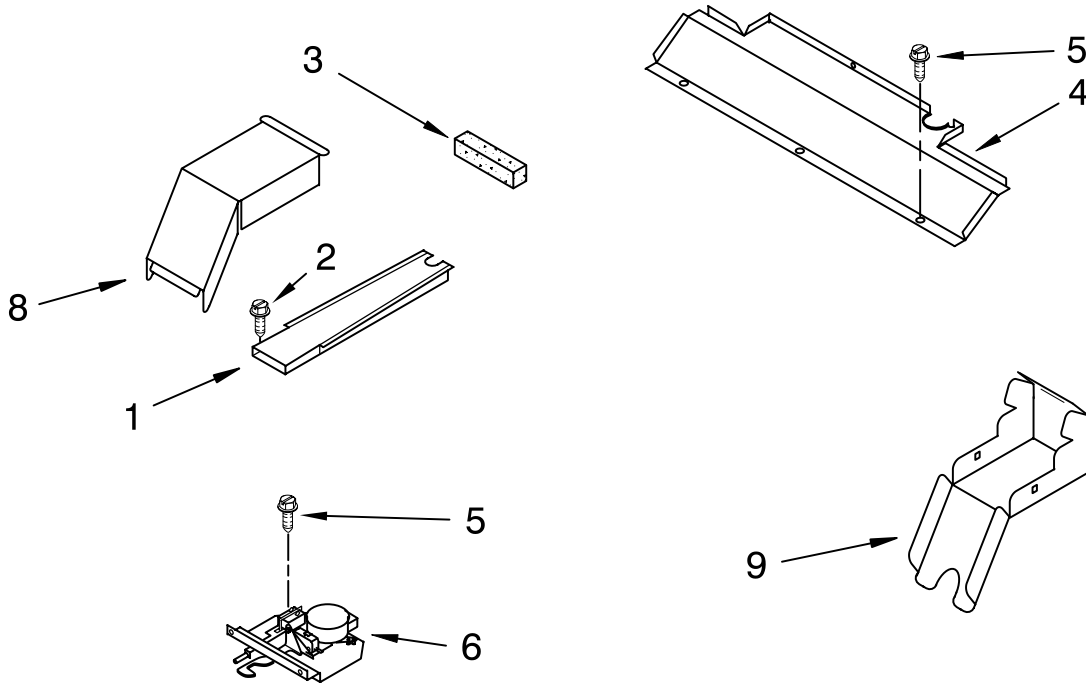

LATCH PARTS

For Models:GMC305PRS02
(Stainless)

Illus. No.	Part No.	DESCRIPTION
1	4451759	Vent, Exhaust
2	4449040	Screw
3	4451758	Seal, Foam
4	4450408	Baffle, Rear
5	4449154	Screw
6	9760888	Latch, Motorized
8	4455178	Vent, Top
9	4455177	Vent, Bottom

FOR ORDERING INFORMATION REFER TO PARTS PRICE LIST