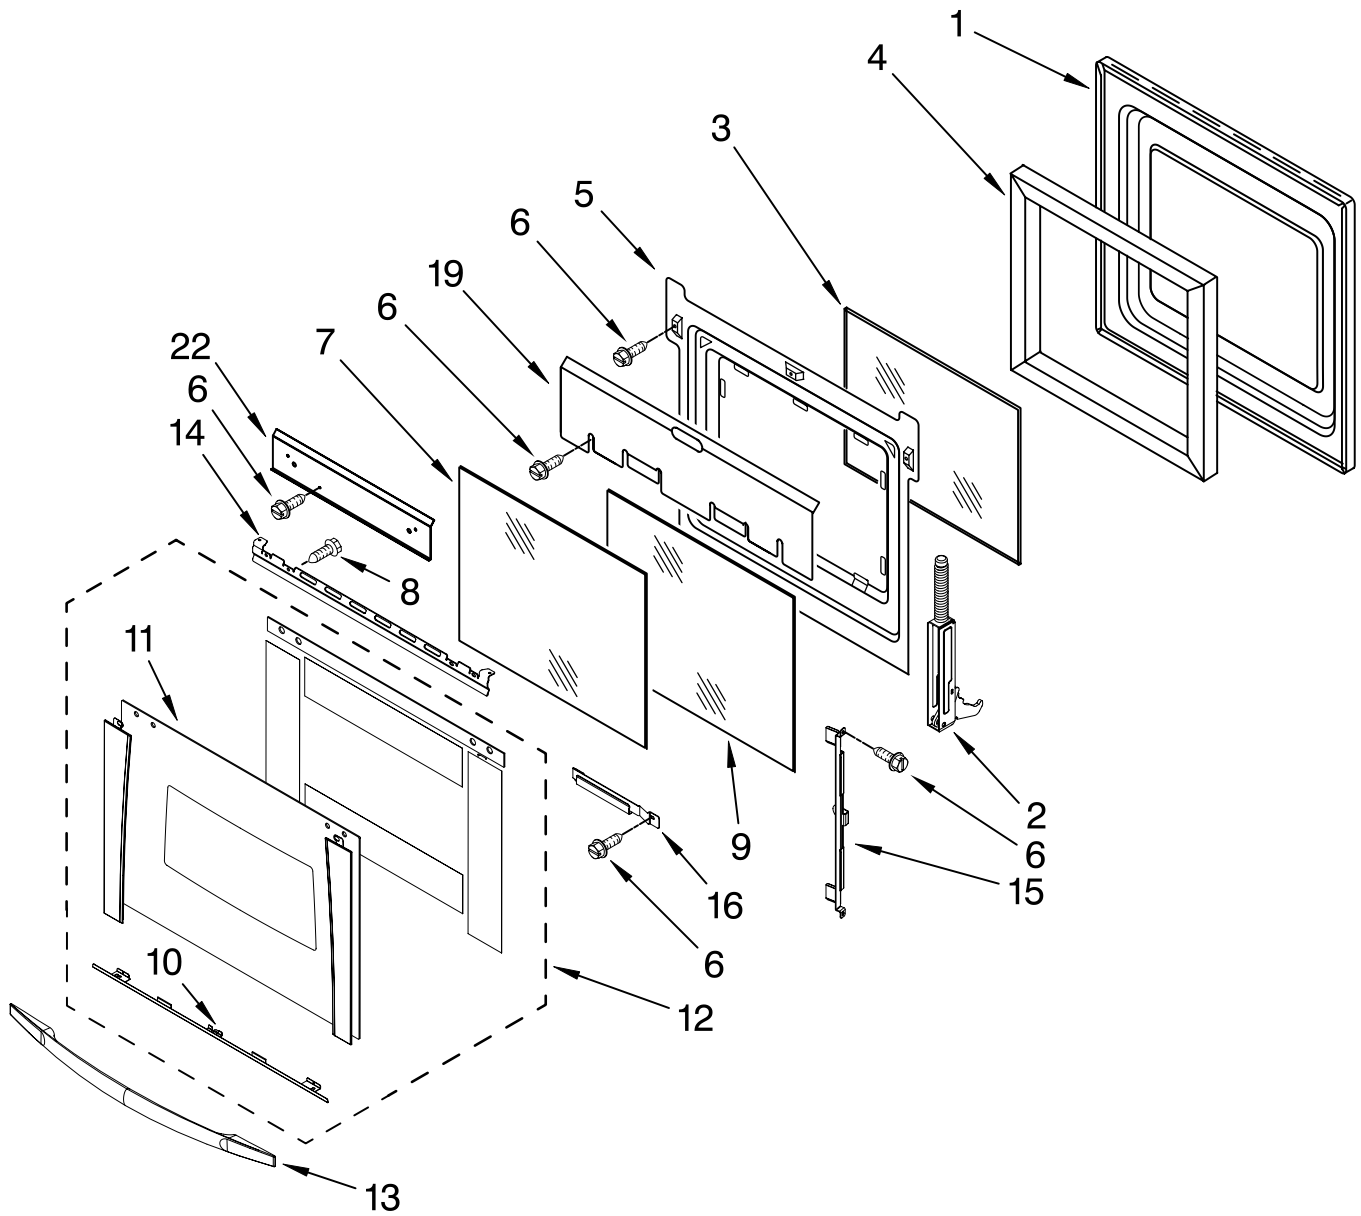

OVEN DOOR PARTS

For Models:GMC305PRS02
(Stainless)

Illus. No.	Part No.	DESCRIPTION
1	9759413	Panel, Door
2	9760577	Hinge, Door Right
	9760578	Left
3	4449259	Glass, Inner
4	4451722	Insulation, Door And Bottom Door
5	4457132	Retainer, Glass

Illus. No.	Part No.	DESCRIPTION
6	4449809	Screw
7	9759225	Glass, Inner
8	4451040	Screw
9	9759228	Glass, Inner
10	8303389BL	Clip, Door
11		Wings
	W10144995	Right
	W10144994	Left

Illus. No.	Part No.	DESCRIPTION
12	W10151080	Assembly, Door Glass
13	8303164	Handle, Door
14	W10136473	Bracket, Handle
15	9759229	Bracket(2nd Glass)
16	9759230	Bracket(3rd Glass)
19	4457103	Shield, Heat
22	4457114	Shield, Heat Bottom

FOR ORDERING INFORMATION REFER TO PARTS PRICE LIST