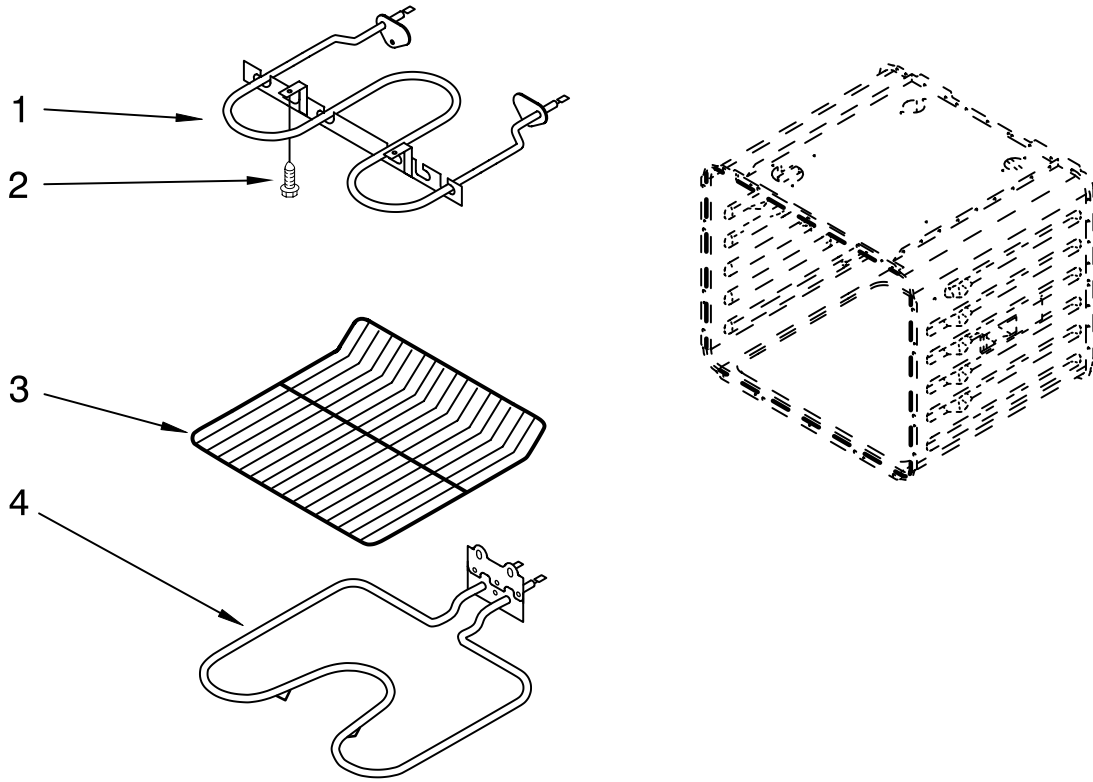

INTERNAL OVEN PARTS

For Models:GMC305PRS02
(Stainless)

Illus. No.	Part No.	DESCRIPTION
1	9760771	Element, Broil
2	4449154	Screw
3	4448717	Rack, Oven
4	9760766	Element, Convention Bake

FOR ORDERING INFORMATION REFER TO PARTS PRICE LIST