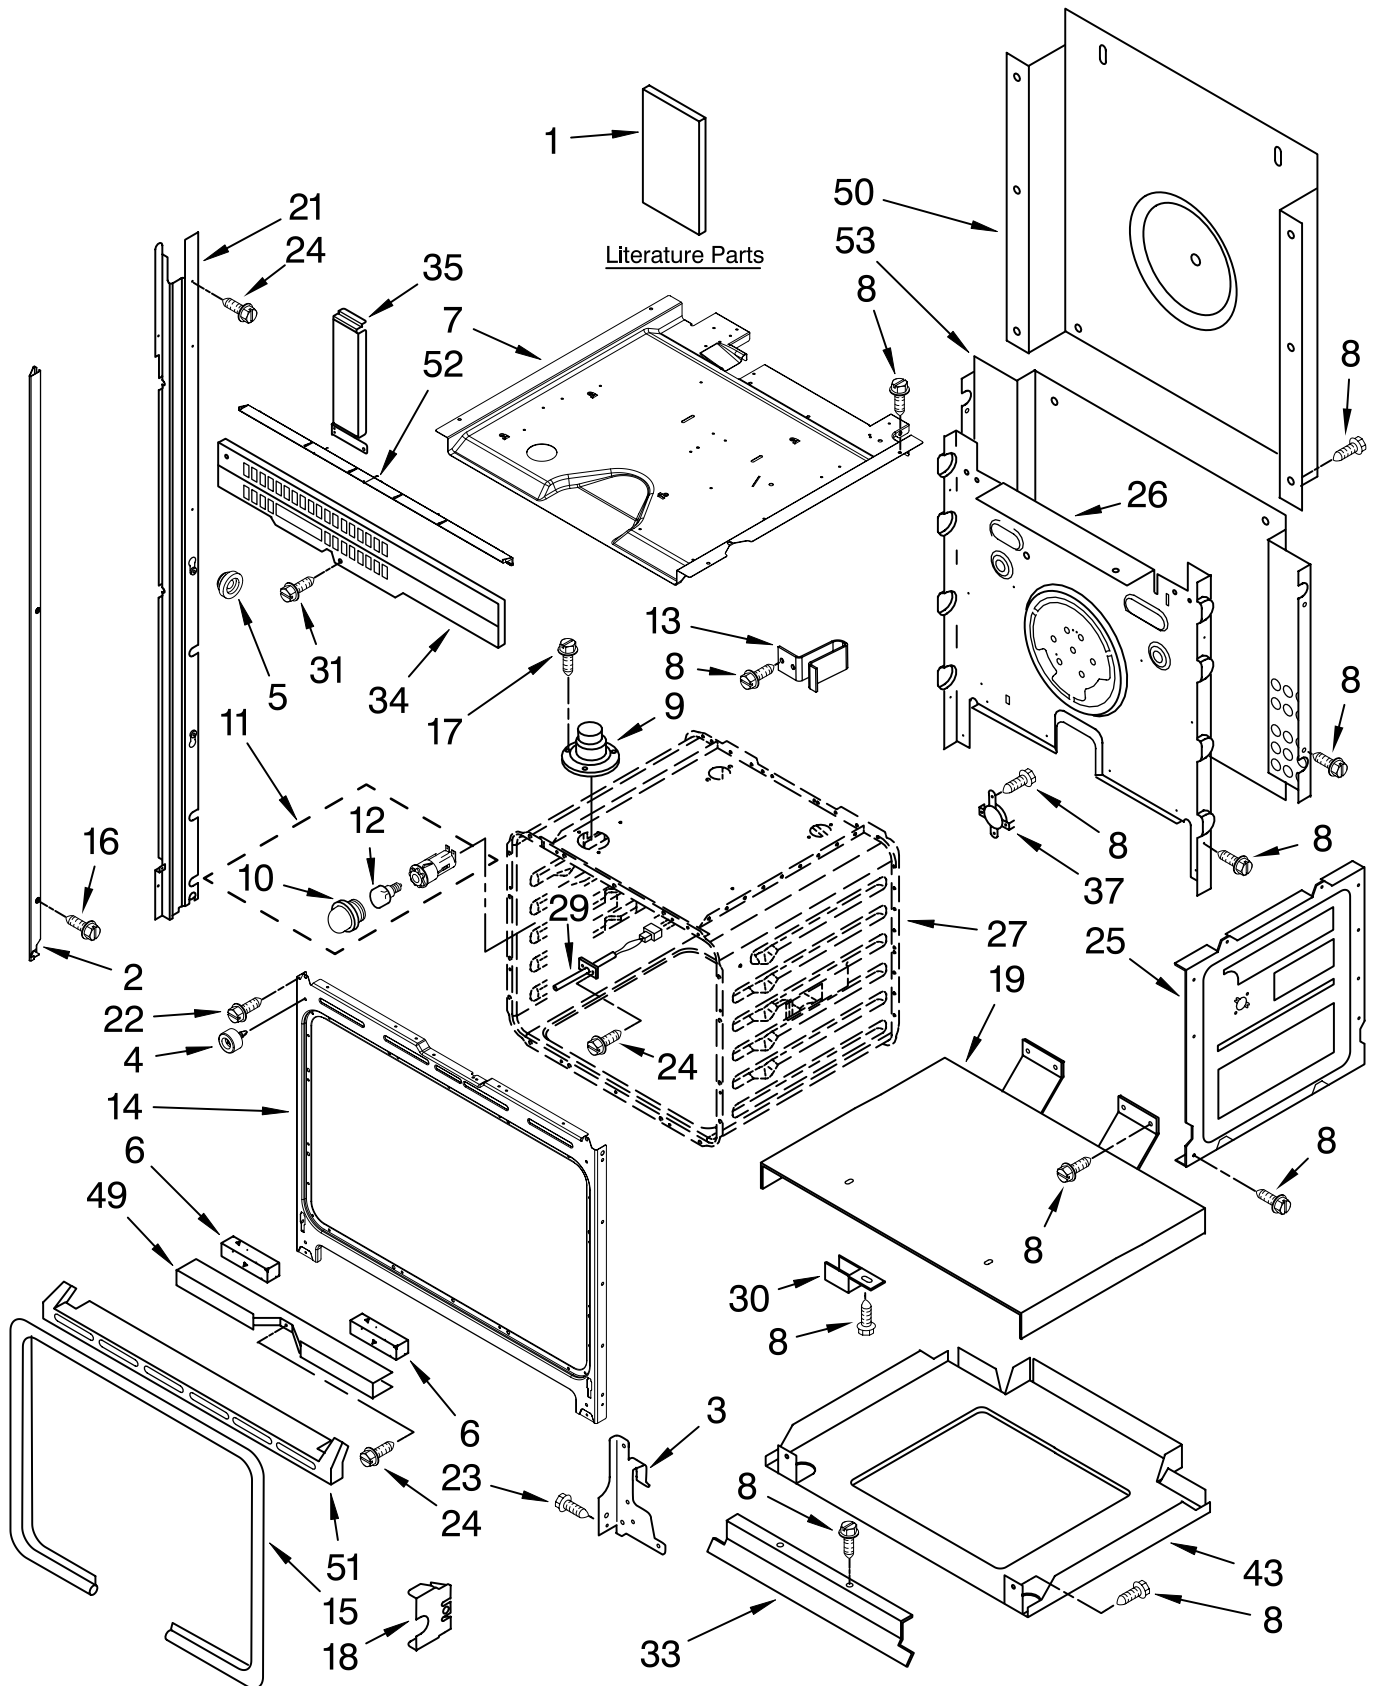

OVEN PARTS

For Models: GMC305PRS02
(Stainless)

30" BUILT-IN ELECTRIC
COMBO
SENSOR/SC
(GOLD LINE)

FOR ORDERING INFORMATION REFER TO PARTS PRICE LIST

OVEN PARTS

For Models: GMC305PRS02
(Stainless)

Illus. No.	Part No.	DESCRIPTION
1		Literature Parts Installation Instructions
	8303655	English
	8303780	French
		Use & Care Guide (Microwave)
	8304078	English
	8304082	French
		Use & Care Guide (Oven)
	8304077	English
	8304081	French
	8304173	Tech Sheet (Oven) Safer Cooking Tips
	3191638	English
	9759133	French
2		Trim, Side
	W10145006	Right
	W10145007	Left
3		Hinge, Receiver
	4455606	Right
	4455605	Left
4	W10105790	Bumper, Door

Illus. No.	Part No.	DESCRIPTION
5	4448444	Grommet, Mounting Rail
6	4452490	Spacer, Foam
7	8303099	Top, Chassis
8	4449809	Screw
9	4452158	Tube, Vent
10	W10067870	Lens, Light
11	W10009930	Assembly, Oven Light
12	4452166	Bulb, Light
13	8300791	Bracket, Combo
14	W10130368	Frame, Front
15	4455382	Gasket, Door
16	3400832	Screw
17	3196176	Screw
18	4452152	Bracket, Mounting
19	4451478	Support, Insulation Rail, Side
21	8303117	Right
	8303118	Left
22	4449040	Screw
23	4449743	Screw
24	4449154	Screw
25	4455641	Side, Chassis