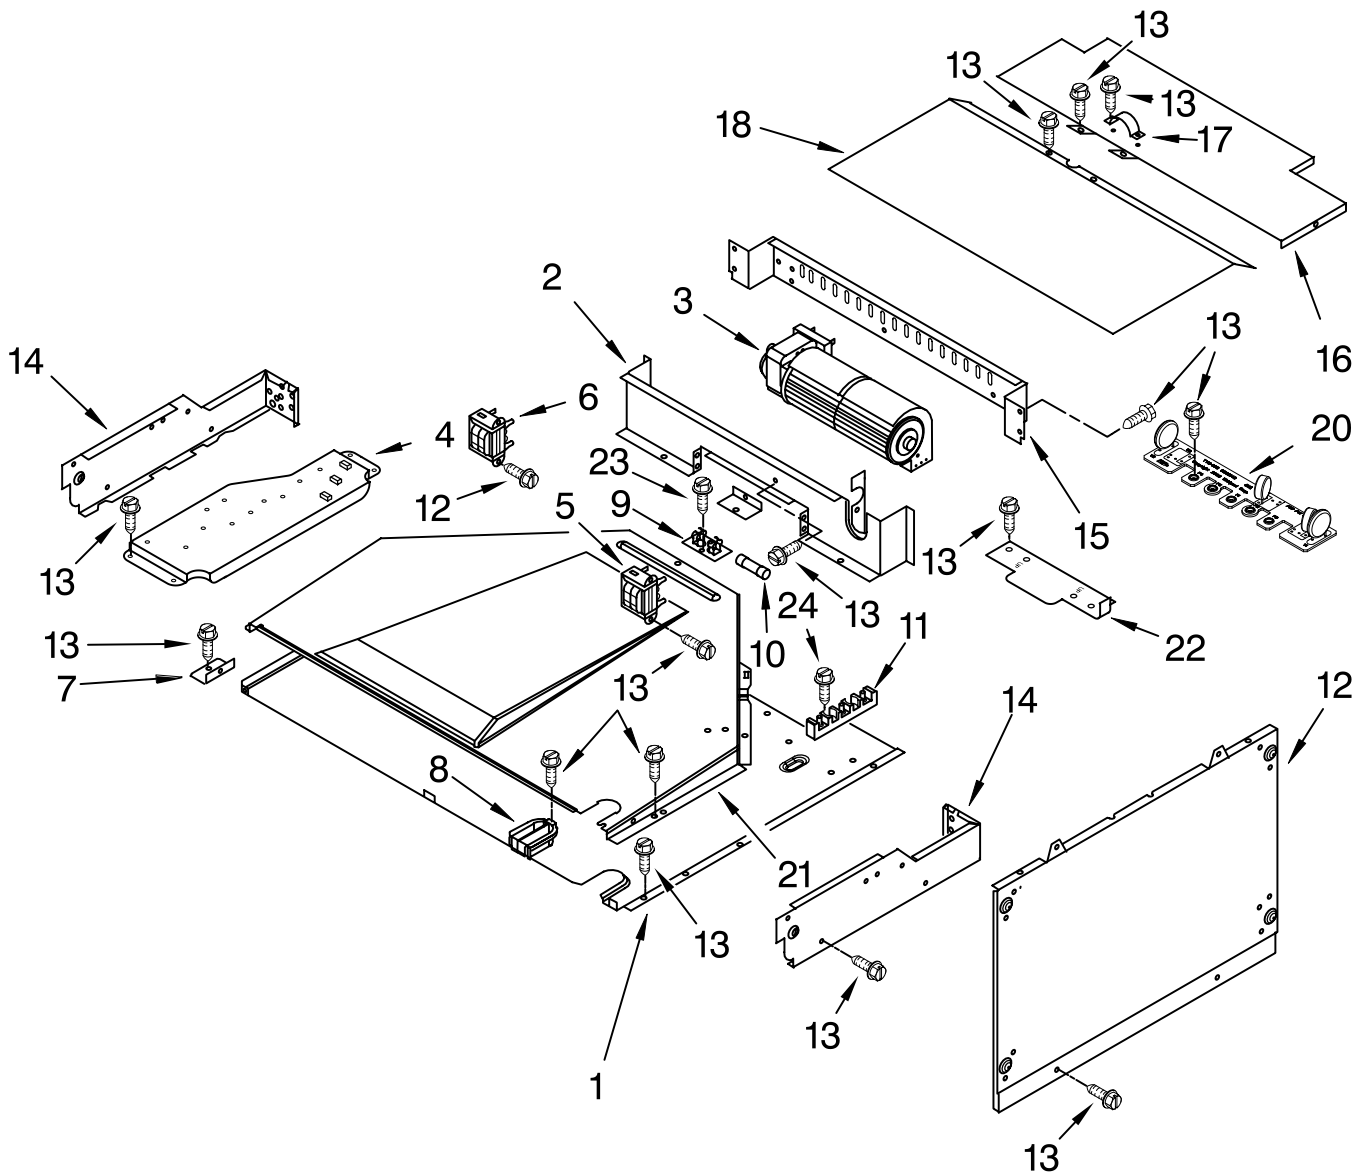

TOP VENTING PARTS

For Models:GMC305PRS02
(Stainless)

Illus. No.	Part No.	DESCRIPTION
1	4450378	Cover, Top
2	4448935	Baffle, Blower
3	4450920	Blower 1200 RPM
	W10016550	45 MM
4	4451789	Plate, Mounting
5	9760588	Transformer, Lights
6	8300642	Transformer, Control

Illus. No.	Part No.	DESCRIPTION
7	4450027	Bracket, Duct
8	4449964	Grommet
9	4454949	Holder, Fuse
10	W10017410	Fuse, Time Delay
11	4449868	Block, Terminal
12	4452559	Side, Combo
13	4449809	Screw
14	4451597	Right Side, Control Top
	4451598	Left

Illus. No.	Part No.	DESCRIPTION
15	W10123223	Back, Control
16	4450551	Cover, Top Rear
17	4448664	Clamp
18	4452367	Cover, Top Front
20	8302143	Suppressor
21	4451634	Duct, Exhaust
22	4455191	Plate, Service
23	4449154	Screw
24	3400080	Screw

FOR ORDERING INFORMATION REFER TO PARTS PRICE LIST