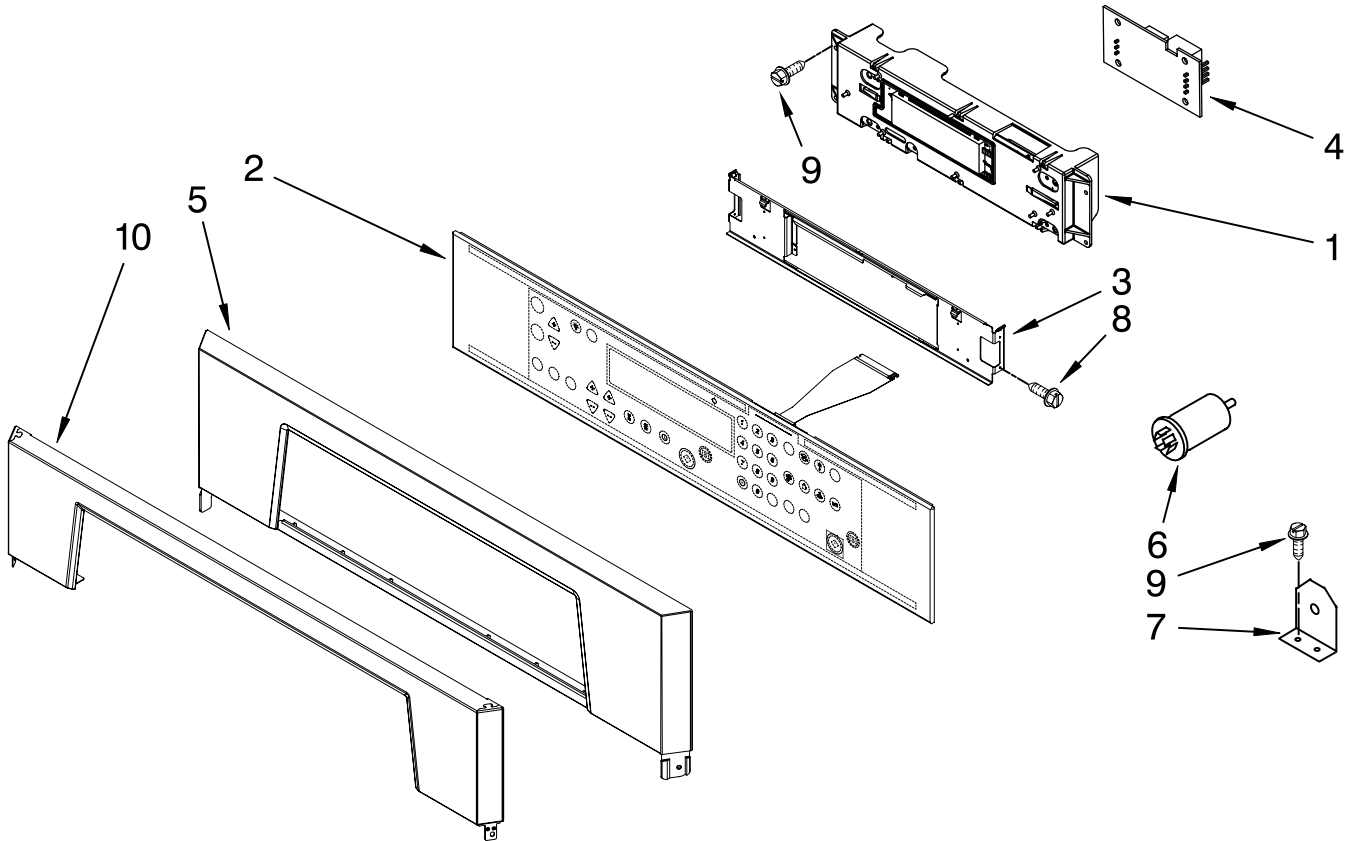

**FOLLOWING PARTS
NOT ILLUSTRATED**

INSULATION

4449316	Insulation, Wrap
4450365	Insulation, Back

FOR ORDERING INFORMATION REFER TO PARTS PRICE LIST

CONTROL PANEL PARTS

For Models:GMC305PRS02
(Stainless)

Illus. No.	Part No.	DESCRIPTION
1	W10105800	Assembly, Control
2	8303948	Assembly, Switch
3	W10153086	Backer, Control
4	8301848	Board, Motorized Latch
5	8302848	Control Panel
6	4451592	Filter
7	4451632	Bracket, Filter
8	4449745	Screw
9	4449809	Screw
10	W10144998	Trim, Cooktop