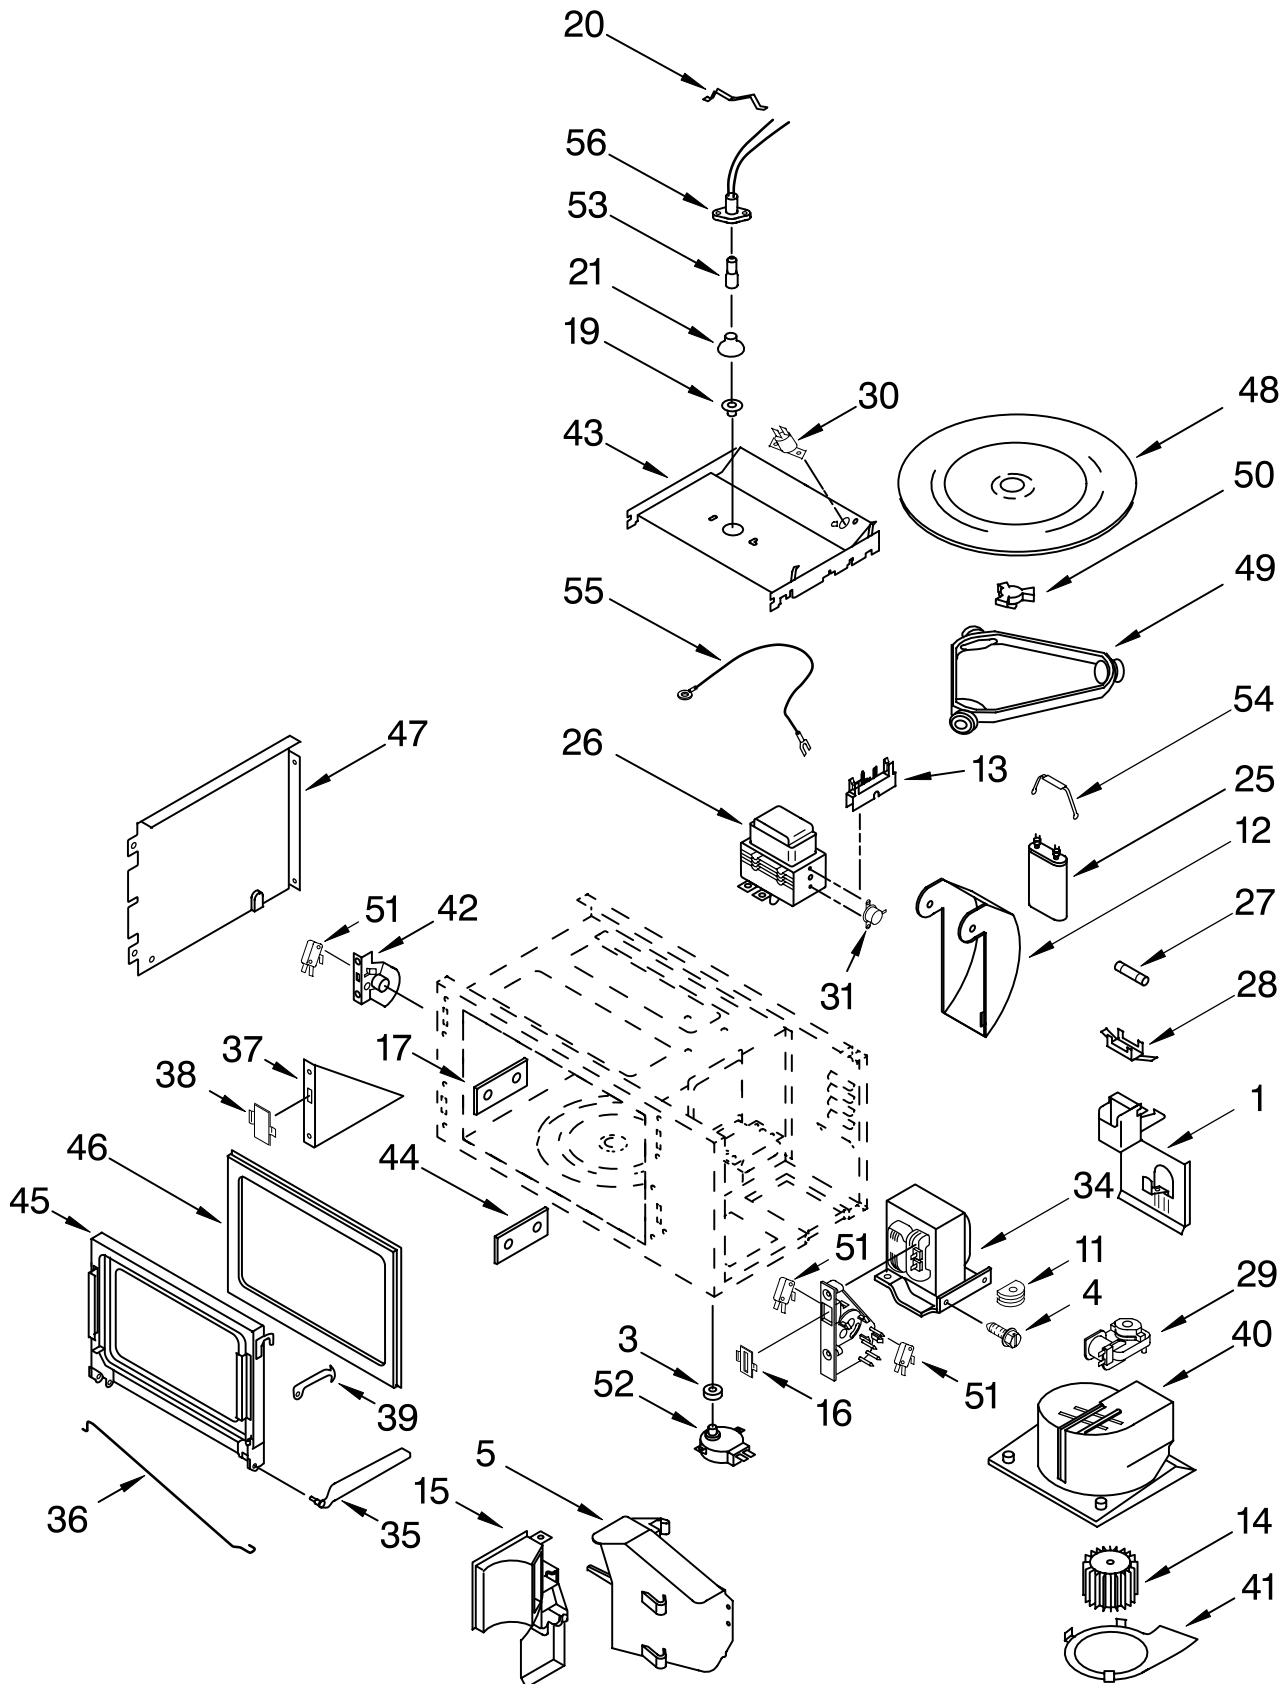

CABINET AND STIRRER PARTS

For Models: GMC305PRS02
(Stainless)

FOR ORDERING INFORMATION REFER TO PARTS PRICE LIST

CABINET AND STIRRER PARTS

For Models:GMC305PRS02
(Stainless)

Illus. No.	Part No.	DESCRIPTION	Illus. No.	Part No.	DESCRIPTION	Illus. No.	Part No.	DESCRIPTION
1	4375299	Bracket, Capacitor	27	4375321	Fuse	42		Switch Holder
3	4375037	Rubber Ring	28	4375231	Block, Fuse		4375335	Left
4	4375038	Screw	29	4375278	Motor, Blower		4375336	Right
5	4375314	Air Duct, Magnetron	30	4375279	Thermostat	43	4375337	Isolation Plate
11	4375315	Damper	31	4375079	Thermostat	44	4375338	Cover Plate
12	4375260	Duct, Inlet	34	4375286	Transformer	45	4375339	Door Plate
13	4375316	Insulation, Switch	35		Hinge, Door	46	4375340	Inner Frame
14	4375322	Fan Wheel		4375323	Left	47		Side Plate
15	4375317	Duct, Air		4375324	Right		4375341	Left
16	4375264	Block, Side	36	4451009	Torison Spring		4375342	Right
17	4375248	Cover Plate, Upper	37		Bracket, Hinge	48	4455915	Turntable
19	4375318	Lens, Lamp		4375327	Left	49	4375344	Ring Assembly
20	4375319	Spring		4375328	Right	50	4375345	Shaft
21	4375320	Reflector	38	4375329	Inlet	51	4375346	Switch
25	4375020	Capacitor	39	4375330	Door Strap	52	4375347	Motor, Turntable
26	4375072	Magnetron	40	4375333	Fan Cap	53	4375348	Lamp
			41	4375334	Fan Cap Bottom	54	4375349	Rectifier
						55	4375350	Cable
						56	4375351	Lamp Holder

IMPORTANT PRODUCT SAFETY INFORMATION

ADVISE CONSUMERS OF AN ELECTROCUTION HAZARD WITH DO – IT – YOURSELF REPAIRS OF MICROWAVE OVENS.

The U.S. Consumer Product Safety Commission warns against do – it – yourself repairs of microwave ovens. Microwave ovens use high voltage which makes it particularly hazardous for consumers to remove the cover and touch electrical parts.

STRONGLY RECOMMEND THAT CONSUMERS HAVE PROFESSIONALS REPAIR MICROWAVE OVENS.

FOR ORDERING INFORMATION REFER TO PARTS PRICE LIST