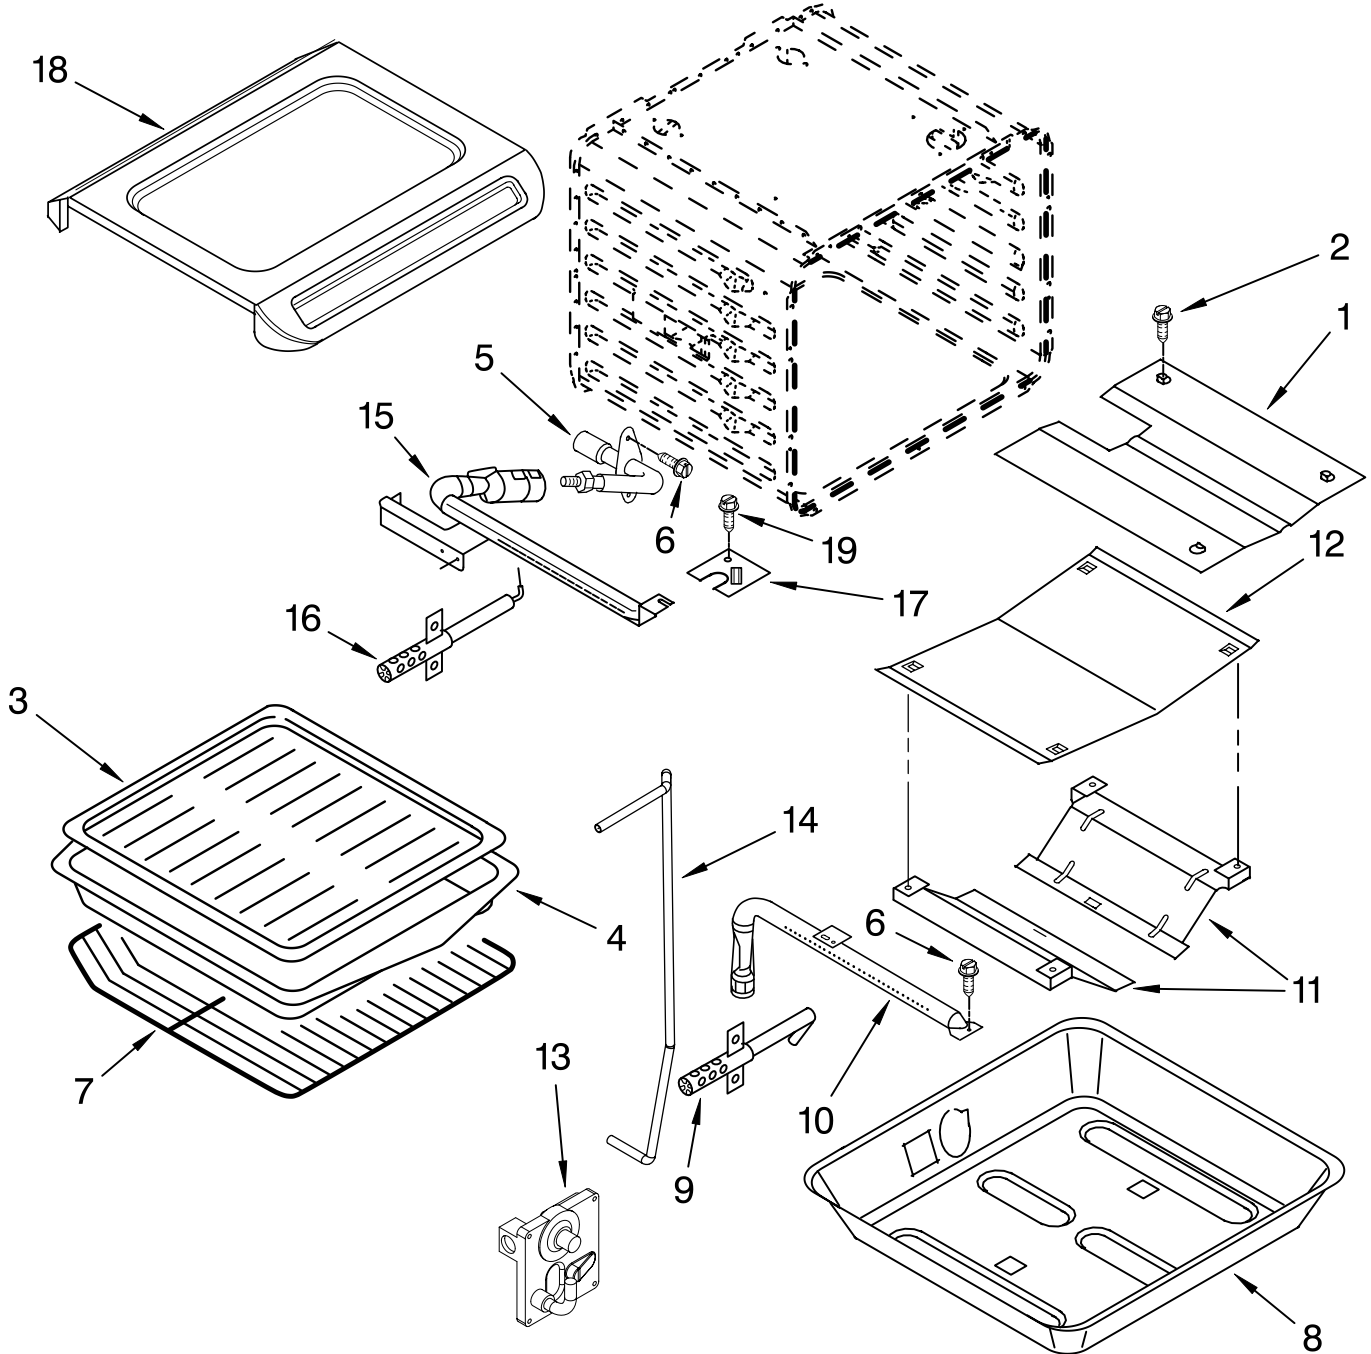

FOR ORDERING INFORMATION REFER TO PARTS PRICE LIST

TOP VENTING PARTS

For Models: GW395LEPB01, GW395LEPQ01, GW395LEPT01, GW395LEPS01
 (Black) (White) (Biscuit) (S.Steel)

Illus. No.	Part No.	DESCRIPTION
1	9758810	Front, Air Duct
2		Top, Air Duct
	9757827	L.Hand
	9757828	R.Hand
3	9759320	Blower
4	4451758	Block, Foam
5		Corner, Air Duct
	9756639	R.Hand
	9756638	L.Hand
6	9757117BL	Vent, (Control Panel)
7	4450038	Screw
8	4449809	Screw
9	4449040	Screw

FOR ORDERING INFORMATION REFER TO PARTS PRICE LIST

INTERNAL OVEN PARTS

For Models: GW395LEPB01, GW395LEPQ01, GW395LEPT01, GW395LEPS01
(Black) (White) (Biscuit) (S.Steel)

Illus. No.	Part No.	DESCRIPTION
1	9752980	Shield, Flame
2	3196176	Screw
3	4457277	Grill, Broiler
4	4457276	Pan, Broiler
5	9757779	Fitting, Broiler
6	3196176	Screw
7	4448717	Rack, Oven