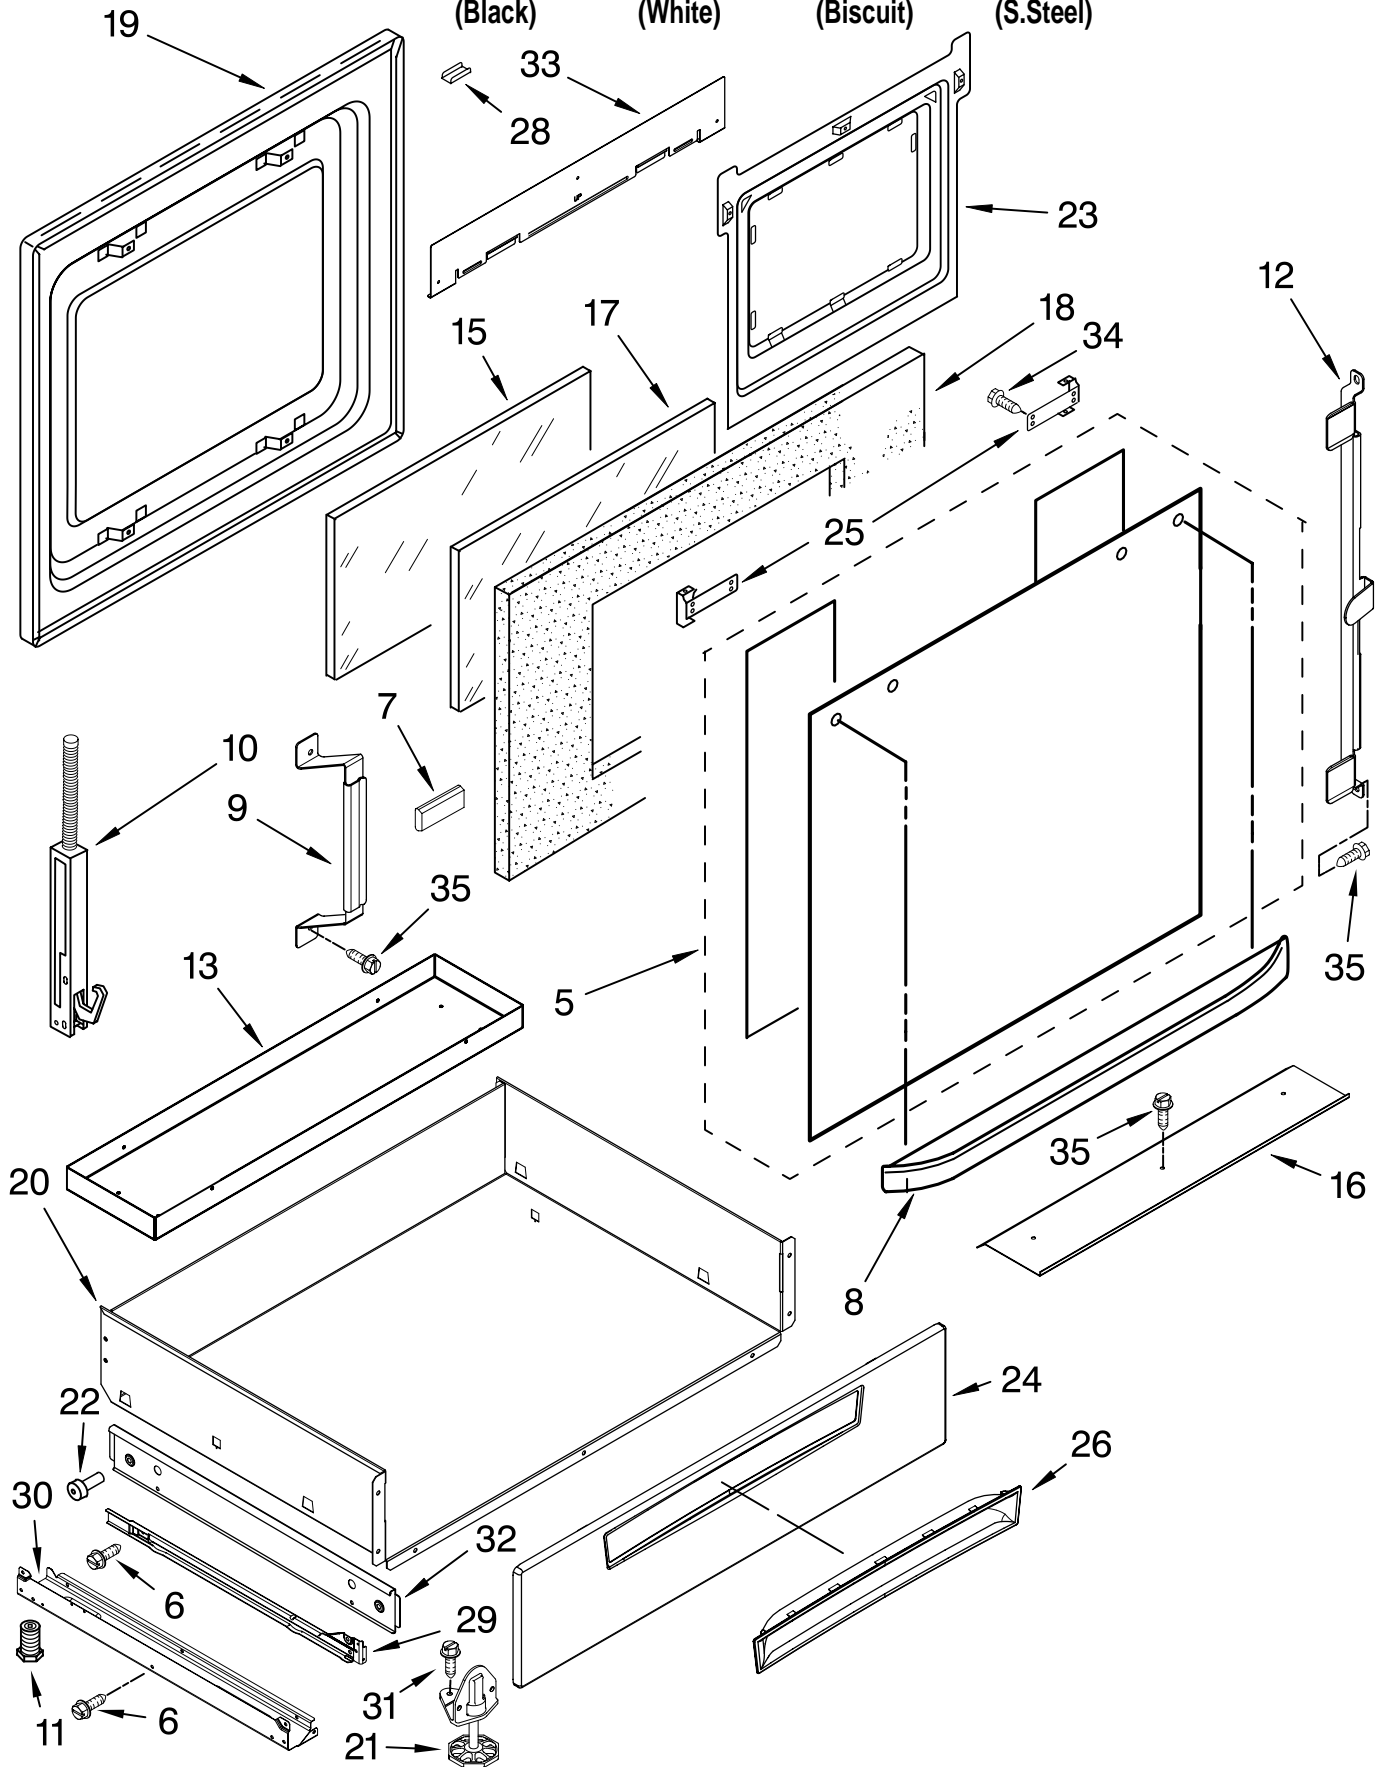

DOOR AND DRAWER PARTS

For Models: GW395LEPB01, GW395LEPQ01, GW395LEPT01, GW395LEPS01
(Black) (White) (Biscuit) (S.Steel)

FOR ORDERING INFORMATION REFER TO PARTS PRICE LIST

DOOR AND DRAWER PARTS

For Models: GW395LEPB01, GW395LEPQ01, GW395LEPT01, GW395LEPS01
(Black) (White) (Biscuit) (S.Steel)

Illus. No.	Part No.	DESCRIPTION		
5		Glass, Door Front		
	9759641	Black		
	9759639	White		
	9759640	Biscuit		
6	9759642	S.Steel		
	3196537	Screw		
	7	9759635	Spacer, Glass	
		8		Handle, Door
4448854	Black			
4448855	White			
9	4448856	Biscuit		
	9	8302094	Bracket, Central	
		10		Hinge, Door
	9760571		White RH	
	9760572	White LH		
11	9761935	Foot, Rear		
12	8302092	Bracket, Side		
13	9760592	Panel, Drawer		
15	9757706	Glass, Inner		
16	4457114	Shield, Heat Btm		
17	4449263	Glass, Inner (2)		
18	4451722	Insulation, Door		
19	9759413	Liner, Door		
20	9757806	Drawer & Roller		
21	3196037	Foot, Front		
22	422604	Roller, Drawer		
23	4457132	Retainer, Glass		
24		Front, Drawer		
	4453921WH	White		
	4453921BL	Black		
	4453921BT	Biscuit		
	4453921SS	S.Steel		
25		Bracket, Handle		
	9763497	R. Hand		
	9763496	L. Hand		
	4451040	Screw		
26		Handle, Drawer		
	9756674WH	White		
	9756674BT	Biscuit		
	9756674BL	Black		
28	4450863	Retainer, Clip		
29		Track, Drawer		
	9756837	R.Side		
	9756839	L.Side		
30		Side, Base		
	9759953	R.Side		
	9759954	L.Side		
31	4449743	Screw		
32	9756673	Guide, Roller		
33	9757707	Shield, Heat Top		
34	4451040	Screw		
35	4449809	Screw		

FOR ORDERING INFORMATION REFER TO PARTS PRICE LIST