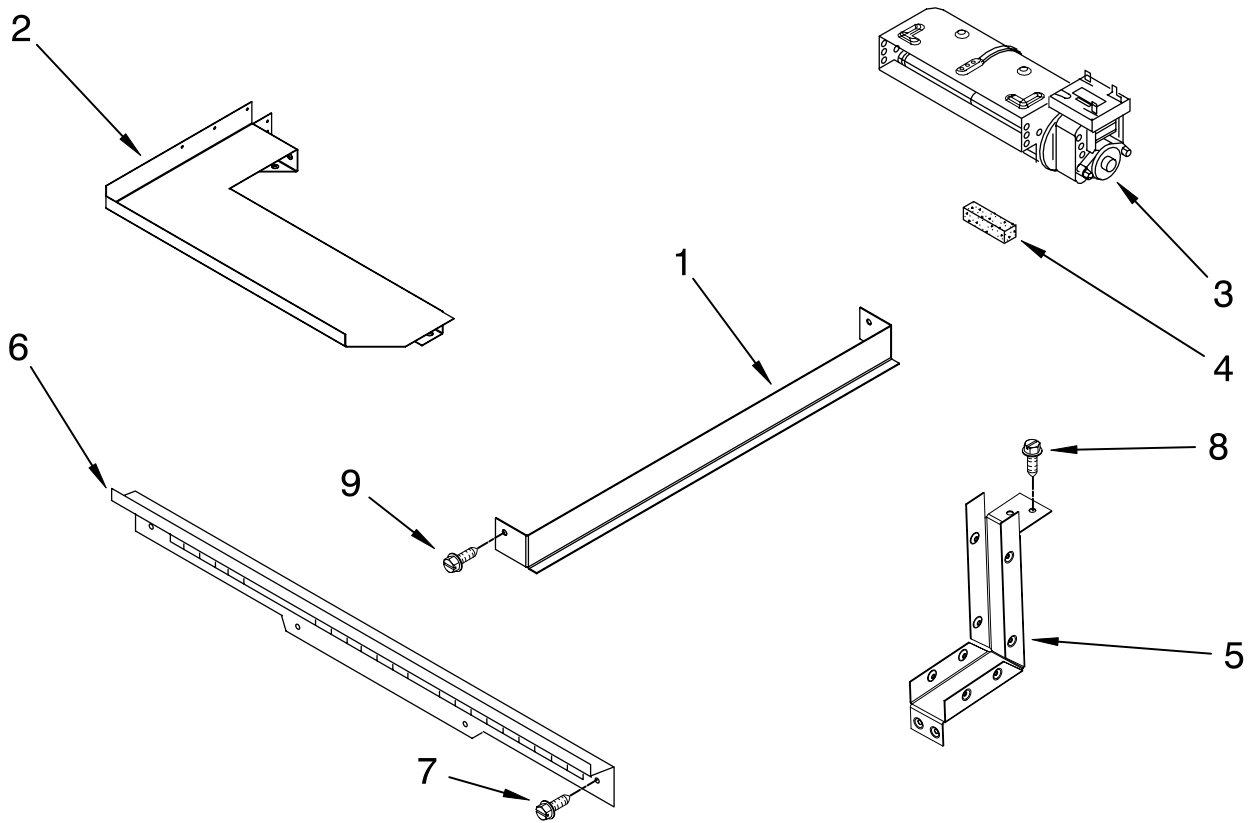

TOP VENTING PARTS

For Models: GW395LEPB01, GW395LEPQ01, GW395LEPT01, GW395LEPS01
(Black) (White) (Biscuit) (S.Steel)

Illus. No.	Part No.	DESCRIPTION
1	9758810	Front, Air Duct
2		Top, Air Duct
	9757827	L.Hand
	9757828	R.Hand
3	9759320	Blower
4	4451758	Block, Foam
5		Corner, Air Duct
	9756639	R.Hand
	9756638	L.Hand
6	9757117BL	Vent, (Control Panel)
7	4450038	Screw
8	4449809	Screw
9	4449040	Screw

FOR ORDERING INFORMATION REFER TO PARTS PRICE LIST