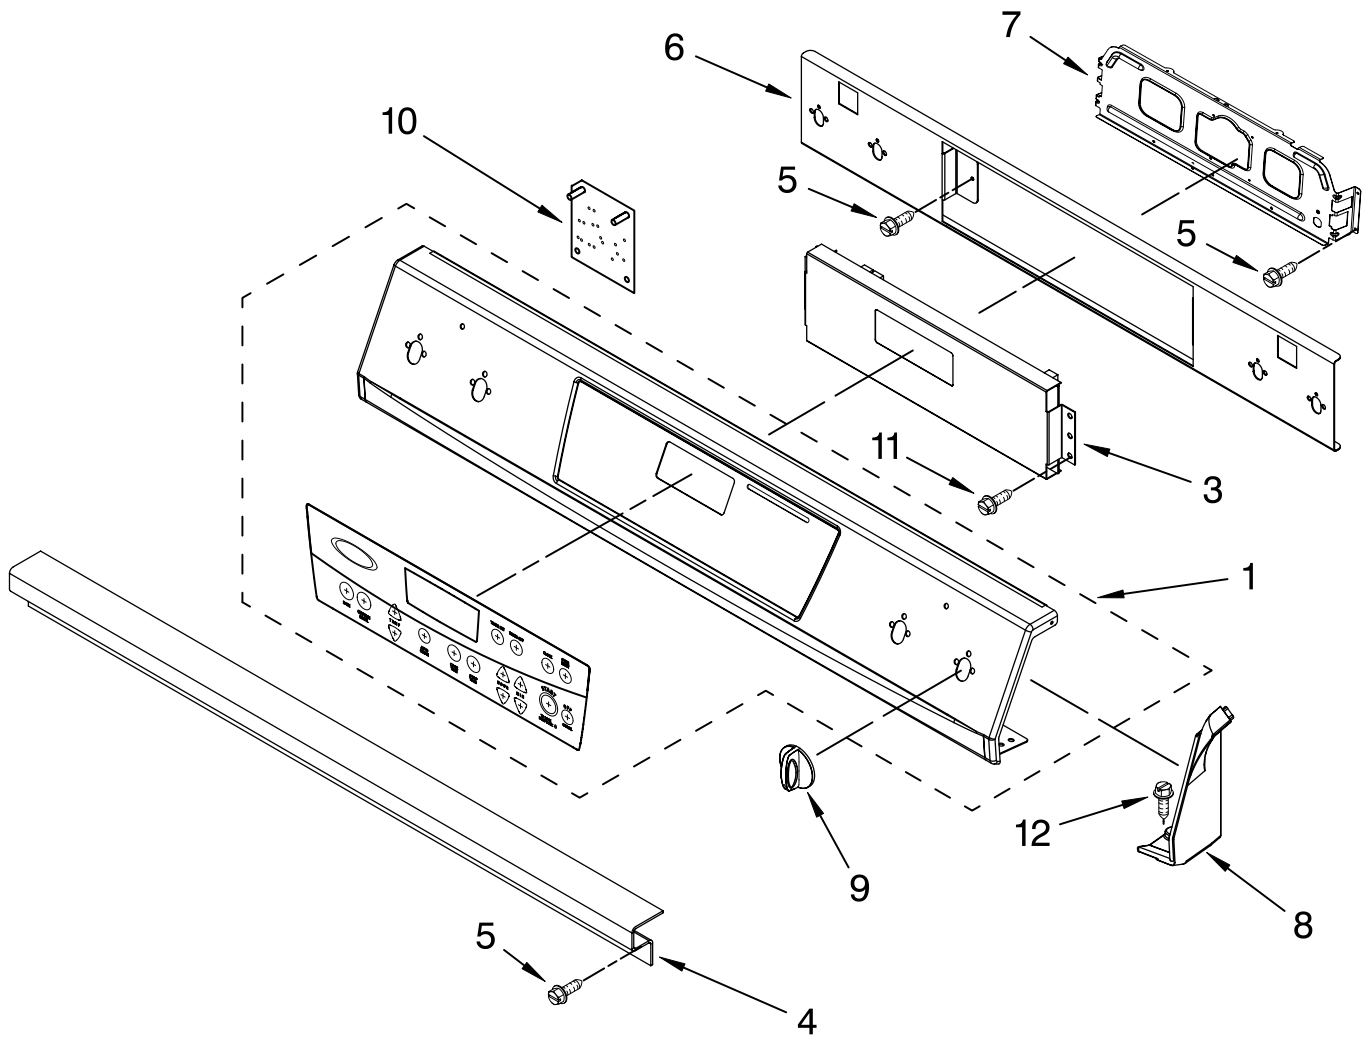

CONTROL PANEL PARTS

For Models: GW395LEPB01, GW395LEPQ01, GW395LEPT01, GW395LEPS01
(Black) (White) (Biscuit) (S.Steel)

Illus. No.	Part No.	DESCRIPTION
1		Control Panel
	8191141	White
	8191142	Biscuit
	8191143	Black
	8191144	S.Steel
3	9760013	Control, Migration
4	9757119	Bracket, Console
5	3196537	Screw
6	9759731	Bracket, Control

Illus. No.	Part No.	DESCRIPTION
7	9757409	Support, Gas Valve
8		Endcap
	9756614BT	Biscuit LH
	9756614WH	White LH
	9756614BL	Black LH
	9756611BT	Biscuit RH
	9756611WH	White RH
	9756611BL	Black RH

Illus. No.	Part No.	DESCRIPTION
9		Knob
	9759941BL	Black
	9759941WH	White
	9759941BT	Biscuit
10	9758080	Module, Spark
11	9780271	Screw
12	3196172	Screw

FOR ORDERING INFORMATION REFER TO PARTS PRICE LIST