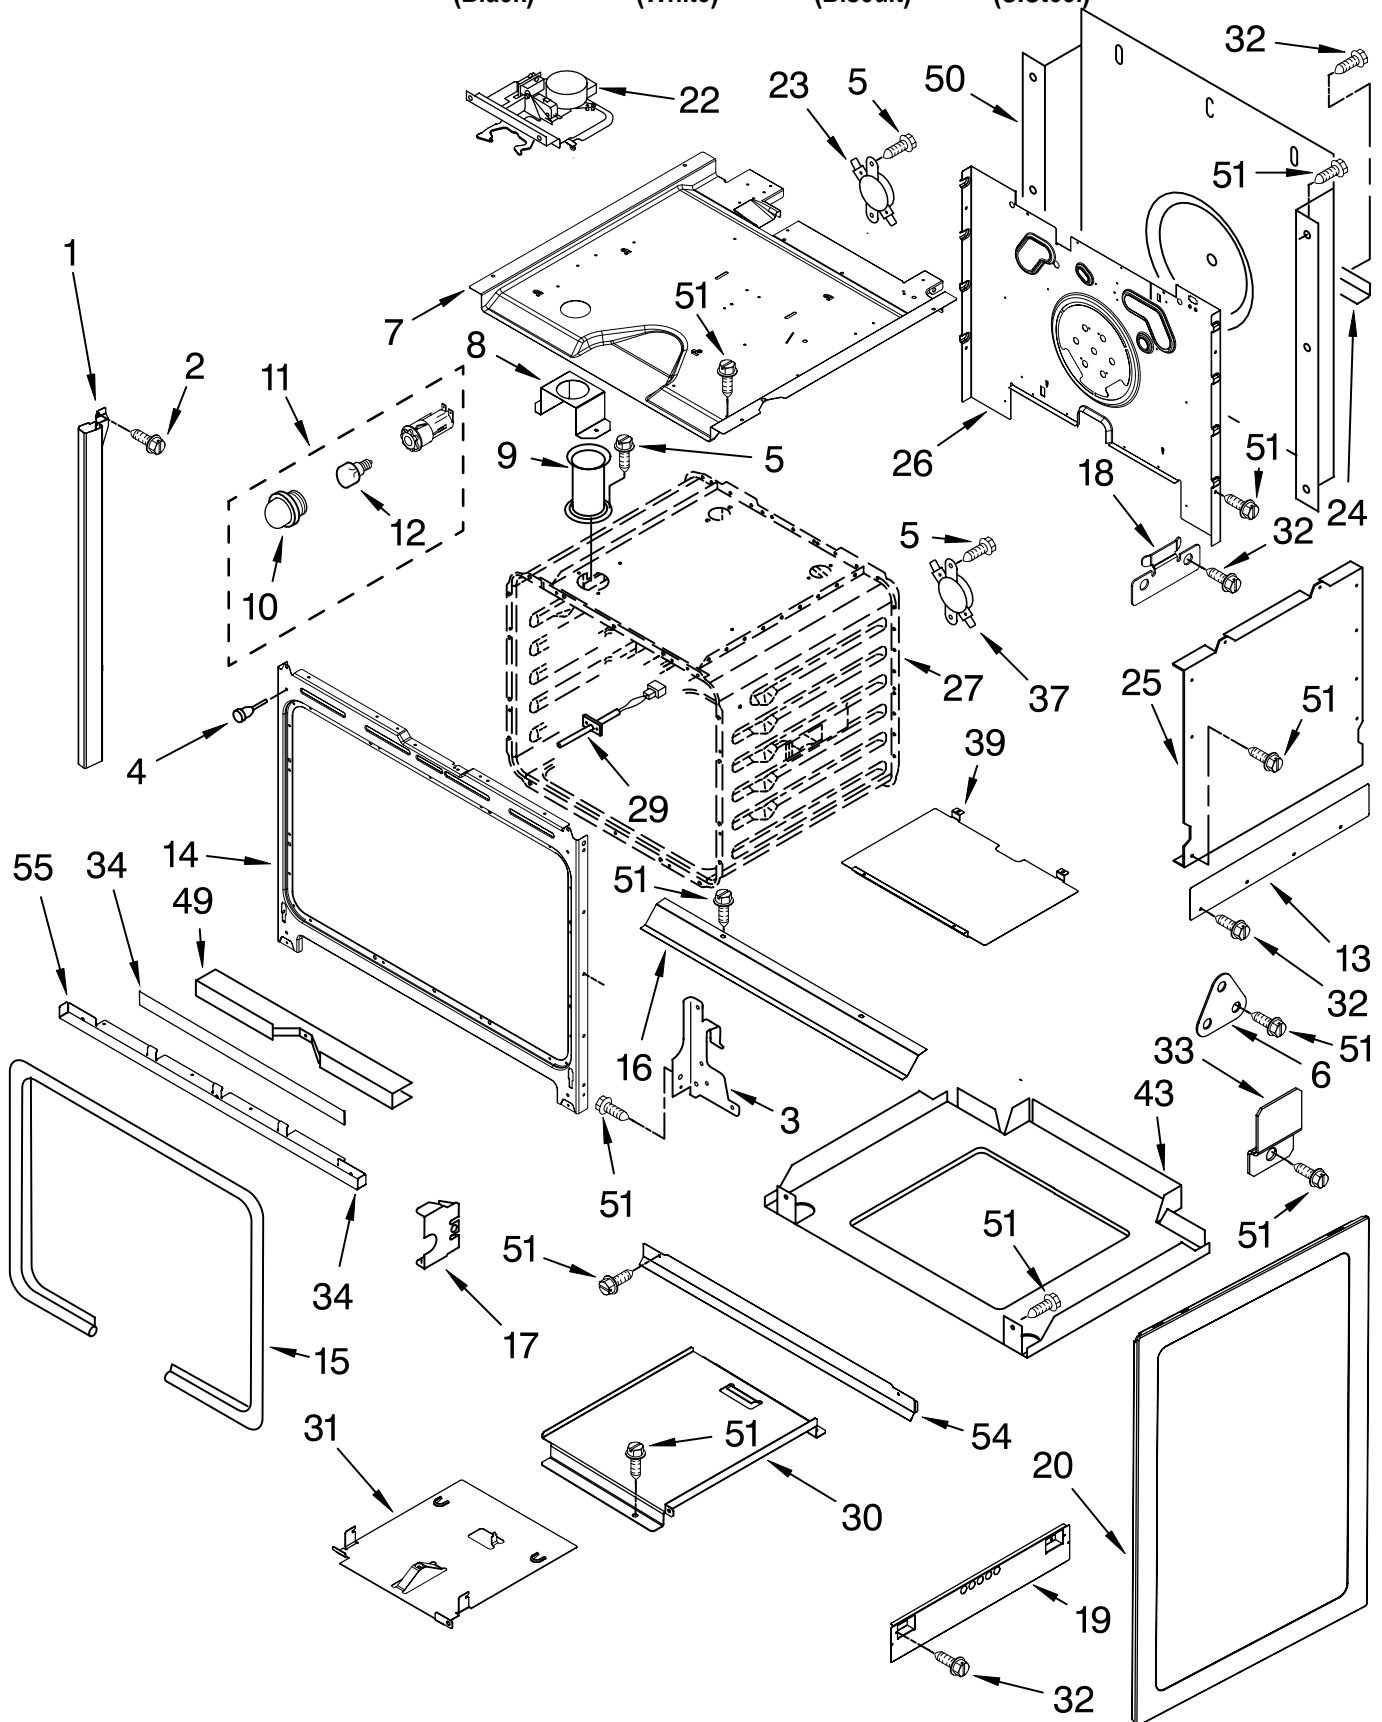

OVEN PARTS

For Models: GW395LEPB01, GW395LEPQ01, GW395LEPT01, GW395LEPS01
(Black) (White) (Biscuit) (S.Steel)

FOR ORDERING INFORMATION REFER TO PARTS PRICE LIST

OVEN PARTS

For Models: GW395LEPB01, GW395LEPQ01, GW395LEPT01, GW395LEPS01
(Black) (White) (Biscuit) (S.Steel)

Illus. No.	Part No.	DESCRIPTION	Illus. No.	Part No.	DESCRIPTION	Illus. No.	Part No.	DESCRIPTION
1		Trim, Side (Right Hand)	16	4453951	Deflector, Vent Bottom	37	8300802	Thermostat (TOD) (Temp.) SPST
	9757735WH	White	17	4452152	Bracket, Mounting	39	9757070	Plate, Relectance
	9757735BT	Biscuit	18	9757685	Guide, Side Panel	43	4453981	Base, Chassis
	9757735BL	Black	19	9757811	Brace, SidePanel		9756637	Gasket
	9757735SS	S.Steel (Left Hand)	20		Oven, Side Panel	49	4448933	Retainer, Gasket
	9757734WH	White		9760723PB	Black	50	4451747	Cover, Back
	9757734BT	Biscuit		9760723PW	White	51	4449809	Screw
	9757734BL	Black		9760723PC	Biscuit	54		Vent, Bottom Upper
	9757734SS	S.Steel	22	9760888	Latch, Motorized		9756481WH	White
2	3400832	Screw	23	9757807	Thermostat SPST (230)		9756481BT	Biscuit
3		Hinge Receiver	24	8053971	Brace, Main Back		9756481BL	Black
	4455605	Left Hand	25	4455641	Side, Chassis (R.H. & L.H.)	55	9756481SS	S.Steel
	4455606	Right Hand	26	9759762	Back, Chassis		9756485WH	White
4	4448520	Bumper, Door	27		Liner, Oven (Not serviceable)		9756485BT	Biscuit
5	3196160	Screw	29	4455636	Sensor		9756485BL	Black
6	9757461	Bracket,Side Panel	30	9756454	Bracket, GOC		9756485SS	S.Steel
7	8303099	Top Chassis	31	9760223	Slide, GOC	FOLLOWING PARTS NOT ILLUSTRATED		
8	9759469	Bracket, Vent Sprt	32	3196537	Screw	INSULATION		
9	9761062	Tube, Vent	33	9759890	Clip, Side Panel		9756817	Insulation, Wrap
10	4452165	Lens, Light	34	9757717	Insulation		9756470	Insulation, Back
11	4452368	Oven Light Assy						
12	4452166	Bulb, Light						
13	9757732	Shield, Heat						
14	9759060	Frame, Front						
15	4455382	Gasket, Door						

FOR ORDERING INFORMATION REFER TO PARTS PRICE LIST