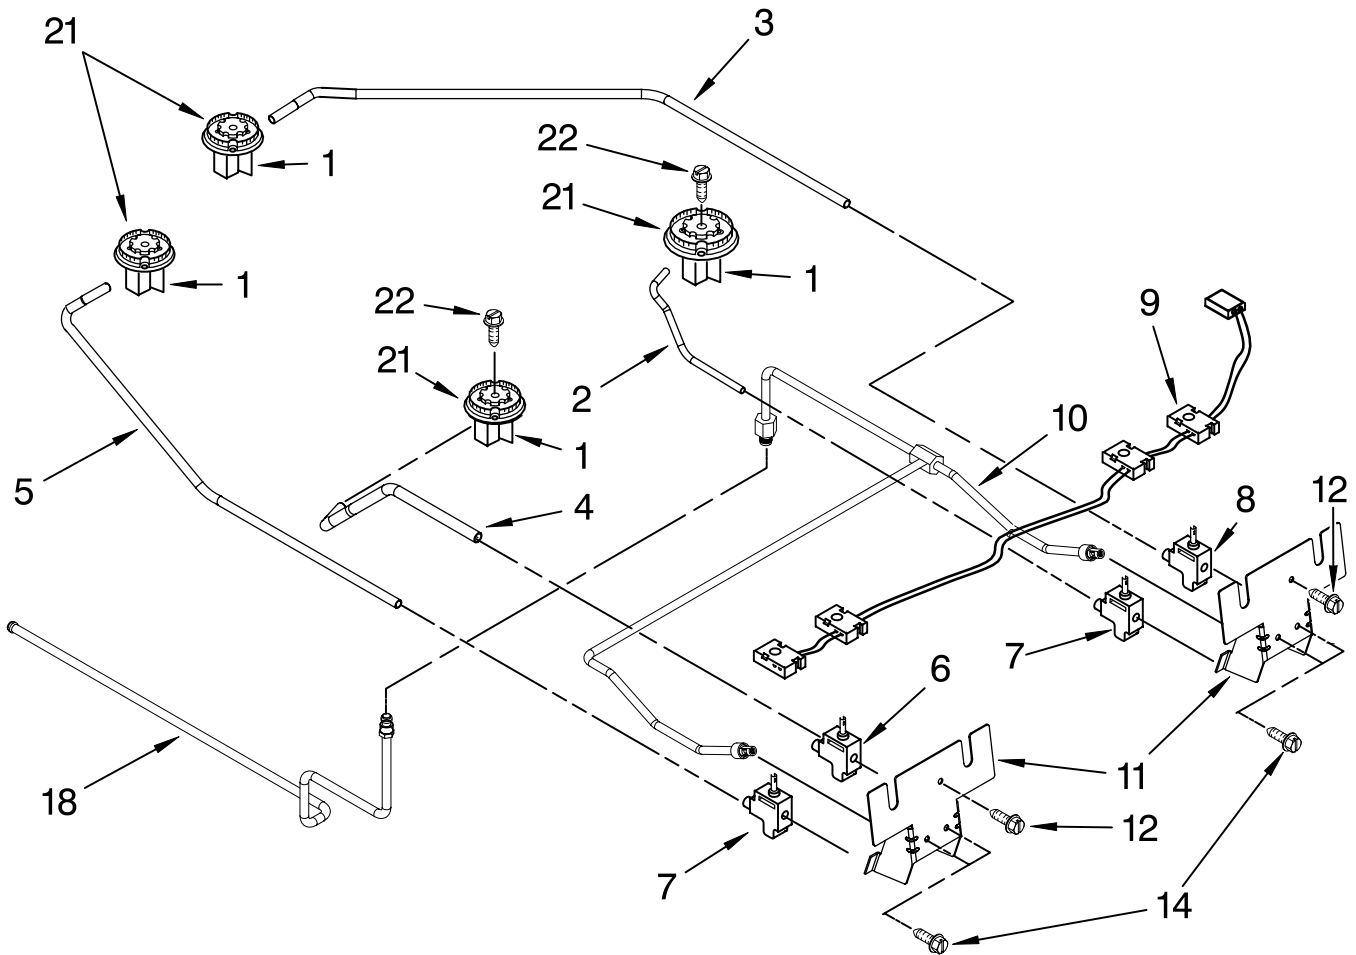

COOKTOP BURNER PARTS

For Models: GW395LEPB01, GW395LEPQ01, GW395LEPT01, GW395LEPS01
(Black) (White) (Biscuit) (S.Steel)

Illus. No.	Part No.	DESCRIPTION
1		Burner Base w/Orifice
	9782447	Small (2)
	9782448	Large
	9782449	Turbi
2	9756827	Tubing, Burner(RF)
3	9756828	Tubing, Burner(RR)
4	9759759	Tubing, Burner(LF)
5	9756829	Tubing, Burner(LR)
6	4456818	Valve, Turbi

Illus. No.	Part No.	DESCRIPTION
7	4456816	Valve, Burner Small (2)
8	4456817	Valve, Burner Large
9	9756822	Spark Switch & Harness Assembly
10	4453755	Tube, Manifold
11	9756803	Manifold

Illus. No.	Part No.	DESCRIPTION
12	3196537	Screw
14	8523704	Bolt, Valve (4)
18	4453754	Tubing GDS to Manifold
21		Head, Burner
	9759894	Small
	4455981	Large
	4455849	Turbi
	3368921	Screw, 7-18 x .750

FOR ORDERING INFORMATION REFER TO PARTS PRICE LIST