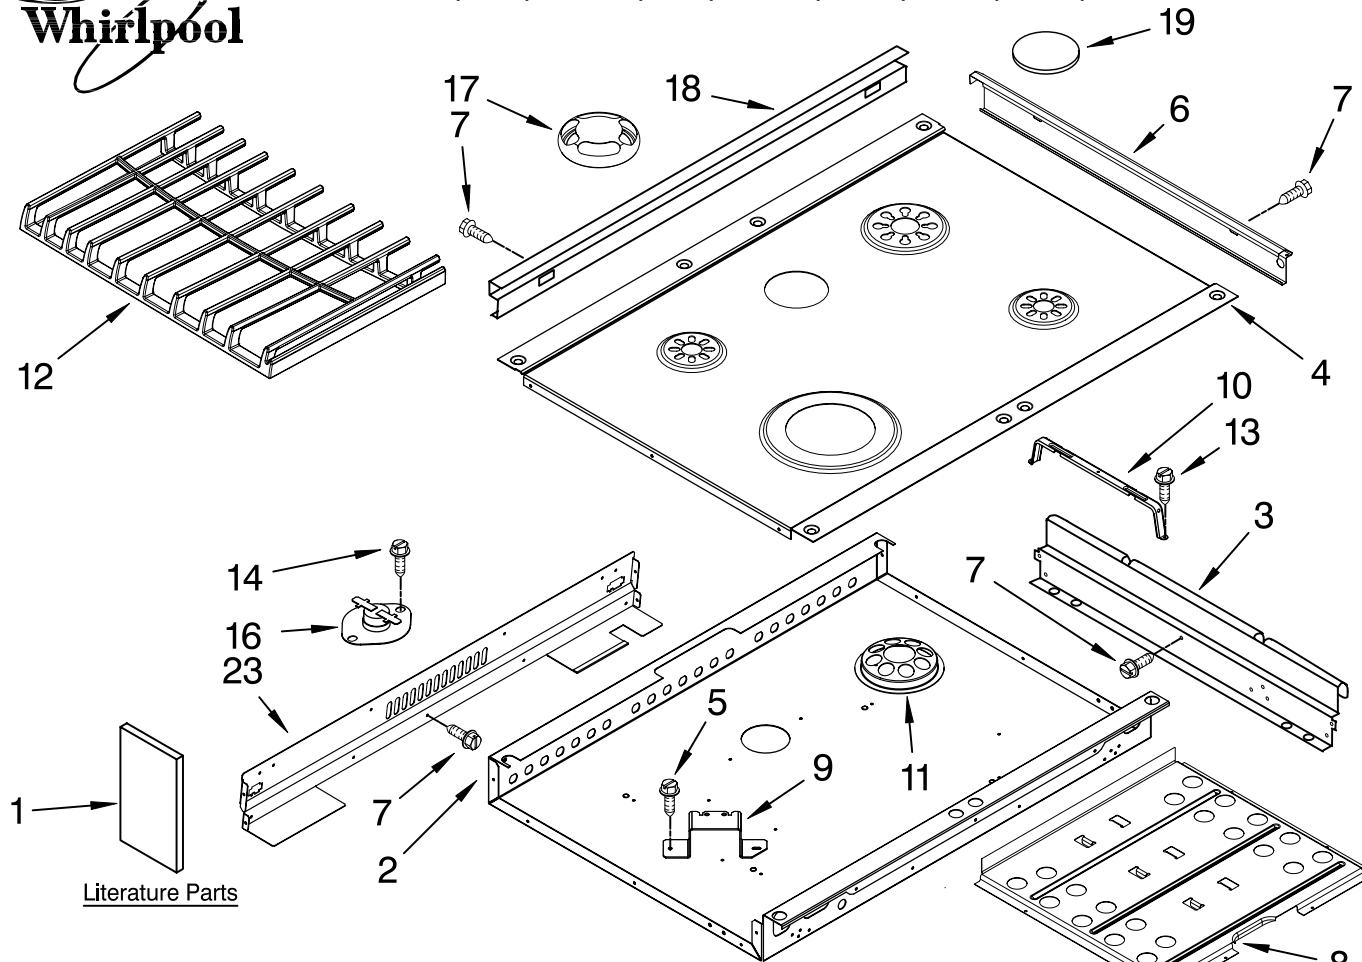

COOKTOP PARTS

For Models: GW395LEPB01, GW395LEPQ01, GW395LEPT01, GW395LEPS01
(Black) (White) (Biscuit) (S.Steel)

30" Slide-In
GAS OVEN
NON-CONV

Literature Parts

Illus. No.	Part No.	DESCRIPTION
1	9761413	Literature Parts Installation Instructions
	9762258	Use & Care Guide
	9761386	Tech Sheet
	9757680	Anti-Tip Instruct.
	3191638	Safe Cooking Tips
	9759133	Safe Cooking Tips
2	9759523	Burner Box
3	4454023	Bracket, Mounting
4		Cooktop
	9760428BT	Biscuit
	9760428WH	White
	9760428BL	Black
5	3400843	Screw
6		Trim-CkTop, SI
	9759531WH	White LH
	9759531BT	Biscuit LH
	9759531BL	Black LH
	9759531SS	S.Steel LH
	9759530WH	White RH
	9759530BT	Biscuit RH
	9759530BL	Black RH
	9759530SS	S.Steel RH