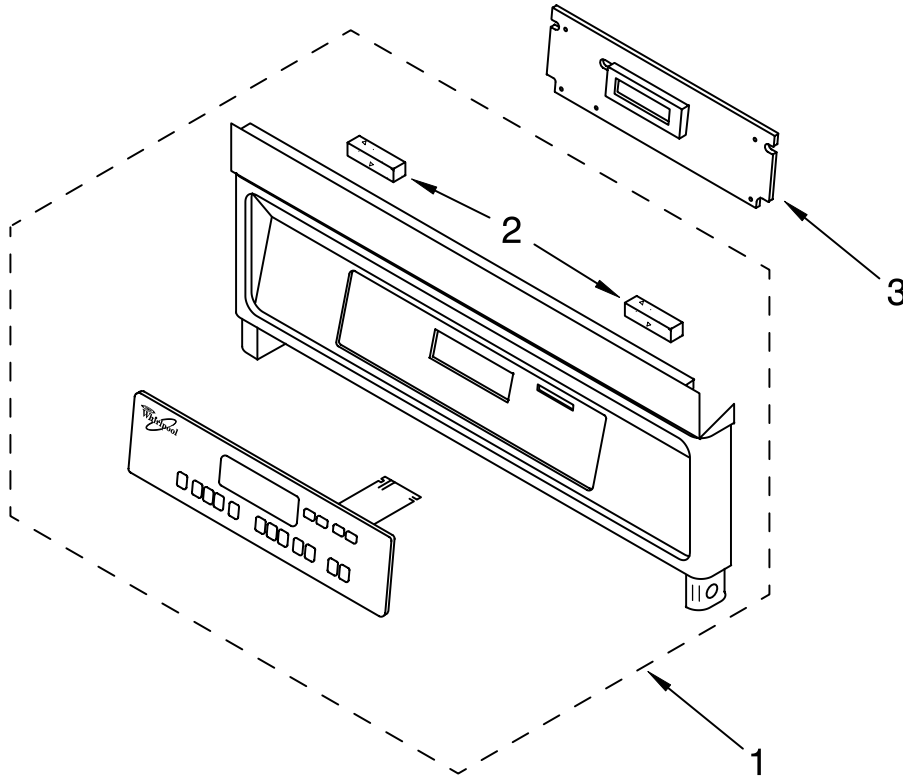

CONTROL PANEL PARTS

For Models: RS610PXGW0, RS610PXGN0
(White) (Almond)

Illus. No.	Part No.	DESCRIPTION
NOTE: The screws and nuts required to attach a part are listed immediately following that part.		
1	4451230	Control Panel Assy. W/Membrane Switch
	3149333	Screw
	4159465	Screw

Illus. No.	Part No.	DESCRIPTION
2	4451034	Gasket, Control Panel
3	4448873	Microcomputer
	4449745	Screw

Illus. No.	Part No.	DESCRIPTION
LITERATURE PARTS		
	LIT3191799	Installation Instructions
	LIT3191537	Use & Care Guide (Oven)
	LIT3192237	Tech Sheet (Oven)
	LIT3191638	Safer Cooking Tips

FOR ORDERING INFORMATION REFER TO PARTS PRICE LIST