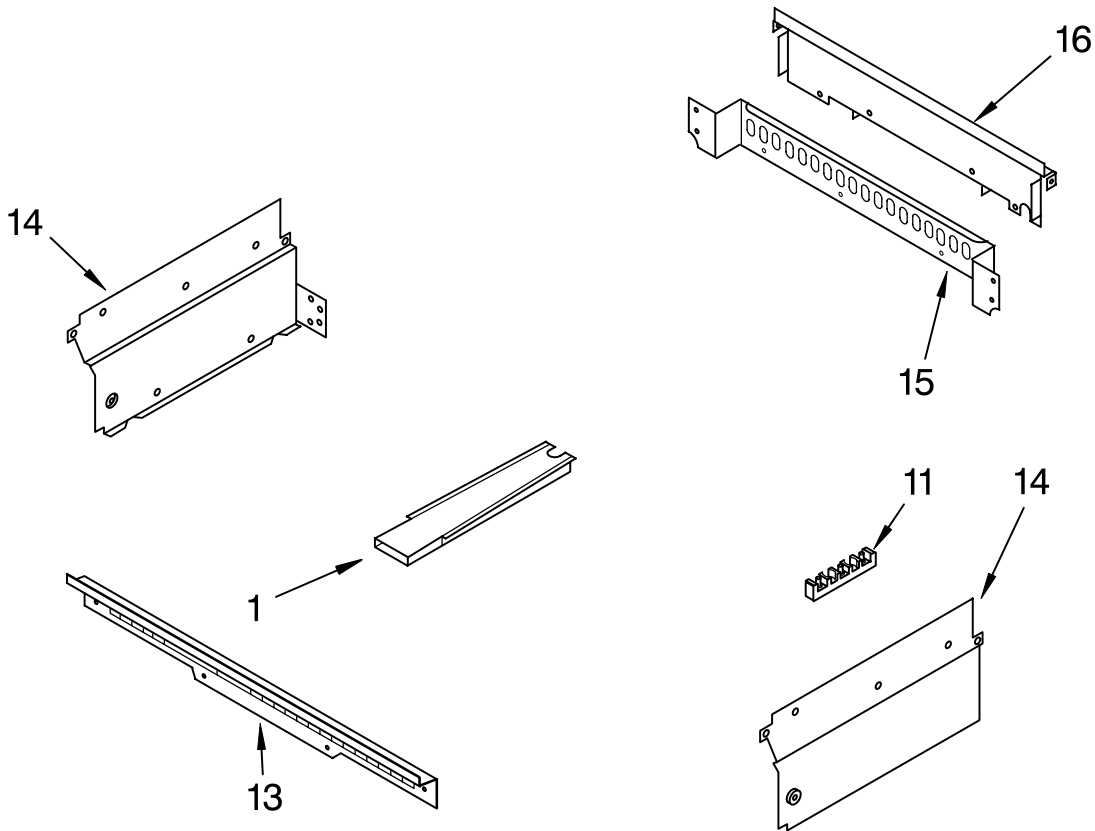

TOP VENTING PARTS

For Models: RS610PXGW0, RS610PXGN0
(White) (Almond)

Illus. No.	Part No.	DESCRIPTION

NOTE: The screws and nuts required to attach a part are listed immediately following that part.

1	4451759	Vent, Exhaust
	4449040	Screw
11	4449868	Block, Terminal
	3196181	Screw
13	4448549	Vent, (Control Panel)
	4450038	Screw
14		Side, Control Compt.
	3191832	Right
	3191833	Left
	4449809	Screw
15	4452244	Back, Control
	4449809	Screw
16	3191842	Cover, Rear
	4449809	Screw

FOR ORDERING INFORMATION REFER TO PARTS PRICE LIST