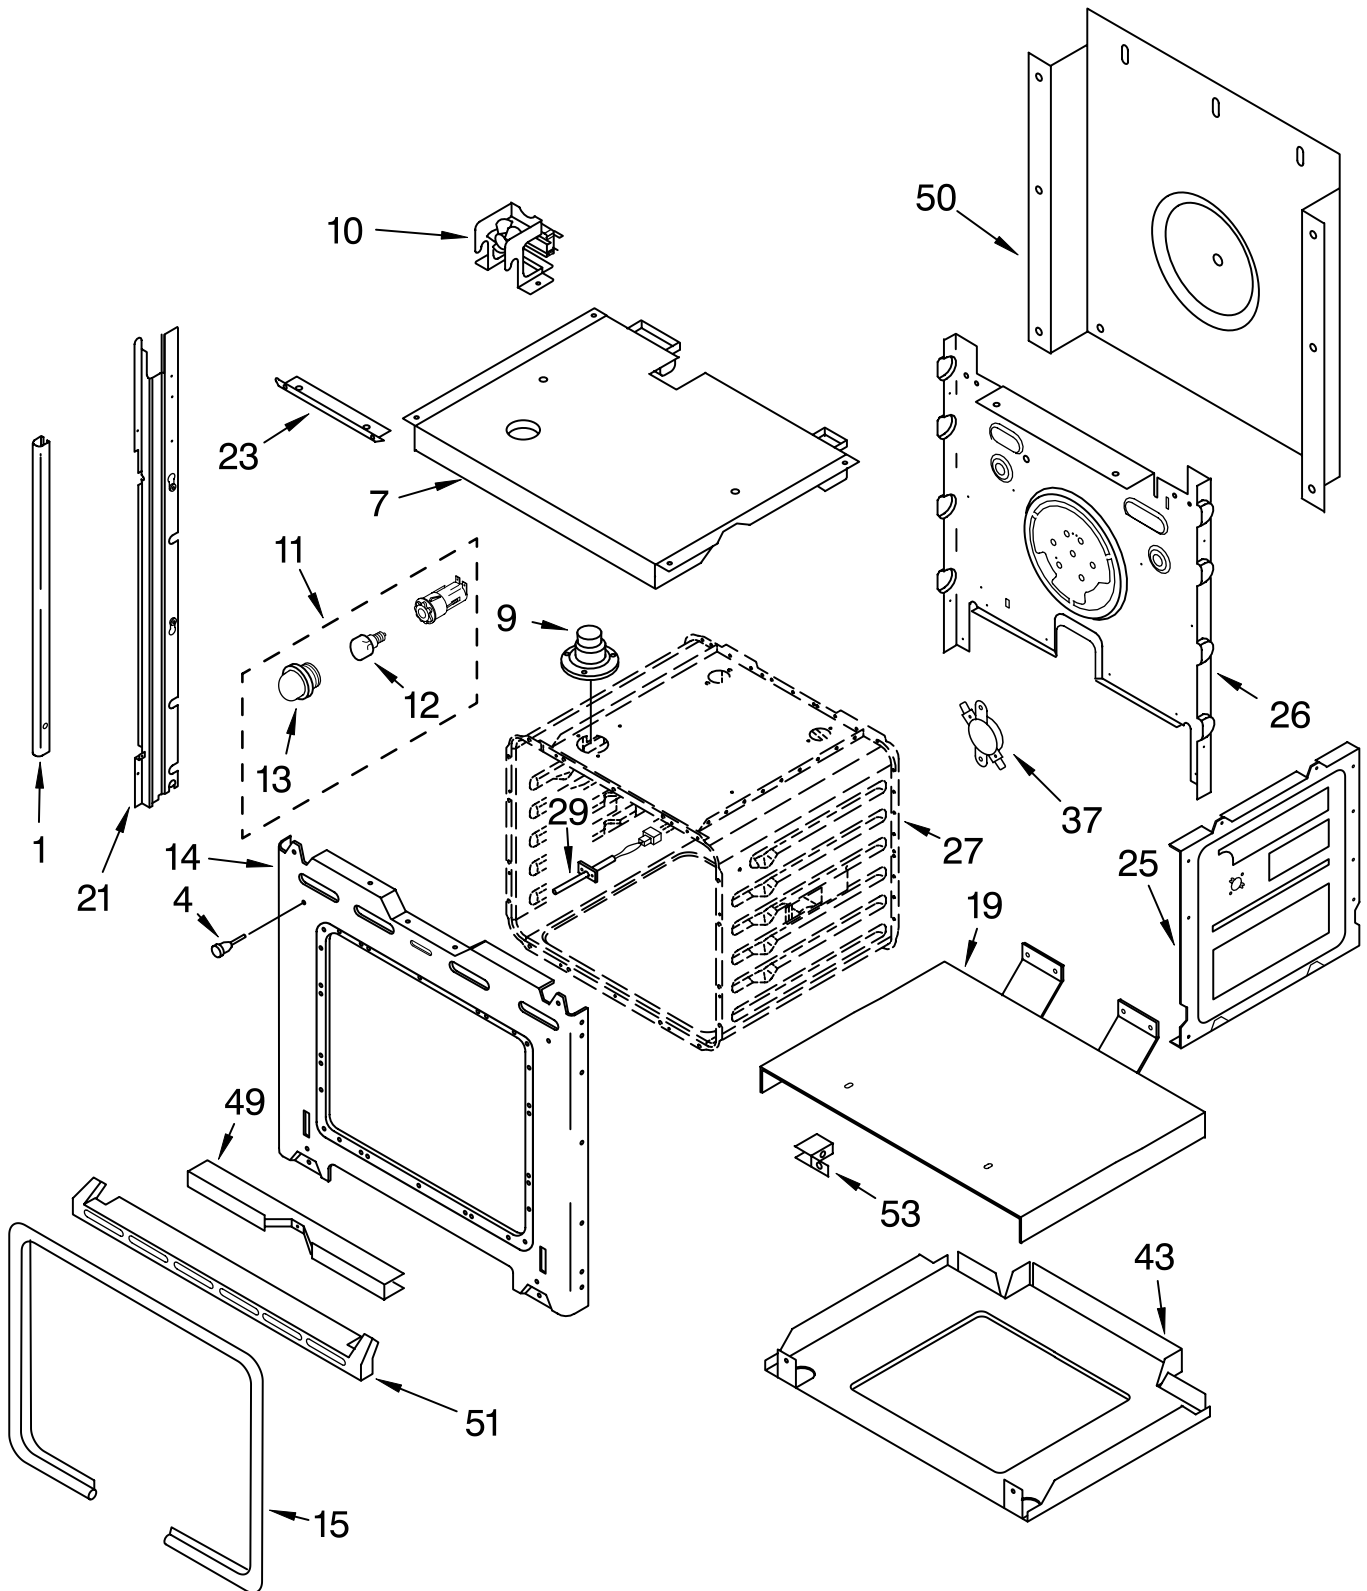

OVEN PARTS

For Models: RS610PXGW0, RS610PXGN0
(White) (Almond)

FOR ORDERING INFORMATION REFER TO PARTS PRICE LIST

OVEN PARTS

For Models: RS610PXGW0, RS610PXGN0
(White) (Almond)

Illus. No.	Part No.	DESCRIPTION
NOTE: The screws and nuts required to attach a part are listed immediately following that part.		
1		Trim, Side
	4450844	RH Black
	4450847	LH Black
	4449747	Screw
4	4448520	Bumper, Door
7	4452237	Top, Chassis
	4449809	Screw
9	4452159	Tube, Vent
	3196176	Screw
10	4451664	Fan & Bracket Assy
	4449809	Screw
11	4452368	Oven Light Assy
12	4452166	Bulb, Light
13	4452165	Lens, Light
14	4451740	Frame, Front
	4449040	Screw
	4450118	Nut

Illus. No.	Part No.	DESCRIPTION
15	4450493	Gasket, Door
19	4451478	Support, Insulation
	4449809	Screw
21		Rail, Side
	4450579	Right Side
	4450580	Left Side
	4448444	Grommet
	4449154	Screw
23	4450051	Deflector
	4449154	Screw
25	4454691	Side, Chassis (R.H. & L.H.)
	4449809	Screw
26	4452234	Back, Chassis
	4449809	Screw
27		Liner, Oven (Not serviceable)
29	4451665	Sensor
	4449154	Screw
37	4451354	Fuse – Thermal
	4449809	Screw

Illus. No.	Part No.	DESCRIPTION
43	4451398	Base, Chassis
	4449154	Screw
49	4448933	Retainer
	4449154	Screw
50	4451747	Cover, Back
	4449809	Screw
51	4448477	Trim, Bottom
53	4449845	Support, Bracket
	4449154	Screw

FOLLOWING PARTS NOT ILLUSTRATED

INSULATION

4449316	Insulation, Wrap
4450365	Insulation, Back

FOR ORDERING INFORMATION REFER TO PARTS PRICE LIST