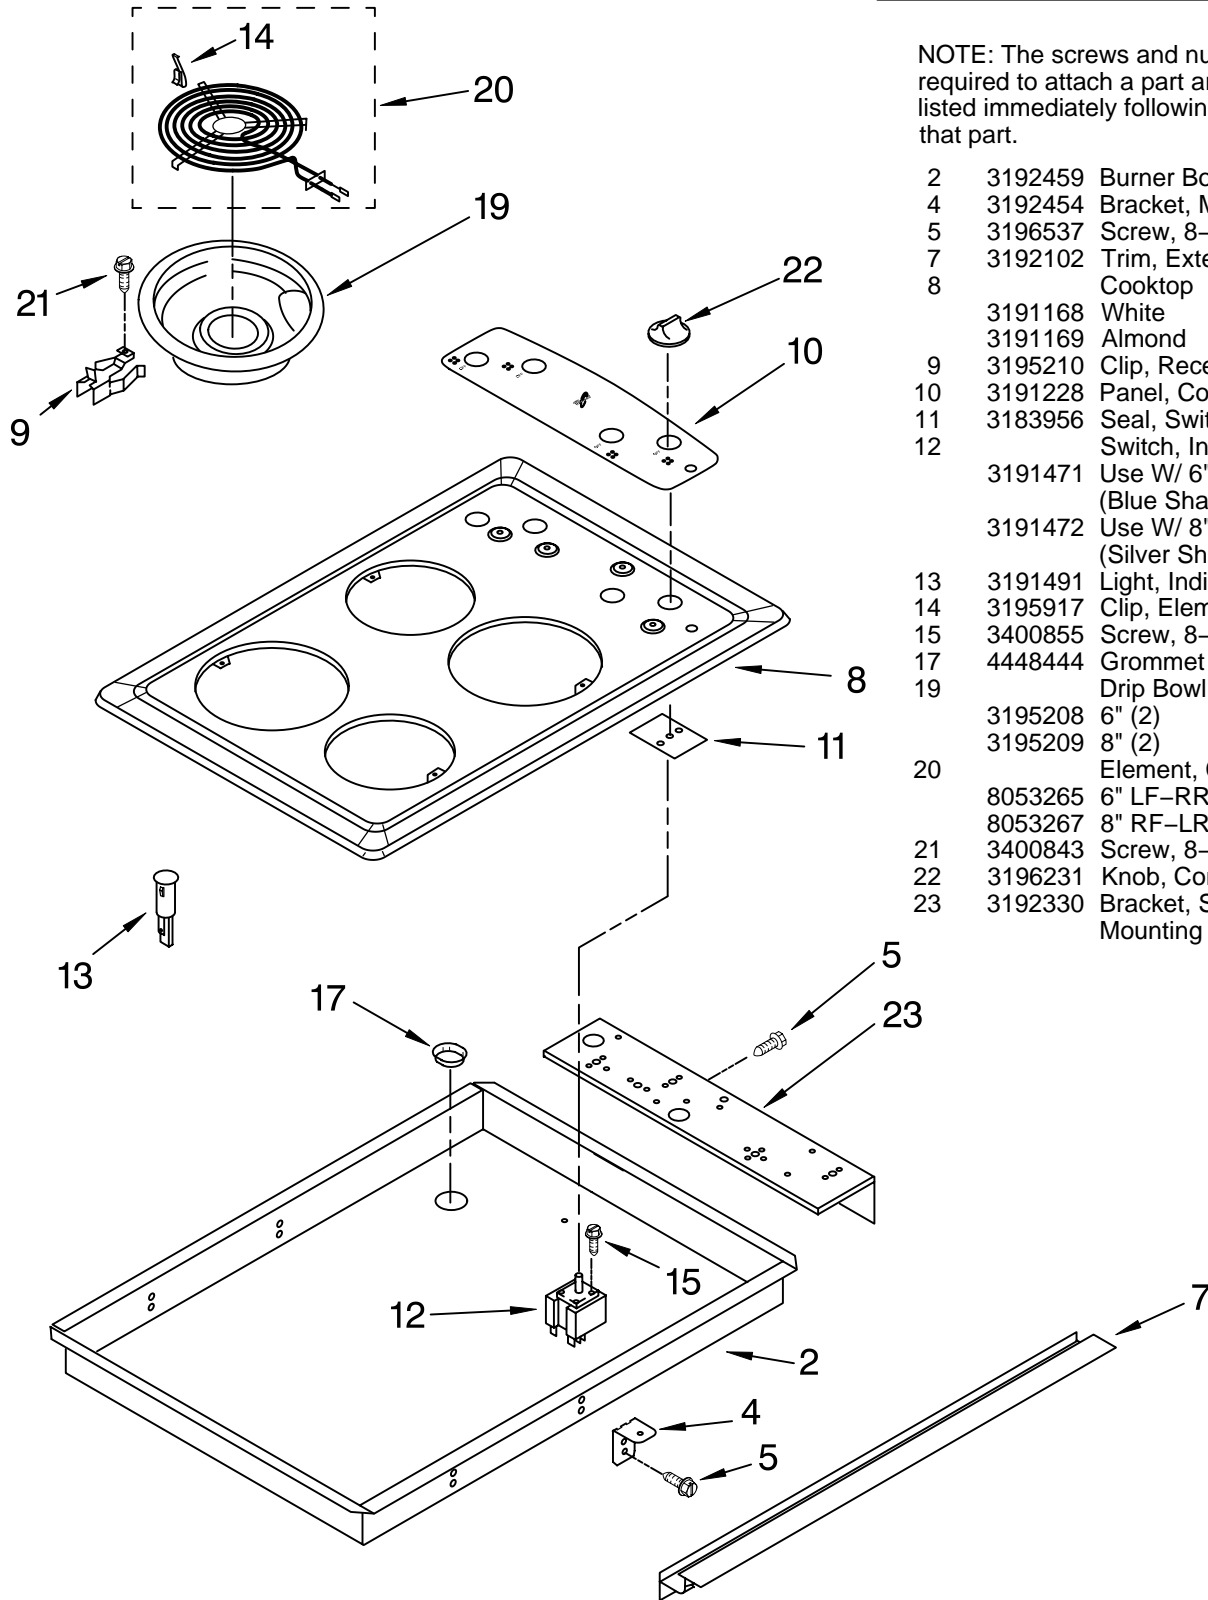

# COOKTOP PARTS

For Models: RS610PXGW0, RS610PXGN0  
(White) (Almond)

30" DROP-IN  
ELECTRIC  
STANDARD CLEAN  
OVEN

Illus. No.	Part No.	DESCRIPTION
------------	----------	-------------

NOTE: The screws and nuts required to attach a part are listed immediately following that part.

2	3192459	Burner Box
4	3192454	Bracket, Mounting
5	3196537	Screw, 8-18 x 3/8
7	3192102	Trim, Extension
8		Cooktop
	3191168	White
	3191169	Almond
9	3195210	Clip, Receptacle
10	3191228	Panel, Control
11	3183956	Seal, Switch (4)
12		Switch, Infinite
	3191471	Use W/ 6" Surface (Blue Shaft)
	3191472	Use W/ 8" Surface (Silver Shaft)
13	3191491	Light, Indicator
14	3195917	Clip, Element
15	3400855	Screw, 8-32 x 1/4
17	4448444	Grommet
19		Drip Bowl
	3195208	6" (2)
	3195209	8" (2)
20		Element, Coil
	8053265	6" LF-RR
	8053267	8" RF-LR
21	3400843	Screw, 8-18 x 3/8
22	3196231	Knob, Control (4)
23	3192330	Bracket, Switch Mounting

# CONTROL PANEL PARTS

For Models: RS610PXGW0, RS610PXGN0  
(White) (Almond)

Illus. No.	Part No.	DESCRIPTION
NOTE: The screws and nuts required to attach a part are listed immediately following that part.		
1	4451230	Control Panel Assy. W/Membrane Switch
	3149333	Screw
	4159465	Screw