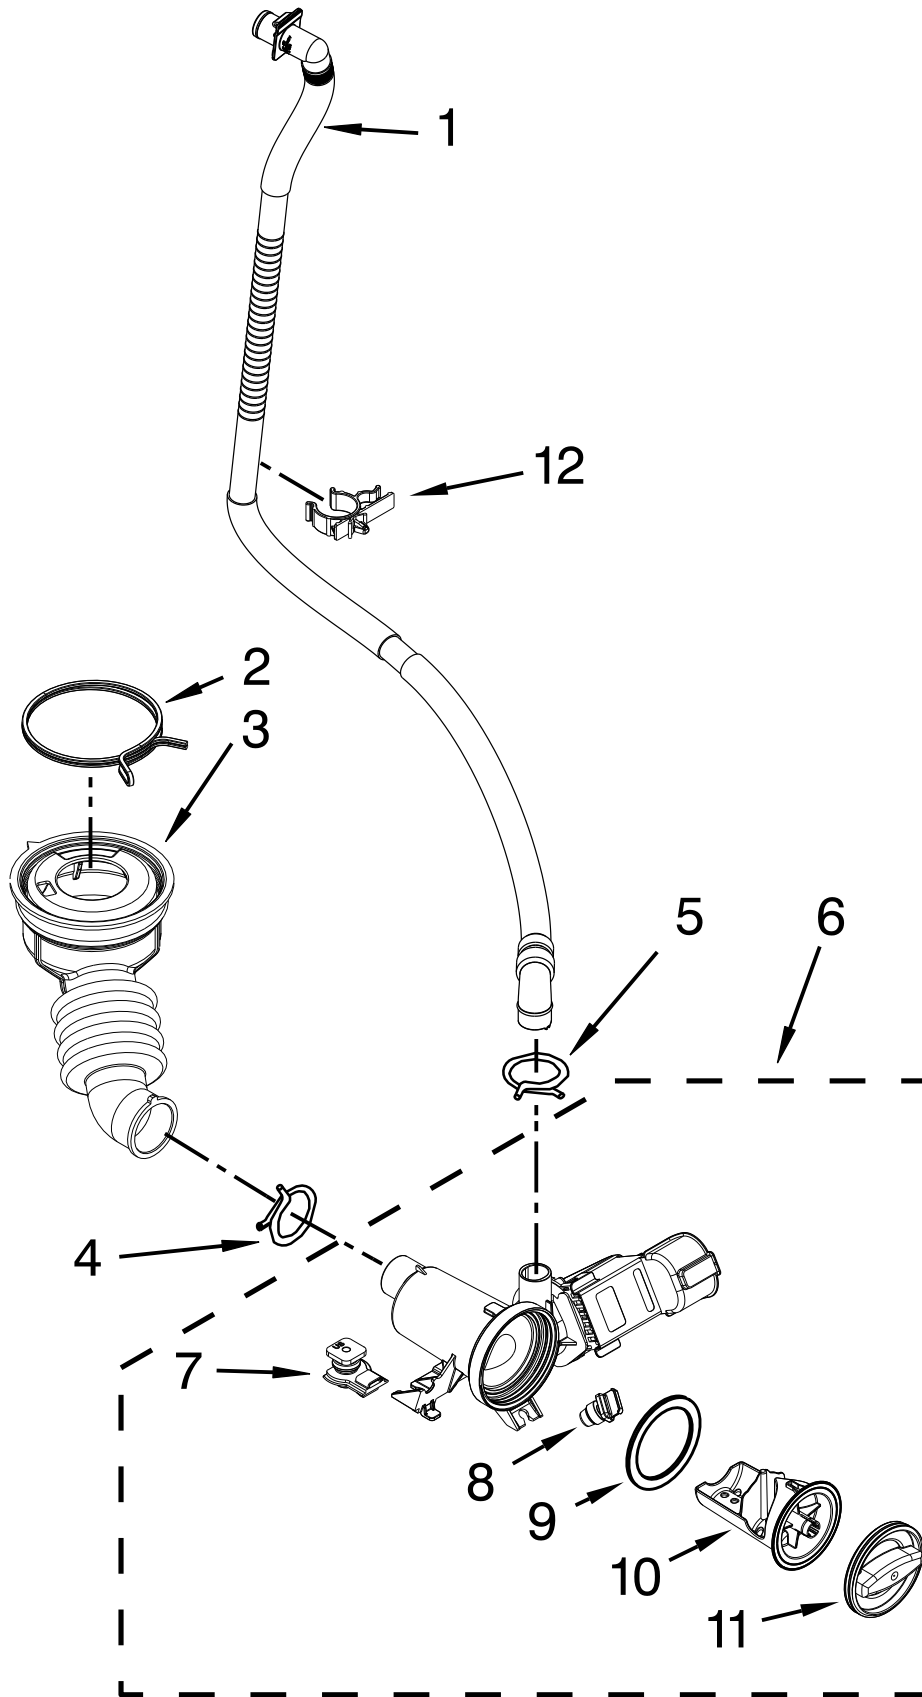

PUMP PARTS

PUMP PARTS

<u>Illus.</u> <u>No.</u>	<u>Part No.</u>	<u>Description</u>
1	W10267642	Drain Hose (Internal)
2	8181734	Clamp, Hose
3	W10467168	Hose, Tub to Pump
4	W10273036	Clamp, Hose
5	356138	Clamp, Hose

<u>Illus.</u> <u>No.</u>	<u>Part No.</u>	<u>Description</u>
6	W10241025	Pump (Complete)
7	W10338326	Grommet, Damper (Rear)
8	8182816	Grommet, Damper (Front)
9	8181736	Seal, Filter Cap
10	W10241027	Filter, Pump

<u>Illus.</u> <u>No.</u>	<u>Part No.</u>	<u>Description</u>
11	W10338322	Cap, Filter
12	W10441646	Retainer, Drain Hose