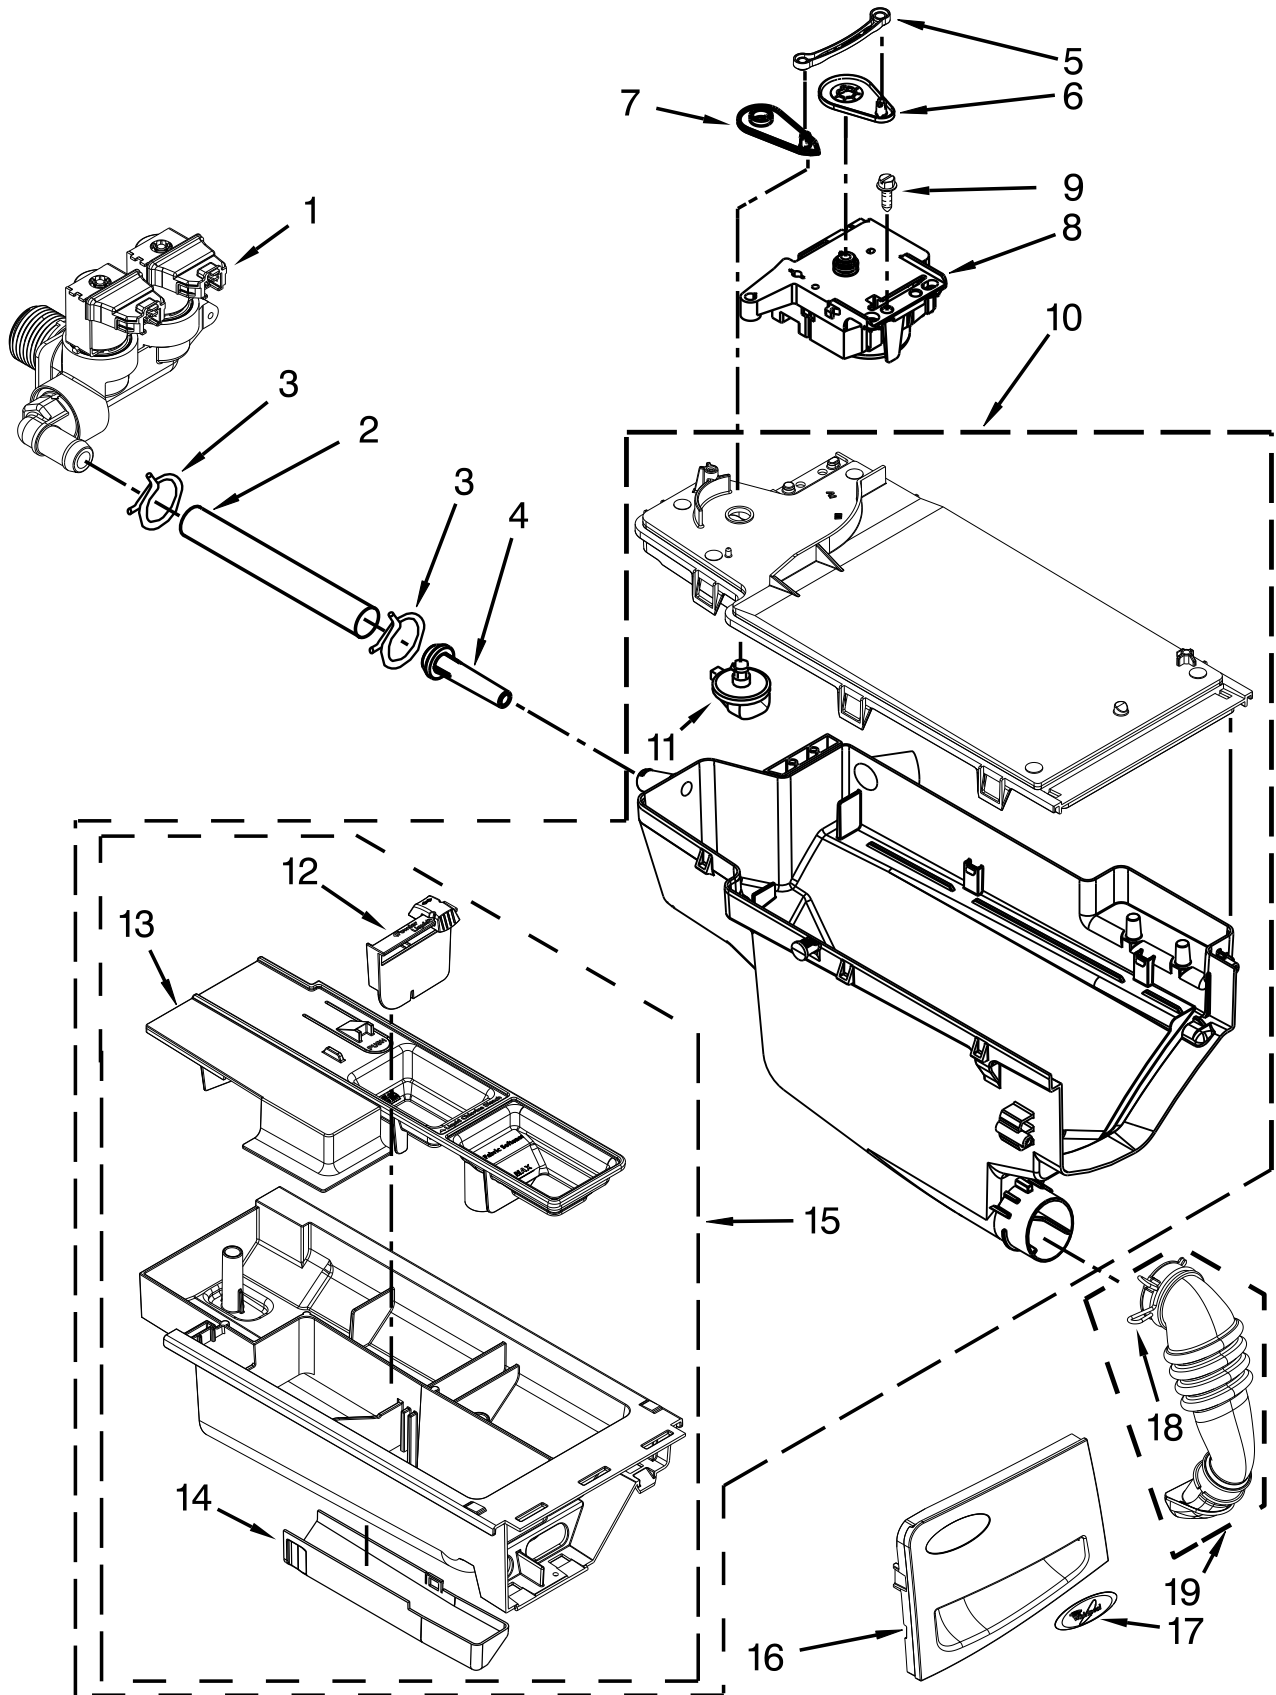

DISPENSER PARTS

DISPENSER PARTS

<u>Illus.</u> <u>No.</u>	<u>Part No.</u>	<u>Description</u>	<u>Illus.</u> <u>No.</u>	<u>Part No.</u>	<u>Description</u>	<u>Illus.</u> <u>No.</u>	<u>Part No.</u>	<u>Description</u>
1	W10289387	Valve, Water Inlet	11	W10003110	Nozzle, Distribution	17	W10117943	Badge
2	W10538835	Hose, Inlet Valve To Dispenser	12	W10015200	Separator, With Selection Slider	18	W10239910	Clamp, Hose
3	W10096852	Clamp, Hose	13	W10289432	Siphon, Bleach/Softener	19	W10239966	Hose, Dispenser To Bellow
4	8183181	Nozzle, Inlet	14	W10003140	Cover, Detergent Drawer			
5	8183183	Lever, Connection	15	W10256686	Drawer, Detergent (Complete)			
6	W10003190	Cam, Actuator	16		Handle, Drawer (Includes Item 17)			
7	W10183517	Lever, Water Distribution		W10311731	White			
8	W10163975	Actuator		W10316353	Red			
9	8540282	Screw		W10327028	Silver			
10	W10351811	Housing, Dispenser Assembly