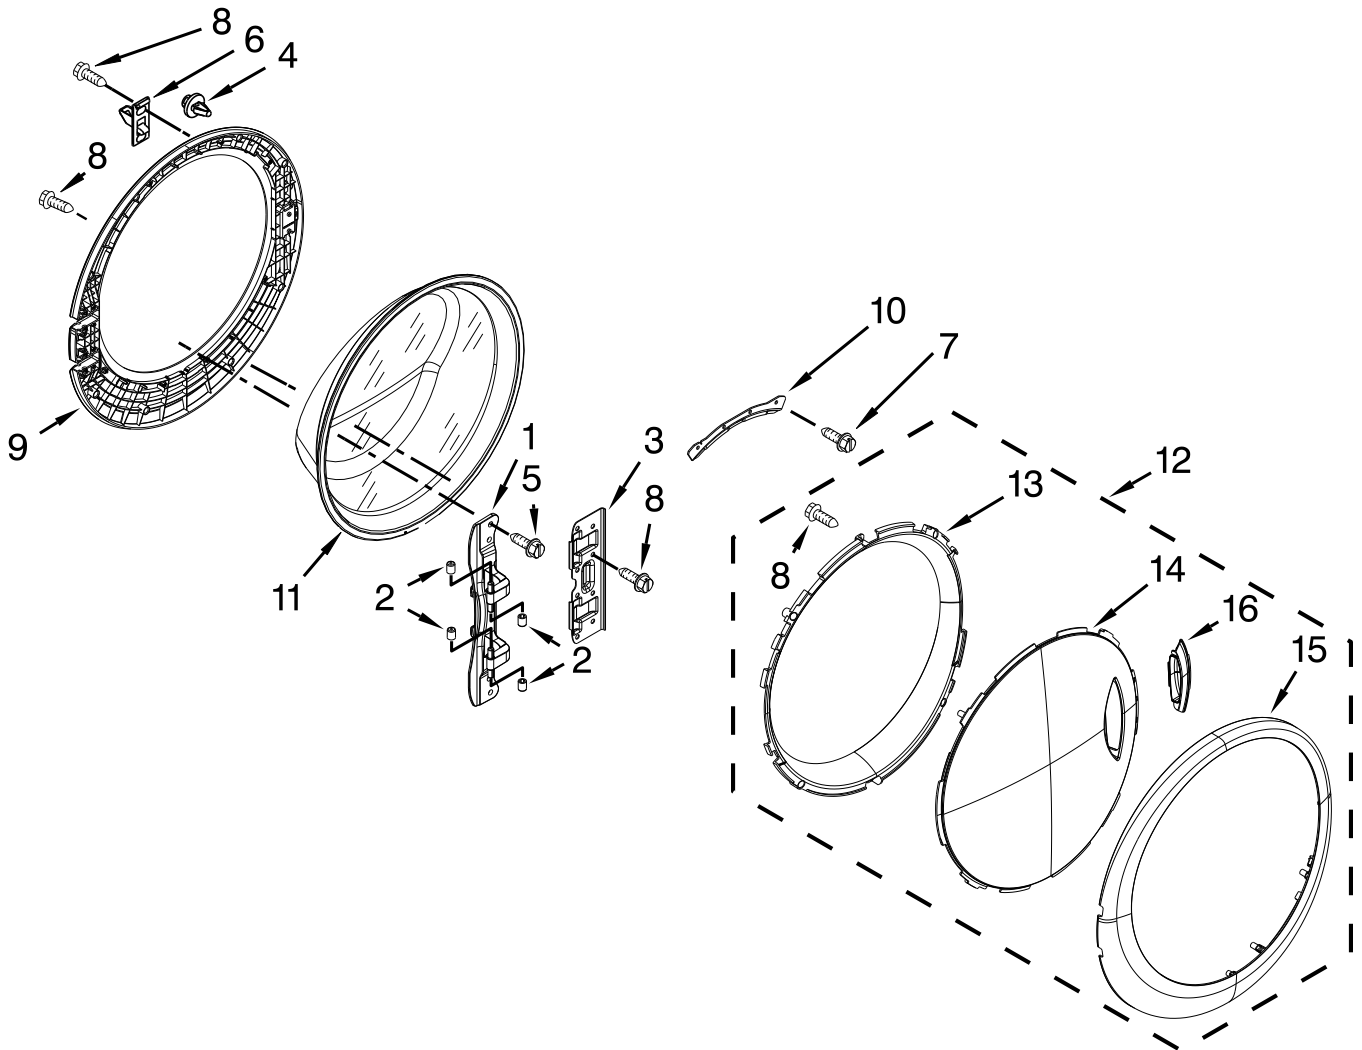

AUTOMATIC WASHER

MODELS:

WFW94HEXW2 (White)
WFW94HEXR2 (Red)
WFW94HEXL2 (Silver)

TOP AND CABINET PARTS

<u>Illus. No.</u>	<u>Part No.</u>	<u>Description</u>	<u>Illus. No.</u>	<u>Part No.</u>	<u>Description</u>	<u>Illus. No.</u>	<u>Part No.</u>	<u>Description</u>
1		Literature Parts	8	8540329	Screw	26	W10267638	Hose, Drain (External)
	W10254447	Installation Instructions	9	W10339879	Tie, Cable	27	W10434975	Power Cord
	W10254493	Owners Manual	10	W10339734	Harness, Wiring (Lower Main)	28	3351614	Screw
	W10254474	Tech Sheet	11	W10374126	Motor Control Unit	29	W10275820	Cover, Power Cord-Transport
	W10254486	Energy Guide	12	W10271590	Bolt, Shipping (Set Of 4)	30	8182700	Cover, Transport
2		Top	13	W10237498	Brace, Transport	31	W10208380	Screw, Bush Assembly
	W10208373	White	14	W10502639	Panel, Rear	32	W10304004	Cover, Power Cord
	W10337799	Red	15	W10142290	Screw	33		Hose, Water Inlet
	W10316283	Silver	16	W10467483	Brace, Rear		W10194208	Cold Water
3		Cabinet	17	W10305097	Screw, M4.1-1.8 x 57		W10194209	Hot Water
	W10441110	White	18	W10181028	Clip, Pressure Switch Hose	34	W10242307	Washer, Inlet Hose
	W10441106	Red	19	W10367632	Filter, Interference	35	W10298211	Stud Assembly, Front Panel
	W10441107	Silver	20	W10304342	Switch, Pressure	36	W10323182	Spacer, Front Panel
4		Panel, Front	21	W10251962	Hose, Pressure Switch	37	W10001130	Foot, Front
	W10441116	White	22	W10245452	Retainer, Spring	38	3359452	Nut, Hex
	W10441112	Red	23	W10467484	Brace, Top			
	W10441113	Silver	24	356138	Clamp, Hose			
5	W10237503	Retainer, Bellow (To Front Panel)	25	W10280024	U-Bend, Drain Hose			
6	8183197	Lock, Door						
7	8540282	Screw						

DOOR PARTS

DOOR PARTS

<u>Illus.</u> <u>No.</u>	<u>Part No.</u>	<u>Description</u>
1	W10208415	Hinge, Base
2	W10208398	Cap, Hinge
3	W10208419	Plate, Hinge Retainer
4	8572266	Bumper, Door
5	W10288126	Screw
6	W10488048	Strike, Door