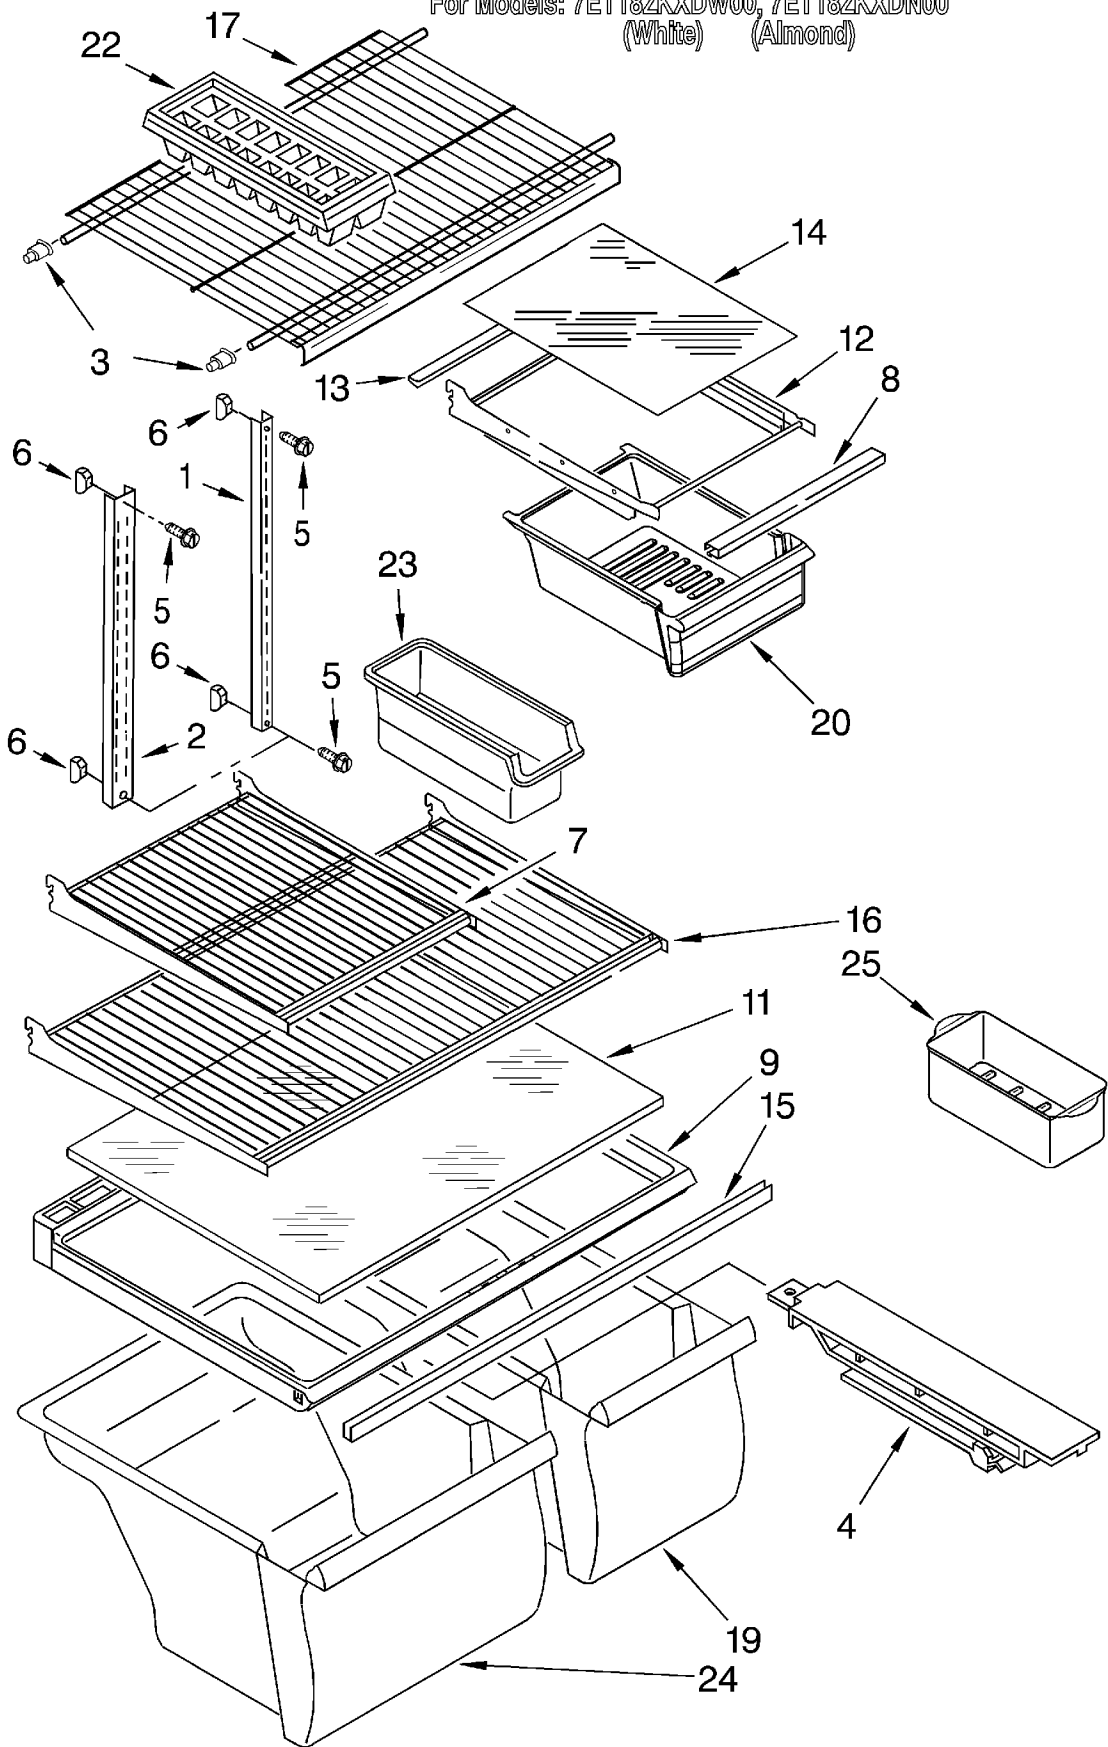

# FREEZER DOOR PARTS

For Models: 7ET18ZKXDW00, 7ET18ZKXDN00  
(White) (Almond)

1		Freezer Door (Includes #8)
	2182487	White
	2182491	Almond
4	2159367	Bracket, Door Stop
5	488921	Screw, 8 x 1/2
6	2183003	Thimble
7		Hole Plug
	844478	White
	989196	Almond
8	2159327	Door Gasket, Magnetic
10		Handle End, Top
	9791776	White
	9791777	Almond
11		Handle End
	9791771	White
	9791772	Almond
12		Handle, Center
	2171043	White
	2171044	Almond
13	943187	Shim, Handle
14	943188	Spacer, Handle Door Panel
16	489006	Screw, 8 x 5/8
17	2171037	Trim, Door Shelf (2)
18		Nameplate
	2162781	White Model
	2162782	Almond Model
22	2156002	EndCap, Trim (4)

# SHELF PARTS

For Models: 7ET18ZKXDW00, 7ET18ZKXDN00  
(White) (Almond)

1	2172637	Shelf, Ladder (2)
2	2172638	Shelf, Ladder Center
3	2163762	Cup, Shelf Mtg.
4	2163835	Track, Crisper
5	489415	Screw
6	520965	Screw Support
7	2163853	Shelf, Cantilever
8	2176262	Trim, Shelf
9	2190580	Crisper Cover
11	2174665	Glass, Crisper Cover
12	2176305	Pan Shelf, Cantilever
13	2163882	Retainer, Glass
14	2166216	Glass, Meat Cover
15	2172541	Crisper Support
16	2163856	Shelf, Full Cantilever
17	2176275	Shelf, Freezer
19	2190528	Pan, Crisper
20	2190682	Pan, Meat
22	841180	Ice Tray
23	1116917	Container
24	2190529	Crisper Pan
25	2166748	Egg Bin