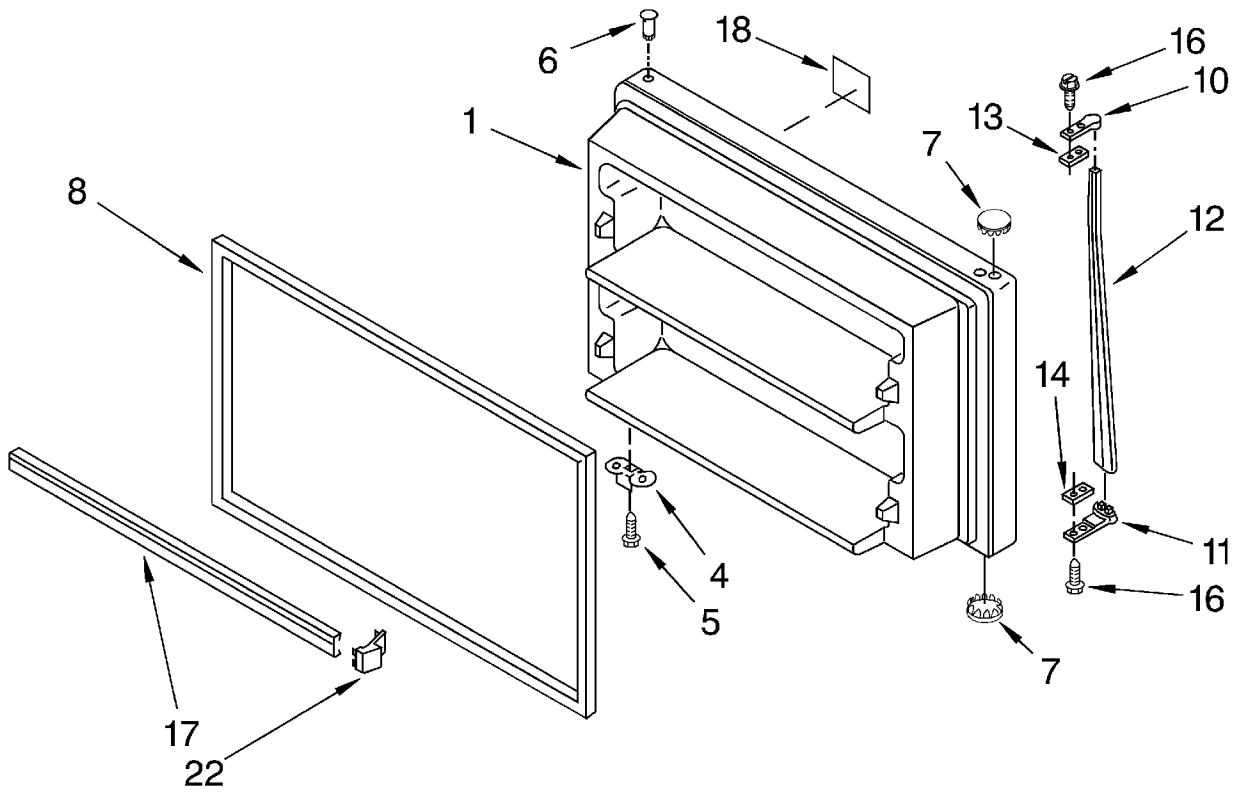

# CABINET PARTS

For Models: 7ET18ZKXDW00, 7ET18ZKXDN00  
(White) (Almond)

REFRIGERATOR

1		Cabinet (Not A Serviceable Part)
2	2157591	Hinge (Top)
3	2166108	Roller-Front (2)
4	489459	Screw
5	489385	Clamp, Tube (Water Supply Line)
9	489436	Screw
10	2179826	Rivet
11	2174650	Screw
12	549193	Clamp-Cord
15	489423	Screw
16	2183064	Hinge, Center
17	2163757	Shim, Hinge Center
18	489463	Screw
20	2179829	Hinge Butt
23	2172745	Shim, Bottom Hinge
24		Fitting, Water Tube (NOT SERVICED)
27		Hole Plug (12)
	2151652	White
	2151653	Almond
31	2166251	Cover, Valve
35		Corner Filler (2)
	2163733	White
	2166187	Almond
36		Grille
	2182429	White
	2182430	Almond
38	487576	Washer
39	1123517	Shim
40		Cover-Hinge
	2160403	White
	2160404	Almond
41		Rail, Center (NOT SERVICED)
42		Corner Filler, Grille
	2166156	White
	2166204	Almond
43	2183063	Pin, Hinge
44	2183158	Cover, Unit

# FREEZER DOOR PARTS

For Models: 7ET18ZKXDW00, 7ET18ZKXDN00  
(White) (Almond)

1		Freezer Door (Includes #8)
	2182487	White
	2182491	Almond
4	2159367	Bracket, Door Stop
5	488921	Screw, 8 x 1/2
6	2183003	Thimble
7		Hole Plug
	844478	White
	989196	Almond
8	2159327	Door Gasket, Magnetic
10		Handle End, Top
	9791776	White
	9791777	Almond
11		Handle End
	9791771	White
	9791772	Almond
12		Handle, Center
	2171043	White
	2171044	Almond
13	943187	Shim, Handle
14	943188	Spacer, Handle Door Panel
16	489006	Screw, 8 x 5/8
17	2171037	Trim, Door Shelf (2)
18		Nameplate
	2162781	White Model
	2162782	Almond Model
22	2156002	EndCap, Trim (4)