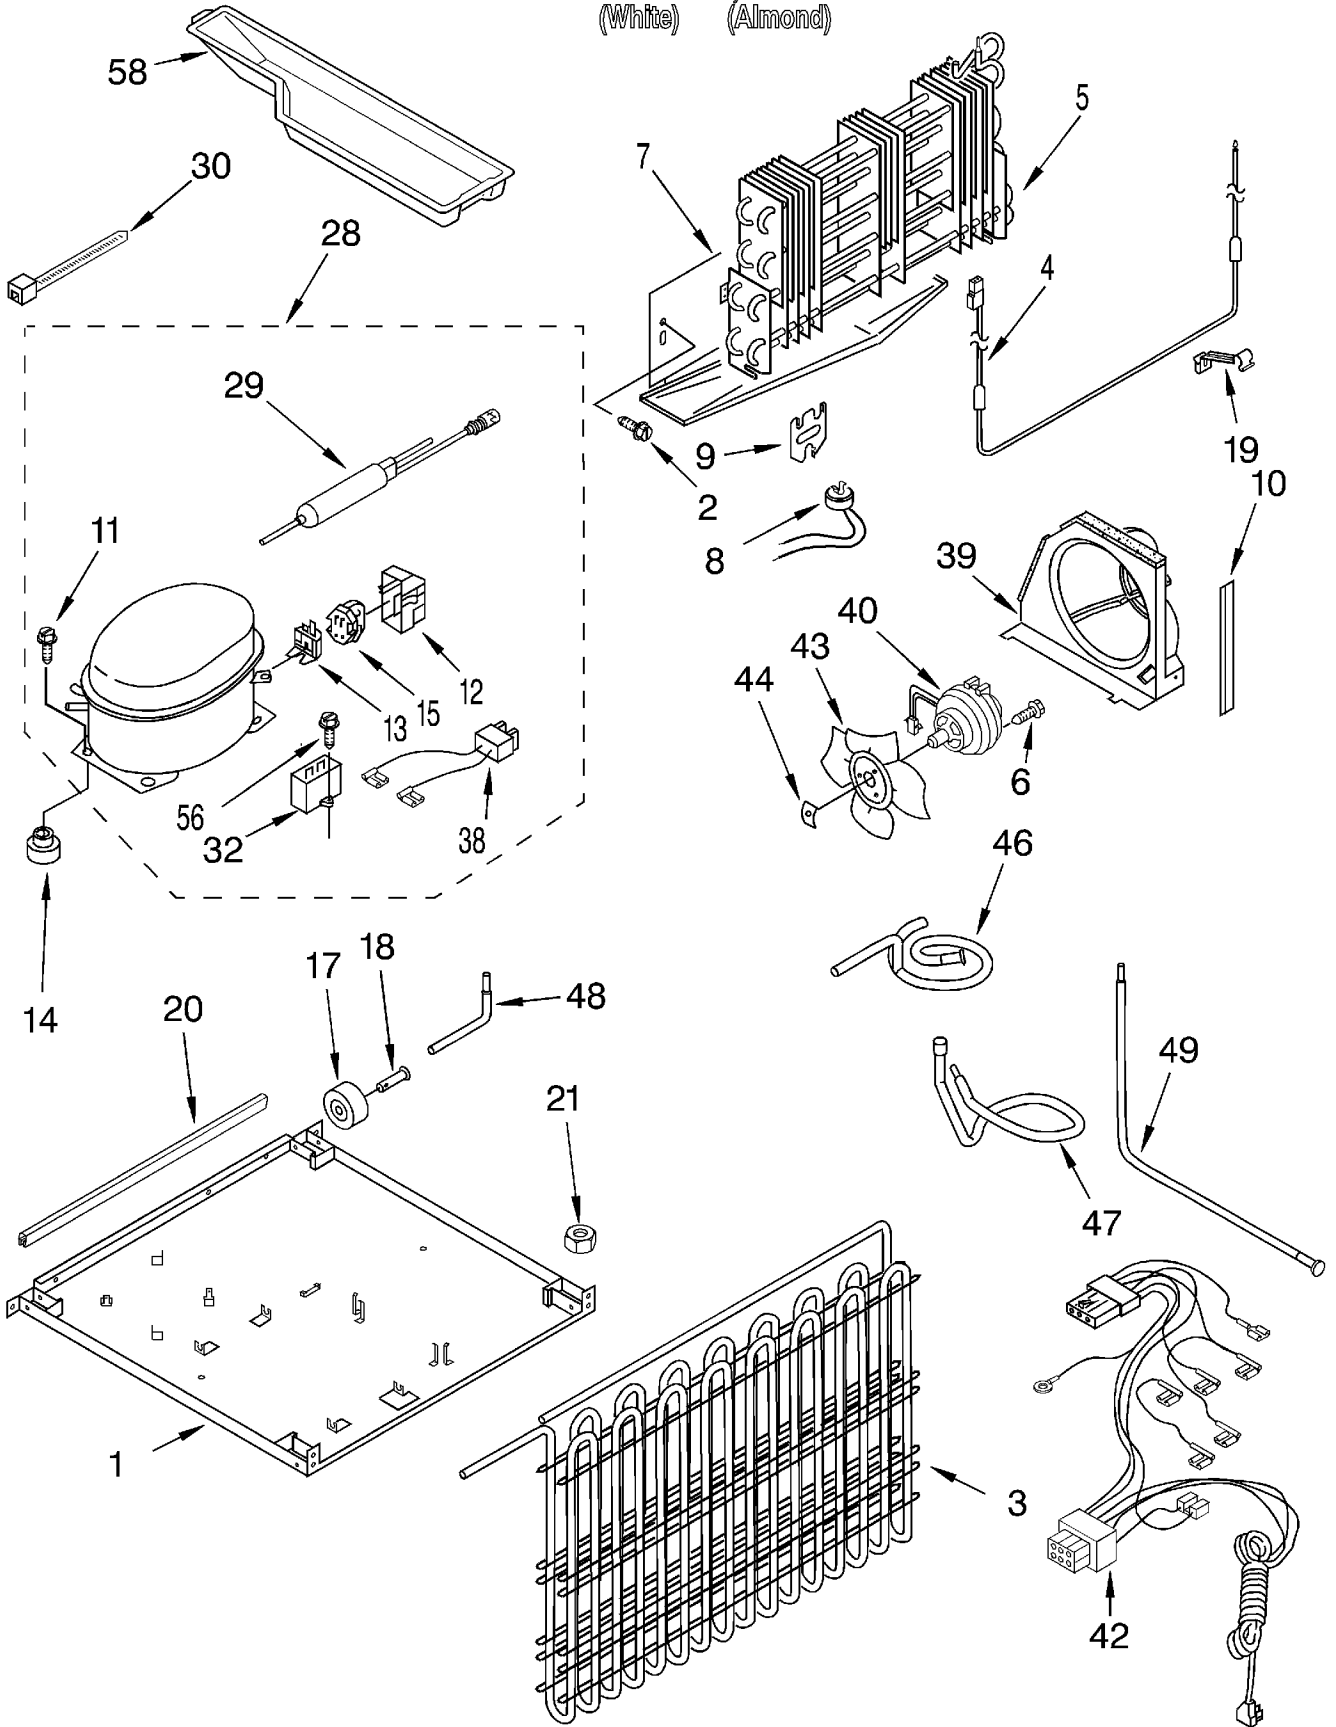

UNIT PARTS

For Models: 7ET18ZKXDW00, 7ET18ZKXDN00
(White) (Almond)

1	2182437	Plate, Unit Mounting
2	489242	Screw
3	2179882	Condenser
4	2176300	Heater, Defrost
5	2176337	Evaporator Assy.
6	489414	Screw
7	2172619	Drain Pan
8	2182380	Defrost Bi-Metal
9	2176301	Bracket, Heater
10	2163780	Extension, Air Baffle
11	489473	Screw
12	2162358	Cover
13	2154759	Overload (Includes Relay)
14		Grommet (4)
	2183042	4roduction
	1100826	Service
15		Relay (See Overload)
17	2163782	Roller (2)
18	981126	Rivet
19	2182338	Clip, Heater
20	2183183	Protector
21		Nut (Not Serviced)
28	2169441	Compressor (Includes Items 12, 13, 15, 29, 32, 38 & 56) (Also
Order		
	482801	Installation Kit
	876765	Tube Kit
29	2174865	Drier
30	2155774	Clamp
32	2169137	Capacitor (Service Only)
38	2172890	Wire Assembly
39	2182395	Air Baffle
40	2176336	Motor, Condenser
42	2184586	Wire Assy. Unit
43	851732	Fan Blade
44	486692	Nut
46	2179856	Tube, Discharge
47	2179854	Tube, Suction
48	2154109	Tube, Process
49	2174670	Tube, Condenser To Heat Loop
56	487240	Screw
58	2163795	Evap. Tray

Following Parts Not Illustrated and Optional Parts Not Included

978025	Valve, Access (1/4")
978026	Valve, Access (5/16")
978027	Valve, Access (3/8")
978028	Valve, Access (1/2")
978029	Valve, Access (5/8")
978030	Valve, Access (3/4")
876764	Valve, Access (3/16")
482278	Start Kit

REFRIGERANT CHARGE 4.0 Ozs. (R134A)

Parts Not Illustrated and Optional Parts (Not Included)

Miscellaneous