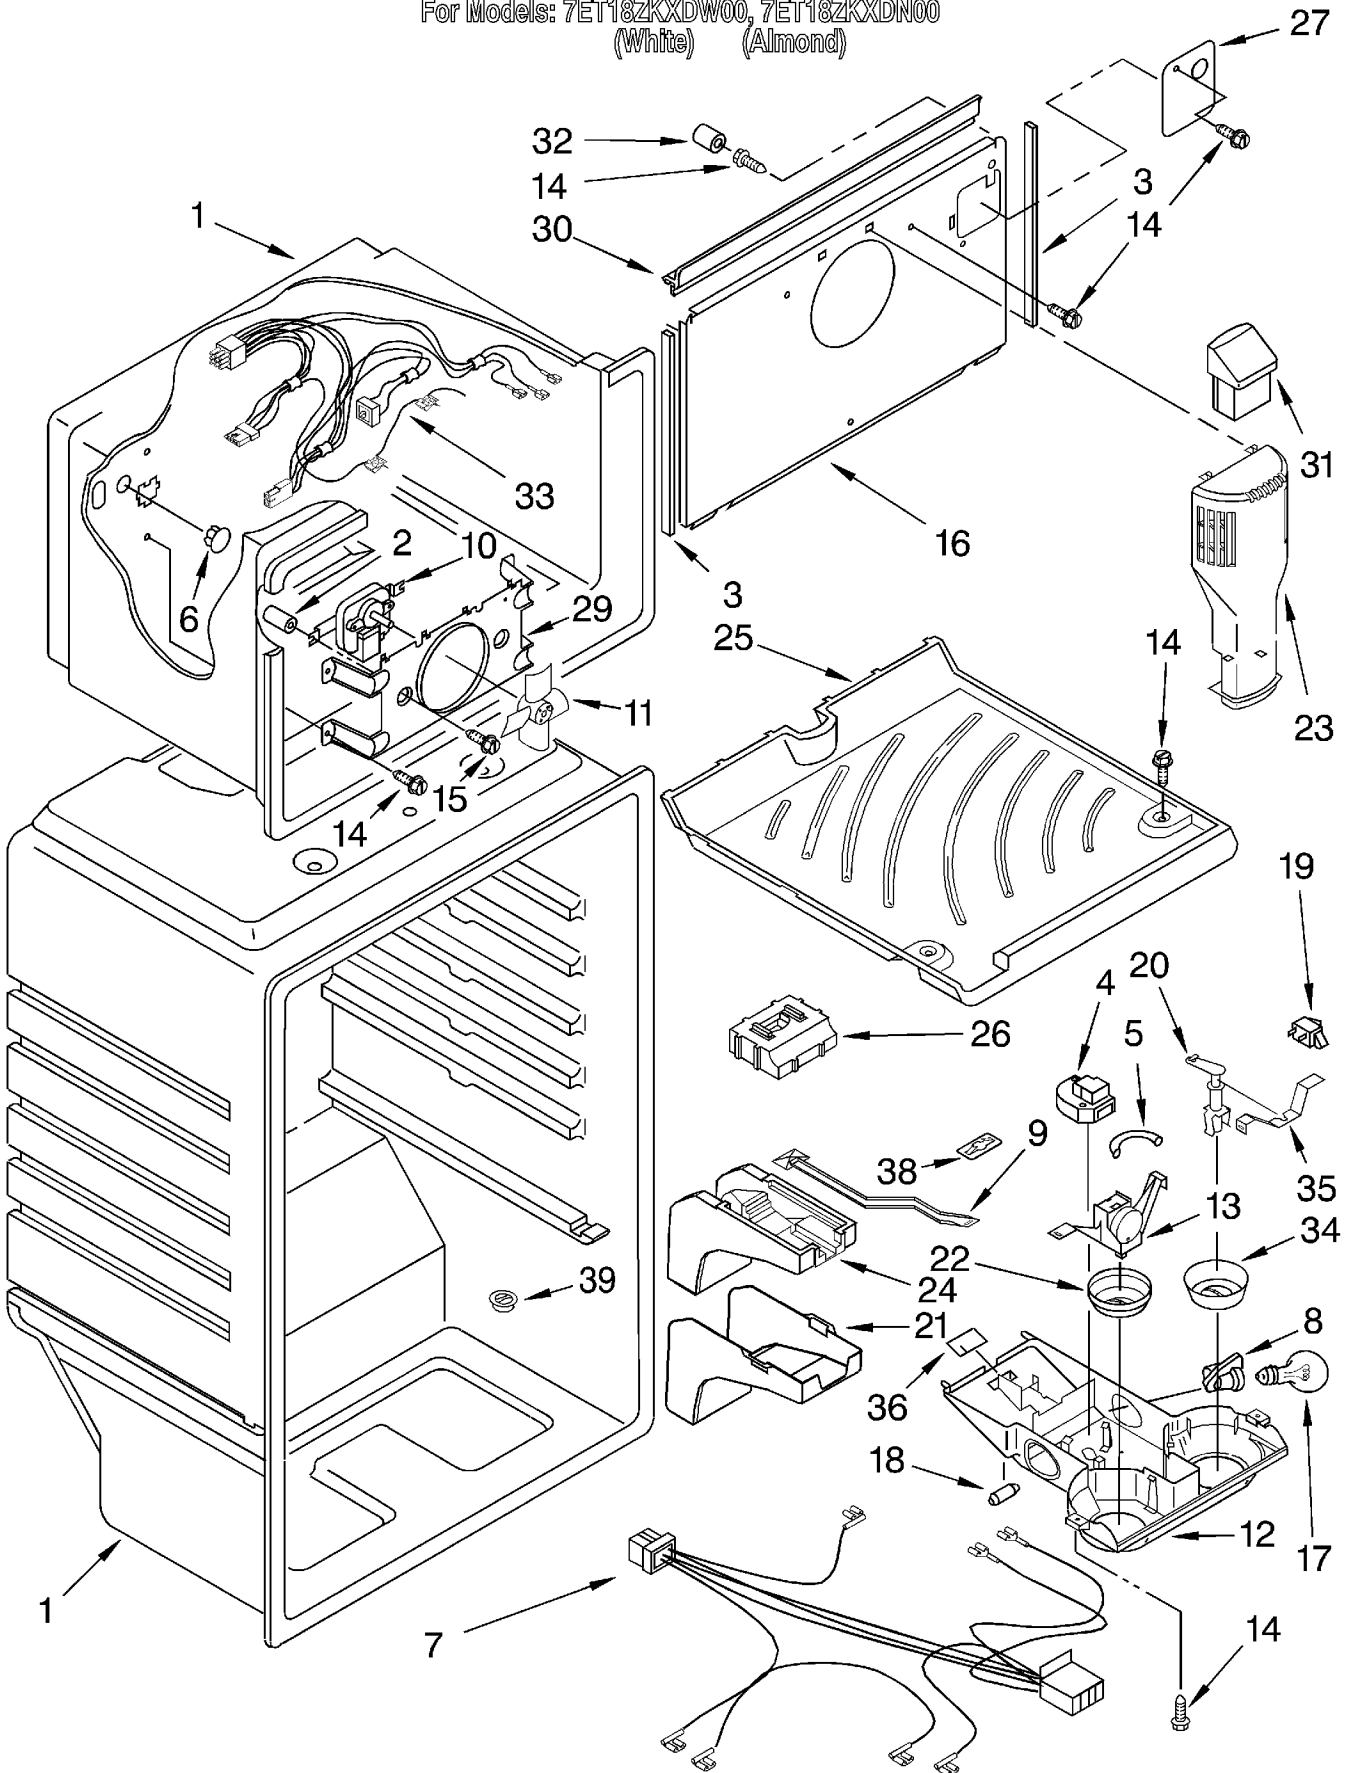

# LINER PARTS

For Models: 7ET18ZKXDW00, 7ET18ZKXDN00  
(White) (Almond)

1		Liner (Not A Serviceable Part)
2	531933	Grommet (2)
3	2166181	Gasket, Evaporator Cover (Side)
4	2183400	Timer, Defrost
5	549512	Thermostat Tube Barrier
6	941839	Hole Plug
7	2172542	Wire Assy. Control Box
8	2162085	Socket, Light (2)
9	2179858	Damper, Air
10	2176298	Fan Motor
11	2163777	Fan Blade
12	2179790	Control Box
13	2193210	Thermostat Assy. (Includes Items 5, 18, & 36)
14	489438	Screw
15	489412	Screw
16	2183154	Cover-Evaporator
17	946059	Light Bulb (2)
18	2163802	Weight, Thermal
19	1118894	Rocker Arm Switch
20	2179859	Post, Damper
21	2176281	Cover, Air Diffuser
22	2176296	Knob, Thermostat
23	2182340	Air Tower
24	2176280	Air Diffuser, Bottom
25	2172565	Freezer Floor
26	2179877	Air Diffuser, Top
27	2183038	Cover, Hole
29	2163827	Bracket, Fan Motor
30	2166178	Gasket, Evaporator Cover (Top)
31	2174629	Air Return & Foil Assembly
32	487996	Cap
33	2174610	Wire Assembly, Freezer Compartment
34	2176297	Knob, Damper
35	2163810	Bracket, Damper Knob
36	2172532	Seal, Rear Thermostat
38	2176341	Clip, Defrost Timer
39	2171846	Valve, Release