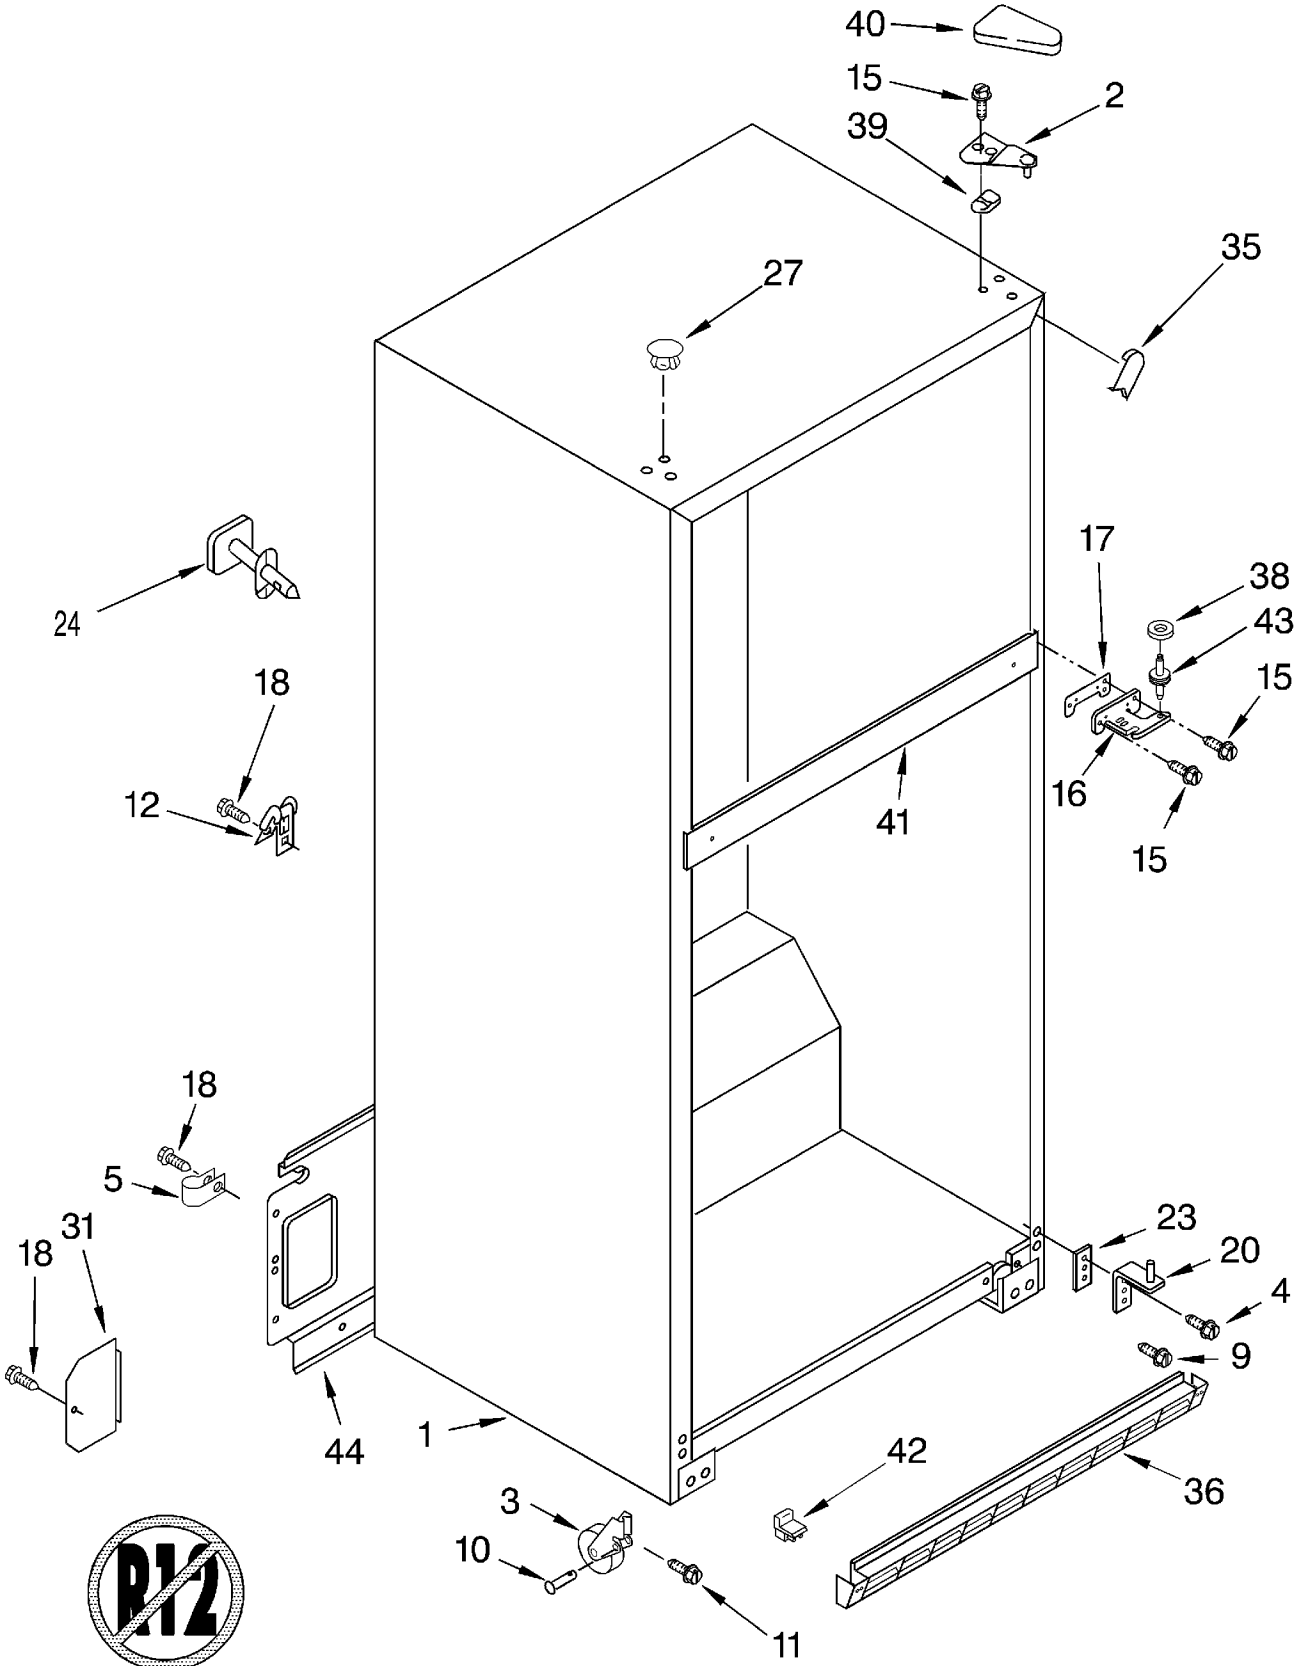

# CABINET PARTS

For Models: 7ET18ZKXDW00, 7ET18ZKXDN00  
(White) (Almond)

REFRIGERATOR

1		Cabinet (Not A Serviceable Part)
2	2157591	Hinge (Top)
3	2166108	Roller-Front (2)
4	489459	Screw
5	489385	Clamp, Tube (Water Supply Line)
9	489436	Screw
10	2179826	Rivet
11	2174650	Screw
12	549193	Clamp-Cord
15	489423	Screw
16	2183064	Hinge, Center
17	2163757	Shim, Hinge Center
18	489463	Screw
20	2179829	Hinge Butt
23	2172745	Shim, Bottom Hinge
24		Fitting, Water Tube (NOT SERVICED)
27		Hole Plug (12)
	2151652	White
	2151653	Almond
31	2166251	Cover, Valve
35		Corner Filler (2)
	2163733	White
	2166187	Almond
36		Grille
	2182429	White
	2182430	Almond
38	487576	Washer
39	1123517	Shim
40		Cover-Hinge
	2160403	White
	2160404	Almond
41		Rail, Center (NOT SERVICED)
42		Corner Filler, Grille
	2166156	White
	2166204	Almond
43	2183063	Pin, Hinge
44	2183158	Cover, Unit

# FREEZER DOOR PARTS

For Models: 7ET18ZKXDW00, 7ET18ZKXDN00  
(White) (Almond)

1		Freezer Door (Includes #8)
	2182487	White
	2182491	Almond
4	2159367	Bracket, Door Stop
5	488921	Screw, 8 x 1/2
6	2183003	Thimble
7		Hole Plug
	844478	White
	989196	Almond
8	2159327	Door Gasket, Magnetic
10		Handle End, Top
	9791776	White
	9791777	Almond
11		Handle End
	9791771	White
	9791772	Almond
12		Handle, Center
	2171043	White
	2171044	Almond
13	943187	Shim, Handle
14	943188	Spacer, Handle Door Panel
16	489006	Screw, 8 x 5/8
17	2171037	Trim, Door Shelf (2)
18		Nameplate
	2162781	White Model
	2162782	Almond Model
22	2156002	EndCap, Trim (4)