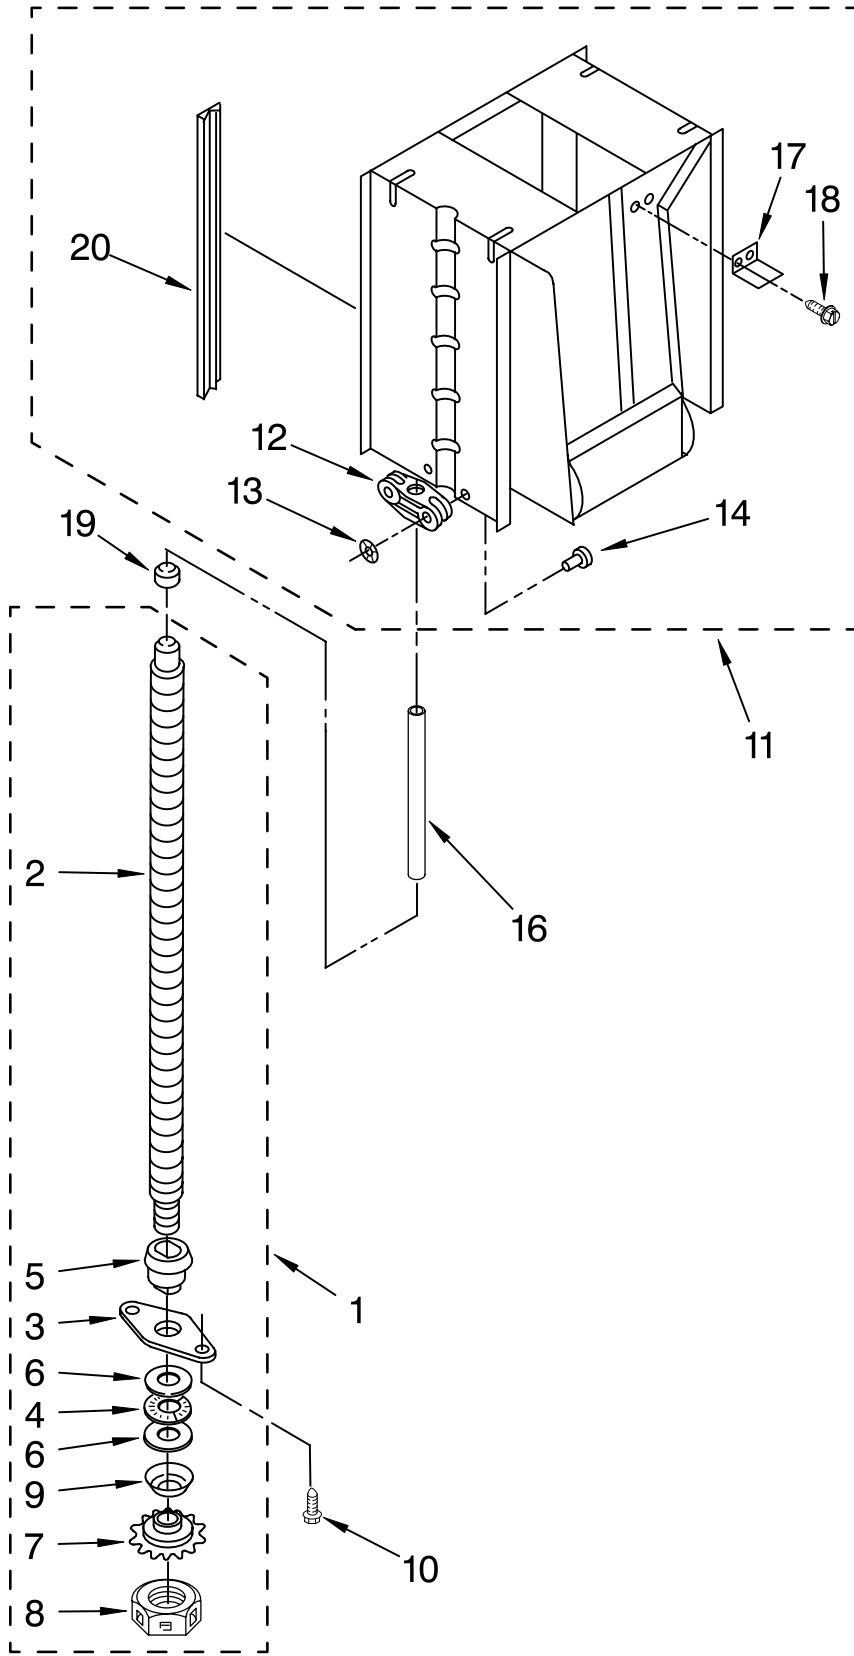

Illus. No.	Part No.	DESCRIPTION
1	3400888	Screw, 8-18 x 1/2
2		Handle, Container
	9872040W	White
	9872040B	Black
3		Panel, Container Front
	9871309	White
	9871311	Black
5	884573	Container Assembly
7	3196175	Screw 8-18 X 1/2
9	776395	Guide, Rear Latch
10	9870066	Latch Assembly
14		Pedal, Foot
	9871031	White
	4149672	Black
15	9871125	Actuator, Safety Switch
16	9871602	Bearing Roller Container (2)
17	776356	Locknut, 3/8-24 (2)
18	4147703	Retainer, Bag (Contains 4 Each)
19	780263	Screw, Shoulder 8-16 x 7/16 (2)
20	776654	Pin
21	775736	Spring
22	775735	"E" Ring
25	4152204	Screw 8-18 X 5/16
26	775665	Plate, Latch
27		Guard, Toeplate
	9871030	White
	777328	Black
28	489478	Screw 8-18 X 1/2

FOR ORDERING INFORMATION REFER TO PARTS PRICE LIST

POWERSCREW AND RAM PARTS

For Models: GC900QPPQ1, GC900QPPB1
(White) (Black)

Illus. No.	Part No.	DESCRIPTION
1	9870500	Screw, Power Complete Assembly (2)
2		Screw, Power (Available Only As Complete Assembly)
3	779121	Plate, Bearing (2)
4	775482	Bearing, Needle (2)
5	776941	Hub, Power Screw (2)
6	775481	Race, Thrust (4)
7	777385	Sprocket, Washer (2)
8	4154842	Nut, Power Screw (2)
9	777332	Washer, Cone (2)
10	9871067	Screw,
11	9871251	Ram Assembly
12	9870163	Nut, Power
13	90296	Clip
14	9870187	Stud
16	9870037	Stop, Ram Powerscrew (2)
17	9870498	Bracket, Top Limit Switch
18	489399	Screw, (2) 8-32 X 5/16
19	9870775	Cap, Stop
20	9870169	Slide, Ram (4)