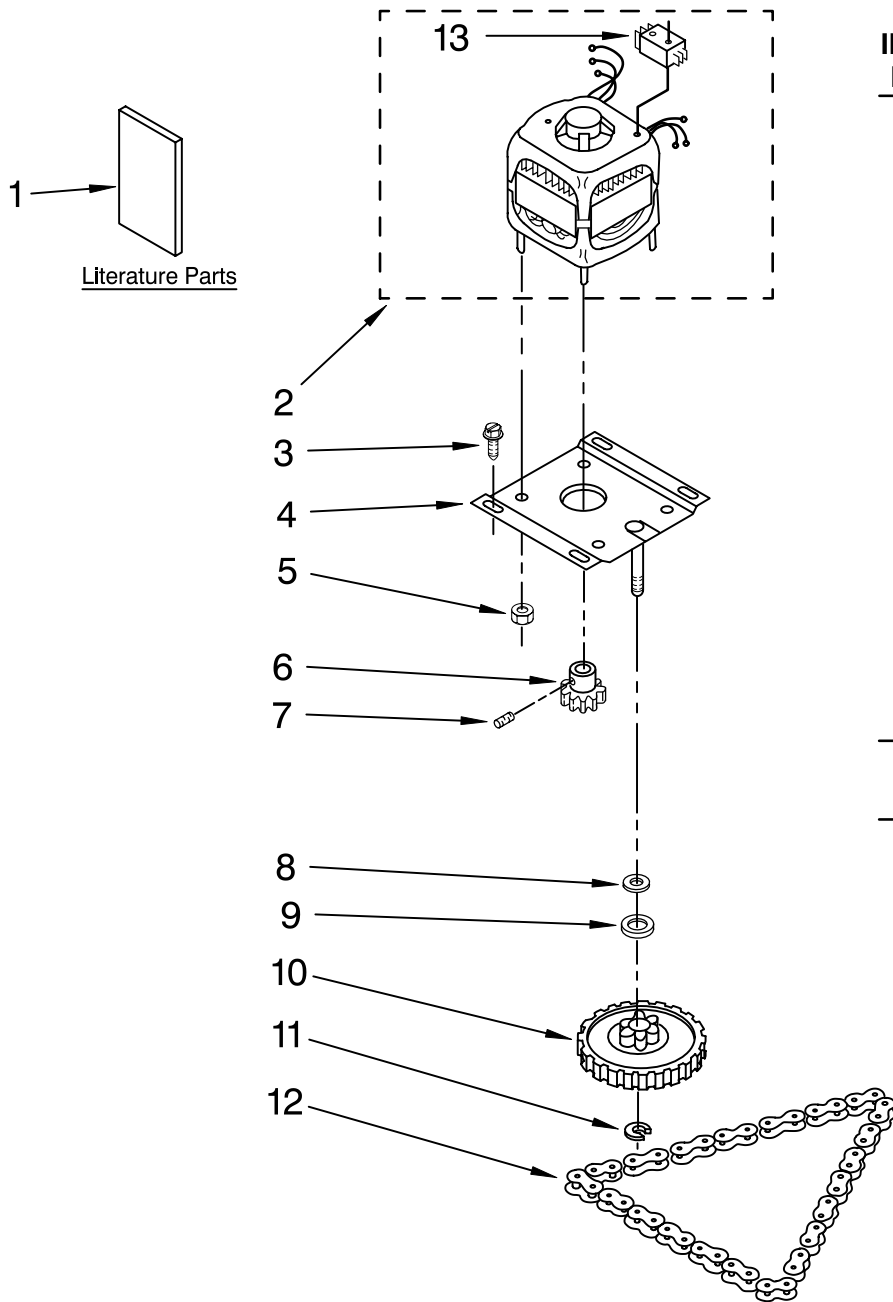

MOTOR AND DRIVE PARTS

For Models: GC900QPPQ1, GC900QPPB1
(White) (Black)

TRASH
COMPACTOR

Illus. No.	Part No.	DESCRIPTION
1		Literature Parts
	9871676	Use & Care Guide
	9871765	Tech Sheet
	8052029	Label, 1-800 Number
	677821	Do-It-Yourself Manual
2	9870343	Motor, Drive (Includes Item 13)
3	9871067	Screw,
4	776327	Plate, Motor
5	776338	Locknut, 10-32 (4)
6	4149667	Gear, Drive
7	454512	Pin, Slotted Spring
8	776035	Washer, Wave
9	297462	Washer, Thrust
10	777124	Gear, Driven
11	776036	Clip, Ring
12	780477	Chain, Drive
13	777971	Switch, Motor

Illus. No.	Part No.	DESCRIPTION
1		Frame (Not A Serviceable Part)
2	777070	Screw, 8-32 x 5/16
3	9872114	Cord, Power
5	780034	Screw, 10-24 x 3/8
6	777180	Spring, Container
7	4149377	Switch, Drawer Safety
8	780437	Pan, Bottom

Illus. No.	Part No.	DESCRIPTION
9	4153788	Bearing, Roller (2)
10	775526	Bolt, Leveler
11	776356	Locknut, 3/8-24
12	9870867	Shield, Slide Track(2)
13	9870585	Wheel, Leveler (2)
15	489478	Screw, 8-18 X 1/2
16	9870444	Panel, Inner
17	777458	Screw, 6-32 x 3/8

Illus. No.	Part No.	DESCRIPTION
18	9870976	Frame, Slide (R.H.)
	9870975	Frame, Slide (L.H.)
21	777850	Nut, Plate
22	777849	Screw, 6-20 x 1
23	777811	Switch, Top Limit & Directional
26	775668	Angle-Frame Plate