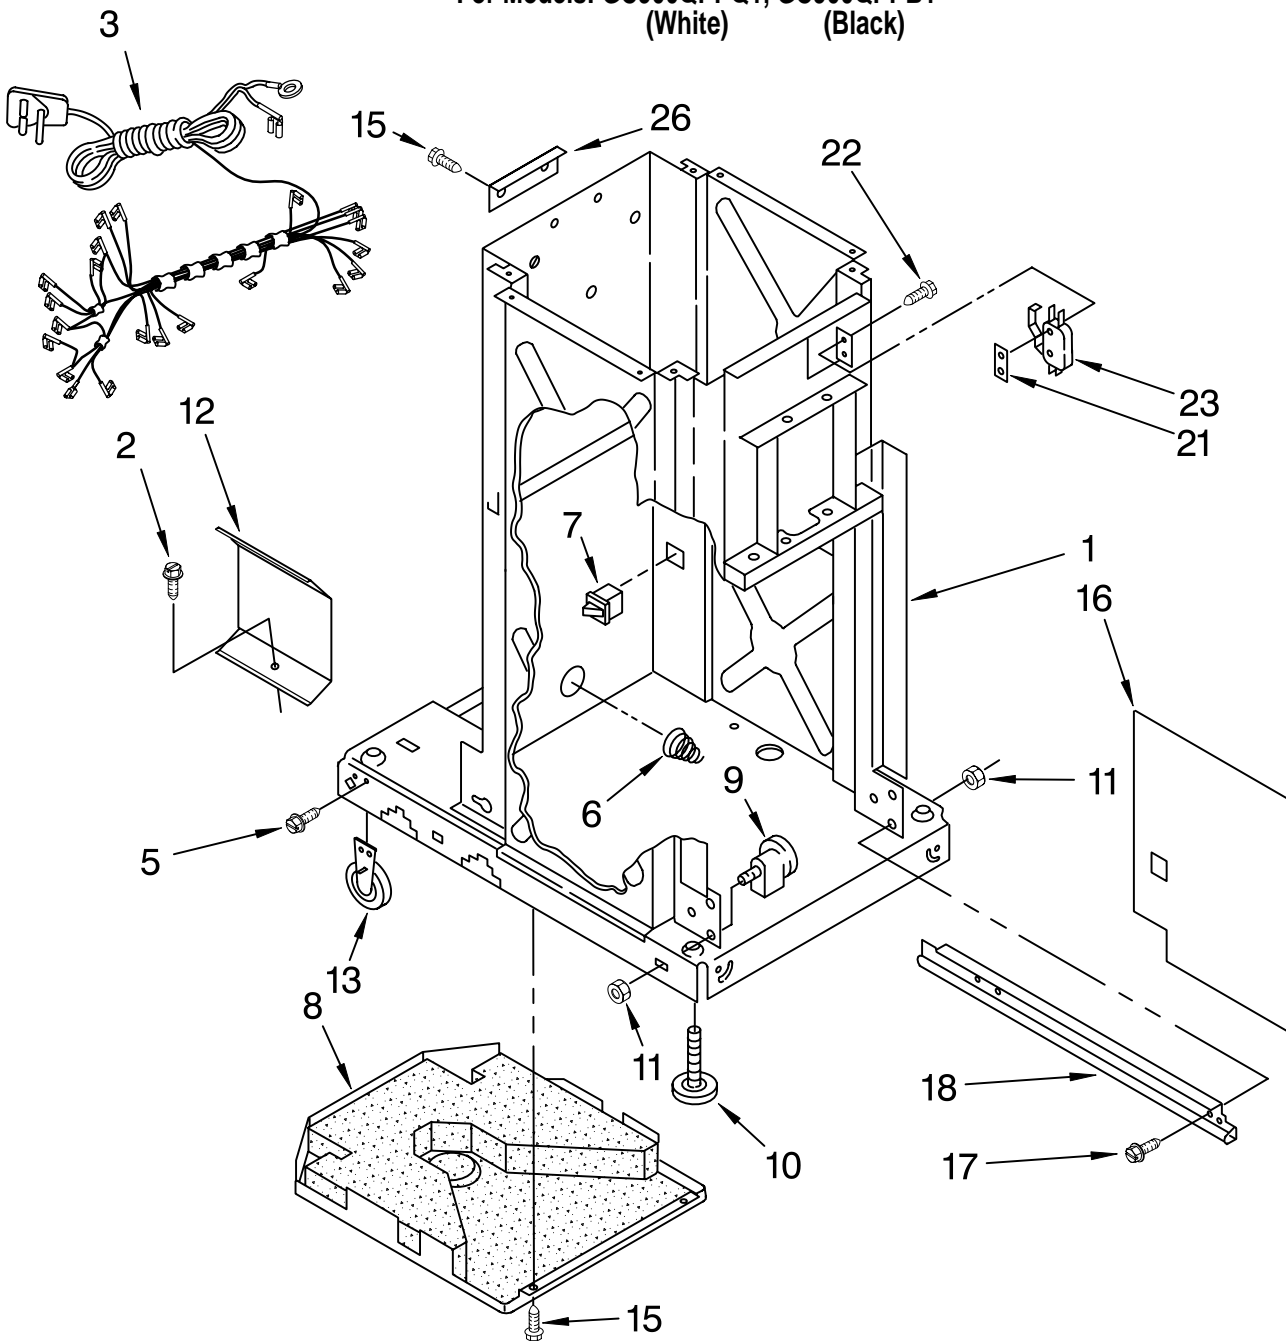

MOTOR AND DRIVE PARTS

For Models: GC900QPPQ1, GC900QPPB1
(White) (Black)

TRASH
COMPACTOR

Illus. No.	Part No.	DESCRIPTION
1		Literature Parts
	9871676	Use & Care Guide
	9871765	Tech Sheet
	8052029	Label, 1-800 Number
	677821	Do-It-Yourself Manual
2	9870343	Motor, Drive (Includes Item 13)
3	9871067	Screw,
4	776327	Plate, Motor
5	776338	Locknut, 10-32 (4)
6	4149667	Gear, Drive
7	454512	Pin, Slotted Spring
8	776035	Washer, Wave
9	297462	Washer, Thrust
10	777124	Gear, Driven
11	776036	Clip, Ring
12	780477	Chain, Drive
13	777971	Switch, Motor

Illus. No.	Part No.	DESCRIPTION
1		Frame (Not A Serviceable Part)
2	777070	Screw, 8-32 x 5/16
3	9872114	Cord, Power
5	780034	Screw, 10-24 x 3/8
6	777180	Spring, Container
7	4149377	Switch, Drawer Safety
8	780437	Pan, Bottom

Illus. No.	Part No.	DESCRIPTION
9	4153788	Bearing, Roller (2)
10	775526	Bolt, Leveler
11	776356	Locknut, 3/8-24
12	9870867	Shield, Slide Track(2)
13	9870585	Wheel, Leveler (2)
15	489478	Screw, 8-18 X 1/2
16	9870444	Panel, Inner
17	777458	Screw, 6-32 x 3/8

Illus. No.	Part No.	DESCRIPTION
18	9870976	Frame, Slide (R.H.)
	9870975	Frame, Slide (L.H.)
21	777850	Nut, Plate
22	777849	Screw, 6-20 x 1
23	777811	Switch, Top Limit & Directional
26	775668	Angle-Frame Plate