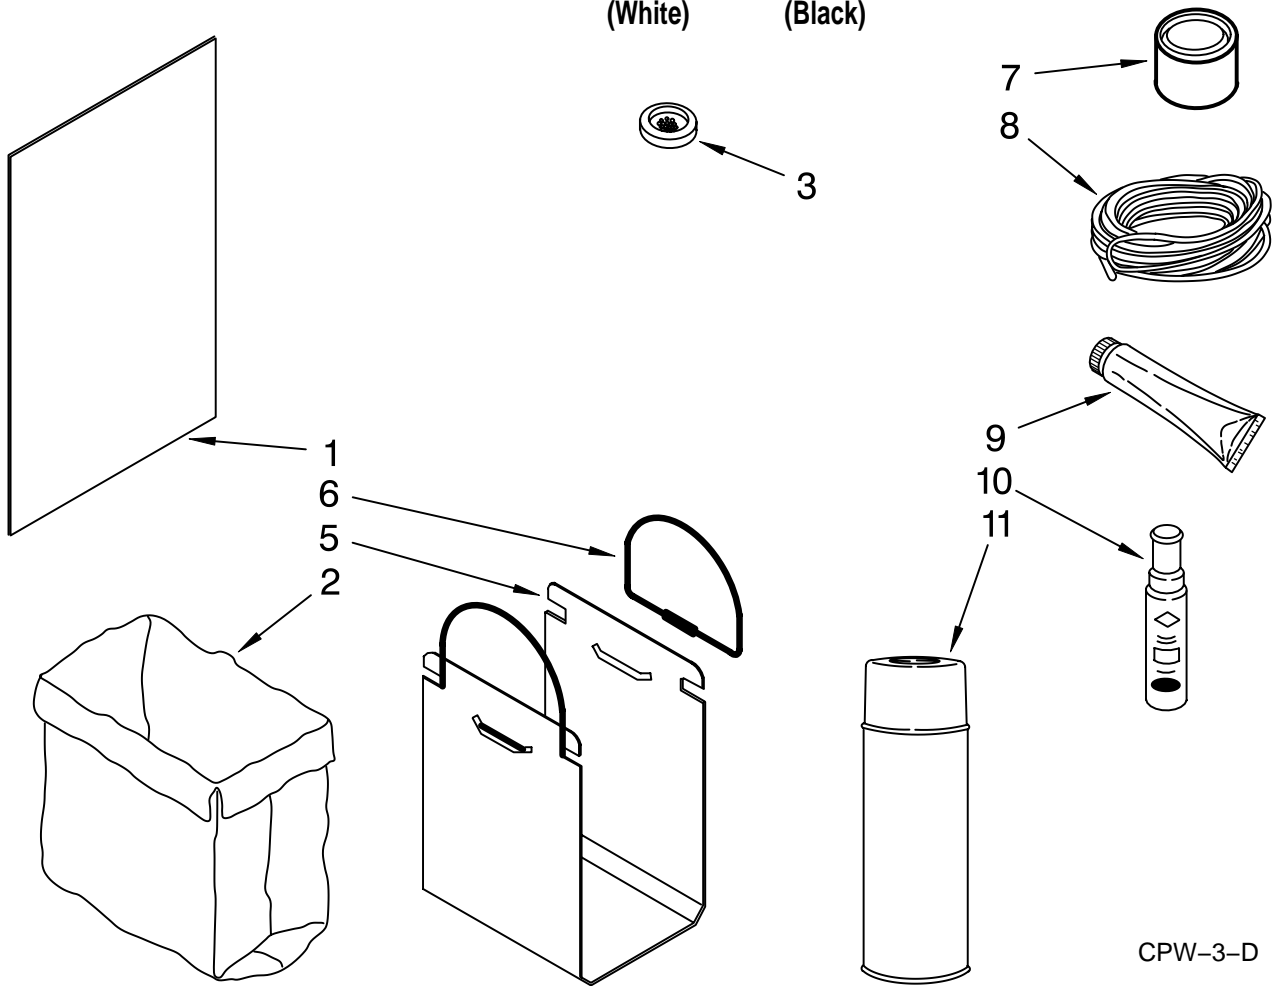

ACCESSORY PARTS

For Models: GC900QPPQ1, GC900QPPB1
(White) (Black)

Illus. No.	Part No.	DESCRIPTION
The Accessory Parts Listed Below May or May Not Be Included With Your Compactor.		
1	777762	Panel, Container Front
	777941	Almond & Harvest Gold
	675378	Black & White
	780334	Brushed Chrome
2	780334	Almond & Black Bag, Trash
	675186	12 Pack
	882652	48 Pack
3	777635	Deodorizer, Solid Stick-Ups (2-Pack)
5	13030	Carrier, Bag (Includes No. 6)

Illus. No.	Part No.	DESCRIPTION
6	777108	Handle, Bag Carrier
7	675351	Grease, 4 Oz. (Use on Power Screw & Ram Pressure Pads)
8	10875	Wire, 25' Roll
	242820	Blue 16 Ga.
	242825	Black 14 Ga.
	242826	Red 14 Ga.
	47261	White 14 Ga.
	47261	Black 12 Ga.
	299885	Red 12 Ga.
	47263	White 12 Ga.
9	279368	Adhesive, Insulation (2oz Tube)

Illus. No.	Part No.	DESCRIPTION
10		Paint, Touch-Up 1/2 Oz.
	72107	Almond
	72109	Avocado
	72032	Black
	72108	Coffee
	72110	Harvest Gold
	72113	Platinum
	72112	Toast
	72017	White
11		Paint, Spray 13 Oz.
	350956	Almond
	261888	Avocado
	285006	Black
	261886	Coffee
	261890	Harvest Gold
	285366	Platinum
	978726	Stanford Brown
	285365	Toast
	350930	White

FOR ORDERING INFORMATION REFER TO PARTS PRICE LIST