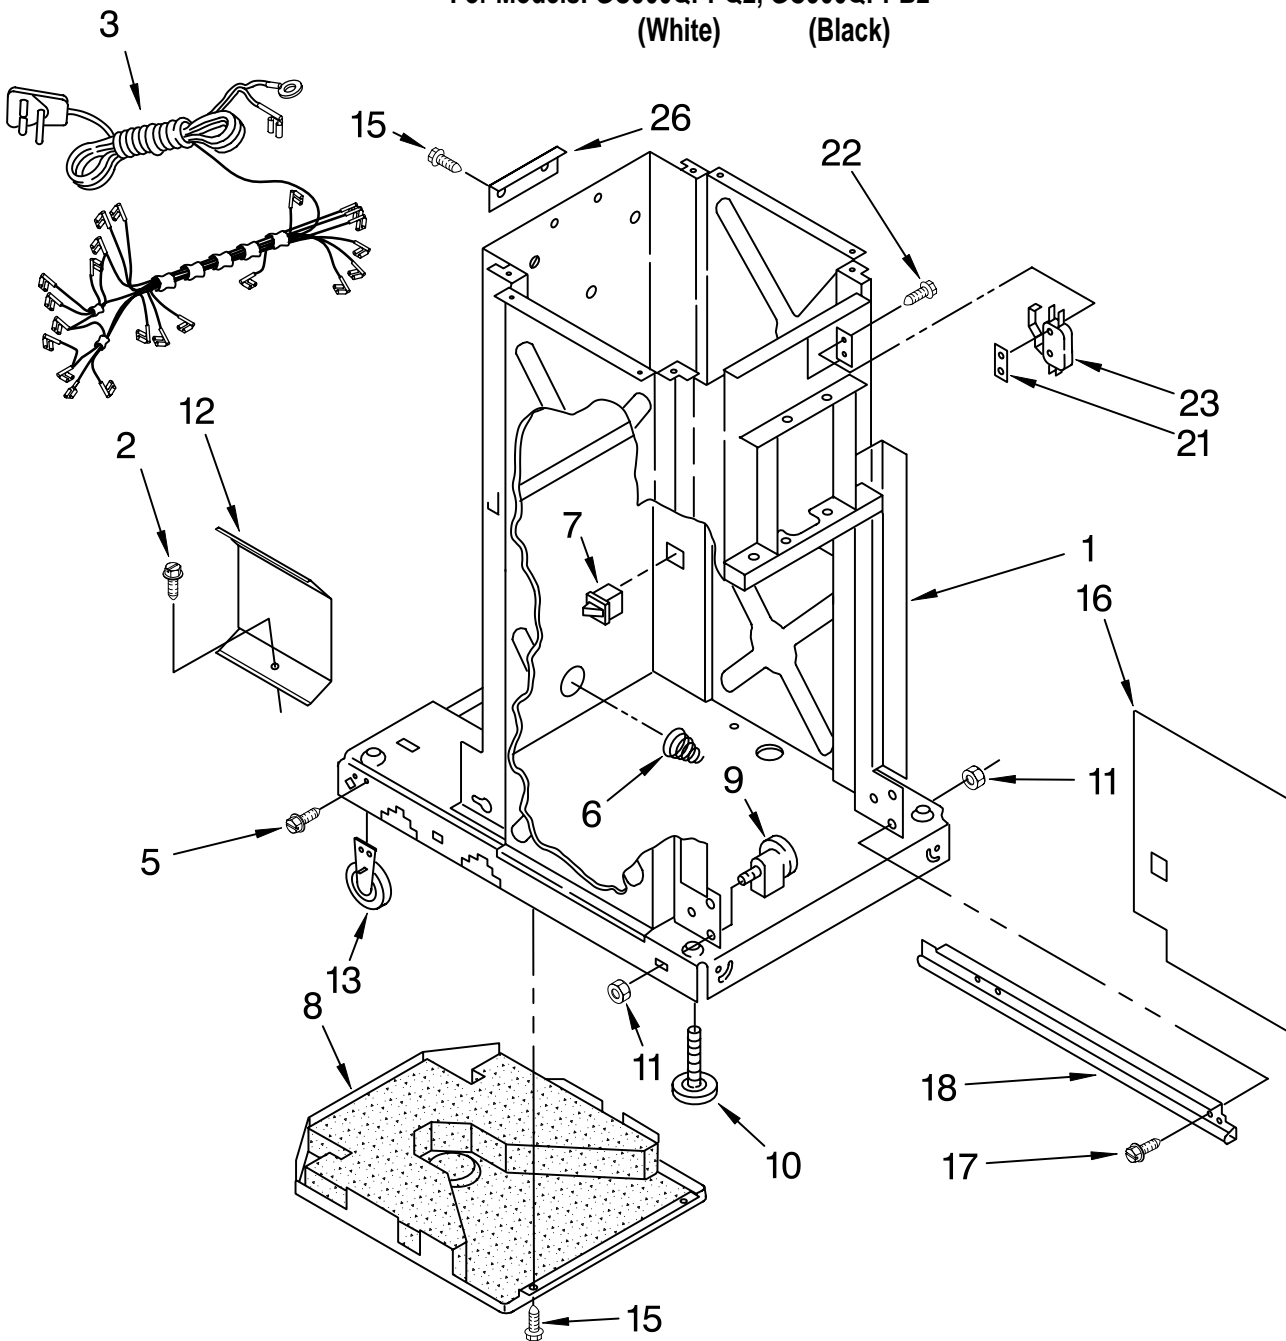

MOTOR AND DRIVE PARTS

For Models: GC900QPPQ2, GC900QPPB2

(White) (Black)

TRASH
COMPACTOR

Illus. No.	Part No.	DESCRIPTION
1		Literature Parts
	9872208	Use & Care Guide
	9871765	Tech Sheet
	8052029	Label, 1-800 Number
	677821	Do-It-Yourself Manual
2	9870343	Motor, Drive (Includes Item 13)
3	9871067	Screw,
4	776327	Plate, Motor
5	776338	Locknut, 10-32 (4)
6	4149667	Gear, Drive
7	454512	Pin, Slotted Spring
8	776035	Washer, Wave
9	297462	Washer, Thrust
10	777124	Gear, Driven
11	776036	Clip, Ring
12	780477	Chain, Drive
13	777971	Switch, Motor

Illus. No.	Part No.	DESCRIPTION
1		Frame (Not A Serviceable Part)
2	777070	Screw, 8-32 x 5/16
3	9872114	Cord, Power
5	780034	Screw, 10-24 x 3/8
6	777180	Spring, Container
7	4149377	Switch, Drawer Safety

Illus. No.	Part No.	DESCRIPTION
8	9870167	Pan, Bottom
9	4153788	Bearing, Roller (2)
10	775526	Bolt, Leveler
11	776356	Locknut, 3/8-24
12	9870867	Shield, Slide Track(2)
13	9870585	Wheel, Leveler (2)
15	489478	Screw, 8-18 X 1/2
16	9870444	Panel, Inner

Illus. No.	Part No.	DESCRIPTION
17	777458	Screw, 6-32 x 3/8
18	9870976	Frame, Slide (R.H.)
	9870975	Frame, Slide (L.H.)
21	777850	Nut, Plate
22	777849	Screw, 6-20 x 1
23	777811	Switch, Top Limit & Directional
26	775668	Angle-Frame Plate