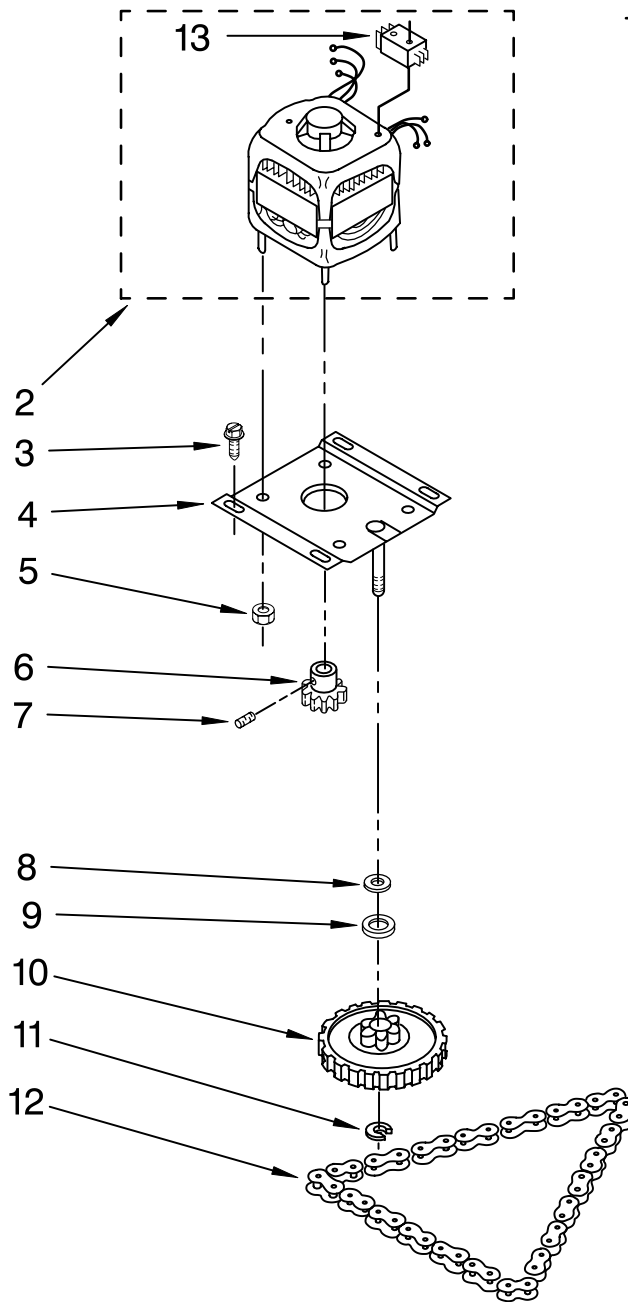

MOTOR AND DRIVE PARTS

For Models: GC900QPPQ2, GC900QPPB2

(White) (Black)

TRASH
COMPACTOR

Illus. No.	Part No.	DESCRIPTION
1		Literature Parts
	9872208	Use & Care Guide
	9871765	Tech Sheet
	8052029	Label, 1-800 Number
	677821	Do-It-Yourself Manual
2	9870343	Motor, Drive (Includes Item 13)
3	9871067	Screw,
4	776327	Plate, Motor
5	776338	Locknut, 10-32 (4)
6	4149667	Gear, Drive
7	454512	Pin, Slotted Spring
8	776035	Washer, Wave
9	297462	Washer, Thrust
10	777124	Gear, Driven
11	776036	Clip, Ring
12	780477	Chain, Drive
13	777971	Switch, Motor

Illus. No.	Part No.	DESCRIPTION
1		Frame (Not A Serviceable Part)
2	777070	Screw, 8-32 x 5/16
3	9872114	Cord, Power
5	780034	Screw, 10-24 x 3/8
6	777180	Spring, Container
7	4149377	Switch, Drawer Safety

Illus. No.	Part No.	DESCRIPTION
8	9870167	Pan, Bottom
9	4153788	Bearing, Roller (2)
10	775526	Bolt, Leveler
11	776356	Locknut, 3/8-24
12	9870867	Shield, Slide Track(2)
13	9870585	Wheel, Leveler (2)
15	489478	Screw, 8-18 X 1/2
16	9870444	Panel, Inner

Illus. No.	Part No.	DESCRIPTION
17	777458	Screw, 6-32 x 3/8
18	9870976	Frame, Slide (R.H.)
	9870975	Frame, Slide (L.H.)
21	777850	Nut, Plate
22	777849	Screw, 6-20 x 1
23	777811	Switch, Top Limit & Directional
26	775668	Angle-Frame Plate