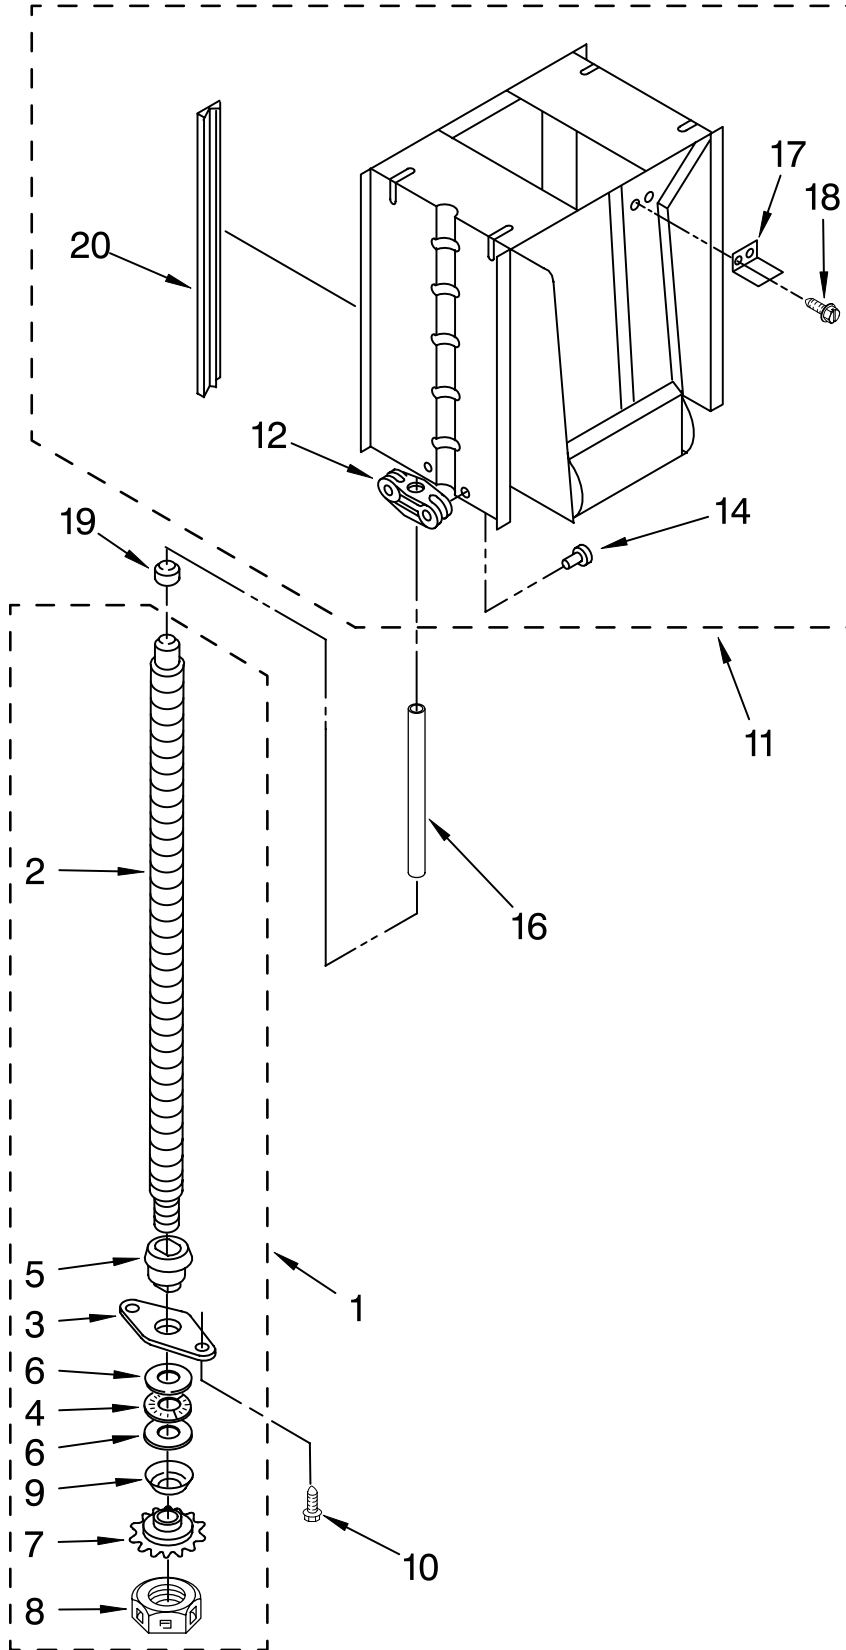

Illus. No.	Part No.	DESCRIPTION
8	9870167	Pan, Bottom
9	4153788	Bearing, Roller (2)
10	775526	Bolt, Leveler
11	776356	Locknut, 3/8-24
12	9870867	Shield, Slide Track(2)
13	9870585	Wheel, Leveler (2)
15	489478	Screw, 8-18 X 1/2
16	9870444	Panel, Inner

Illus. No.	Part No.	DESCRIPTION
17	777458	Screw, 6-32 x 3/8
18	9870976	Frame, Slide (R.H.)
	9870975	Frame, Slide (L.H.)
21	777850	Nut, Plate
22	777849	Screw, 6-20 x 1
23	777811	Switch, Top Limit & Directional
26	775668	Angle-Frame Plate

(White) (Black)

Illus. No.	Part No.	DESCRIPTION
1	3400888	Screw, 8-18 x 1/2
2		Handle, Container
	9872040W	White
	9872040B	Black
3		Panel, Container Front
	9871309	White
	9871311	Black
5	884573	Container Assembly
7	3196175	Screw 8-18 X 1/2
9	776395	Guide, Rear Latch
10	9870066	Latch Assembly
14		Pedal, Foot
	9871031	White
	4149672	Black
15	9871125	Actuator, Safety Switch
16	9871602	Bearing Roller Container (2)
17	776356	Locknut, 3/8-24 (2)
18	4147703	Retainer, Bag (Contains 4 Each)
19	780263	Screw, Shoulder 8-16 x 7/16 (2)
20	776654	Pin
21	775736	Spring
22	775735	"E" Ring
25	4152204	Screw 8-18 X 5/16
26	775665	Plate, Latch
27		Guard, Toeplate
	9871030	White
	777328	Black
28	489478	Screw 8-18 X 1/2

FOR ORDERING INFORMATION REFER TO PARTS PRICE LIST

POWERSCREW AND RAM PARTS

For Models: GC900QPPQ2, GC900QPPB2

(White) (Black)

Illus. No.	Part No.	DESCRIPTION
1	9870500	Screw, Power Complete Assembly (2)
2		Screw, Power (Available Only As Complete Assembly)
3	779121	Plate, Bearing (2)
4	775482	Bearing, Needle (2)
5	776941	Hub, Power Screw (2)
6	775481	Race, Thrust (4)
7	777385	Sprocket, Washer (2)
8	4154842	Nut, Power Screw (2)
9	777332	Washer, Cone (2)
10	9871067	Screw, (2)
11	9871251	Ram Assembly
12	9870163	Nut, Power
14	9870187	Stud
16	9870037	Stop, Ram Powerscrew (2)
17	9870498	Bracket, Top Limit Switch
18	489399	Screw, (2) 8-32 X 5/16
19	9870775	Cap, Stop
20	9870169	Slide, Ram (4)