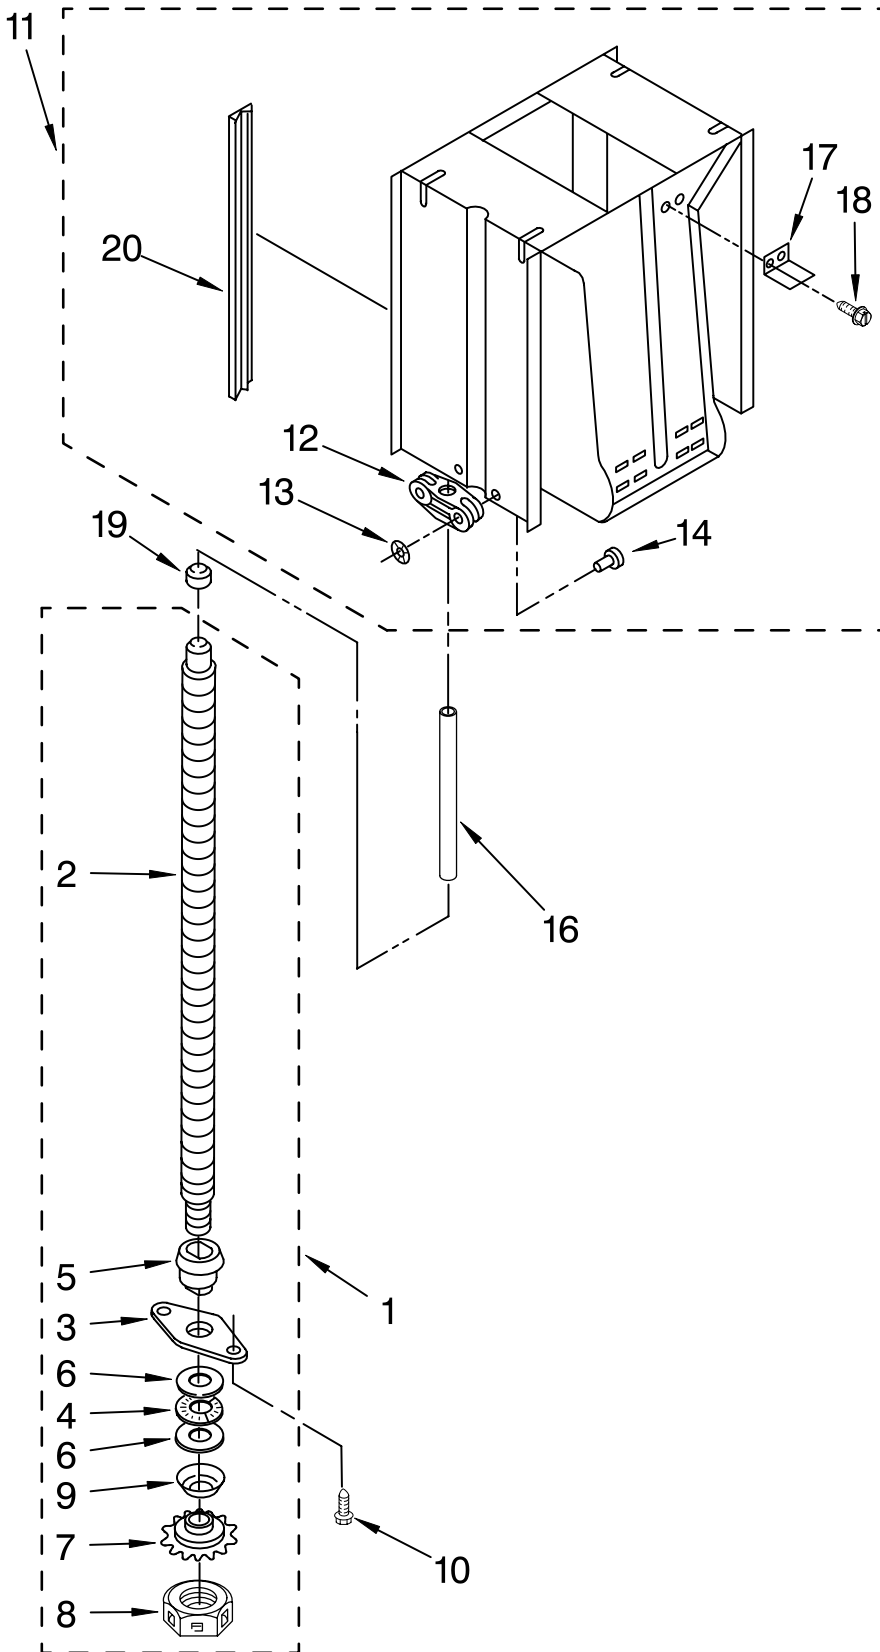

Illus. No.	Part No.	DESCRIPTION
10	775526	Bolt, Leveler
11	776356	Locknut, 3/8-24
12	9870867	Shield, Slide Track(2)
13	9870585	Wheel, Leveler (2)
15	489478	Screw, 8-18 x 1/2
16	9870444	Panel, Inner
17	777458	Screw, 6-32 x 3/8
18	9870976	Frame, Slide (R.H.)
	9870975	Frame, Slide (L.H.)

# CONTAINER PARTS

For Model:GX900QPPB1, GX900QPPQ1, GX900QPPT1, GX900QPPS1  
 (Black) (White) (Biscuit) (Stainless Steel)

Illus. No.	Part No.	DESCRIPTION
1	3400888	Screw 8-18 X 1/2
2		Handle, Container
	9872040W	White
	9872040T	Biscuit
	9872040B	Black
3		Panel, Container Front
	9871309	White
	9871574	Biscuit
	9871311	Black
	9871770	Stainless
5	884573	Container Assembly
7	3196175	Screw 8-18 X 1/2
9	776395	Guide, Rear Latch
10	9870066	Latch Assembly
14		Pedal, Foot
	9871031	White
	9871577	Biscuit
	4149672	Black
15	9871125	Actuator, Safety Switch
16	9871602	Bearing Roller Container (2)
17	776356	Locknut, 3/8-24 (2)
18	4147703	Retainer, Bag (Contains 4 Each)
19	780263	Screw, Shoulder 8-16 x 7/16 (2)
20	776654	Pin
21	775736	Spring
22	775735	"E" Ring
25	4152204	Screw 8-18 X 5/16
26	775665	Plate, Latch
27		Guard, Toeplate
	9871030	White
	9871578	Biscuit
	777328	Black
28	489478	Screw 8-18 X 1/2

# POWERSCREW AND RAM PARTS

For Model: GX900QPPB1, GX900QPPQ1, GX900QPPT1, GX900QPPS1  
(Black) (White) (Biscuit) (Stainless Steel)

Illus. No.	Part No.	DESCRIPTION
1	9870500	Screw, Power Complete Assembly (2)
2		Screw, Power (Available Only As Complete Assembly)
3	779121	Plate, Bearing (2)
4	775482	Bearing, Needle (2)
5	776941	Hub, Power Screw (2)
6	775481	Race, Thrust (4)
7	777385	Sprocket, Washer (2)
8	4154842	Nut, Power Screw (2)
9	777332	Washer, Cone (2)
10	9871067	Screw,
11	9871251	Ram Assembly
12	9870163	Nut, Power
13	90296	Clip
14	9870187	Stud
16	9870037	Stop, Ram Powerscrew (2)
17	9870498	Bracket, Top Limit Switch
18	489399	Screw, (2) 8-32 x 5/16
19	9870775	Cap, Stop
20	9870169	Slide, Ram (4)