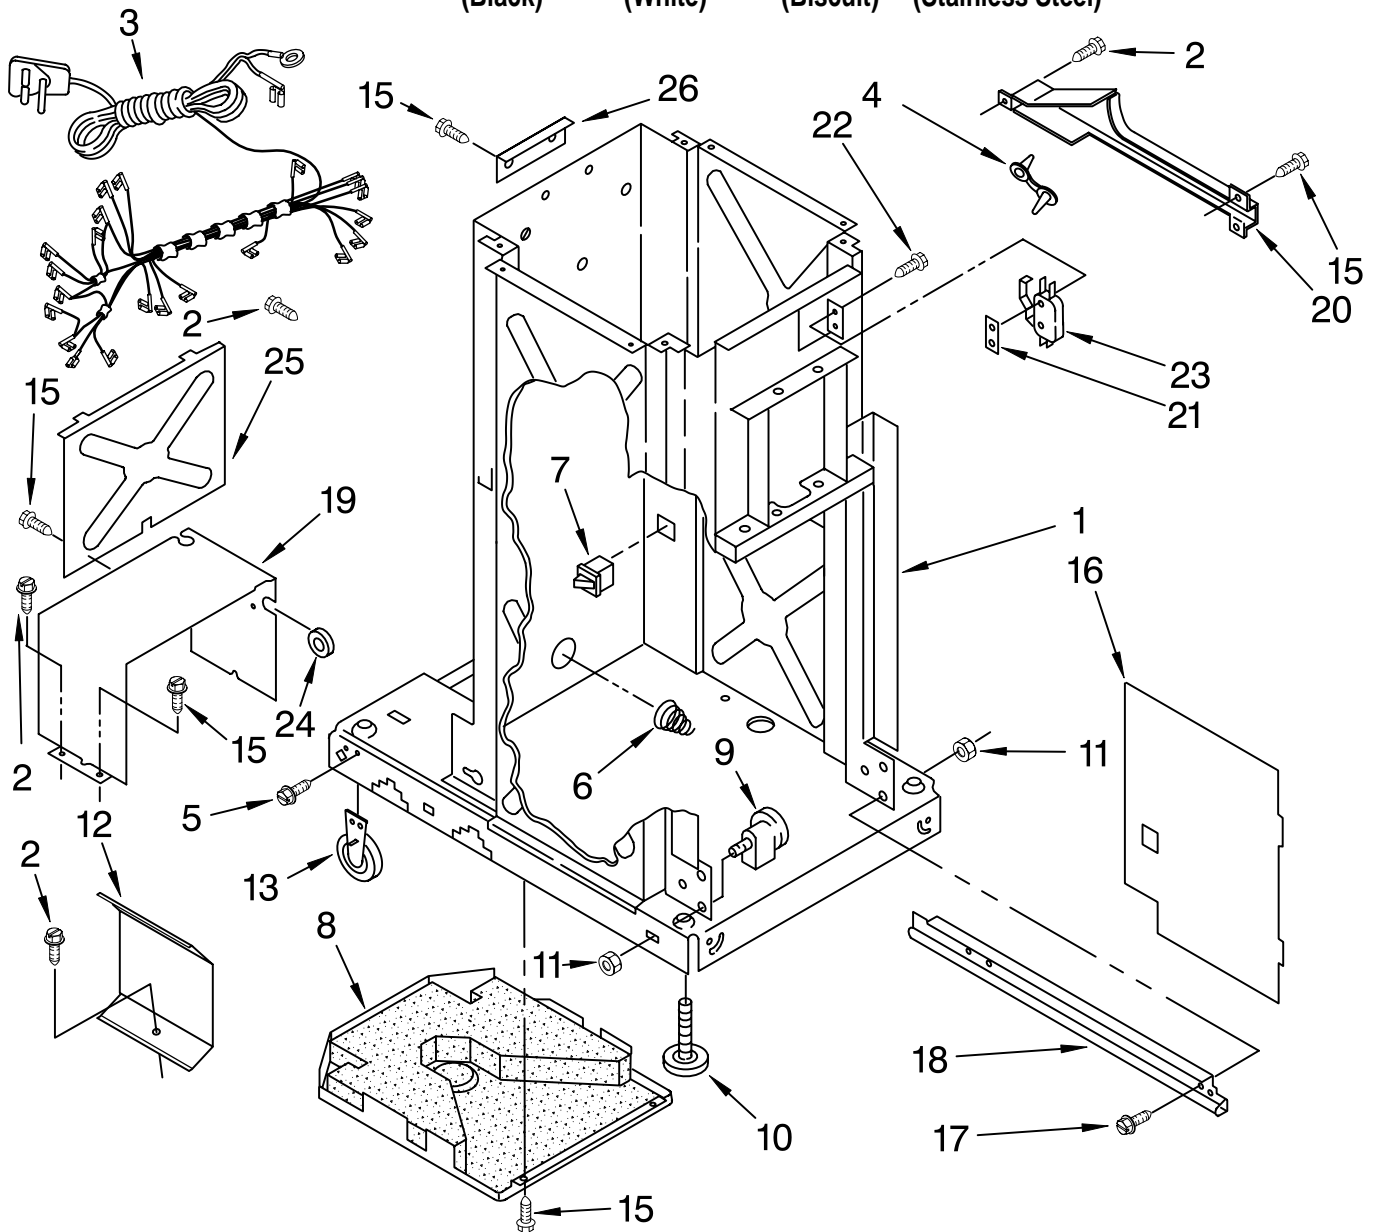

#### DO-IT-YOURSELF REPAIR MANUALS

	677821	Do-It-Yourself Manual
2	9870343	Motor, Drive (Includes Item 13)
3	9871067	Screw,
4	776327	Plate, Motor
5	776338	Locknut, 10-32 (4)
6	4149667	Gear, Drive
7	454512	Pin, Slotted Spring
8	776035	Washer, Wave
9	297462	Washer, Thrust
10	777124	Gear, Driven
11	776036	Clip, Ring
12	780477	Chain, Drive
13	777971	Switch, Motor

# FRAME PARTS

For Model:GX900QPPB1, GX900QPPQ1, GX900QPPT1, GX900QPPS1  
(Black) (White) (Biscuit) (Stainless Steel)

Illus. No.	Part No.	DESCRIPTION
1		Frame (Not A Serviceable Part)
2	4152204	Screw, 8-18 x 5/16
3	9872115	Cord, Power
4	777035	Clamp, Wire
5	780034	Screw, 10-24 x 3/8
6	777180	Spring, Container
7	4149377	Switch, Drawer Safety
8	780437	Pan, Bottom
9	4153788	Bearing, Roller (2)

Illus. No.	Part No.	DESCRIPTION
10	775526	Bolt, Leveler
11	776356	Locknut, 3/8-24
12	9870867	Shield, Slide Track(2)
13	9870585	Wheel, Leveler (2)
15	489478	Screw, 8-18 x 1/2
16	9870444	Panel, Inner
17	777458	Screw, 6-32 x 3/8
18	9870976	Frame, Slide (R.H.)
	9870975	Frame, Slide (L.H.)