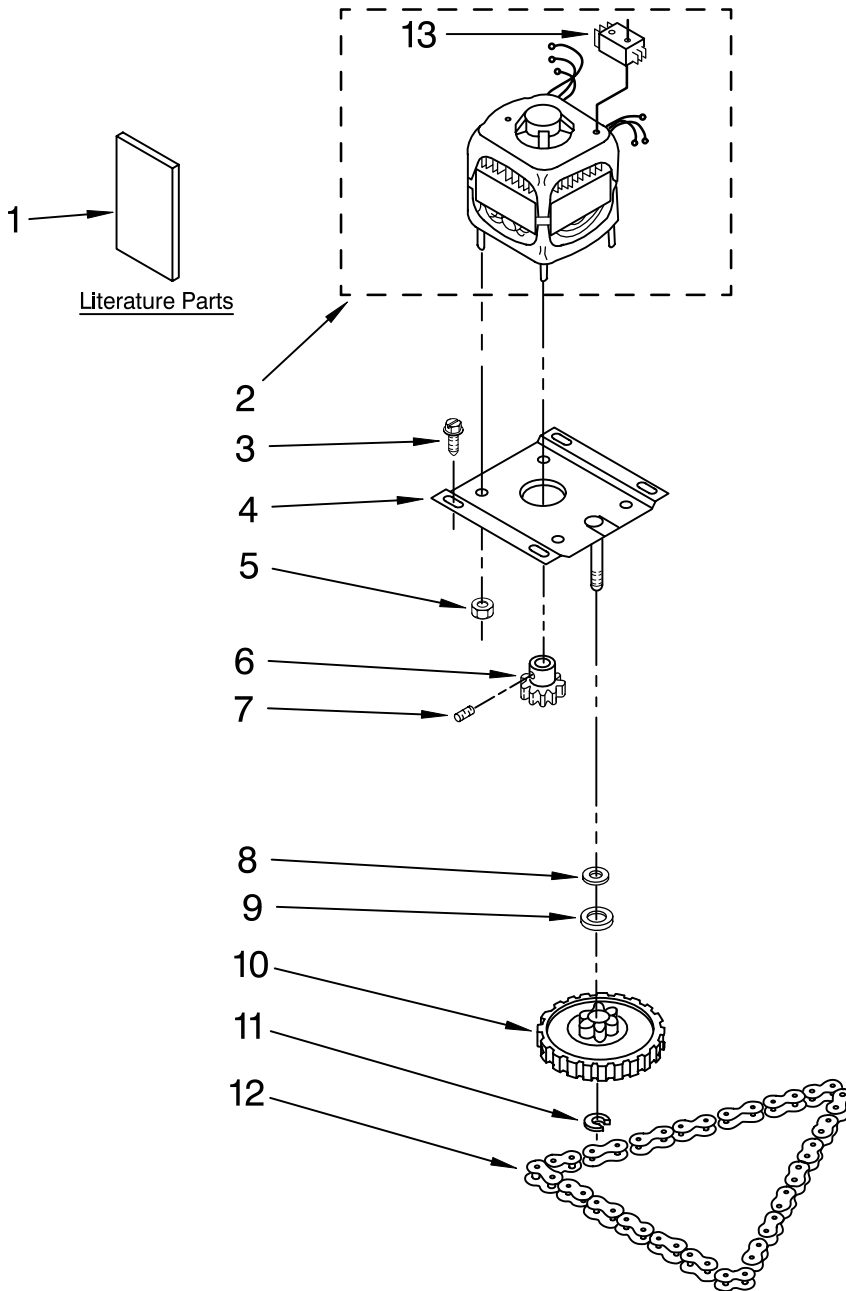

MOTOR AND DRIVE PARTS

For Model: GX900QPPB1, GX900QPPQ1, GX900QPPT1, GX900QPPS1
(Black) (White) (Biscuit) (Stainless Steel)

TRASH
COMPACTOR

Illus. No.	Part No.	DESCRIPTION

1		Literature Parts
	9871676	Use & Care Guide
	9871765	Sheet, Tech
	8052029	Label, 1-800 Number

Following May Be Purchased

DO-IT-YOURSELF REPAIR MANUALS

	677821	Do-It-Yourself Manual
2	9870343	Motor, Drive (Includes Item 13)
3	9871067	Screw,
4	776327	Plate, Motor
5	776338	Locknut, 10-32 (4)
6	4149667	Gear, Drive
7	454512	Pin, Slotted Spring
8	776035	Washer, Wave
9	297462	Washer, Thrust
10	777124	Gear, Driven
11	776036	Clip, Ring
12	780477	Chain, Drive
13	777971	Switch, Motor

Parts Not Illustrated and Optional Parts (Not Included)

9870118	Undercounter Conversion Kit

FOR ORDERING INFORMATION REFER TO PARTS PRICE LIST