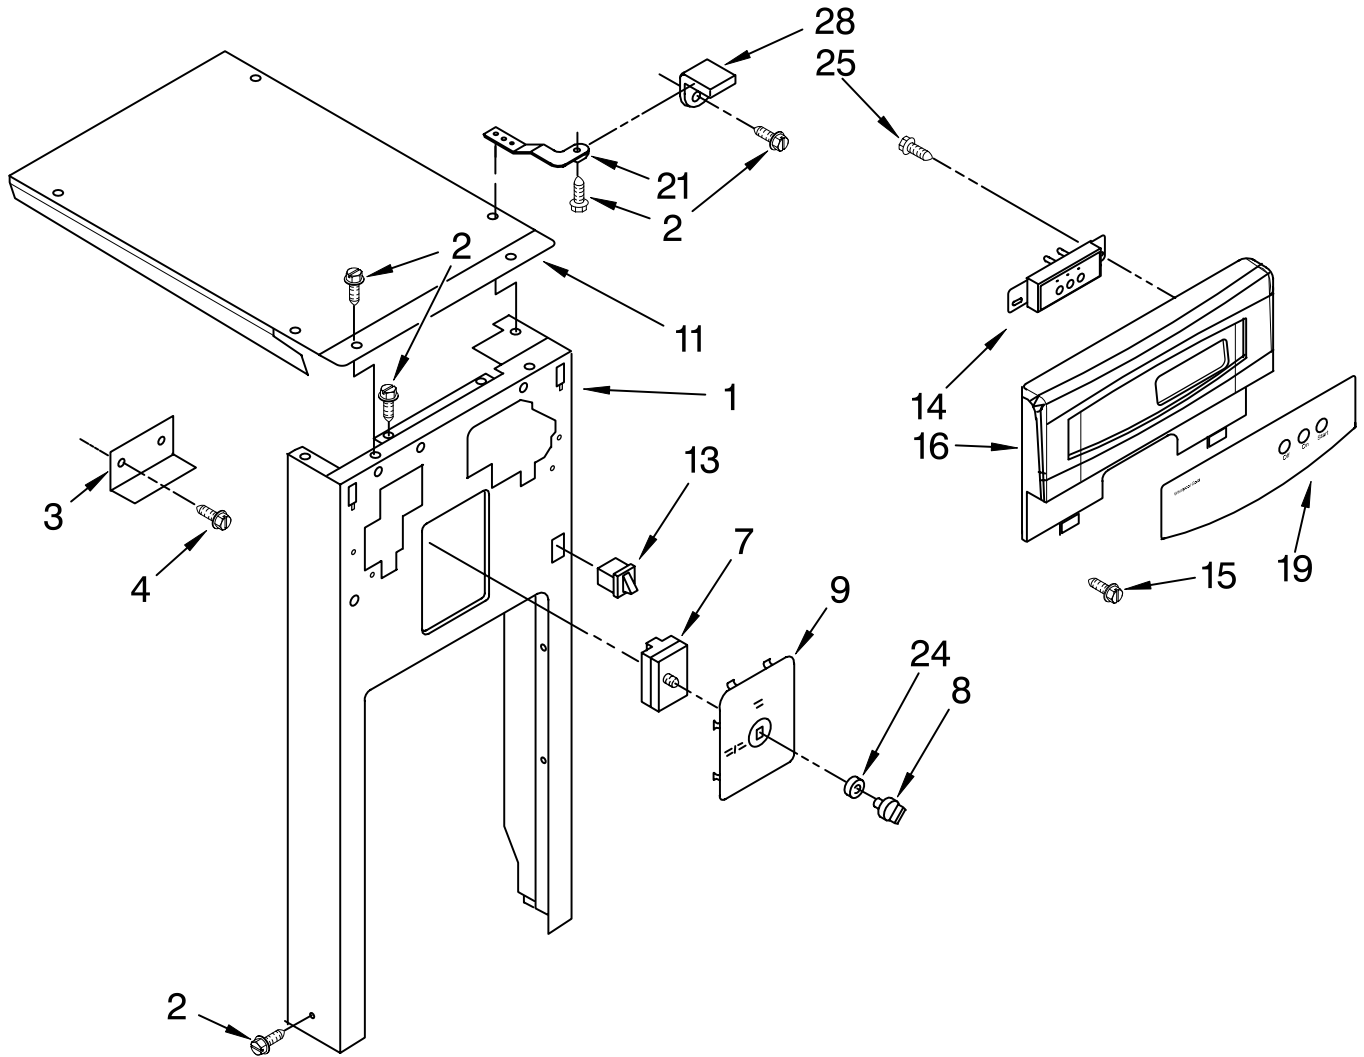

PANEL AND CONTROL PARTS

For Model:GX900QPPB1, GX900QPPQ1, GX900QPPT1, GX900QPPS1
(Black) (White) (Biscuit) (Stainless Steel)

FOR ORDERING INFORMATION REFER TO PARTS PRICE LIST

PANEL AND CONTROL PARTS

For Model:GX900QPPB1, GX900QPPQ1, GX900QPPT1, GX900QPPS1
(Black) (White) (Biscuit) (Stainless Steel)

Illus. No.	Part No.	DESCRIPTION
1		Panel, Front
	9871073	White
	9871575	Biscuit
	9871072	Black
2	489478	Screw, 8-18 x 1/2
3	9870125	Bracket, Protector
4	777070	Screw 8-32 X 5/16
7	777380	Switch, Rotary
8	4155141	Knob, Switch
9		Plate, Switch
	9870356	White
	9871642	Biscuit
	9871161	Black
11	9871825	Cover, Top (Recessed)
13		Switch, Drawer Tilt
	4152058	White
	9871829	Black
14	9871824	Assembly, Switch
15	246131	Screw, 6-20 x 3/8
16		Escutcheon, Control
	9872039W	White
	9872039T	Biscuit
	9872039B	Black
19		Insert, Console
	9872017W	White
	9872017T	Biscuit
	9872017B	Black
21	9871993	Bracket, Retainer
24	777383	Nut, Rotary Switch
25	3400888	Screw
28	780239	Bracket, Mounting (2) (Alternate)

FOR ORDERING INFORMATION REFER TO PARTS PRICE LIST