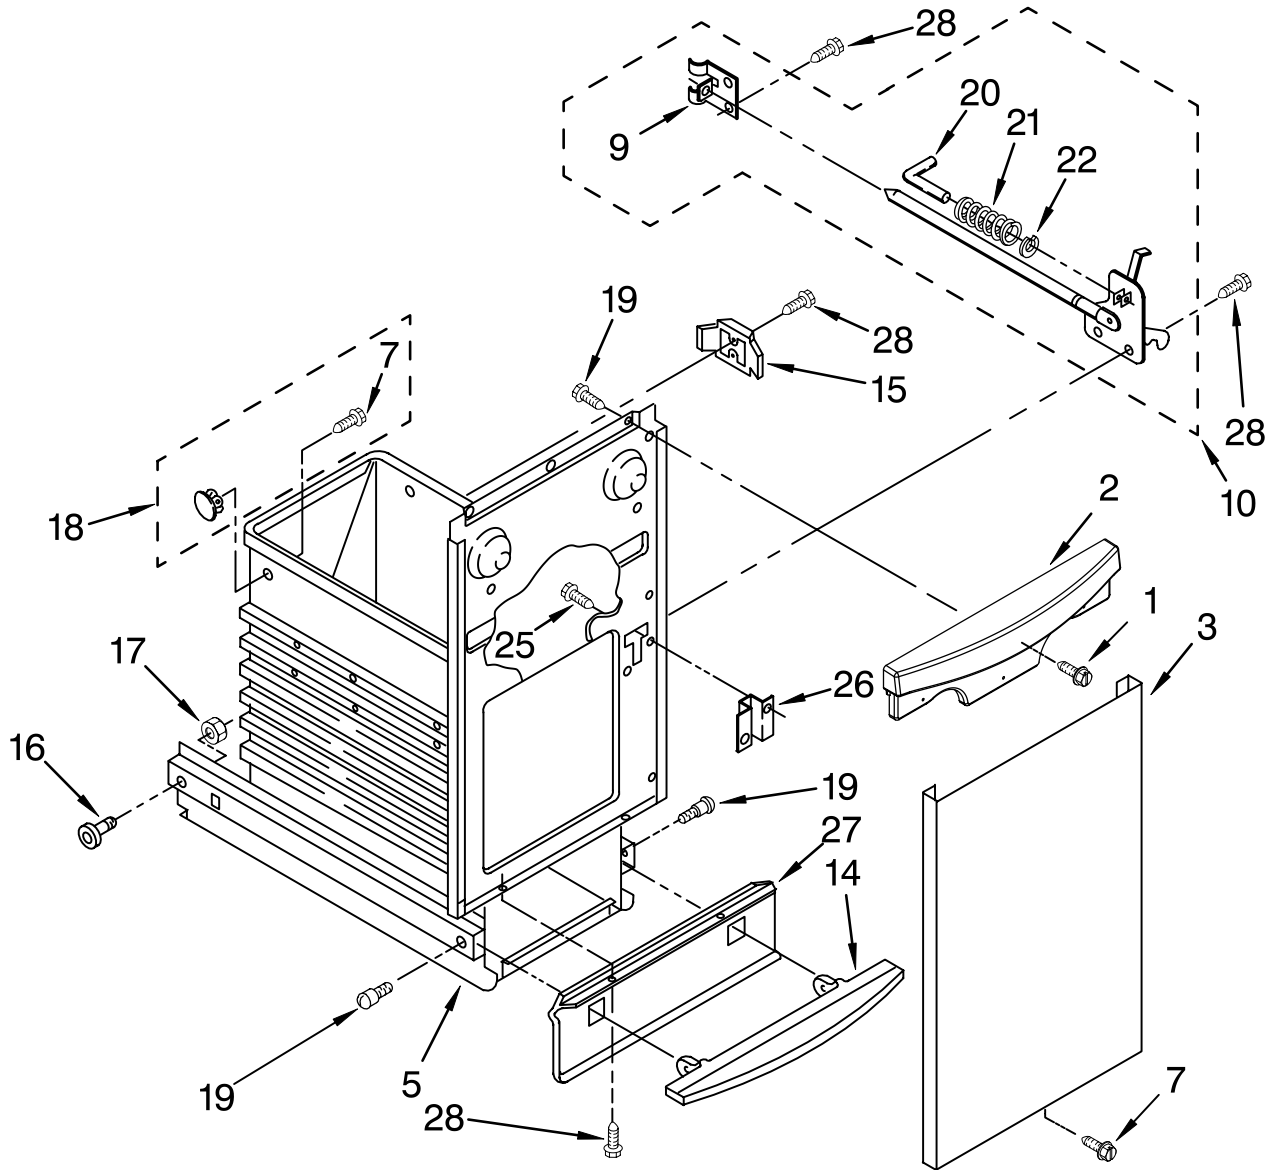

CONTAINER PARTS

For Model:GX900QPPB1, GX900QPPQ1, GX900QPPT1, GX900QPPS1
(Black) (White) (Biscuit) (Stainless Steel)

FOR ORDERING INFORMATION REFER TO PARTS PRICE LIST

CONTAINER PARTS

For Model:GX900QPPB1, GX900QPPQ1, GX900QPPT1, GX900QPPS1
(Black) (White) (Biscuit) (Stainless Steel)

Illus. No.	Part No.	DESCRIPTION
1	3400888	Screw 8-18 X 1/2
2		Handle, Container
	9872040W	White
	9872040T	Biscuit
	9872040B	Black
3		Panel, Container Front
	9871309	White
	9871574	Biscuit
	9871311	Black
	9871770	Stainless
5	884573	Container Assembly
7	3196175	Screw 8-18 X 1/2
9	776395	Guide, Rear Latch
10	9870066	Latch Assembly
14		Pedal, Foot
	9871031	White
	9871577	Biscuit
	4149672	Black
15	9871125	Actuator, Safety Switch
16	9871602	Bearing Roller Container (2)
17	776356	Locknut, 3/8-24 (2)
18	4147703	Retainer, Bag (Contains 4 Each)
19	780263	Screw, Shoulder 8-16 x 7/16 (2)
20	776654	Pin
21	775736	Spring
22	775735	"E" Ring
25	4152204	Screw 8-18 X 5/16
26	775665	Plate, Latch
27		Guard, Toeplate
	9871030	White
	9871578	Biscuit
	777328	Black
28	489478	Screw 8-18 X 1/2

FOR ORDERING INFORMATION REFER TO PARTS PRICE LIST