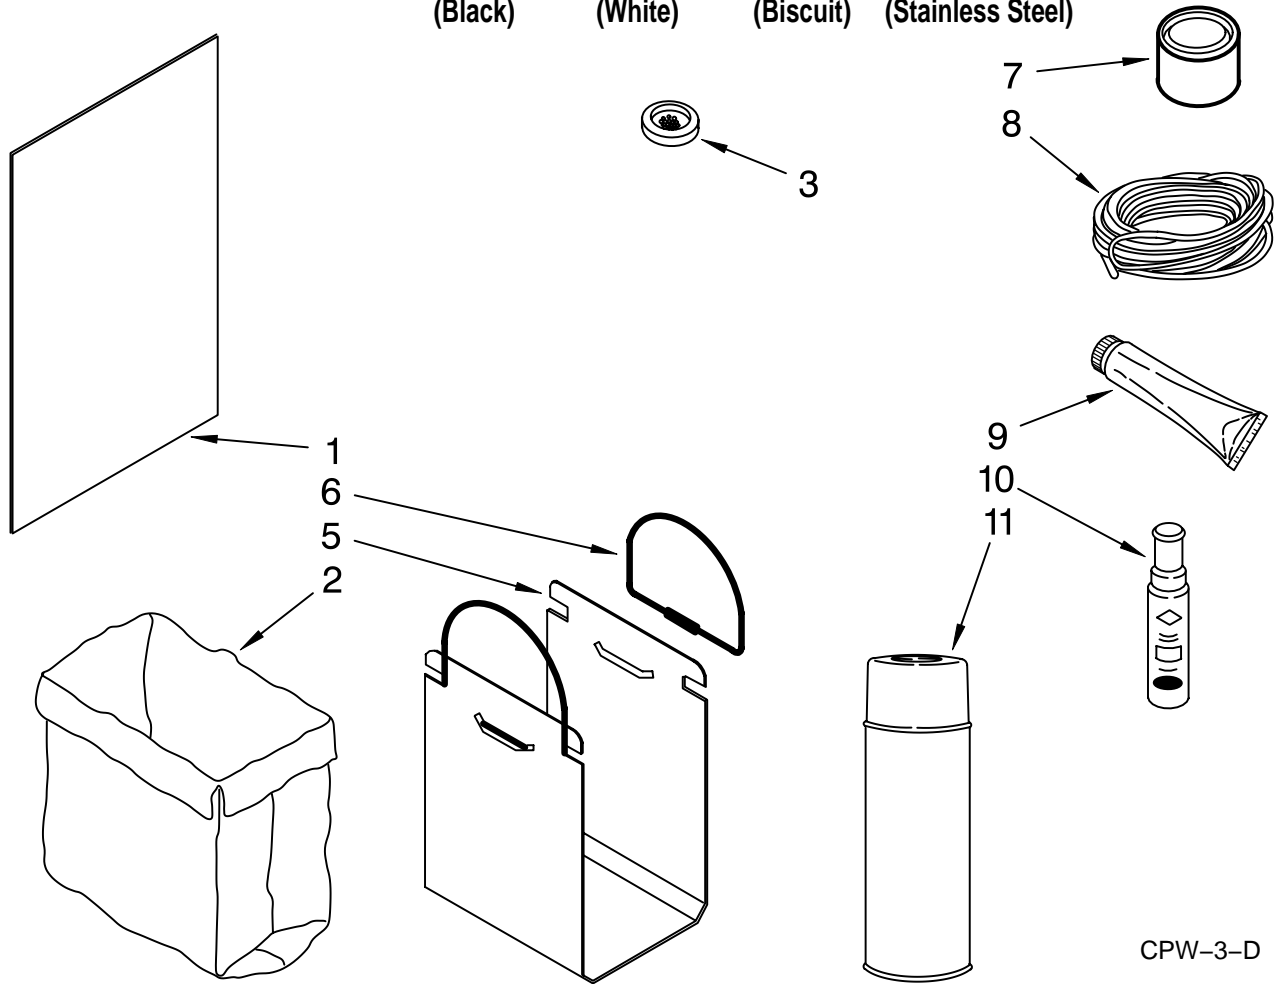

ACCESSORY PARTS

For Model:GX900QPPB1, GX900QPPQ1, GX900QPPT1, GX900QPPS1
(Black) (White) (Biscuit) (Stainless Steel)

Illus. No.	Part No.	DESCRIPTION
The Accessory Parts Listed Below May or May Not Be Included With Your Compactor.		
1	777762	Panel, Container Front
	777941	Almond & Harvest Gold
	675378	Black & White
	780334	Brushed Chrome
2	780334	Almond & Black Bag, Trash
	675186	12 Pack
	882652	48 Pack
3	777635	Deodorizer, Solid Stick-Ups (2-Pack)
5	13030	Carrier, Bag (Includes No. 6)

Illus. No.	Part No.	DESCRIPTION
6	777108	Handle, Bag Carrier
7	675351	Grease, 4 Oz. (Use on Power Screw & Ram Pressure Pads)
8	10875	Wire, 25' Roll
	242820	Blue 16 Ga.
	242825	Black 14 Ga.
	242826	Red 14 Ga.
	47261	White 14 Ga.
	47261	Black 12 Ga.
	299885	Red 12 Ga.
	47263	White 12 Ga.
9	279368	Adhesive, Insulation (2oz Tube)

Illus. No.	Part No.	DESCRIPTION
10		Paint, Touch-Up 1/2 Oz.
	72107	Almond
	72109	Avocado
	72032	Black
	72108	Coffee
	72110	Harvest Gold
	72113	Platinum
	72112	Toast
	72017	White
11		Paint, Spray 13 Oz.
	350956	Almond
	261888	Avocado
	285006	Black
	261886	Coffee
	261890	Harvest Gold
	285366	Platinum
	978726	Stanford Brown
	285365	Toast
	350930	White

FOR ORDERING INFORMATION REFER TO PARTS PRICE LIST