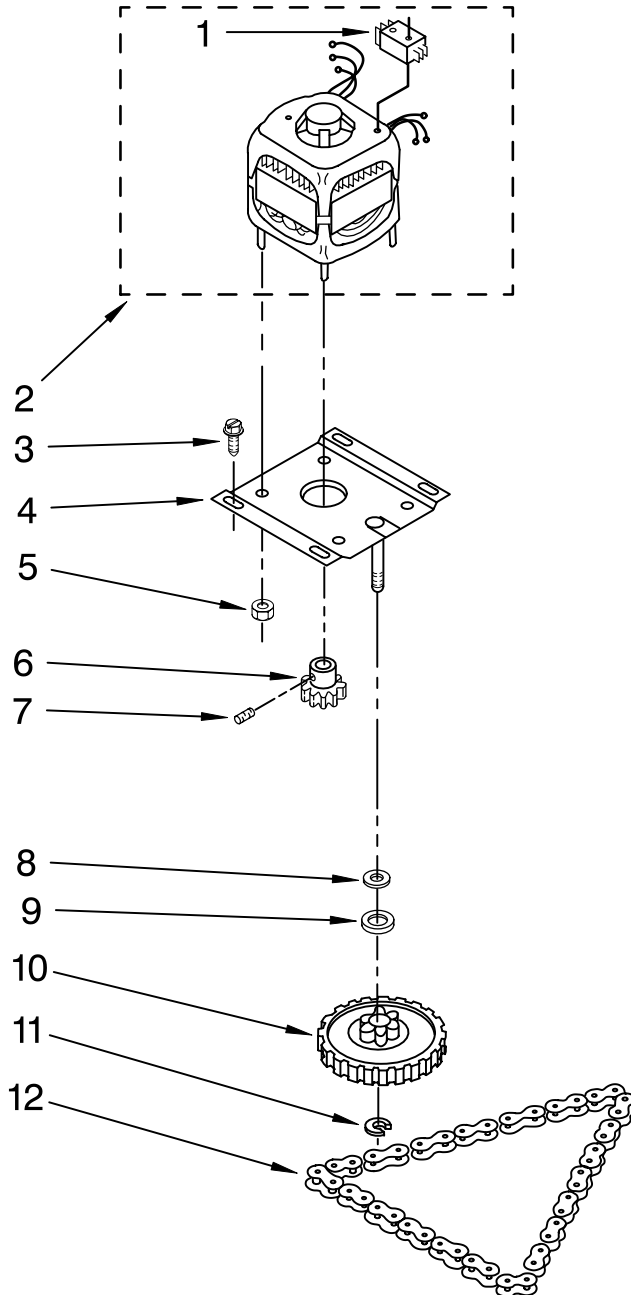

# MOTOR AND DRIVE PARTS

For Models: TU800SPKB0, TU800SPKQ0  
(Black) (Designer White)

TRASH MASHER  
COMPACTOR

Illus. No.	Part No.	DESCRIPTION
1	777971	Switch, Motor
2	9870343	Motor, Drive (Includes Illus. 1)
3	9871067	Screw,
4	776327	Plate, Motor
5	776338	Locknut, 10-32 (4)
6	4149667	Gear, Drive
7	454512	Pin, Slotted Spring
8	776035	Washer, Wave
9	297462	Washer, Thrust
10	777124	Gear, Driven
11	776036	Clip, Ring
12	780477	Chain, Drive

Illus. No.	Part No.	DESCRIPTION
8	780437	Pan, Bottom
9	4153788	Bearing, Roller (2)
10	775526	Bolt, Leveler
11	776356	Locknut, 3/8-24
12	9870867	Shield, Slide Track(2)
13	9870585	Wheel, Leveler (2)
15	489478	Screw, 8 x 1/2 AB
16	9870444	Panel, Inner
17	777458	Screw, 6-32 x 3/8

# POWERSCREW AND RAM PARTS

For Models: TU800SPKB0, TU800SPKQ0  
(Black) (Designer White)

Illus. No.	Part No.	DESCRIPTION
1	9870500	Screw, Power Complete Assembly (2)
2		Screw, Power (Available Only As Complete Assembly)
3	779121	Plate, Bearing (2)
4	775482	Bearing, Needle (2)
5	776941	Hub, Power Screw (2)
6	775481	Race, Thrust (4)
7	777385	Sprocket, Washer (2)
8	4154842	Nut, Power Screw (2)
9	777332	Washer, Cone (2)
10	9871067	Screw,
11	9871251	Ram Assembly
12	9870163	Nut, Power
13	90296	Clip
14	9870187	Stud
16	9870037	Stop, Ram Powerscrew (2)
17	9870498	Bracket, Top Limit Switch
18	780034	Screw, (2) 10-24 x 3/8
19	9870775	Cap, Stop
20	9870169	Slide, Ram (4)