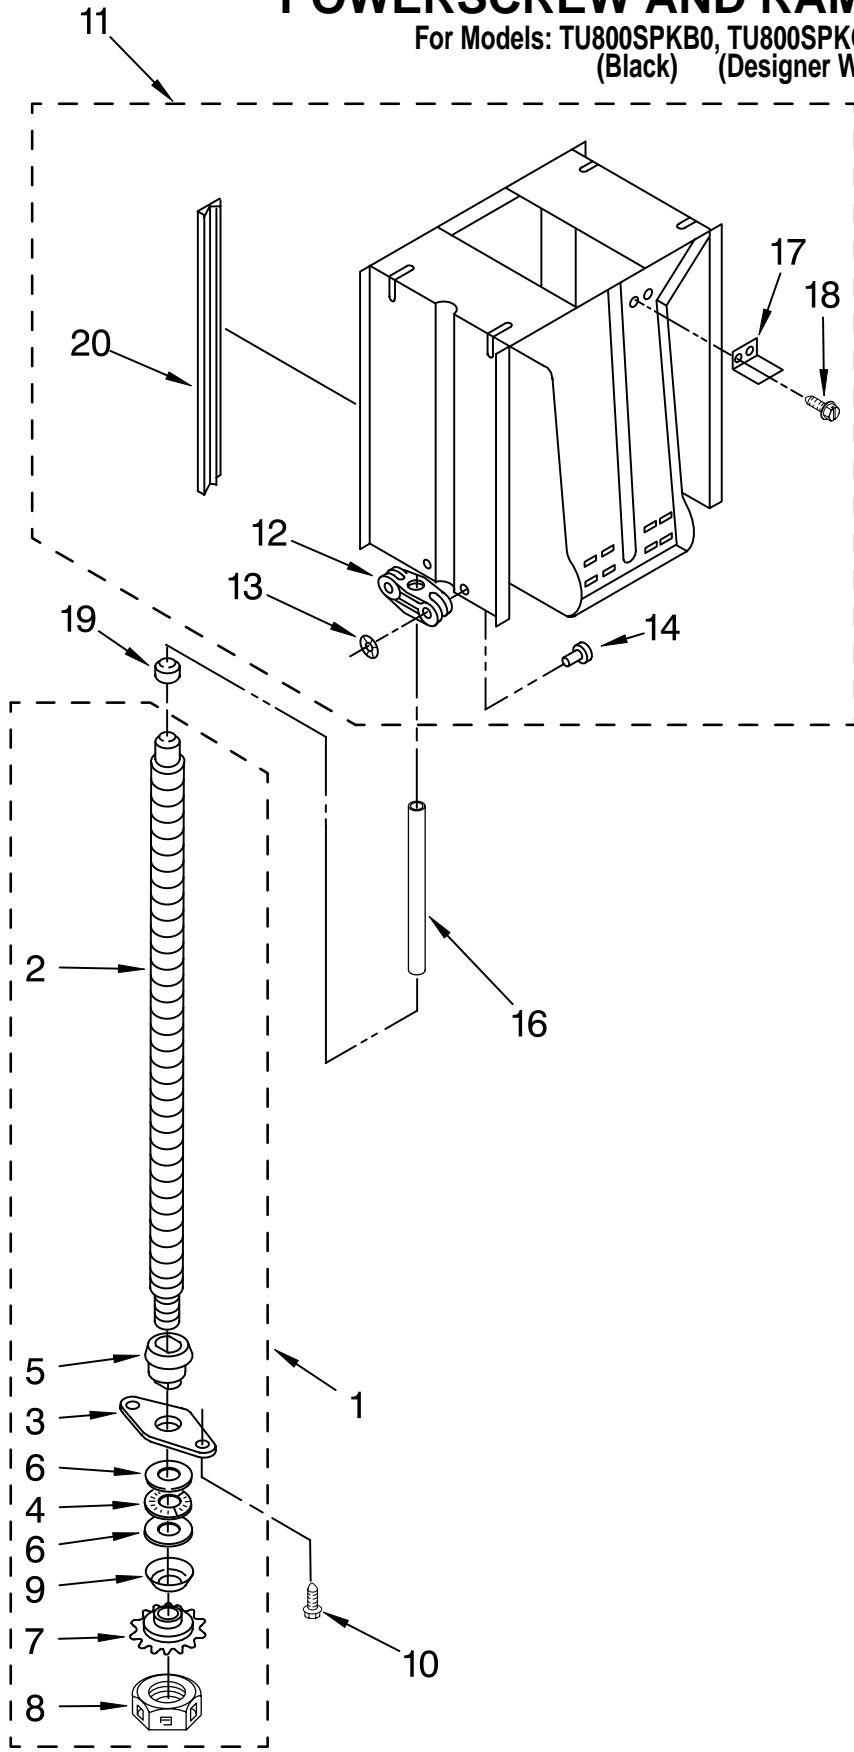

Illus. No.	Part No.	DESCRIPTION
8	780437	Pan, Bottom
9	4153788	Bearing, Roller (2)
10	775526	Bolt, Leveler
11	776356	Locknut, 3/8-24
12	9870867	Shield, Slide Track(2)
13	9870585	Wheel, Leveler (2)
15	489478	Screw, 8 x 1/2 AB
16	9870444	Panel, Inner
17	777458	Screw, 6-32 x 3/8

# PANEL AND CONTROL PARTS

For Models: TU800SPKB0, TU800SPKQ0  
(Black) (Designer White)

Illus. No.	Part No.	DESCRIPTION
1	9871072 9871073	Panel, Black White Front
2	489478	Screw, 8 x 1/2AB
8	9870487 9870486	Knob, Switch Black White
9	9871160 9870473	Plate, Cover Black White

Illus. No.	Part No.	DESCRIPTION
11	9871825	Cover, Top (Recessed)
13	9871829	Switch, Drawer Tilt
14	608824	Switch, Rotary
15	777849	Screw, 6-20 x 1
16	9871839B 9871839W	Escutcheon, Control Black White

Illus. No.	Part No.	DESCRIPTION
19	9871840B 9871840W	Insert, Black White
21	9870158 9870157	Decorative Bracket, Retainer (L.H.) (R.H.)
24	777383	Nut, Rotary Switch
28	780239	Bracket, Mounting (2) (Alternate)

# POWERSCREW AND RAM PARTS

For Models: TU800SPKB0, TU800SPKQ0  
(Black) (Designer White)

Illus. No.	Part No.	DESCRIPTION
1	9870500	Screw, Power Complete Assembly (2)
2		Screw, Power (Available Only As Complete Assembly)
3	779121	Plate, Bearing (2)
4	775482	Bearing, Needle (2)
5	776941	Hub, Power Screw (2)
6	775481	Race, Thrust (4)
7	777385	Sprocket, Washer (2)
8	4154842	Nut, Power Screw (2)
9	777332	Washer, Cone (2)
10	9871067	Screw,
11	9871251	Ram Assembly
12	9870163	Nut, Power
13	90296	Clip
14	9870187	Stud
16	9870037	Stop, Ram Powerscrew (2)
17	9870498	Bracket, Top Limit Switch
18	780034	Screw, (2) 10-24 x 3/8
19	9870775	Cap, Stop
20	9870169	Slide, Ram (4)