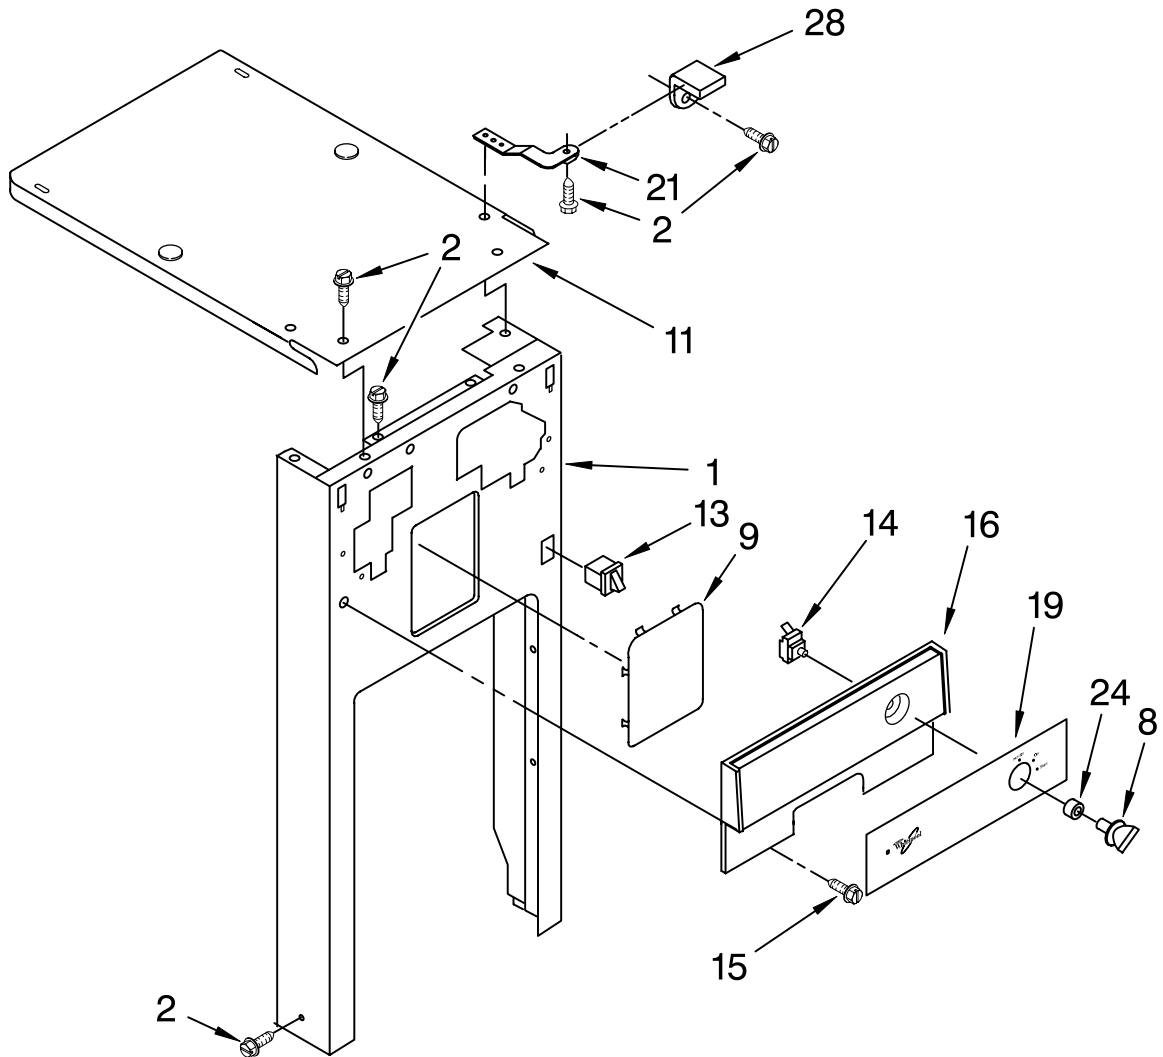

PANEL AND CONTROL PARTS

For Models: TU800SPKB0, TU800SPKQ0
(Black) (Designer White)

Illus. No.	Part No.	DESCRIPTION
1	9871072 9871073	Panel, Black White Front
2	489478	Screw, 8 x 1/2AB
8	9870487 9870486	Knob, Switch Black White
9	9871160 9870473	Plate, Cover Black White

Illus. No.	Part No.	DESCRIPTION
11	9871825	Cover, Top (Recessed)
13	9871829	Switch, Drawer Tilt
14	608824	Switch, Rotary
15	777849	Screw, 6-20 x 1
16	9871839B 9871839W	Escutcheon, Control Black White

Illus. No.	Part No.	DESCRIPTION
19	9871840B 9871840W	Insert, Black White
21	9870158 9870157	Decorative Bracket, Retainer (L.H.) (R.H.)
24	777383	Nut, Rotary Switch
28	780239	Bracket, Mounting (2) (Alternate)

FOR ORDERING INFORMATION REFER TO PARTS PRICE LIST