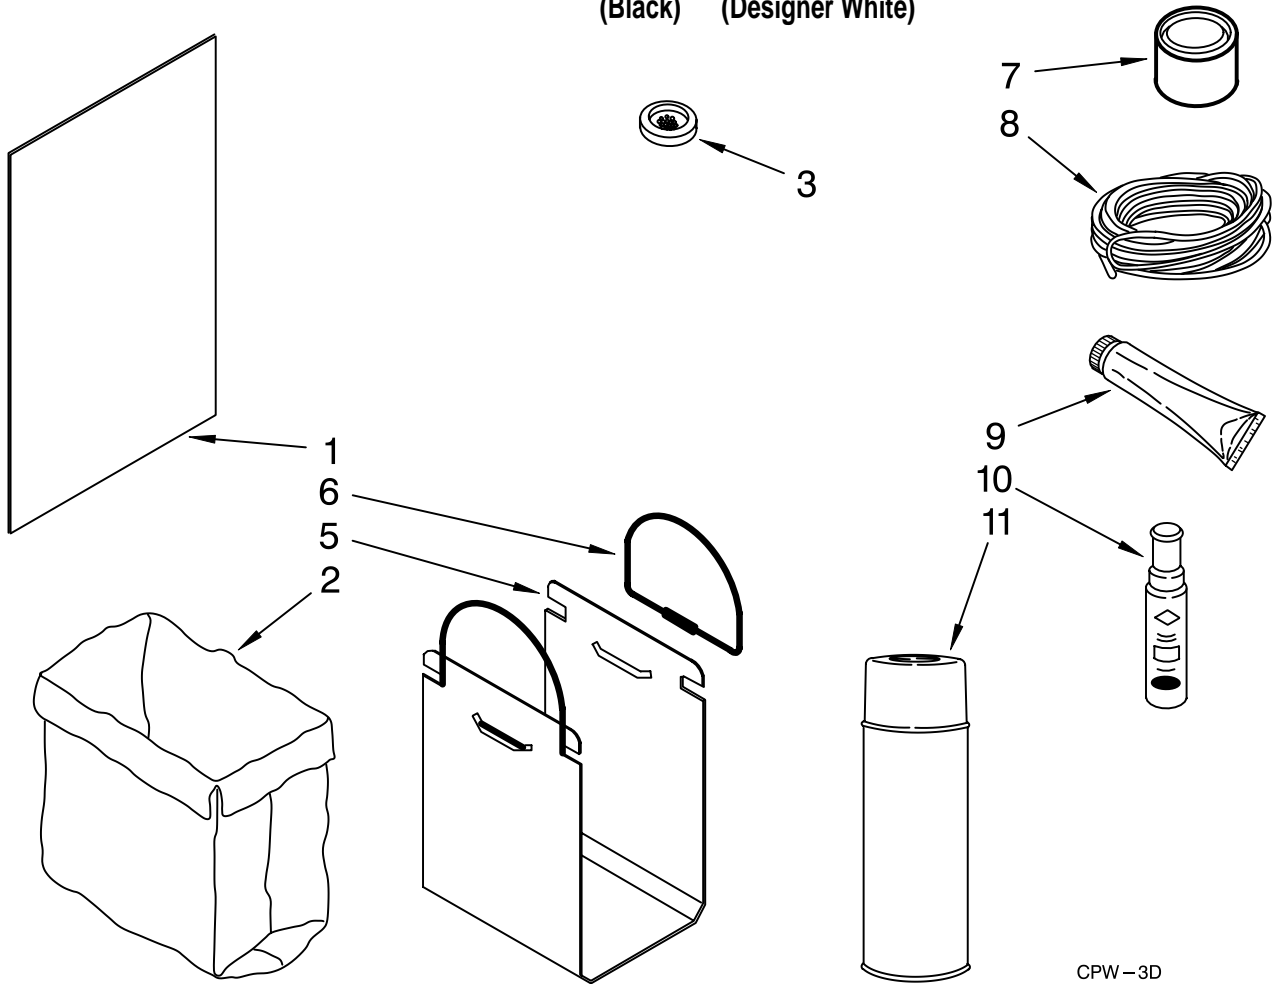

ACCESSORY PARTS

For Models: TU800SPKB0, TU800SPKQ0
(Black) (Designer White)

CPW-3D

Illus. No.	Part No.	DESCRIPTION	Illus. No.	Part No.	DESCRIPTION	Illus. No.	Part No.	DESCRIPTION
The Accessory Parts Listed Below May or May Not Be Included With Your Compactor.			6	777108	Handle, Bag Carrier	10		Paint, Touch-Up 1/2 Oz.
1		Panel, Container Front	7	675351	Grease, 4 Oz. (Use on Power Screw & Ram Pressure Pads)		72107	Almond
	777762	Almond & Harvest Gold	8		Wire, 25' Roll		72109	Avocado
	777941	Black & White		10875	Blue 16 Ga.		72032	Black
	675378	Brushed Chrome		242820	Black 14 Ga.		72108	Coffee
2	780334	Almond & Black Bag, Trash		242825	Red 14 Ga.		72110	Harvest Gold
	675186	12 Pack		242826	White 14 Ga.		72113	Platinum
	882652	48 Pack		47261	Black 12 Ga.	11	72112	Toast
3	777635	Deodorizer, Solid Stick-Ups (2-Pack)		299885	Red 12 Ga.		72017	White
5	13030	Carrier, Bag (Includes No. 6)	9	279368	Adhesive, Insulation (2oz Tube)		350956	Almond
							261888	Avocado
							285006	Black
							261886	Coffee
							261890	Harvest Gold
							285366	Platinum
							978726	Stanford Brown
							285365	Toast
							350930	White

FOR ORDERING INFORMATION REFER TO PARTS PRICE LIST