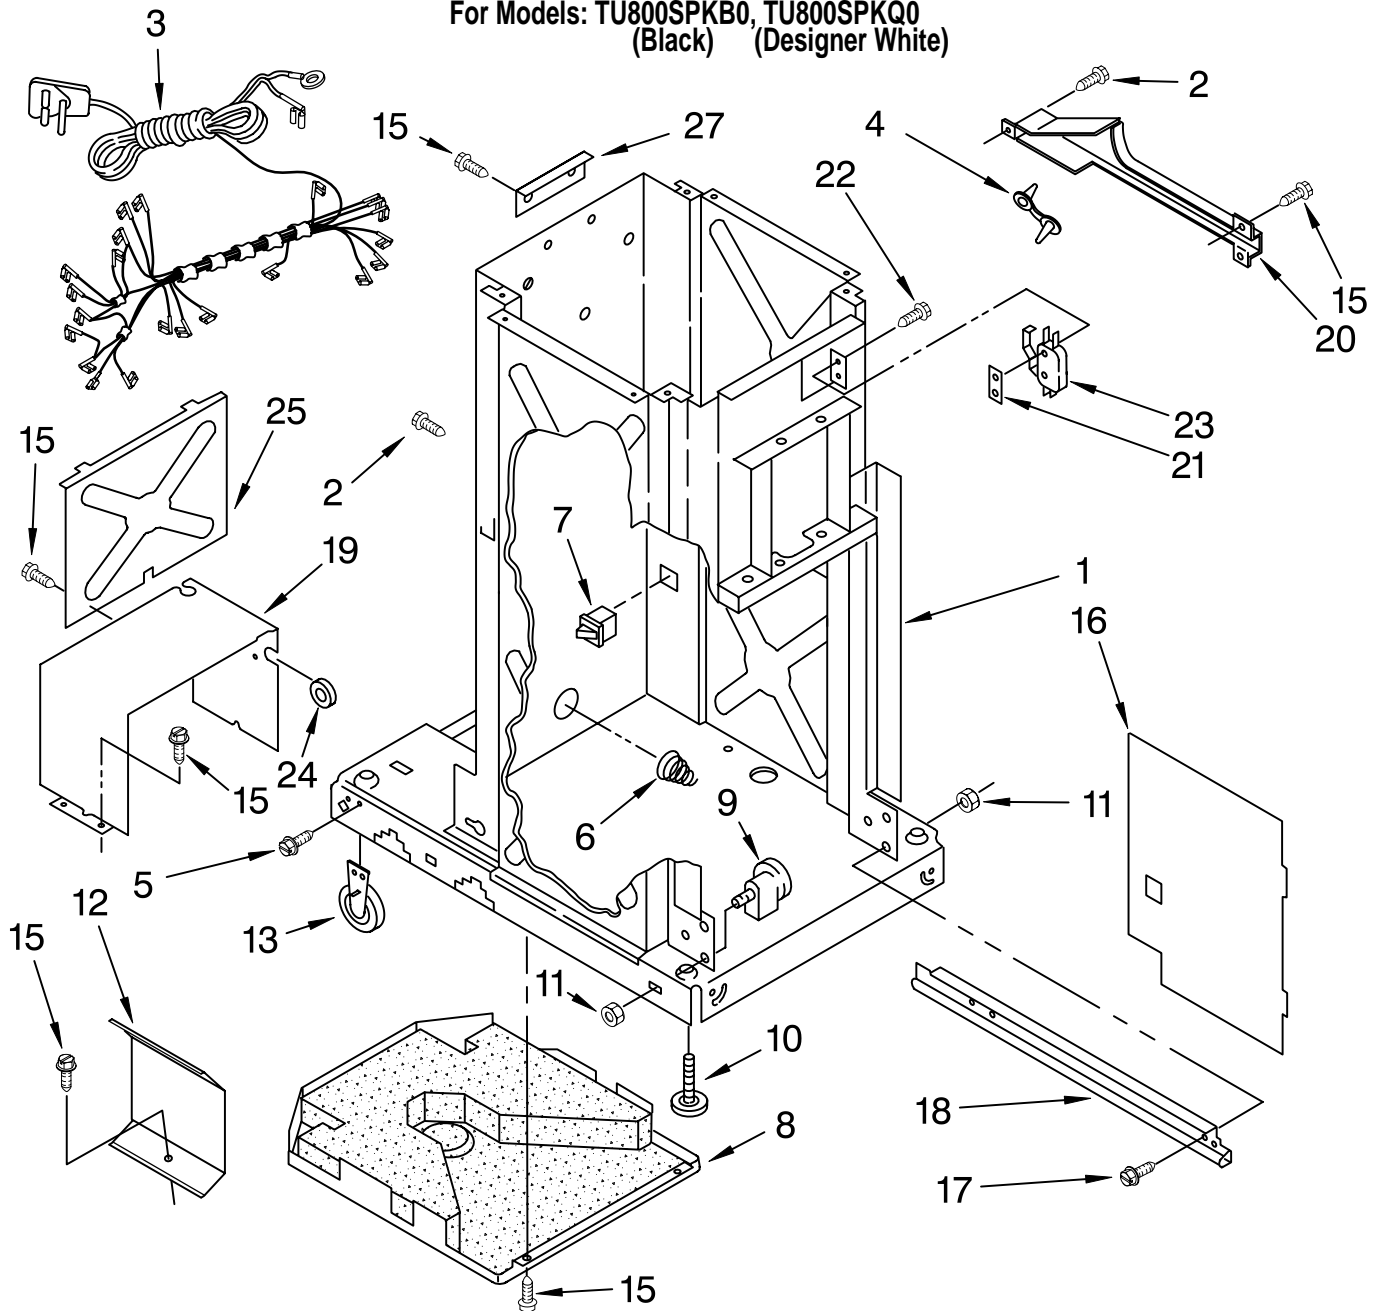

# FRAME PARTS

For Models: TU800SPKB0, TU800SPKQ0  
(Black) (Designer White)

Illus. No.	Part No.	DESCRIPTION
1		Frame (Not A Serviceable Part)
2	777070	Screw, 8-32 x 5/16
3	9871538	Harness-Cord, Power
4	777035	Clamp, Wire
5	780034	Screw, 10-24 x 3/8
6	777180	Spring, Container
7	4149377	Switch, Drawer Safety

Illus. No.	Part No.	DESCRIPTION
8	780437	Pan, Bottom
9	4153788	Bearing, Roller (2)
10	775526	Bolt, Leveler
11	776356	Locknut, 3/8-24
12	9870867	Shield, Slide Track(2)
13	9870585	Wheel, Leveler (2)
15	489478	Screw, 8 x 1/2 AB
16	9870444	Panel, Inner
17	777458	Screw, 6-32 x 3/8