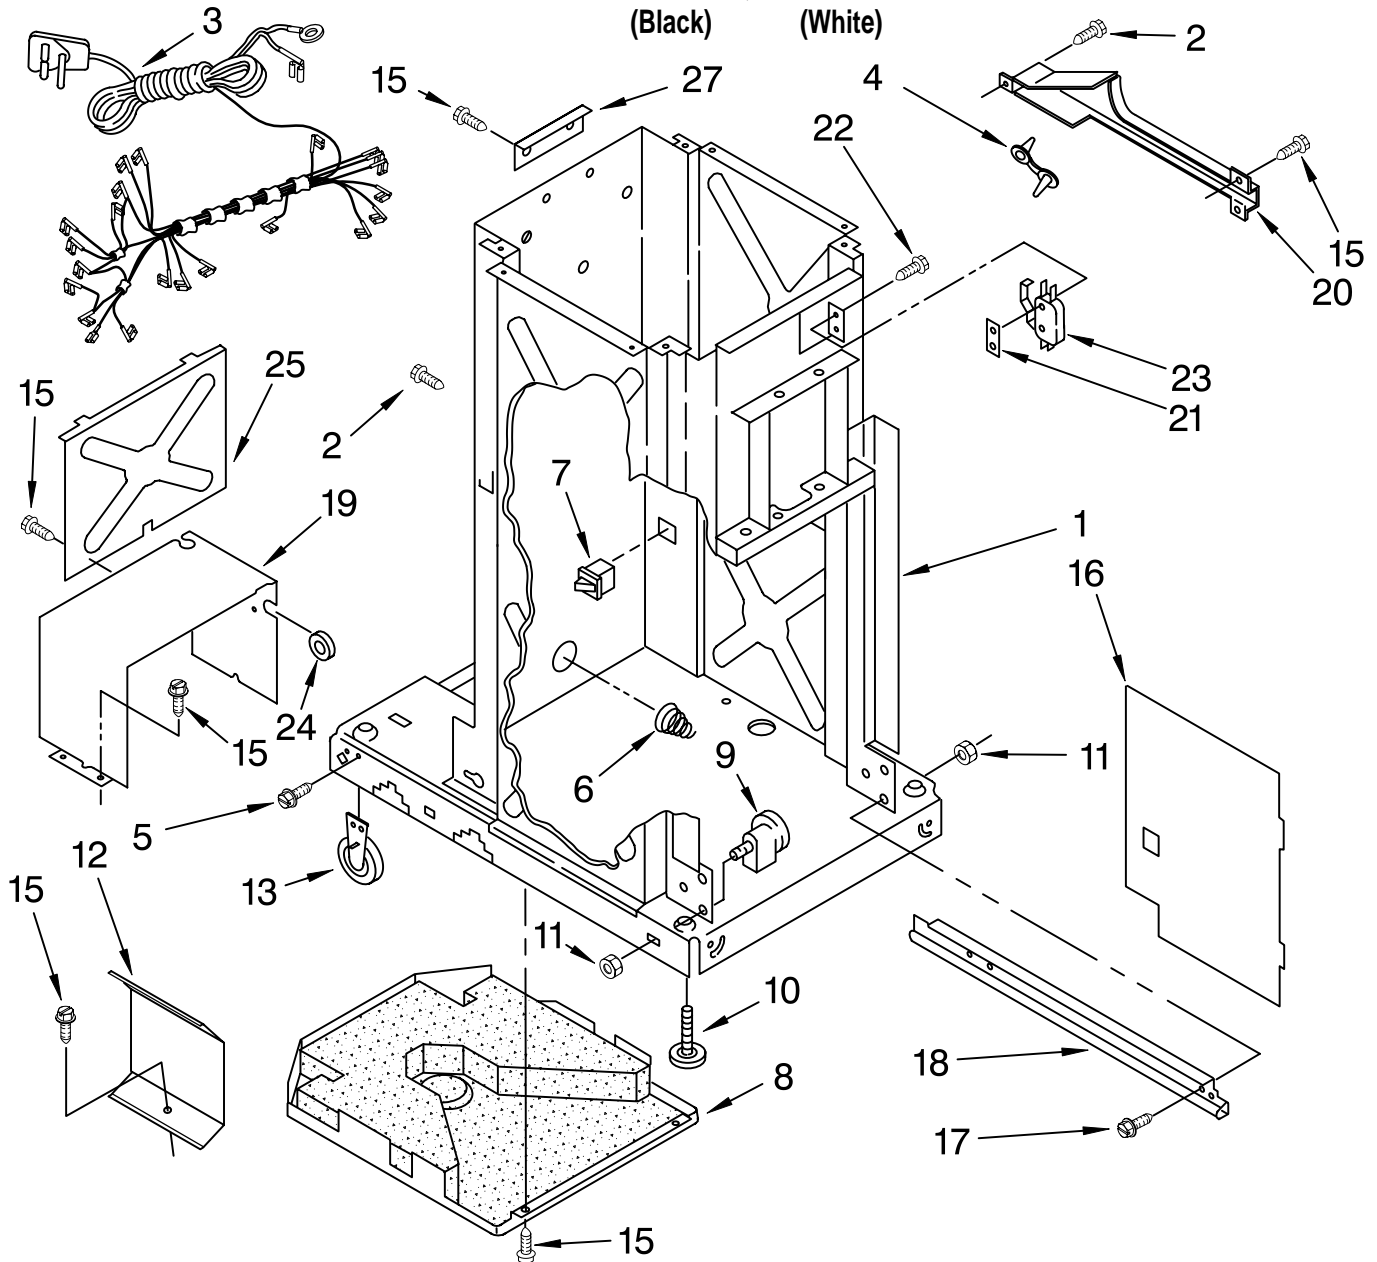

Illus. No.	Part No.	DESCRIPTION
1		Frame (Not A Serviceable Part)
2	777070	Screw, 8-32 x 5/16
3	9871896	Harness-Cord, Power
4	777035	Clamp, Wire
5	780034	Screw, 10-24 x 3/8
6	777180	Spring, Container
7	4149377	Switch, Drawer Safety
8	780437	Pan, Bottom

Illus. No.	Part No.	DESCRIPTION
9	4153788	Bearing, Roller (2)
10	775526	Bolt, Leveler
11	776356	Locknut, 3/8-24
12	9870867	Shield, Slide Track(2)
13	9870585	Wheel, Leveler (2)
15	489478	Screw, 8 x 1/2 AB
16	9870444	Panel, Inner
17	777458	Screw, 6-32 x 3/8
18	9870976	Frame, Slide (R.H.)
	9870975	Frame, Slide (L.H.)

Illus. No.	Part No.	DESCRIPTION
19	780434	Cover, Motor
20	4149659	Shield, Harness
21	777850	Nut, Plate
22	489399	Screw, 8-32 x 5/16
23	777811	Switch, Top Limit & Directional
24	776118	Grommet, Motor Cover
25	608009	Plate, Cover
27	775668	Angle, Top Bracket

FOR ORDERING INFORMATION REFER TO PARTS PRICE LIST

POWERSCREW AND RAM PARTS

For Models: TU800SPPB0, TU800SPPQ0

(Black) (White)

Illus. No.	Part No.	DESCRIPTION
1	9870500	Screw, Power Complete Assembly (2)
2		Screw, Power (Available Only As Complete Assembly)
3	779121	Plate, Bearing (2)
4	775482	Bearing, Needle (2)
5	776941	Hub, Power Screw (2)
6	775481	Race, Thrust (4)
7	777385	Sprocket, Washer (2)
8	4154842	Nut, Power Screw (2)
9	777332	Washer, Cone (2)
10	9871067	Screw,
11	9871251	Ram Assembly
12	9870163	Nut, Power
13	90296	Clip
14	9870187	Stud
16	9870037	Stop, Ram Powerscrew (2)
17	9870498	Bracket, Top Limit Switch
18	780034	Screw, (2) 10-24 x 3/8
19	9870775	Cap, Stop
20	9870169	Slide, Ram (4)