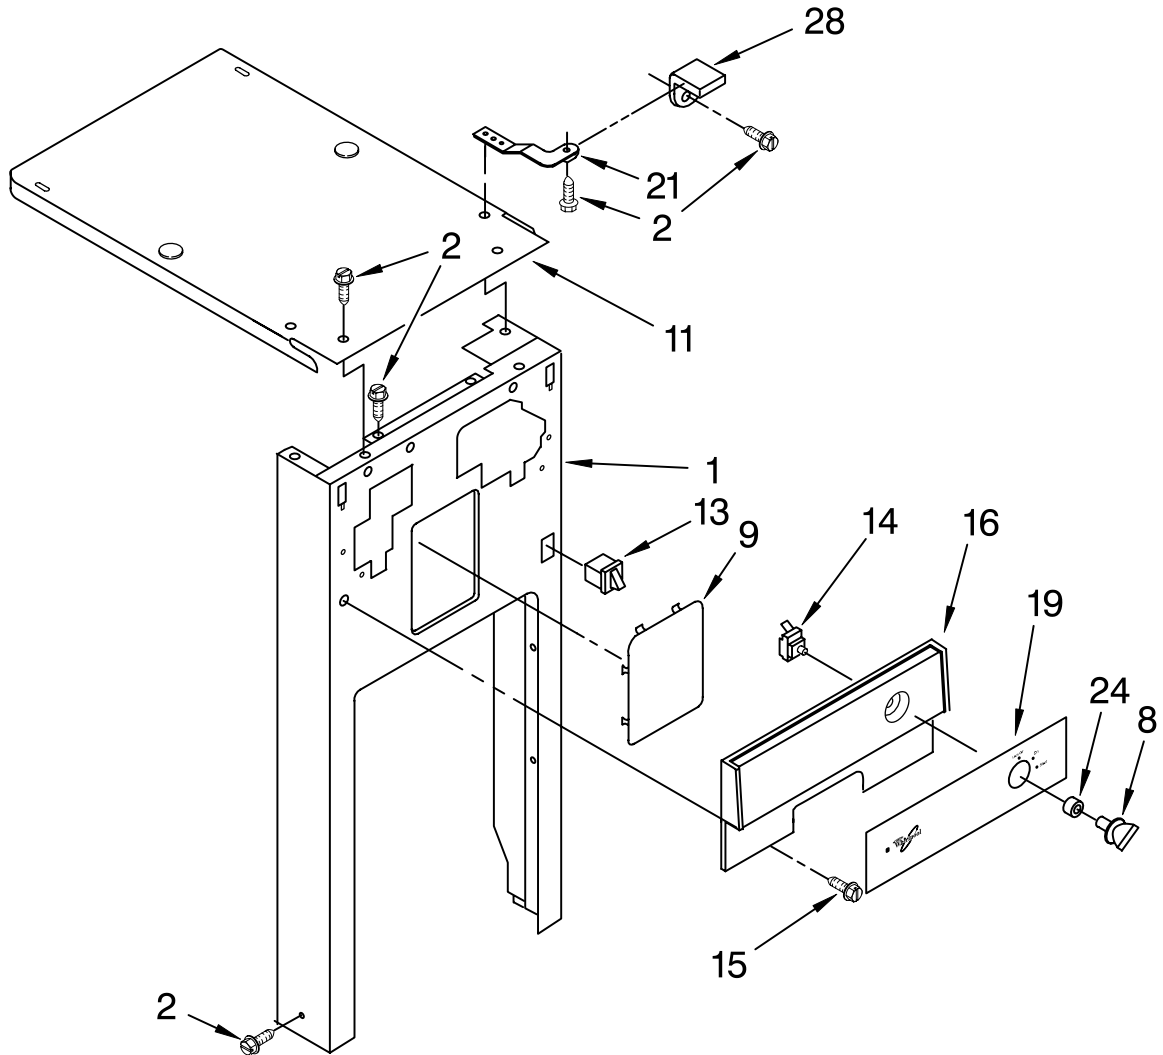

PANEL AND CONTROL PARTS

For Models: TU800SPPB0, TU800SPPQ0

(Black) (White)

Illus. No.	Part No.	DESCRIPTION	Illus. No.	Part No.	DESCRIPTION	Illus. No.	Part No.	DESCRIPTION
1	9871072 9871073	Panel, Black White	11	9871825	Cover, Top (Recessed)	19	9872078B 9872078W	Insert, Black White
2	489478	Screw, 8 x 1/2AB	13	9871829	Switch, Drawer Tilt			Decorative
8	9870487 9870486	Knob, Switch Black White	14	608824	Switch, Rotary	21	9871993	Bracket, Retainer
9	9871160 9870473	Plate, Cover Black White	15	777849	Screw, 6-20 x 1	24	777383	Nut, Rotary Switch
			16	9871839B 9871839W	Escutcheon, Control Black White	28	780239	Bracket, Mounting (2) (Alternate)

FOR ORDERING INFORMATION REFER TO PARTS PRICE LIST