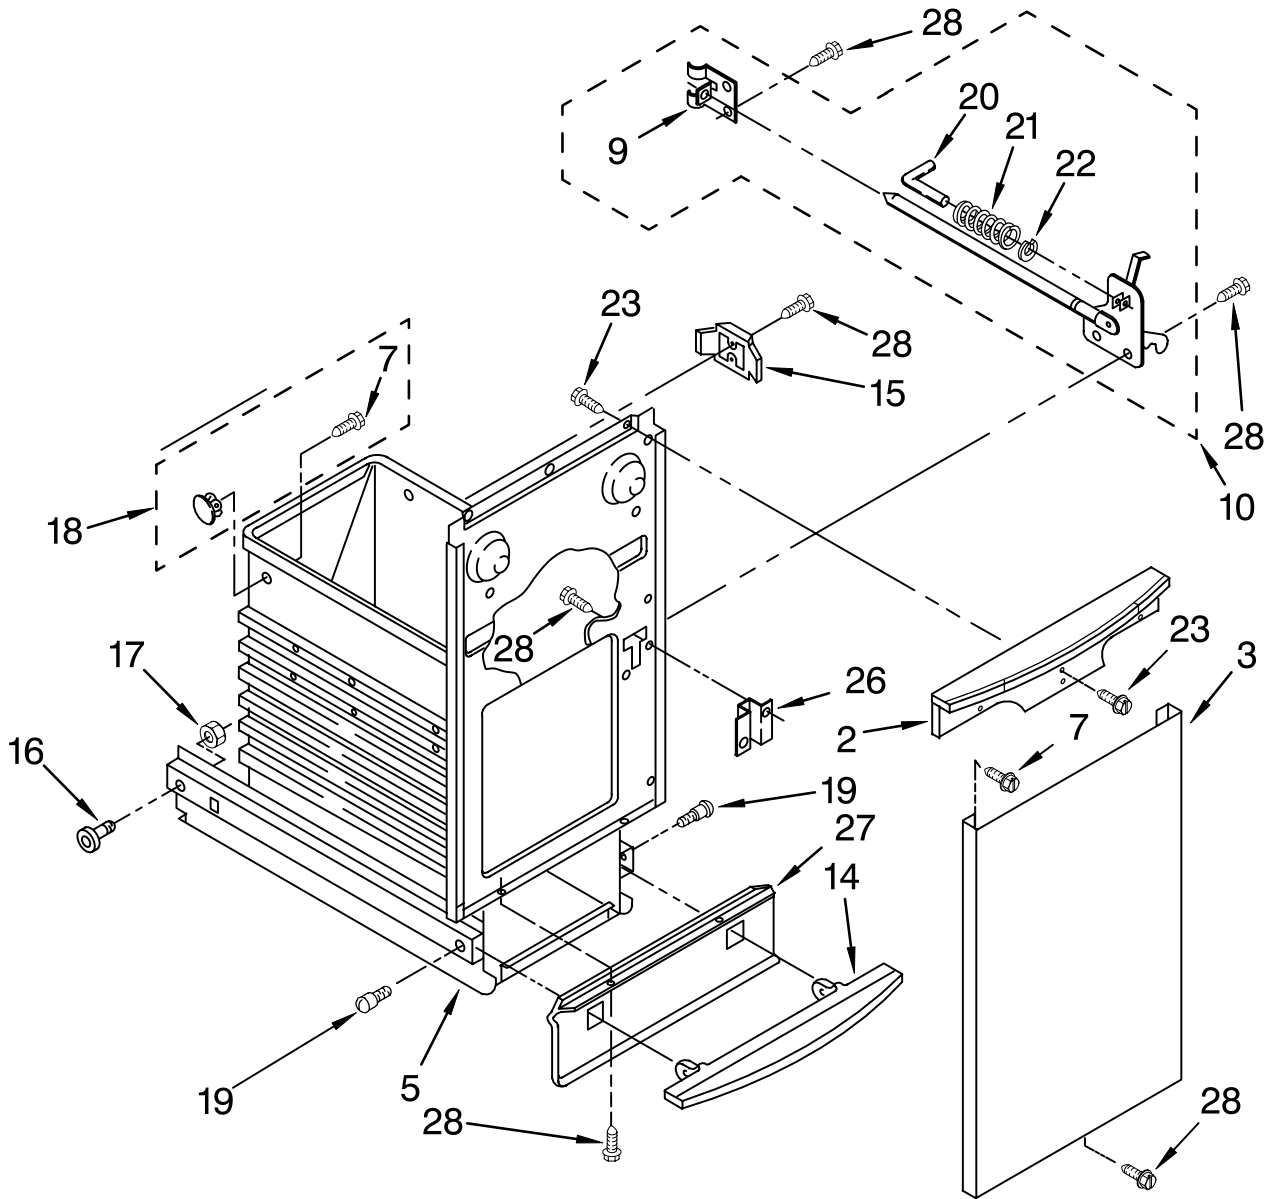

CONTAINER PARTS

For Models: TU800SPPB0, TU800SPPQ0

(Black)

(White)

FOR ORDERING INFORMATION REFER TO PARTS PRICE LIST

CONTAINER PARTS

For Models: TU800SPPB0, TU800SPPQ0
(Black)   (White)

Illus. No.	Part No.	DESCRIPTION
2		Handle, Container
	9871267	Black
	9871235	White
3		Panel, Container
	9871311	Black
	9871309	White
5	884573	Front Container Assembly
7	3196175	Screw
9	776395	Guide, Rear Latch
10	9870066	Latch Assembly
14		Pedal, Foot
	4149672	Black
	9871031	White
15	9871125	Actuator, Safety Switch
16	9871602	Bearing Roller Container (2)
17	776356	Locknut, 3/8-24 (2)
18	4147703	Retainer, Bag (Contains 4 Each)
19	780263	Screw, Shoulder 8-16 x 7/16 (2)
20	776654	Pin
21	775736	Spring
22	775735	"E" Ring
23	3400888	Screw, 8-18 x 1/2
26	775665	Plate, Latch
27		Guard, Toeplate
	777328	Black
	9871030	White
28	489478	Screw, 8 x 1/2AB

FOR ORDERING INFORMATION REFER TO PARTS PRICE LIST