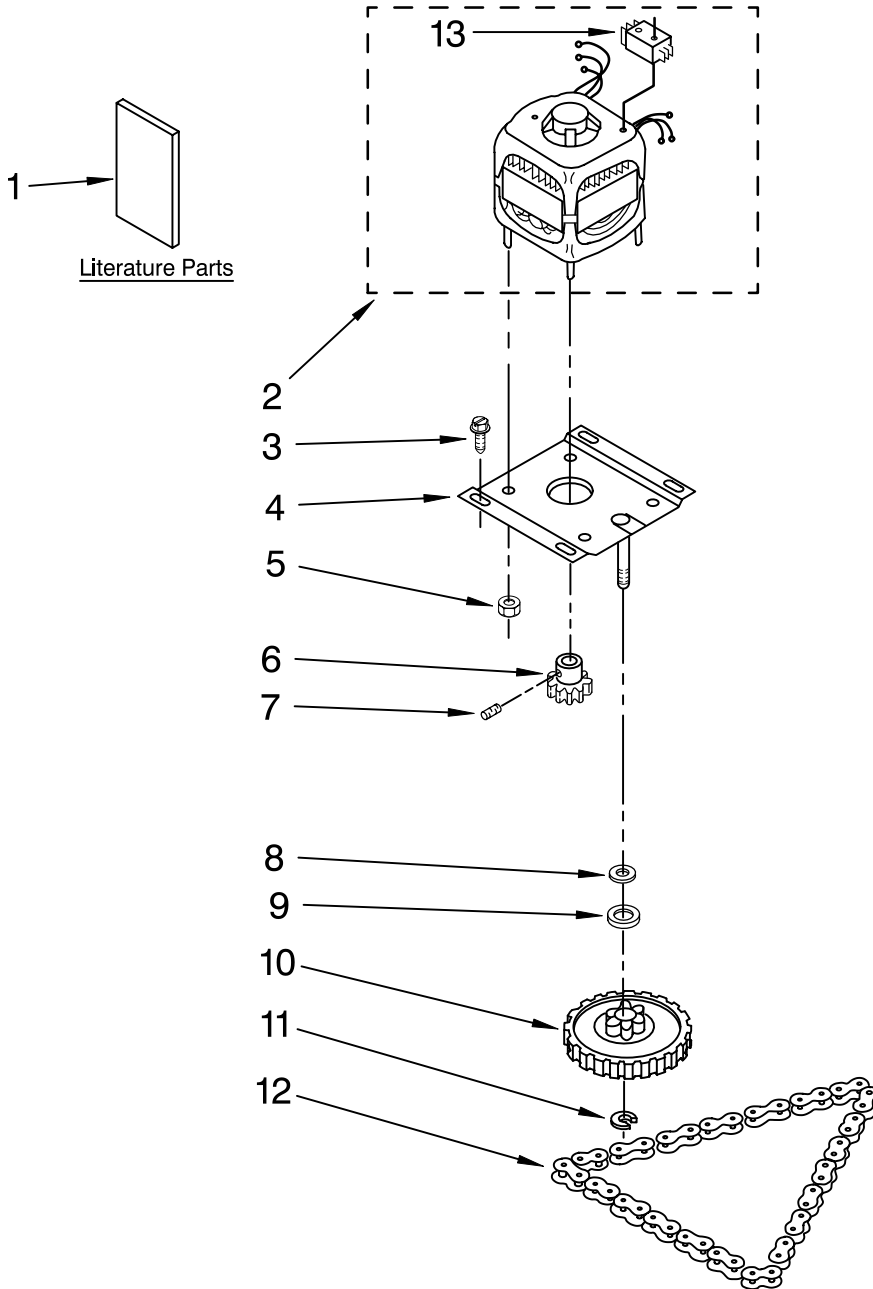

MOTOR AND DRIVE PARTS

For Models: TU800SPPB0, TU800SPPQ0

(Black) (White)

TRASH
COMPACTOR

Illus. No.	Part No.	DESCRIPTION
1	9871676	Literature Parts
	9871607	Guide, Use & Care Instructions, Installation
	9871765	Tech Sheet
	8052029	Label, 1-800 Number

Following May Be Purchased

DO-IT-YOURSELF REPAIR MANUALS

677821	Do-It-Yourself Manual
2	9870343 Motor, Drive (Includes Item 13)
3	9871067 Screw,
4	776327 Plate, Motor
5	776338 Locknut, 10-32 (4)
6	4149667 Gear, Drive
7	454512 Pin, Slotted Spring
8	776035 Washer, Wave
9	297462 Washer, Thrust
10	777124 Gear, Driven
11	776036 Clip, Ring
12	780477 Chain, Drive
13	777971 Switch, Motor

Parts Not Illustrated and Optional Parts (Not Included)

9870118	Undercounter Conversion Kit

FOR ORDERING INFORMATION REFER TO PARTS PRICE LIST