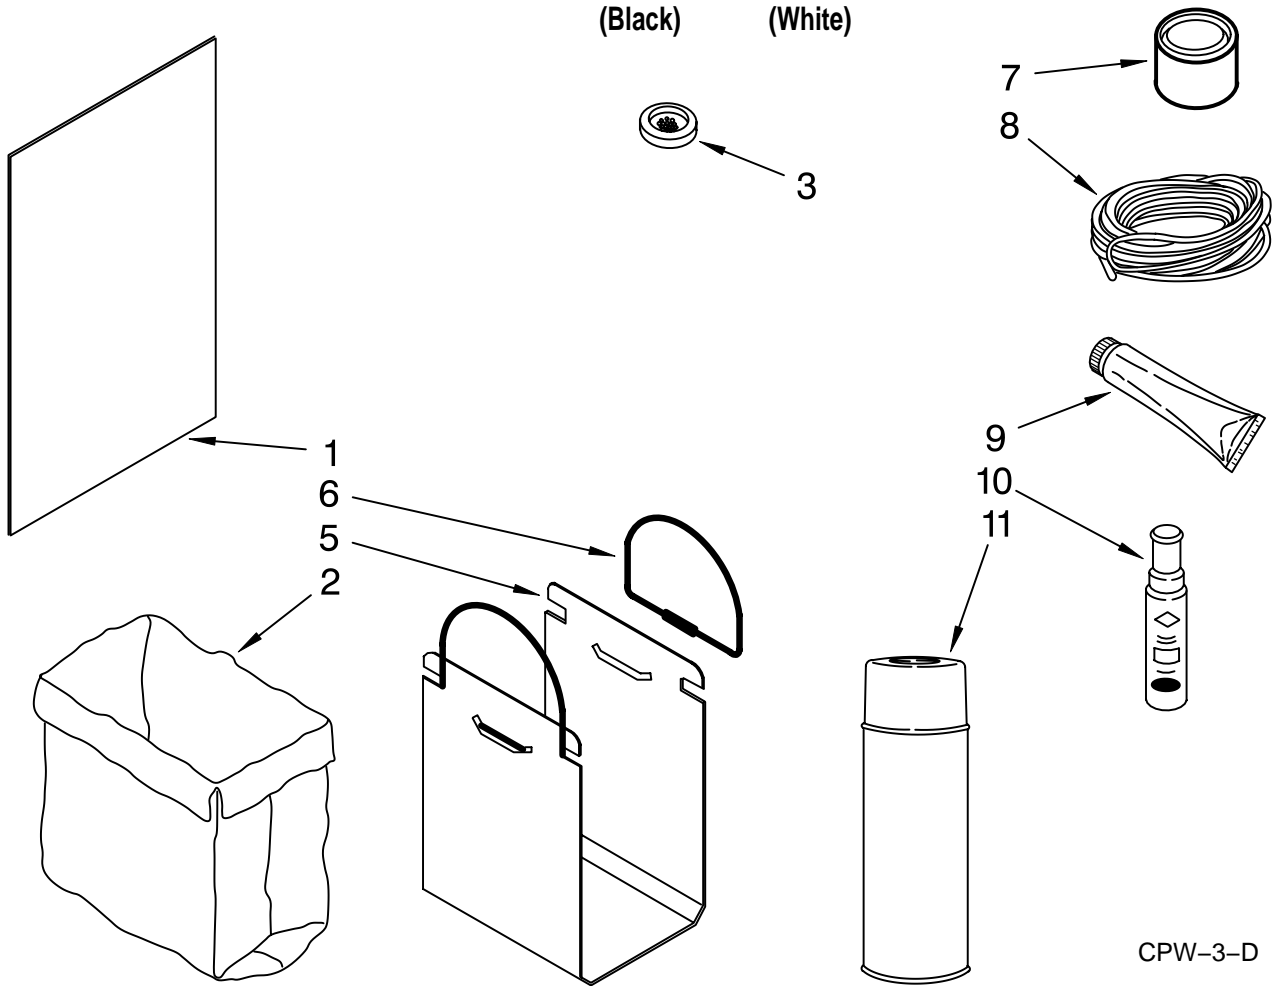

ACCESSORY PARTS

For Models: TU800SPPB0, TU800SPPQ0
(Black) (White)

Illus. No.	Part No.	DESCRIPTION
The Accessory Parts Listed Below May or May Not Be Included With Your Compactor.		
1	777762	Panel, Container Front
	777941	Almond & Harvest Gold
	675378	Black & White
	780334	Brushed Chrome
2	882652	Almond & Black Bag, Trash
	675186	12 Pack
	882652	48 Pack
3	777635	Deodorizer, Solid Stick-Ups (2-Pack)
5	13030	Carrier, Bag (Includes No. 6)

Illus. No.	Part No.	DESCRIPTION
6	777108	Handle, Bag Carrier
7	675351	Grease, 4 Oz. (Use on Power Screw & Ram Pressure Pads)
8	10875	Wire, 25' Roll
	242820	Blue 16 Ga.
	242825	Black 14 Ga.
	242826	Red 14 Ga.
	47261	White 14 Ga.
	299885	Black 12 Ga.
	47263	Red 12 Ga.
9	279368	White 12 Ga. Adhesive, Insulation (2oz Tube)

Illus. No.	Part No.	DESCRIPTION
10		Paint, Touch-Up 1/2 Oz.
	72107	Almond
	72109	Avocado
	72032	Black
	72108	Coffee
	72110	Harvest Gold
	72113	Platinum
	72112	Toast
	72017	White
11		Paint, Spray 13 Oz.
	350956	Almond
	261888	Avocado
	285006	Black
	261886	Coffee
	261890	Harvest Gold
	285366	Platinum
	978726	Stanford Brown
	285365	Toast
	350930	White

FOR ORDERING INFORMATION REFER TO PARTS PRICE LIST