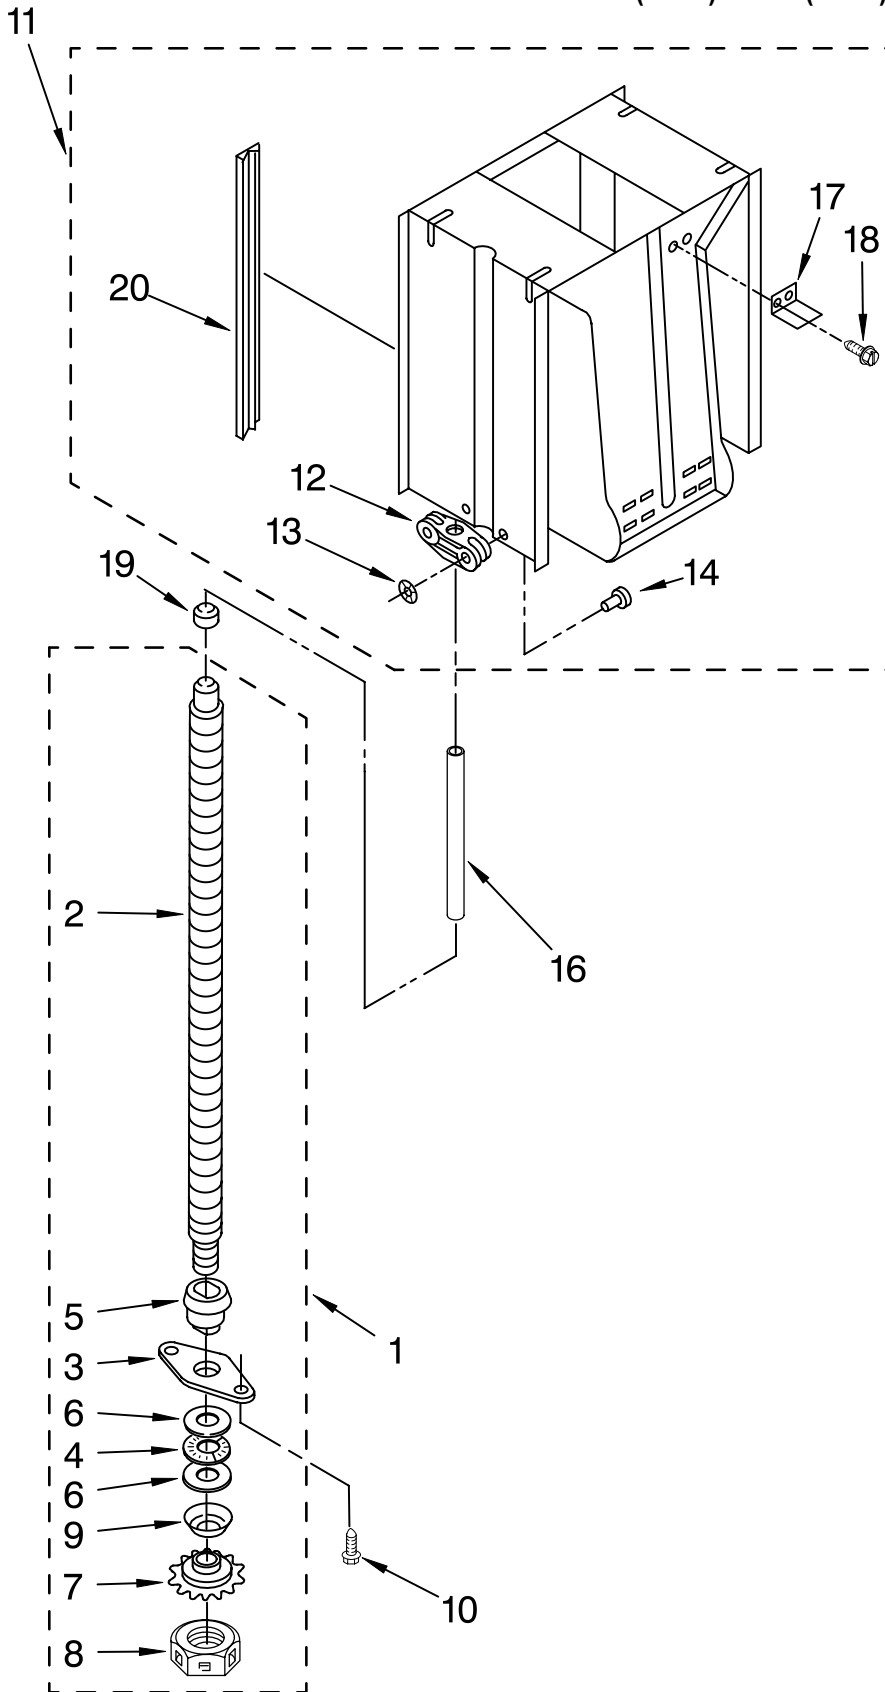

Illus. No.	Part No.	DESCRIPTION
9	4153788	Bearing, Roller (2)
10	775526	Bolt, Leveler
11	776356	Locknut, 3/8-24
12	9870867	Shield, Slide Track(2)
13	9870585	Wheel, Leveler (2)
15	489478	Screw, 8 x 1/2 AB
16	9870444	Panel, Inner
17	777458	Screw, 6-32 x 3/8
18	9870976	Frame, Slide (R.H.)
	9870975	Frame, Slide (L.H.)

Illus. No.	Part No.	DESCRIPTION
19	780434	Cover, Motor
20	4149659	Shield, Harness
21	777850	Nut, Plate
22	489399	Screw, 8-32 x 5/16
23	777811	Switch, Top Limit & Directional
24	776118	Grommet, Motor Cover
25	608009	Plate, Cover
27	775668	Angle, Top Bracket

FOR ORDERING INFORMATION REFER TO PARTS PRICE LIST

PANEL AND CONTROL PARTS

For Models: TU800SPPB0, TU800SPPQ0

(Black) (White)

Illus. No.	Part No.	DESCRIPTION	Illus. No.	Part No.	DESCRIPTION	Illus. No.	Part No.	DESCRIPTION
1	9871072 9871073	Panel, Black White	11	9871825	Cover, Top (Recessed)	19	9872078B 9872078W	Insert, Black White
2	489478	Screw, 8 x 1/2AB	13	9871829	Switch, Drawer Tilt			Decorative
8	9870487 9870486	Knob, Switch Black White	14	608824	Switch, Rotary	21	9871993	Bracket, Retainer
9	9871160 9870473	Plate, Cover Black White	15	777849	Screw, 6-20 x 1	24	777383	Nut, Rotary Switch
			16	9871839B 9871839W	Escutcheon, Control Black White	28	780239	Bracket, Mounting (2) (Alternate)

FOR ORDERING INFORMATION REFER TO PARTS PRICE LIST

POWERSCREW AND RAM PARTS

For Models: TU800SPPB0, TU800SPPQ0

(Black) (White)

Illus. No.	Part No.	DESCRIPTION
1	9870500	Screw, Power Complete Assembly (2)
2		Screw, Power (Available Only As Complete Assembly)
3	779121	Plate, Bearing (2)
4	775482	Bearing, Needle (2)
5	776941	Hub, Power Screw (2)
6	775481	Race, Thrust (4)
7	777385	Sprocket, Washer (2)
8	4154842	Nut, Power Screw (2)
9	777332	Washer, Cone (2)
10	9871067	Screw,
11	9871251	Ram Assembly
12	9870163	Nut, Power
13	90296	Clip
14	9870187	Stud
16	9870037	Stop, Ram Powerscrew (2)
17	9870498	Bracket, Top Limit Switch
18	780034	Screw, (2) 10-24 x 3/8
19	9870775	Cap, Stop
20	9870169	Slide, Ram (4)