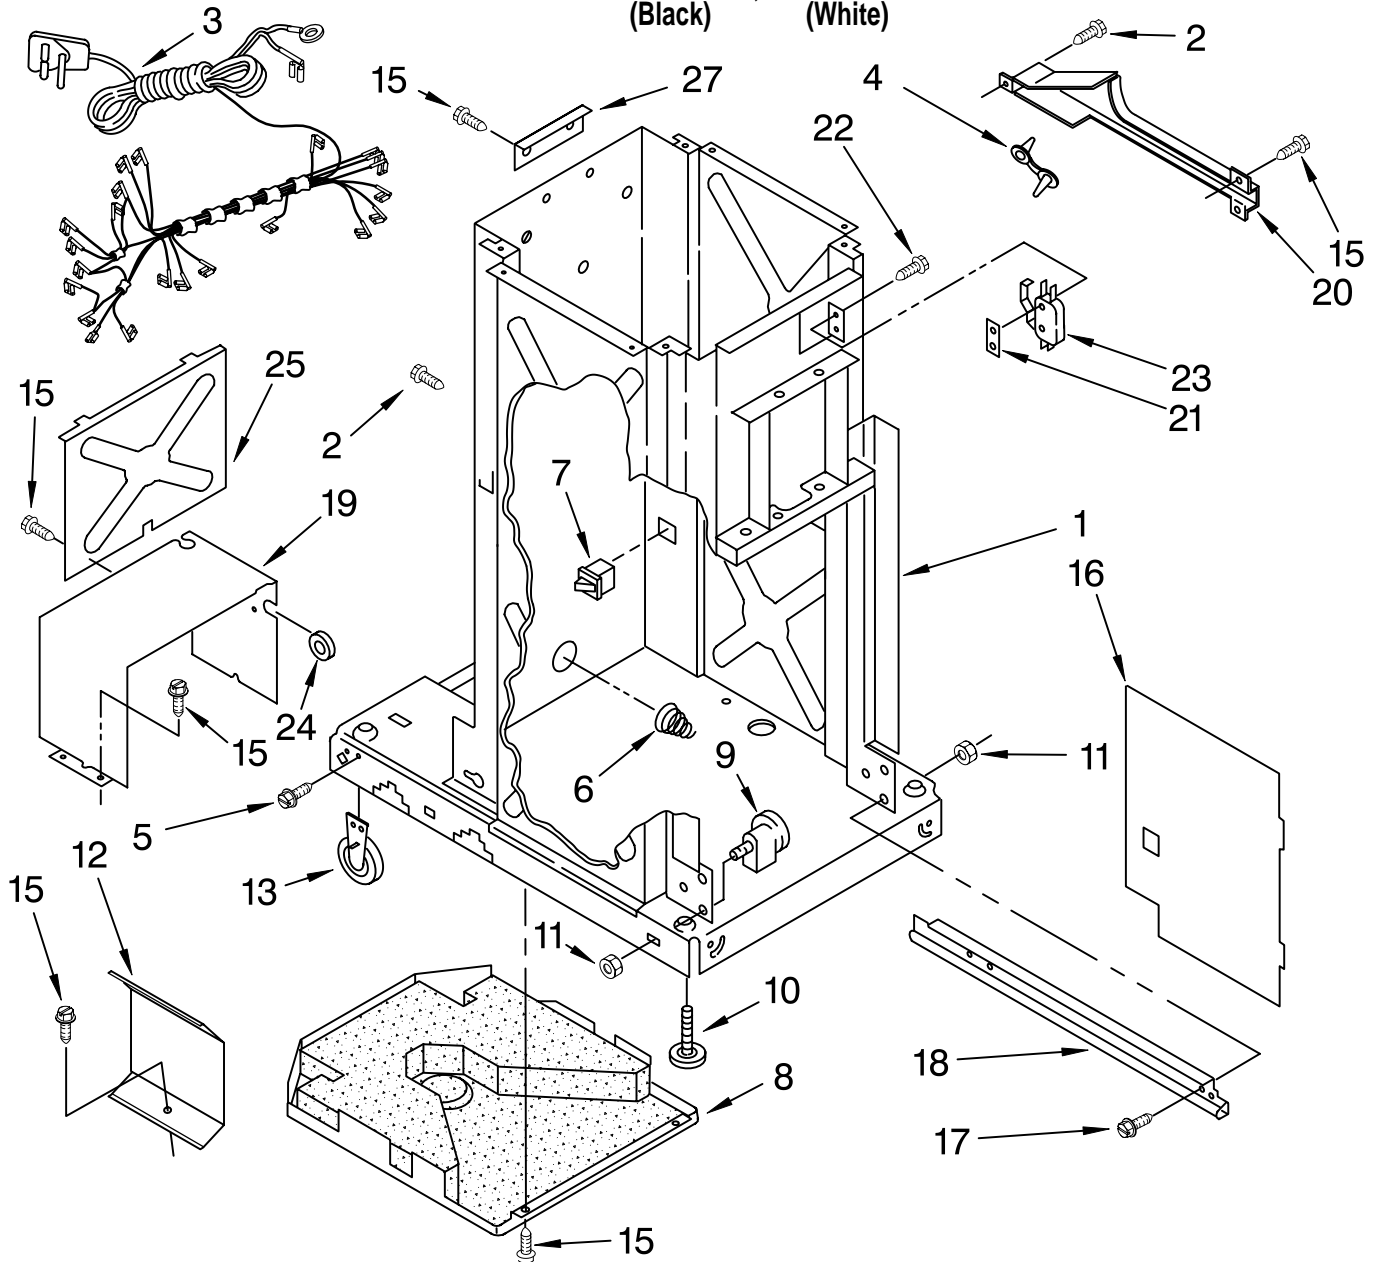

Illus. No.	Part No.	DESCRIPTION
1		Frame (Not A Serviceable Part)
2	777070	Screw, 8-32 x 5/16
3	9872113	Harness-Cord, Power
4	777035	Clamp, Wire
5	780034	Screw, 10-24 x 3/8
6	777180	Spring, Container
7	4149377	Switch, Drawer Safety
8	780437	Pan, Bottom

Illus. No.	Part No.	DESCRIPTION
9	4153788	Bearing, Roller (2)
10	775526	Bolt, Leveler
11	776356	Locknut, 3/8-24
12	9870867	Shield, Slide Track(2)
13	9870585	Wheel, Leveler (2)
15	489478	Screw, 8 x 1/2 AB
16	9870444	Panel, Inner
17	777458	Screw, 6-32 x 3/8

Illus. No.	Part No.	DESCRIPTION
18	9870976	Frame, Slide (R.H.)
	9870975	Frame, Slide (L.H.)
19	780434	Cover, Motor
20	4149659	Shield, Harness
21	777850	Nut, Plate
22	489399	Screw, 8-32 x 5/16
23	777811	Switch, Top Limit & Directional
24	776118	Grommet, Motor Cover
25	608009	Plate, Cover
27	775668	Angle, Top Bracket

FOR ORDERING INFORMATION REFER TO PARTS PRICE LIST

POWERSCREW AND RAM PARTS

For Models: TU800SPPB1, TU800SPPQ1
(Black) (White)

Illus. No.	Part No.	DESCRIPTION
1	9870500	Screw, Power Complete Assembly (2)
2		Screw, Power (Available Only As Complete Assembly)
3	779121	Plate, Bearing (2)
4	775482	Bearing, Needle (2)
5	776941	Hub, Power Screw (2)
6	775481	Race, Thrust (4)
7	777385	Sprocket, Washer (2)
8	4154842	Nut, Power Screw (2)
9	777332	Washer, Cone (2)
10	9871067	Screw,
11	9871251	Ram Assembly
12	9870163	Nut, Power
13	90296	Clip
14	9870187	Stud
16	9870037	Stop, Ram Powerscrew (2)
17	9870498	Bracket, Top Limit Switch
18	780034	Screw, (2) 10-24 x 3/8
19	9870775	Cap, Stop
20	9870169	Slide, Ram (4)