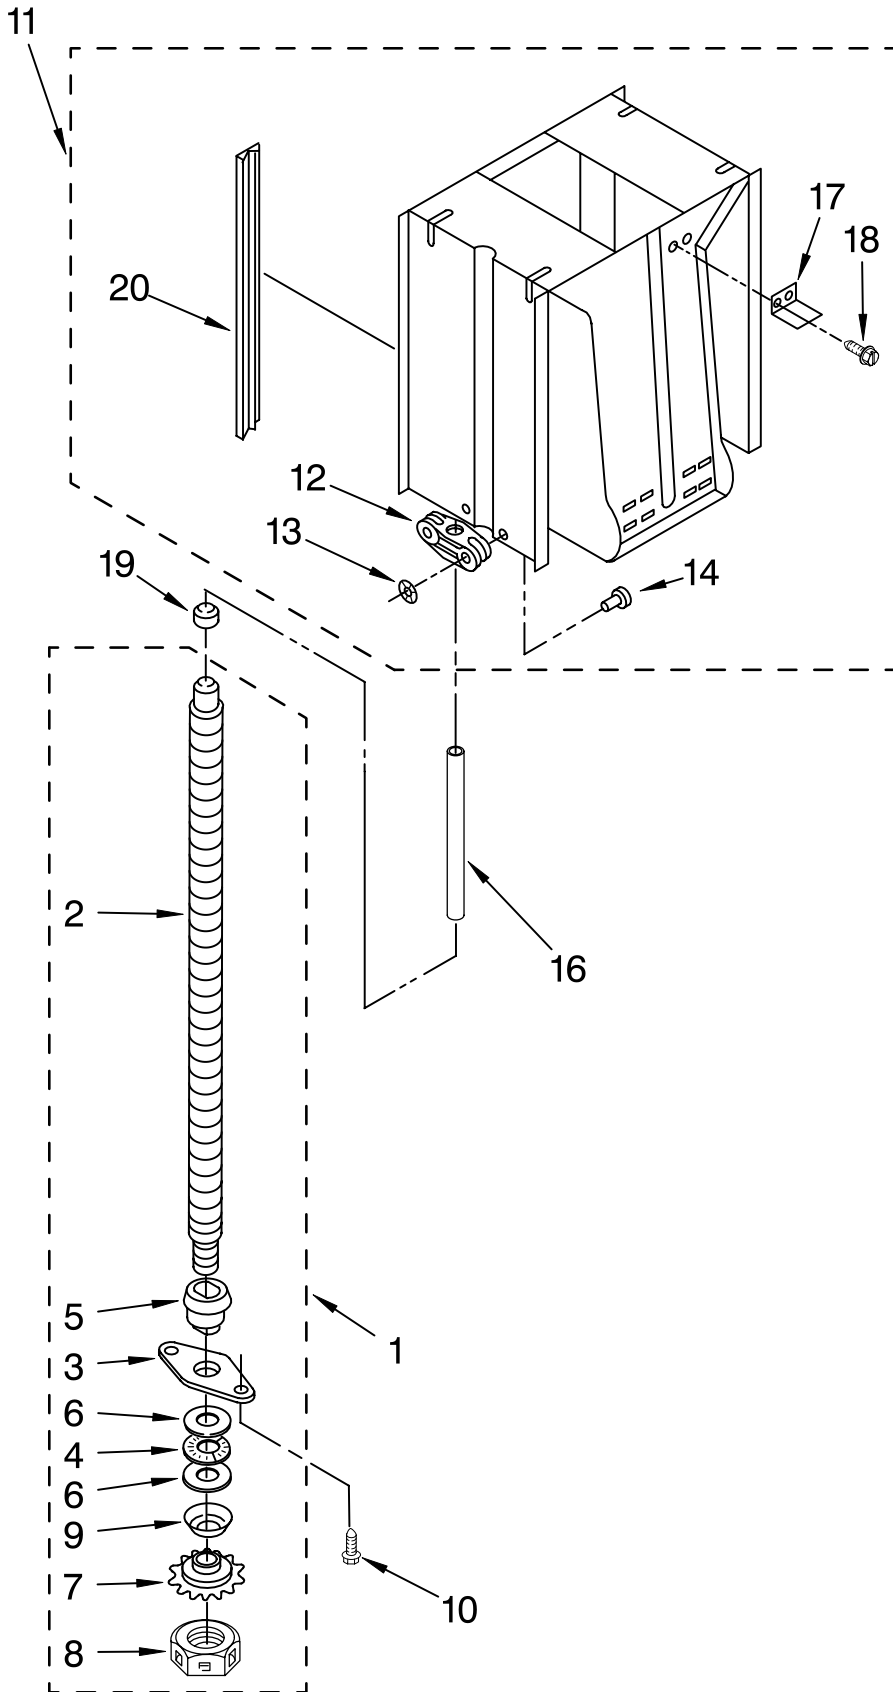

Illus. No.	Part No.	DESCRIPTION
9	4153788	Bearing, Roller (2)
10	775526	Bolt, Leveler
11	776356	Locknut, 3/8-24
12	9870867	Shield, Slide Track(2)
13	9870585	Wheel, Leveler (2)
15	489478	Screw, 8 x 1/2 AB
16	9870444	Panel, Inner
17	777458	Screw, 6-32 x 3/8

FOR ORDERING INFORMATION REFER TO PARTS PRICE LIST

PANEL AND CONTROL PARTS

For Models: TU800SPPB1, TU800SPPQ1
(Black) (White)

Illus. No.	Part No.	DESCRIPTION	Illus. No.	Part No.	DESCRIPTION	Illus. No.	Part No.	DESCRIPTION
1	9871072 9871073	Panel, Black White	11	9871825	Cover, Top (Recessed)	16		Escutcheon, Control
2	489478	Screw, 8 x 1/2AB	13	9871829	Switch, Drawer Tilt		9871839B 9871839W	Black White
8	9870487 9870486	Knob, Switch Black White	14	608824	Switch, Rotary	19		Insert,
9	9871160 9870473	Plate, Cover Black White	15	777849	Screw, 6-20 x 1		9872078B 9872078W	Black White
								Decorative
						21	9871993	Bracket, Retainer
						24	777383	Nut, Rotary Switch
						28	780239	Bracket, Mounting (2) (Alternate)

FOR ORDERING INFORMATION REFER TO PARTS PRICE LIST

POWERSCREW AND RAM PARTS

For Models: TU800SPPB1, TU800SPPQ1
(Black) (White)

Illus. No.	Part No.	DESCRIPTION
1	9870500	Screw, Power Complete Assembly (2)
2		Screw, Power (Available Only As Complete Assembly)
3	779121	Plate, Bearing (2)
4	775482	Bearing, Needle (2)
5	776941	Hub, Power Screw (2)
6	775481	Race, Thrust (4)
7	777385	Sprocket, Washer (2)
8	4154842	Nut, Power Screw (2)
9	777332	Washer, Cone (2)
10	9871067	Screw,
11	9871251	Ram Assembly
12	9870163	Nut, Power
13	90296	Clip
14	9870187	Stud
16	9870037	Stop, Ram Powerscrew (2)
17	9870498	Bracket, Top Limit Switch
18	780034	Screw, (2) 10-24 x 3/8
19	9870775	Cap, Stop
20	9870169	Slide, Ram (4)