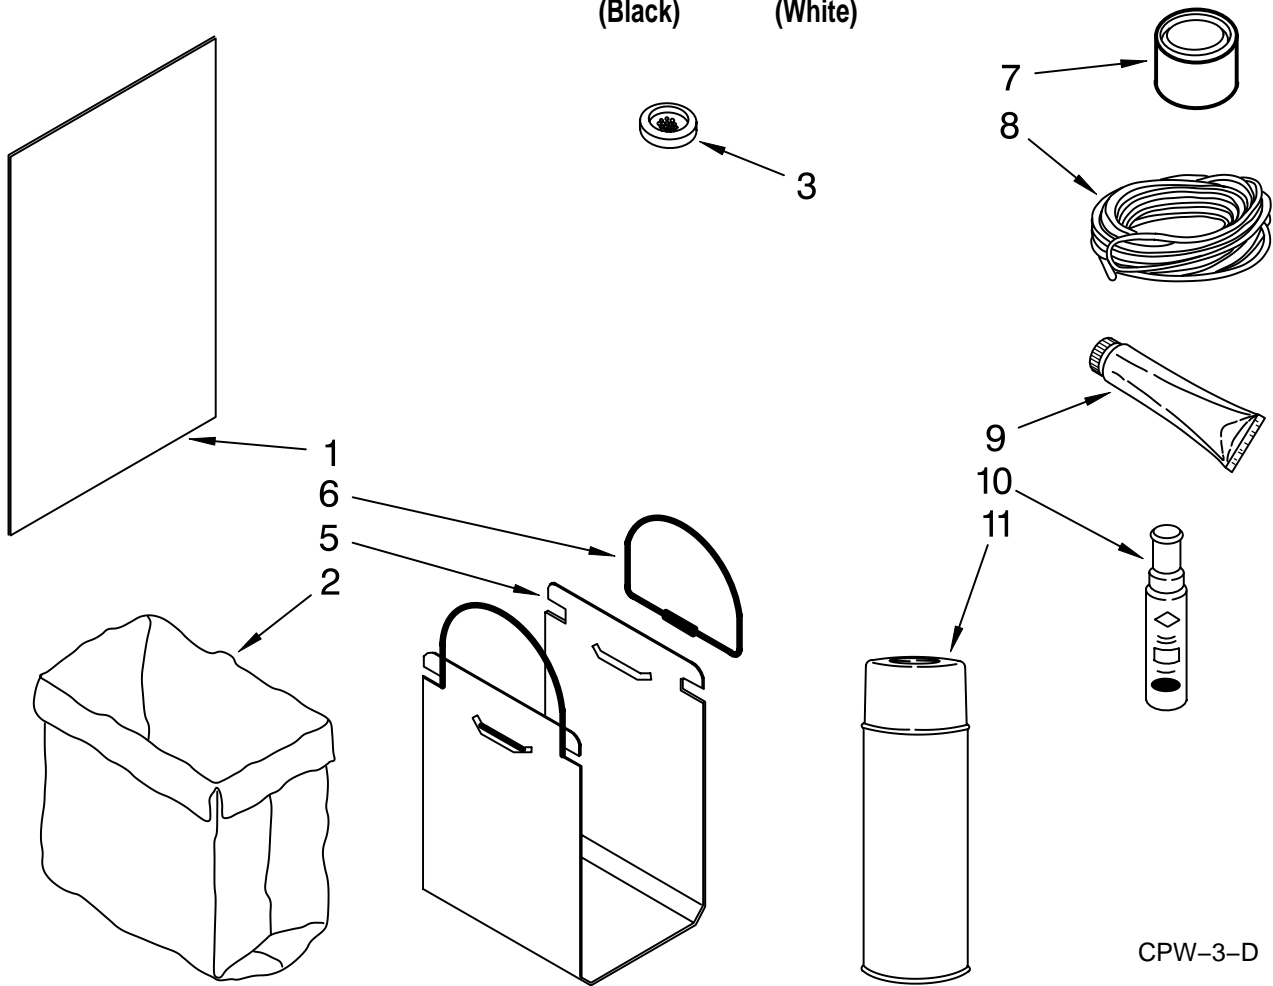

ACCESSORY PARTS

For Models: TU800SPPB1, TU800SPPQ1
(Black) (White)

Illus. No.	Part No.	DESCRIPTION
The Accessory Parts Listed Below May or May Not Be Included With Your Compactor.		
1	777762	Panel, Container Front
	777941	Almond & Harvest Gold
	675378	Black & White
	780334	Brushed Chrome
2	780334	Almond & Black Bag, Trash
	675186	12 Pack
	882652	48 Pack
3	777635	Deodorizer, Solid Stick-Ups (2-Pack)
5	13030	Carrier, Bag (Includes No. 6)

Illus. No.	Part No.	DESCRIPTION
6	777108	Handle, Bag Carrier
7	675351	Grease, 4 Oz. (Use on Power Screw & Ram Pressure Pads)
8	10875	Wire, 25' Roll
	242820	Blue 16 Ga.
	242825	Black 14 Ga.
	242826	Red 14 Ga.
	47261	White 14 Ga.
	47261	Black 12 Ga.
	299885	Red 12 Ga.
	47263	White 12 Ga.
9	279368	Adhesive, Insulation (2oz Tube)

Illus. No.	Part No.	DESCRIPTION
10		Paint, Touch-Up 1/2 Oz.
	72107	Almond
	72109	Avocado
	72032	Black
	72108	Coffee
	72110	Harvest Gold
	72113	Platinum
	72112	Toast
	72017	White
11		Paint, Spray 13 Oz.
	350956	Almond
	261888	Avocado
	285006	Black
	261886	Coffee
	261890	Harvest Gold
	285366	Platinum
	978726	Stanford Brown
	285365	Toast
	350930	White

FOR ORDERING INFORMATION REFER TO PARTS PRICE LIST