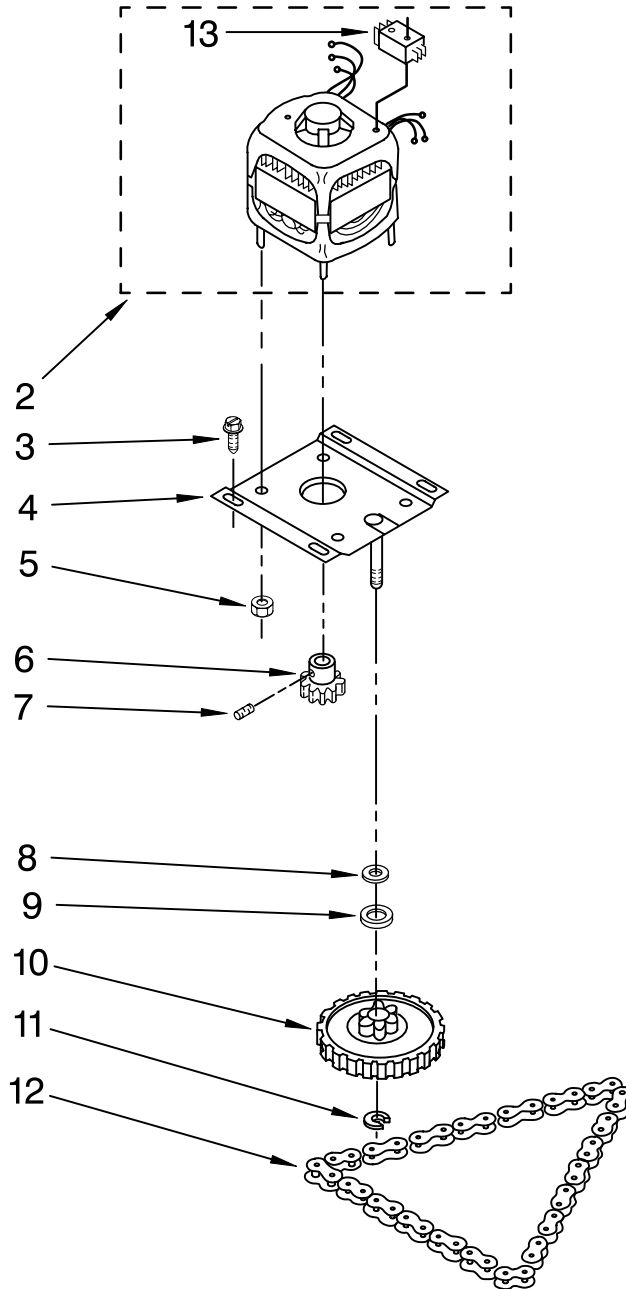

MOTOR AND DRIVE PARTS

For Models: TU800SPPB1, TU800SPPQ1
(Black) (White)

TRASH
COMPACTOR

Illus. No.	Part No.	DESCRIPTION

1		Literature Parts
	9871676	Guide, Use & Care
	9871607	Instructions, Installation
	9871765	Tech Sheet
	8052029	Label, 1-800 Number

Following May Be Purchased

DO-IT-YOURSELF REPAIR MANUALS

	677821	Do-It-Yourself Manual
2	9870343	Motor, Drive (Includes Item 13)
3	9871067	Screw,
4	776327	Plate, Motor
5	776338	Locknut, 10-32 (4)
6	4149667	Gear, Drive
7	454512	Pin, Slotted Spring
8	776035	Washer, Wave
9	297462	Washer, Thrust
10	777124	Gear, Driven
11	776036	Clip, Ring
12	780477	Chain, Drive
13	777971	Switch, Motor

Parts Not Illustrated and Optional Parts (Not Included)

9870118	Undercounter Conversion Kit

FOR ORDERING INFORMATION REFER TO PARTS PRICE LIST