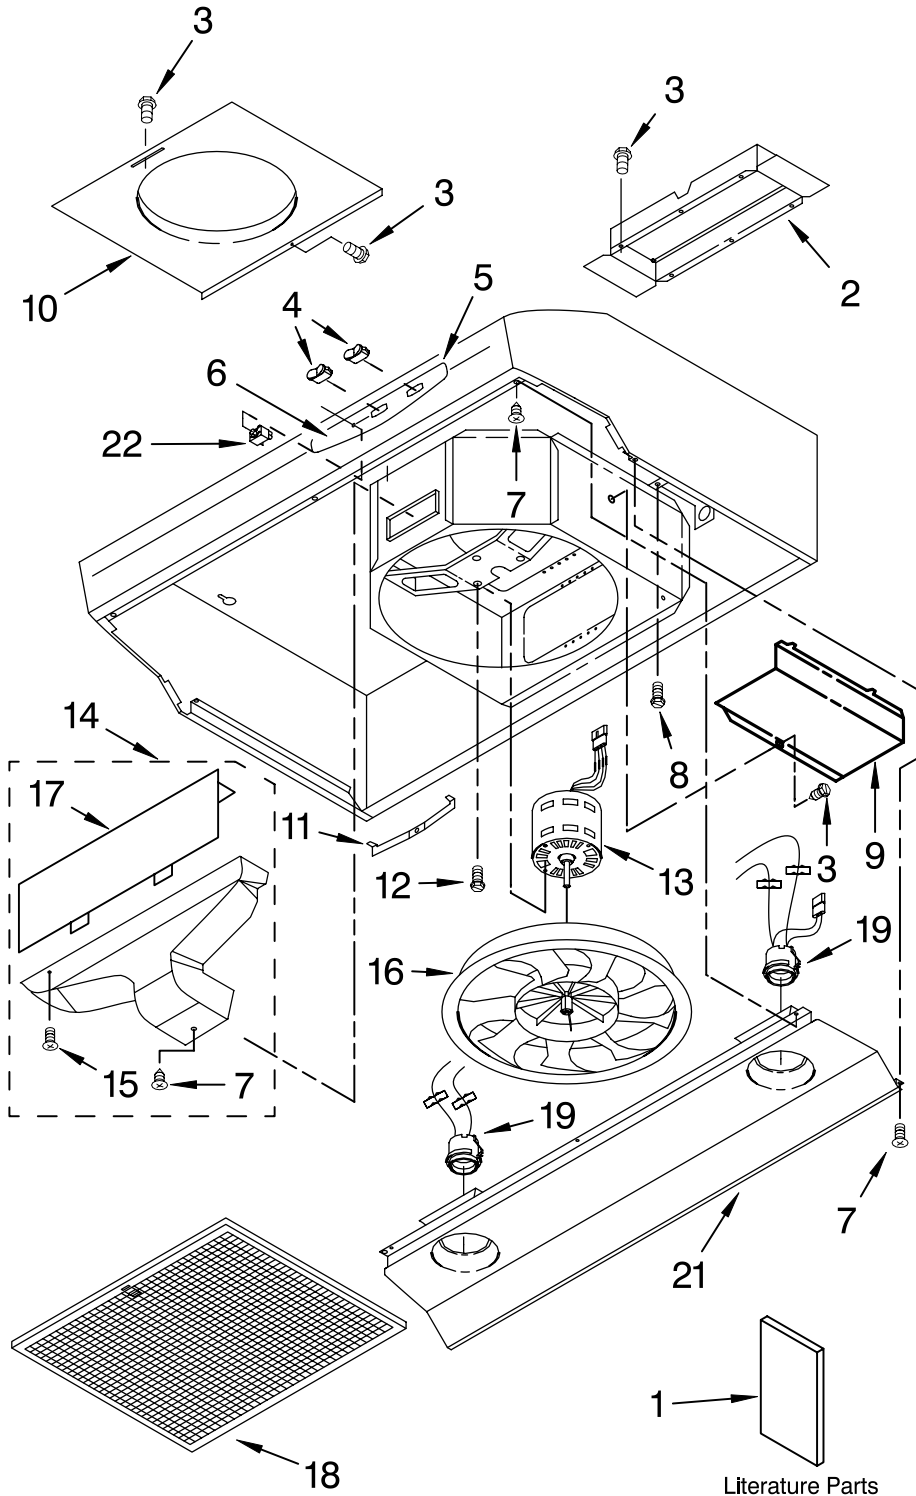

# RANGE HOOD PARTS

For Model: GZ5730XRQ0, GZ5730XRS0, GZ5730XRT0, GZ5730XRB0  
 GZ5736XRQ0, GZ5736XRS0, GZ5736XRT0, GZ5736XRB0  
 (Designer White) (Stainless Steel) (Biscuit) (Black)

Illus. No.	Part No.	DESCRIPTION
1		Literature Parts
	9761370	Instruct, Install
2	8189870	Damper
3	8189871	Screw, #8-18 x 1/4
4		Switch, Rocker (2 in package)
	8189872	White
	8189873	Black
	8189874	Biscuit
5		Nameplate
	8189875	White
	8189876	Stainless
	8189877	Biscuit
	8189878	Black
6	8189879	Lens
7	8189880	Screw (2 Pack)
8	8189881	Screw, Ground
9	8189882	Cover, Wiring
10	8189869	Plate, Duct 7"
11	8189883	Spring, Filter
12	8189884	Screw, Motor Mtg
13	8189885	Motor w/Hardware
14	8191051	Chute, Air
15	8189887	Screw, #8 x 1/2
16	8190791	Blade, Fan Incl Hitch Pin Part 8190208
17	8191052	Baffle
18		Filter (2 per bag)
	8189889	30" Models
	8189890	36" Models
19	8189891	Harness, Lamp
21		Panel, Light
	8189893	White 30"
	8189897	Stainless 30"
	8189899	Biscuit 30"
	8189895	Black 30"
	8189894	White 36"
	8189898	Stainless 36"
	8189900	Biscuit 36"
	8189896	Black 36"
22	8189901	Light, Indicator

## Miscellaneous

8189902	Light Diode Assy
8189903	Harness, Main Filter, Non-Ducted (2 per bag)
4396291	30" Model
4396292	36" Model

FOR ORDERING INFORMATION REFER TO PARTS PRICE LIST