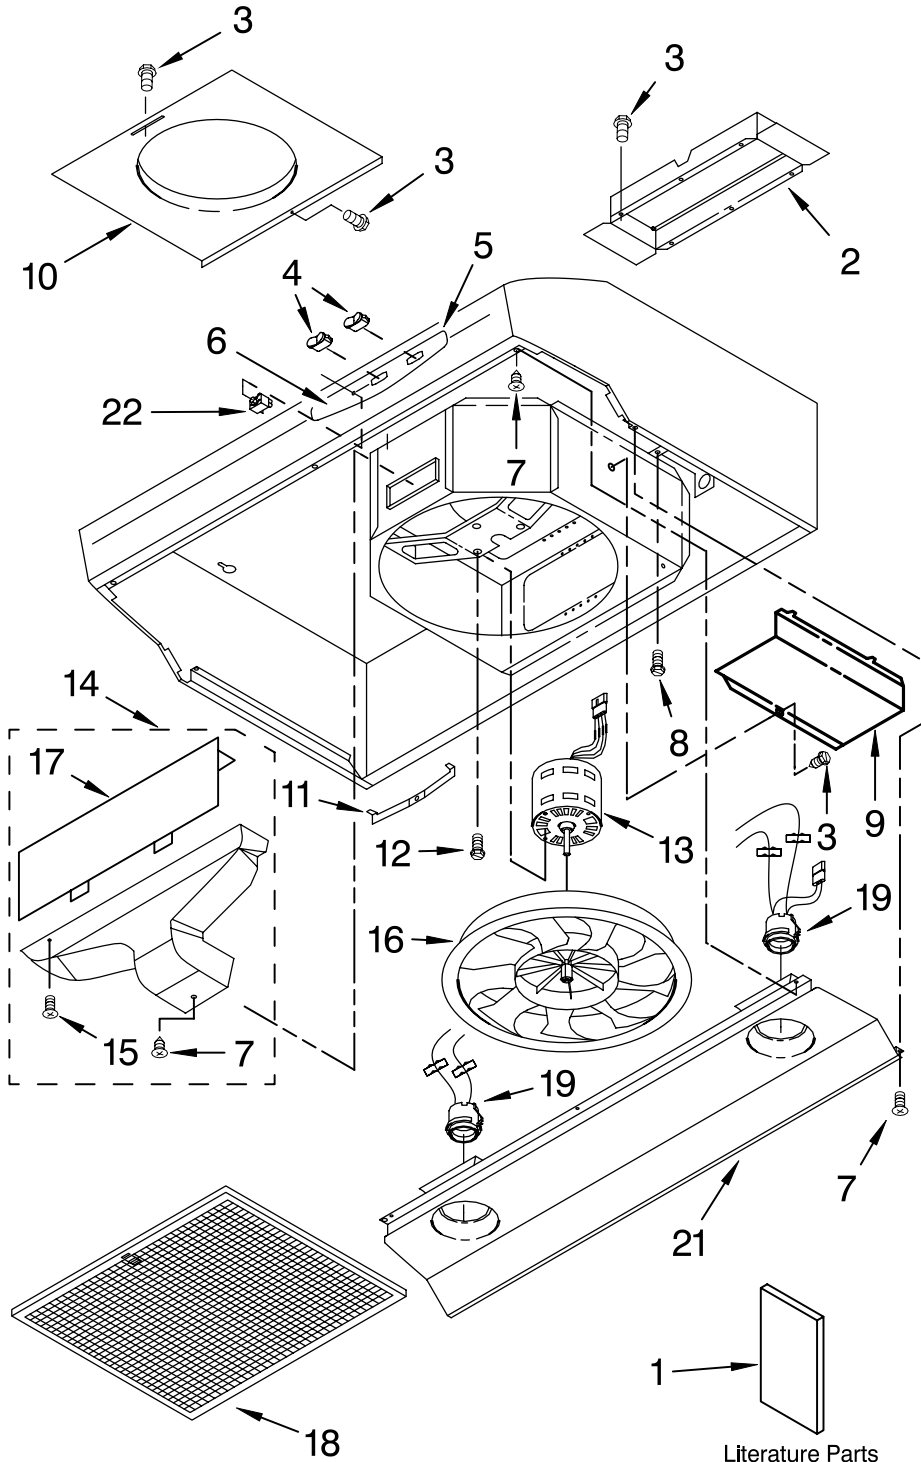

RANGE HOOD PARTS

For Models: GZ5730XRQ1, GZ5730XRS1, GZ5730XRT1, GZ5730XRB1
 GZ5736XRQ1, GZ5736XRS1, GZ5736XRT1, GZ5736XRB1
 (Designer White) (Stainless Steel) (Biscuit) (Black)

GOLD LINE – ALLURE
 30" & 36" RANGE HOOD
 (Use with Gas or Electric Range)

Illus. No.	Part No.	DESCRIPTION
------------	----------	-------------

1	9763367	Literature Parts Instruct, Install/ Use & Care Guide
2	8189870	Damper
3	8189871	Screw, #8–18 x 1/4
4		Switch, Rocker (2 in package)
	8189872	White
	8189873	Black
	8189874	Biscuit
5		Nameplate
	8189875	White
	8189876	Stainless
	8189877	Biscuit
	8189878	Black
6	8189879	Lens
7	8189880	Screw (2 Pack)
8	8189881	Screw, Ground
9	8189882	Cover, Wiring
10	8189869	Plate, Duct 7"
11	8189883	Spring, Filter
12	8189884	Screw, Motor Mtg
13	8189885	Motor w/Hardware
14	8191051	Chute, Air
15	8189887	Screw, #8 x 1/2
16	8190791	Blade, Fan Incl Hitch Pin Part 8190208
17	8191052	Baffle
18		Filter (2 per bag)
	8189889	30" Models
	8189890	36" Models
19	8189891	Harness, Lamp
21		Panel, Light
	8189893	White 30"
	8189897	Stainless 30"
	8189899	Biscuit 30"
	8189895	Black 30"
	8189894	White 36"
	8189898	Stainless 36"
	8189900	Biscuit 36"
	8189896	Black 36"
22	8189901	Light, Indicator