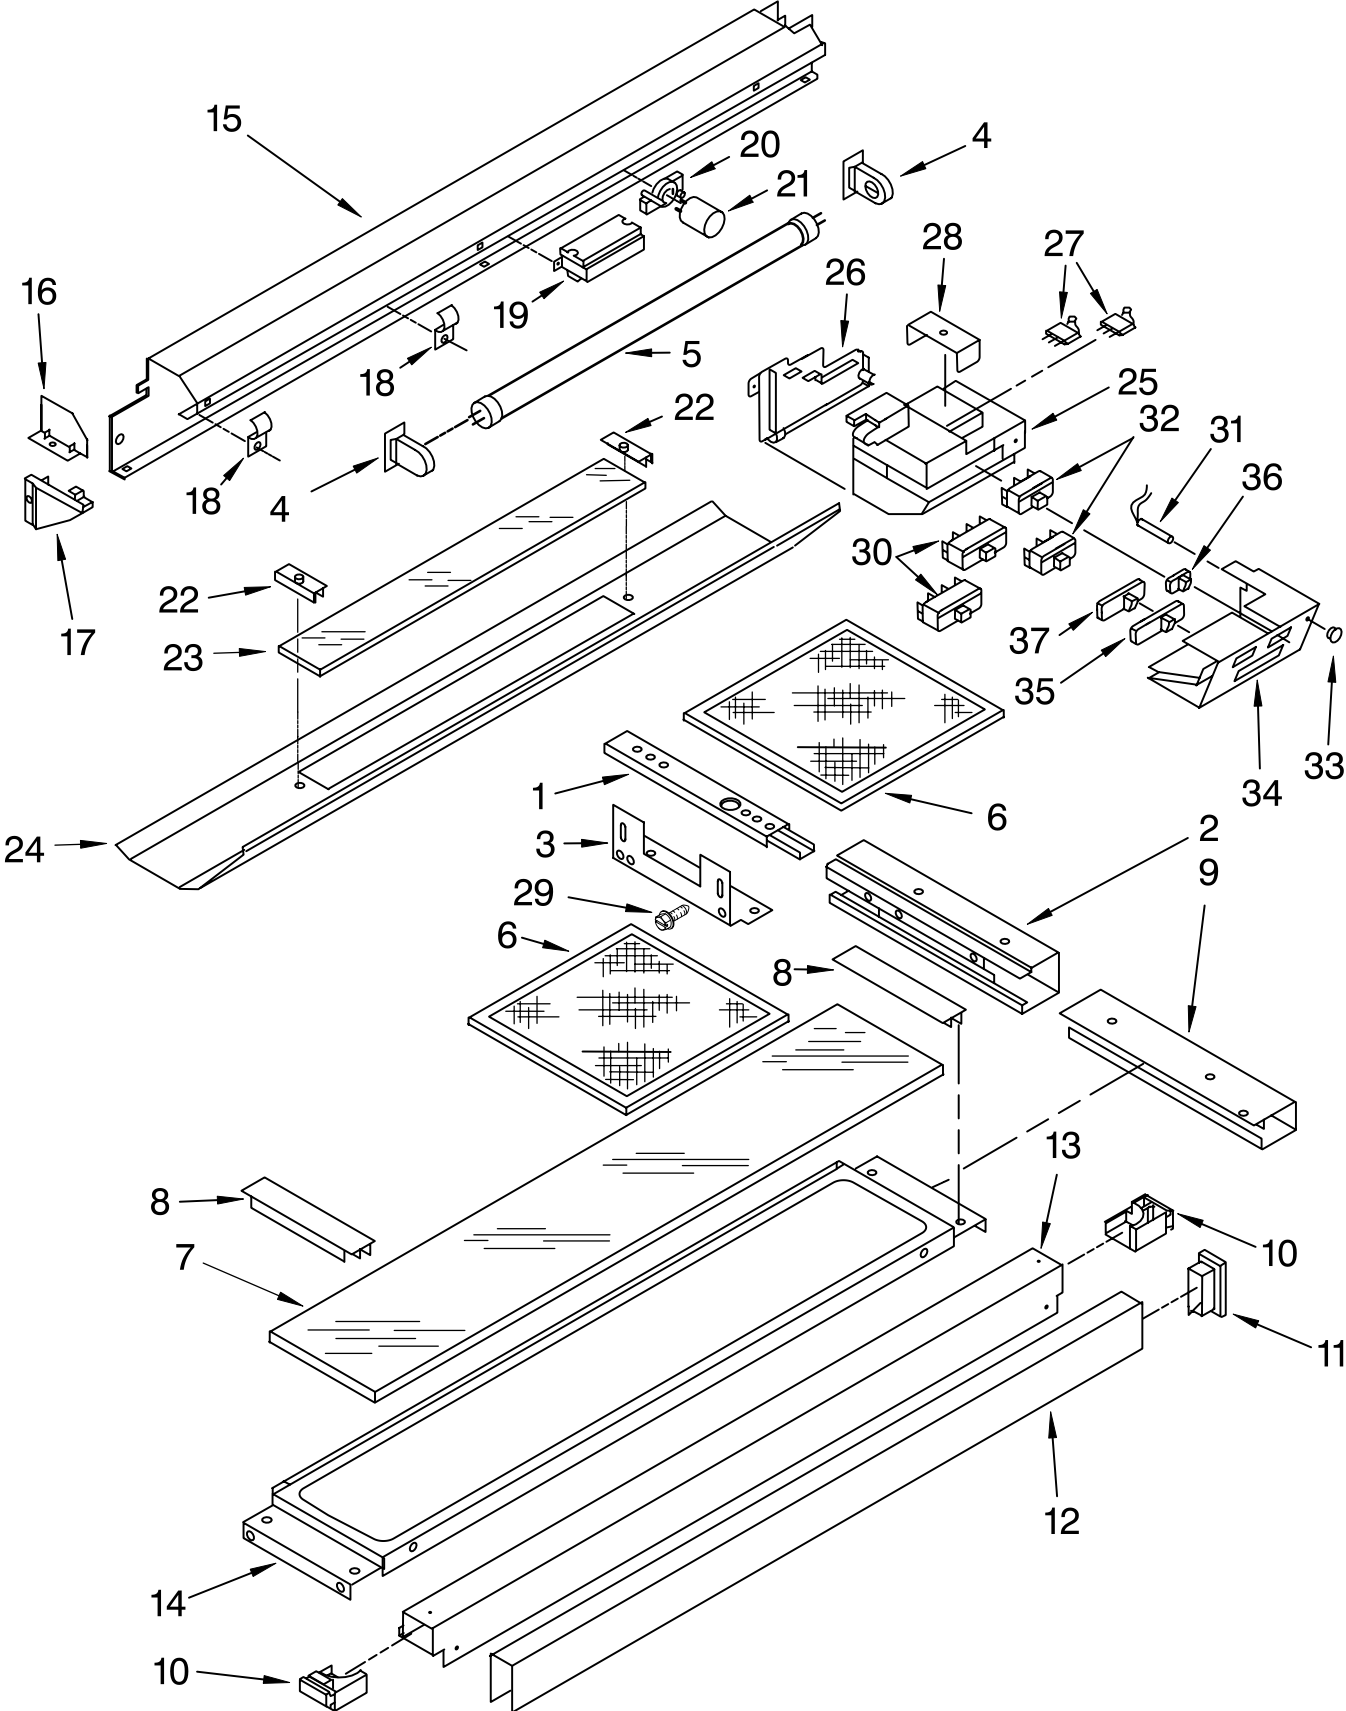

DOOR AND CONTROL PARTS

For Model: GZ7730XGS0
(Brushed Aluminum)

DOOR AND CONTROL PARTS

For Model: GZ7730XGS0
(Brushed Aluminum)

Illus. No.	Part No.	DESCRIPTION
1	4360010	Guide, Door (2)
2		Guide, Housing
	4360011	Left Side
	4360037	Right Side
3	4360012	Support, Guide
4	4360013	Socket, Lamp (2)
5	4360014	Lamp
6	4360015	Filter
7	4360076	Glass, Door
8	4360017	Brace, Glass (2)
9		Frame, Door
	4360018	Left Side
	4360024	Right Side
10		End Cap, Door
	4360069	Left Side
	4360070	Right Side
11		End Cap Handle
	4360020	Left Side
	4360022	Right Side
12	4360358	Handle
13	4360112	Bracket, Handle
14	4360077	Baffle, Door
15	4360080	Support, Light
16	4360066	End Plate
17	4360043	Bracket, Light
18	4360044	Clamp, Wiring
19	4360045	Ballast, Lamp
20	4360047	Receptacle
21	4360046	Starter
22	4360041	Brace, Glass (2)
23	4360042	Lens, Light
24	4360081	Frame, Lens
25	4360033	Base, Switch
26	4360034	Cover, Base
27	4360035	Switch (2)
28	4360036	Cover, Switch
29	4360073	Screw
30	4360025	Switch, Light (2)
31	4360359	Light, Indicator
32	4360027	Switch, Fan (2)
33	4360028	Lens, Ind. Light
34	4360029	Cover, Switch
35	4360030	Knob, Control
36	4360031	Knob, Fan
37	4360032	Knob, Light