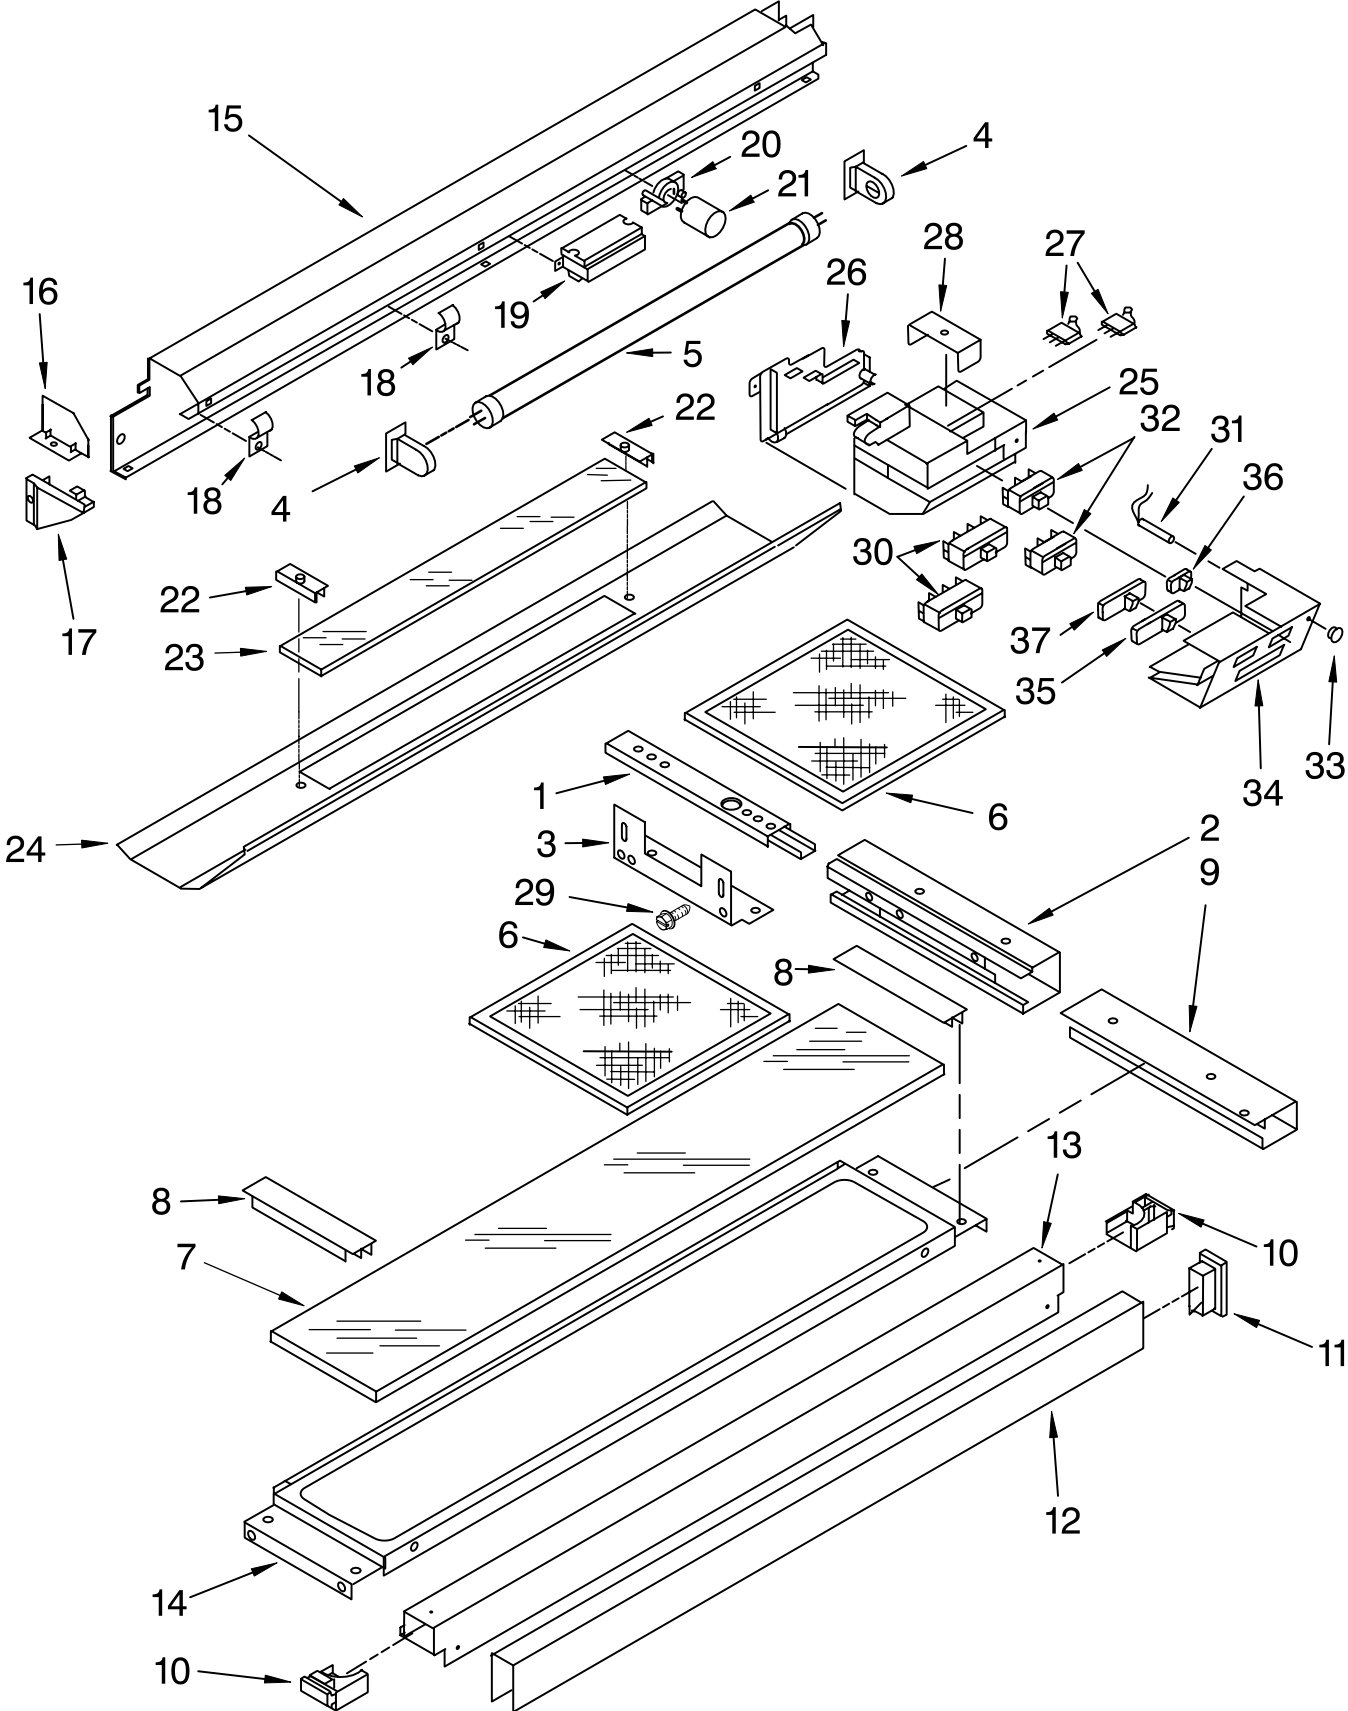

VENTILATION PARTS

For Model: GZ7730XGS1

(Stainless Steel)

30" RANGE HOOD
(Use with Gas or Electric Range)

FOR ORDERING INFORMATION REFER TO PARTS PRICE LIST

VENTILATION PARTS

For Model: GZ7730XGS1

(Stainless Steel)

Illus. No.	Part No.	DESCRIPTION
1		Literature Parts
	9763393	Instructions, Installation
	4360082	Wiring Diagram
2		Hood, Canopy Non-serviceable
3	4360002	Support, Canopy (2)
4		Bracket, Blower
	4360003	Left Side
	4360054	Right Side
5		Support, Housing Housing
	4360004	Left Side
	4360039	Right Side
6	4360005	Washer
7	4360006	Screw, 5 x 12 (3)
8		Endcap, Blower
	4360007	Left
	4360053	Right
9	4360008	Housing, Blower
10	4360075	Support, Housing
11	4360063	Bushing (4)
12	4360062	Strain Relief
13	4360357	Plate, Mounting
14		Cover, Terminal
	4360060	Left Side
	4360056	Right Side
15	4360057	Terminal
16	4360058	Capacitor
17	4360059	Bracket, Capacitor
18		Wheel, Blower
	4360049	Left Side
	4360055	Right Side
19	4360040	Motor
20	4360052	Plate, Motor
21	4360050	Screw 4 x 8 (3)
22	4360051	Washer (3)
23	4360064	Grille, Blower (2)
24	4360067	Screw 6 x 10 (2)
25	4360074	Clip (2)
26	4360048	Pin, Filter (2)
27	4360071	Bracket, Filter
28	4360072	Spring, Filter (2)
29	4360120	Bracket (6)
30	4360001	Damper, Canopy

FOR ORDERING INFORMATION REFER TO PARTS PRICE LIST

DOOR AND CONTROL PARTS

For Model: GZ7730XGS1

(Stainless Steel)

FOR ORDERING INFORMATION REFER TO PARTS PRICE LIST

DOOR AND CONTROL PARTS

For Model: GZ7730XGS1