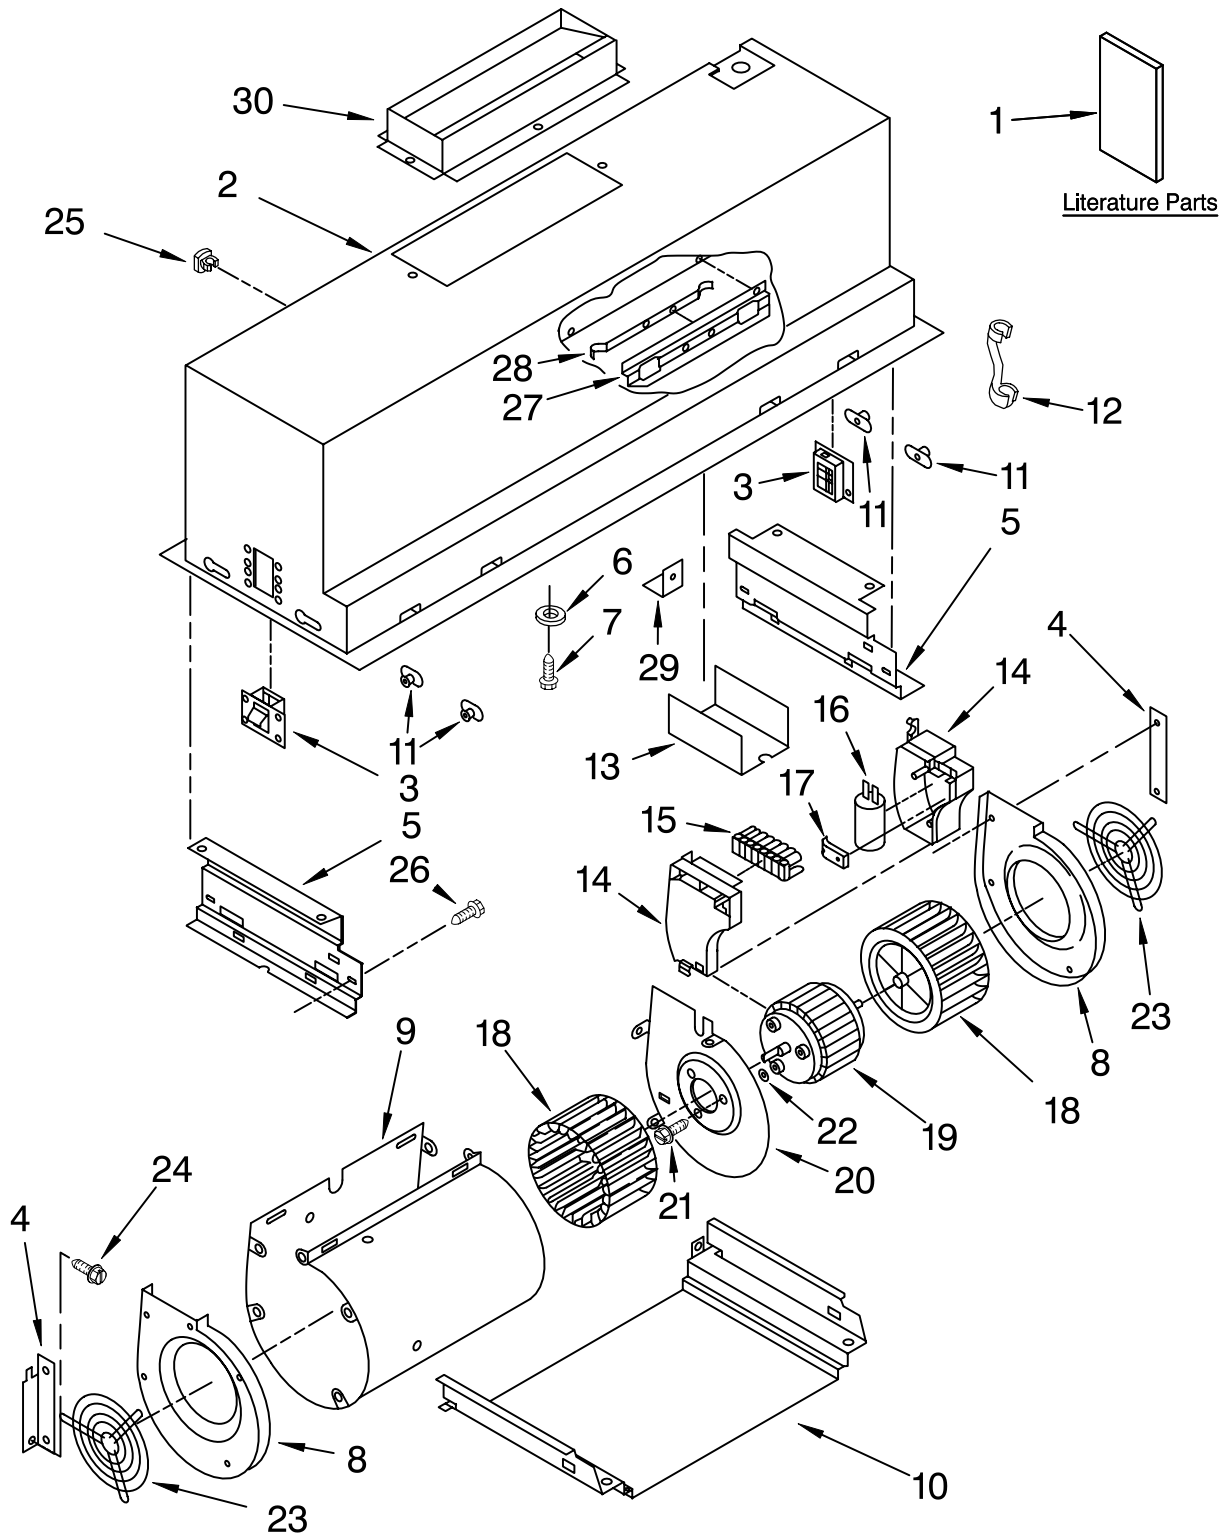

VENTILATION PARTS

For Model: GZ7730XGS1

(Stainless Steel)

30" RANGE HOOD
(Use with Gas or Electric Range)

FOR ORDERING INFORMATION REFER TO PARTS PRICE LIST

VENTILATION PARTS

For Model: GZ7730XGS1

(Stainless Steel)

Illus. No.	Part No.	DESCRIPTION
1		Literature Parts
	9763393	Instructions, Installation
	4360082	Wiring Diagram
2		Hood, Canopy Non-serviceable
3	4360002	Support, Canopy (2)
4		Bracket, Blower
	4360003	Left Side
	4360054	Right Side
5		Support, Housing Housing
	4360004	Left Side
	4360039	Right Side
6	4360005	Washer
7	4360006	Screw, 5 x 12 (3)
8		Endcap, Blower
	4360007	Left
	4360053	Right
9	4360008	Housing, Blower
10	4360075	Support, Housing
11	4360063	Bushing (4)
12	4360062	Strain Relief
13	4360357	Plate, Mounting
14		Cover, Terminal
	4360060	Left Side
	4360056	Right Side
15	4360057	Terminal
16	4360058	Capacitor
17	4360059	Bracket, Capacitor
18		Wheel, Blower
	4360049	Left Side
	4360055	Right Side
19	4360040	Motor
20	4360052	Plate, Motor
21	4360050	Screw 4 x 8 (3)
22	4360051	Washer (3)
23	4360064	Grille, Blower (2)
24	4360067	Screw 6 x 10 (2)
25	4360074	Clip (2)
26	4360048	Pin, Filter (2)
27	4360071	Bracket, Filter
28	4360072	Spring, Filter (2)
29	4360120	Bracket (6)
30	4360001	Damper, Canopy

FOR ORDERING INFORMATION REFER TO PARTS PRICE LIST