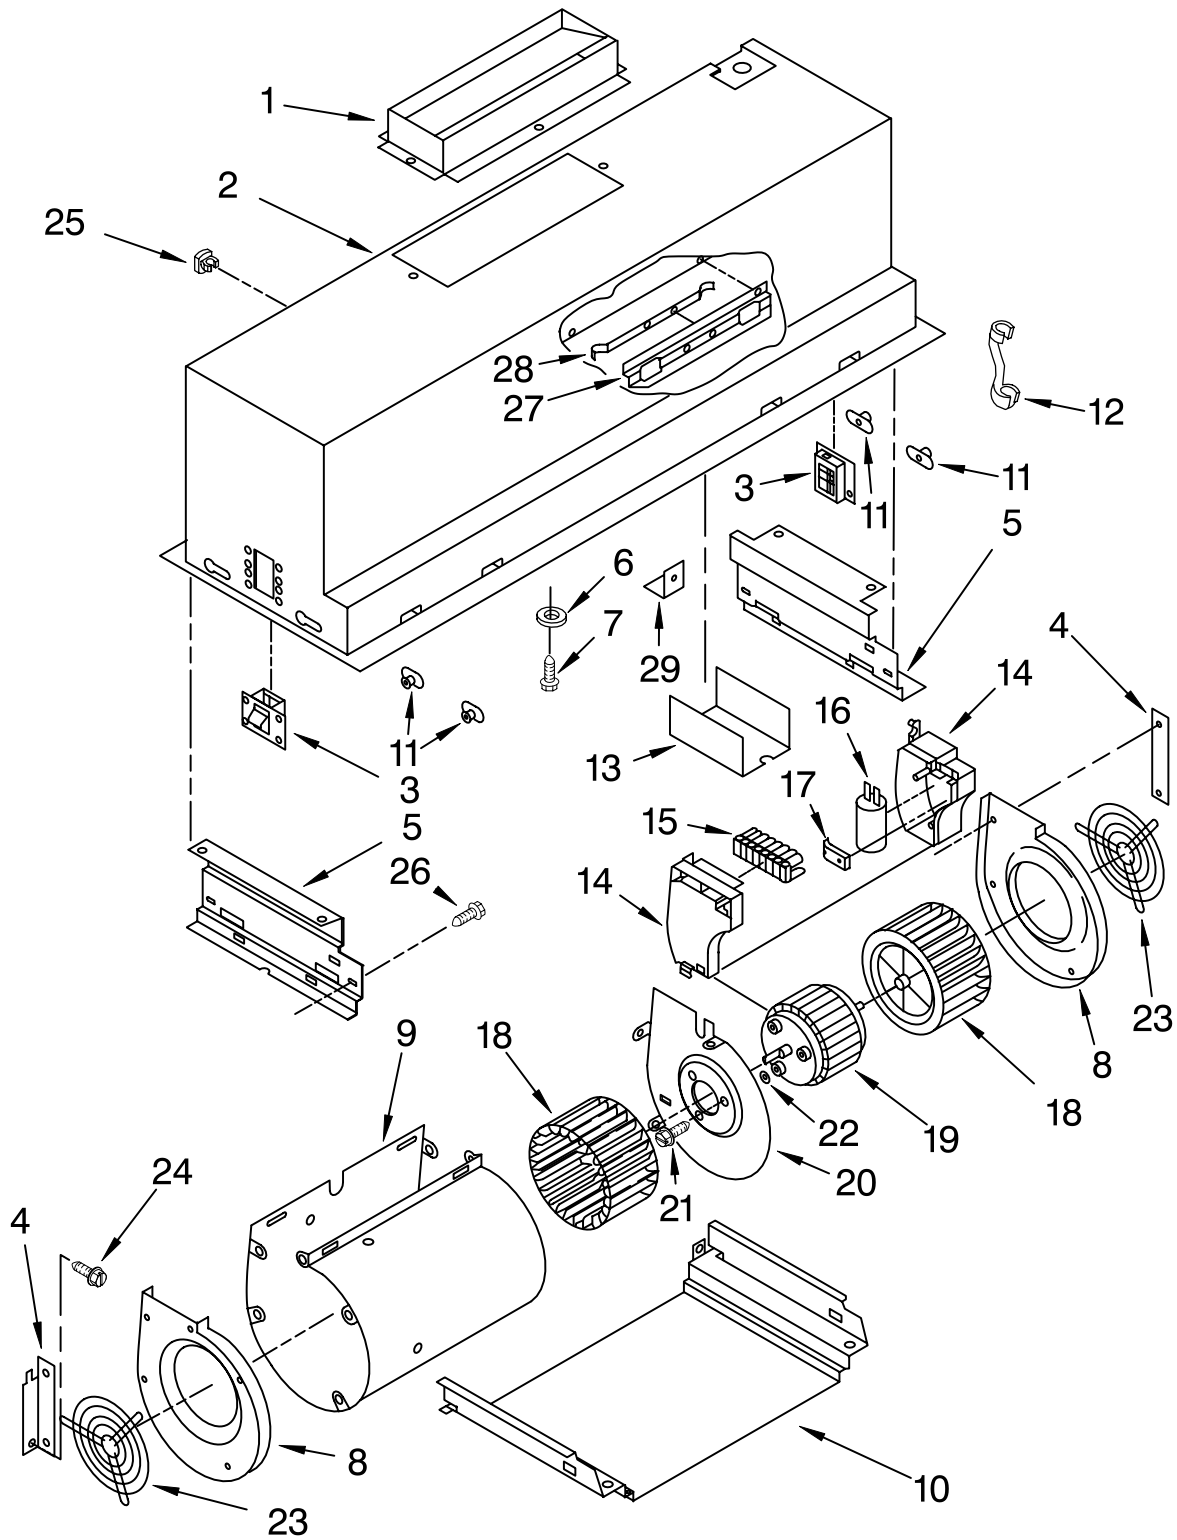

VENTILATION PARTS

For Model: GZ7736XGS0
(Brushed Aluminum)

36" RANGE HOOD
(Use with Gas or Electric Range)

VENTILATION PARTS

For Model: GZ7736XGS0
(Brushed Aluminum)

<u>Illus.</u> <u>No.</u>	<u>Part</u> <u>No.</u>	<u>DESCRIPTION</u>
1	4360001	Damper, Canopy
2		Canopy, Non-serviceable
3	4360002	Support, Canopy (2)
4		Bracket, Blower
	4360003	Left Side
	4360054	Right Side
5		Support, Housing
	4360004	Left Side
	4360039	Right Side
6	4360005	Washer
7	4360006	Screw, 5 x 1/2 (3)
8		Endcap Blower
	4360007	Left
	4360053	Right
9	4360008	Housing, Blower
10	4360009	Support, Housing
11	4360063	Bushing (4)
12	4360062	Strain Relief
13	4360357	Plate, Mounting
14		Cover, Terminal
	4360060	Left Side
	4360056	Right Side
15	4360057	Terminal
16	4360058	Capacitor
17	4360059	Bracket, Capacitor
18		Wheel, Blower
	4360049	Left Side
	4360055	Right Side
19	4360040	Motor
20	4360052	Plate, Motor
21	4360050	Screw 4 x 8 (3)
22	4360051	Washer (3)
23	4360064	Grille, Blower (2)
24	4360067	Screw 6 x 10 (2)
25	4360074	Clip (2)
26	4360048	Pin, Filter (2)
27	4360071	Bracket, Filter
28	4360072	Spring, Filter (2)
29	4360120	Bracket (6)