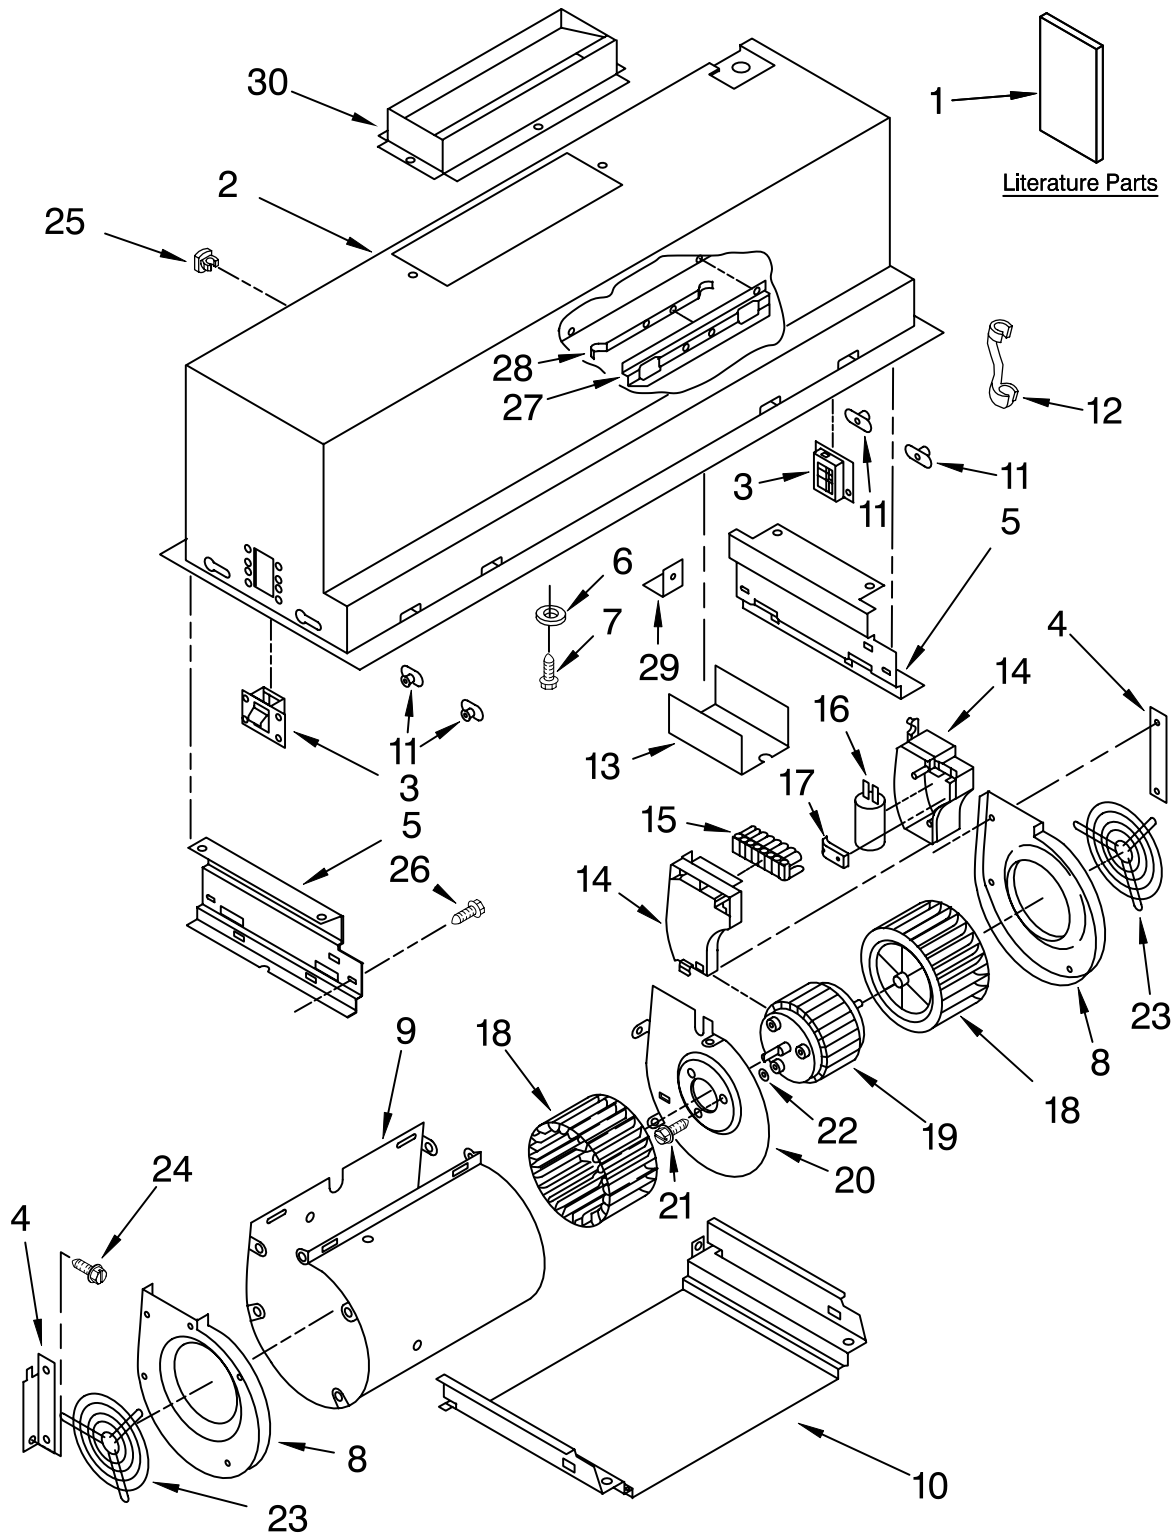

VENTILATION PARTS

For Model: GZ7736XGS1

(Stainless Steel)

30" RANGE HOOD
(Use with Gas or Electric Range)

FOR ORDERING INFORMATION REFER TO PARTS PRICE LIST

VENTILATION PARTS

For Model: GZ7736XGS1

(Stainless Steel)

Illus. No.	Part No.	DESCRIPTION
1		Literature Parts
	9763393	Instructions, Installation
	4360082	Wiring Diagram
2		Hood, Canopy Non-serviceable
3	4360002	Support, Canopy (2)
4		Bracket, Blower
	4360003	Left Side
	4360054	Right Side
5		Support, Housing Housing
	4360004	Left Side
	4360039	Right Side
6	4360005	Washer
7	4360006	Screw, 5 x 12 (3)
8		Endcap, Blower
	4360007	Left
	4360053	Right
9	4360008	Housing, Blower
10	4360075	Support, Housing
11	4360063	Bushing (4)
12	4360062	Strain Relief
13	4360357	Plate, Mounting
14		Cover, Terminal
	4360060	Left Side
	4360056	Right Side
15	4360057	Terminal
16	4360058	Capacitor
17	4360059	Bracket, Capacitor
18		Wheel, Blower
	4360049	Left Side
	4360055	Right Side
19	4360040	Motor
20	4360052	Plate, Motor
21	4360050	Screw 4 x 8 (3)
22	4360051	Washer (3)
23	4360064	Grille, Blower (2)
24	4360067	Screw 6 x 10 (2)
25	4360074	Clip (2)
26	4360048	Pin, Filter (2)
27	4360071	Bracket, Filter
28	4360072	Spring, Filter (2)
29	4360120	Bracket (6)
30	4360001	Damper, Canopy

FOR ORDERING INFORMATION REFER TO PARTS PRICE LIST