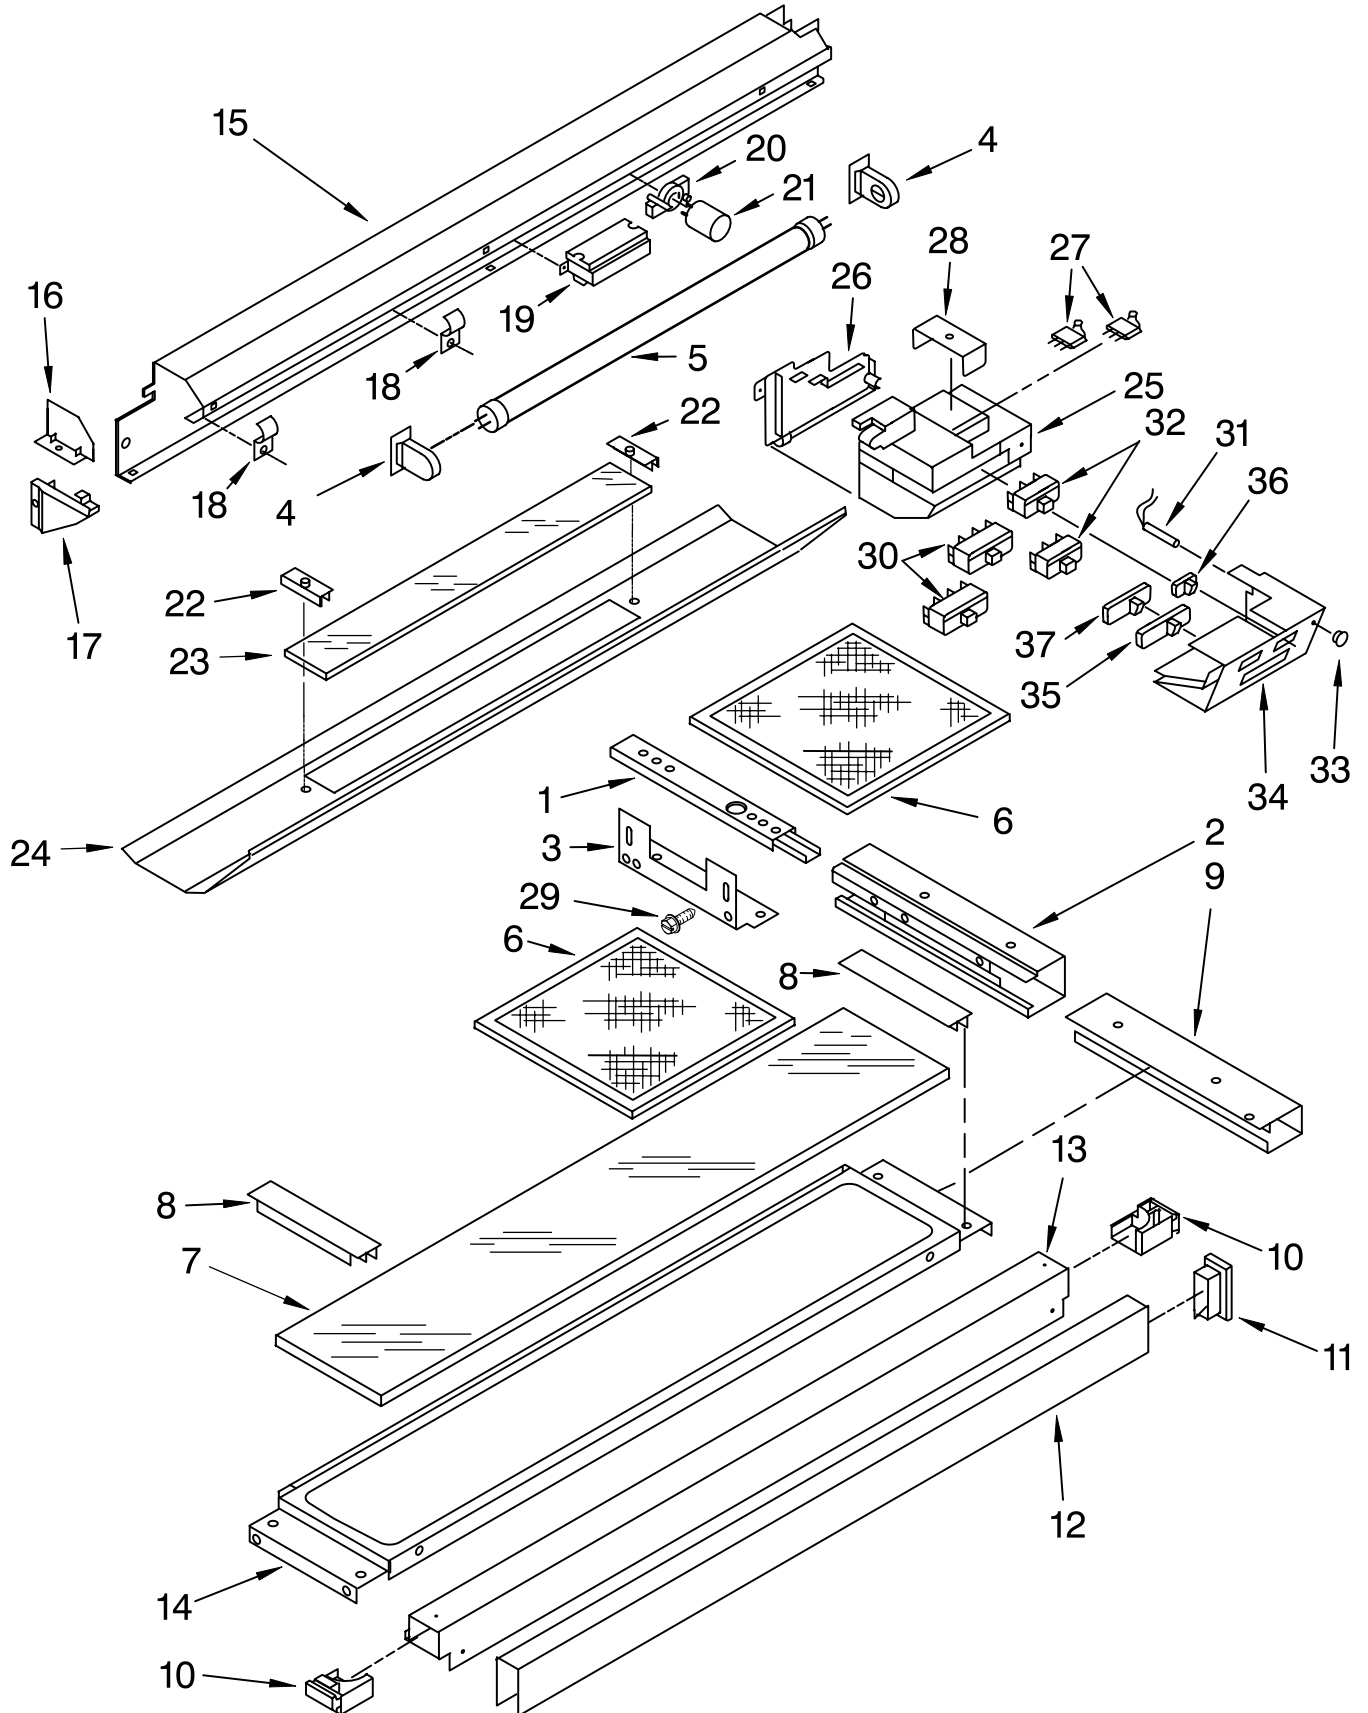

VENTILATION PARTS

For Model: GZ7736XGS1

(Stainless Steel)

30" RANGE HOOD
(Use with Gas or Electric Range)

FOR ORDERING INFORMATION REFER TO PARTS PRICE LIST

VENTILATION PARTS

For Model: GZ7736XGS1

(Stainless Steel)

Illus. No.	Part No.	DESCRIPTION
1		Literature Parts
	9763393	Instructions, Installation
	4360082	Wiring Diagram
2		Hood, Canopy Non-serviceable
3	4360002	Support, Canopy (2)
4		Bracket, Blower
	4360003	Left Side
	4360054	Right Side
5		Support, Housing Housing
	4360004	Left Side
	4360039	Right Side
6	4360005	Washer
7	4360006	Screw, 5 x 12 (3)
8		Endcap, Blower
	4360007	Left
	4360053	Right
9	4360008	Housing, Blower
10	4360075	Support, Housing
11	4360063	Bushing (4)
12	4360062	Strain Relief
13	4360357	Plate, Mounting
14		Cover, Terminal
	4360060	Left Side
	4360056	Right Side
15	4360057	Terminal
16	4360058	Capacitor
17	4360059	Bracket, Capacitor
18		Wheel, Blower
	4360049	Left Side
	4360055	Right Side
19	4360040	Motor
20	4360052	Plate, Motor
21	4360050	Screw 4 x 8 (3)
22	4360051	Washer (3)
23	4360064	Grille, Blower (2)
24	4360067	Screw 6 x 10 (2)
25	4360074	Clip (2)
26	4360048	Pin, Filter (2)
27	4360071	Bracket, Filter
28	4360072	Spring, Filter (2)
29	4360120	Bracket (6)
30	4360001	Damper, Canopy

FOR ORDERING INFORMATION REFER TO PARTS PRICE LIST

DOOR AND CONTROL PARTS

For Model: GZ7736XGS1

(Stainless Steel)

FOR ORDERING INFORMATION REFER TO PARTS PRICE LIST

DOOR AND CONTROL PARTS

For Model: GZ7736XGS1