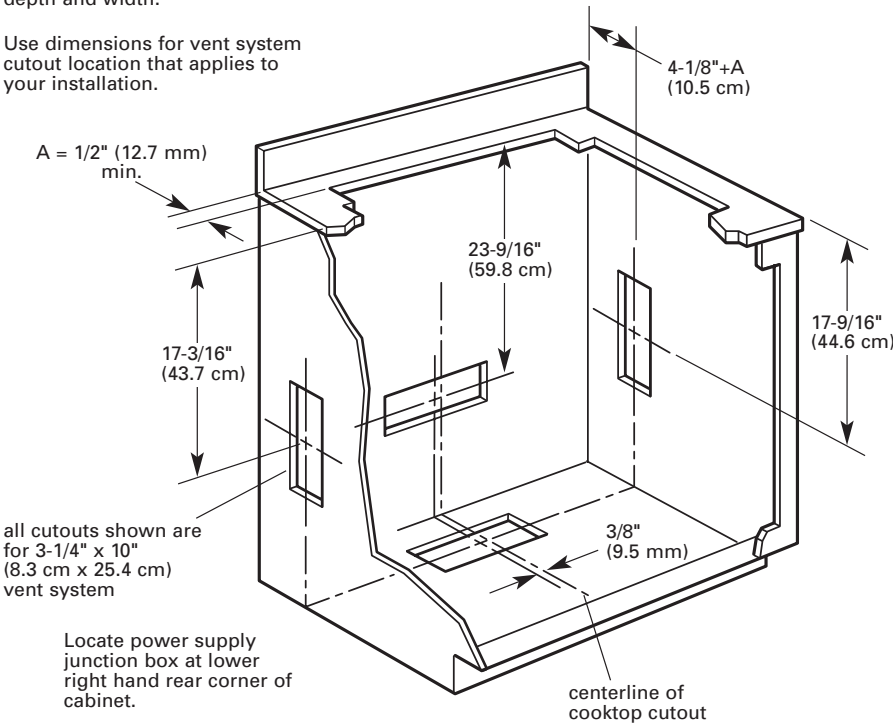

OVERALL DIMENSIONS

EXTERIOR-MOUNTED BLOWER MOTOR
 For use with Model No. KPEC992M [900 cfm (25.5 m3/m)] only

CABINET OPENING DIMENSIONS

See cooktop manufacturer's instructions for cooktop cutout depth and width.

Use dimensions for vent system cutout location that applies to your installation.

all cutouts shown are for 3-1/4" x 10" (8.3 cm x 25.4 cm) vent system

Locate power supply junction box at lower right hand rear corner of cabinet.

Vent system cutout dimensions for internal blower models only.

Exterior mounted blower systems connect with 10" (25.4 cm) round vent. The cutout locations for this vent system will depend upon your specific installation.