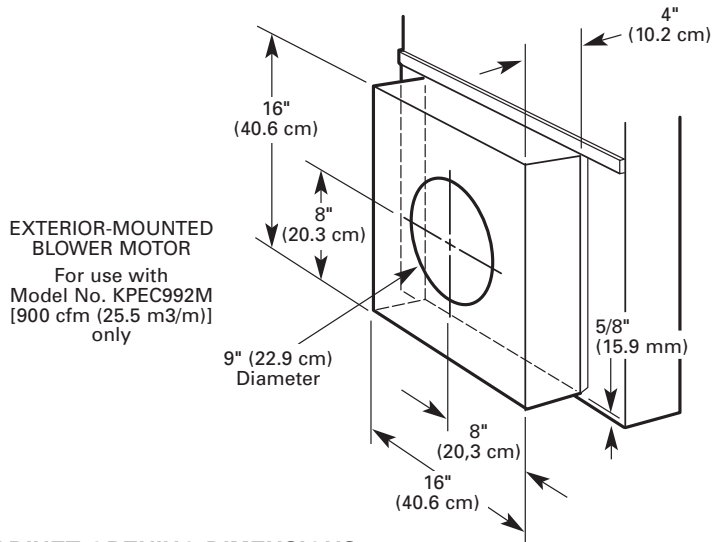

OVERALL DIMENSIONS

EXTERIOR-MOUNTED BLOWER MOTOR
 For use with Model No. KPEC992M [900 cfm (25.5 m3/m)] only

CABINET OPENING DIMENSIONS

See cooktop manufacturer's instructions for cooktop cutout depth and width.

Use dimensions for vent system cutout location that applies to your installation.

all cutouts shown are for 3-1/4" x 10" (8.3 cm x 25.4 cm) vent system

Locate power supply junction box at lower right hand rear corner of cabinet.

Vent system cutout dimensions for internal blower models only.

Exterior mounted blower systems connect with 10" (25.4 cm) round vent. The cutout locations for this vent system will depend upon your specific installation.

Maximum length of vent system

Vent	Length
6" (15.2 cm) round	35 feet (8.9 m)
3-1/4" x 10" (8.3 cm x 25.4 cm)	35 feet (8.9 m)

For best performance, use no more than three 90° elbows. If more than one elbow is used, make sure that there is a minimum of 24" (61 cm) of straight vent between any two elbows. Do Not install two elbows together. It is recommended that you use round vent instead of rectangular vent, especially if elbows are required. If rectangular vent is required, it should be transitioned to 6" (15.2 cm) round vent as soon as possible.