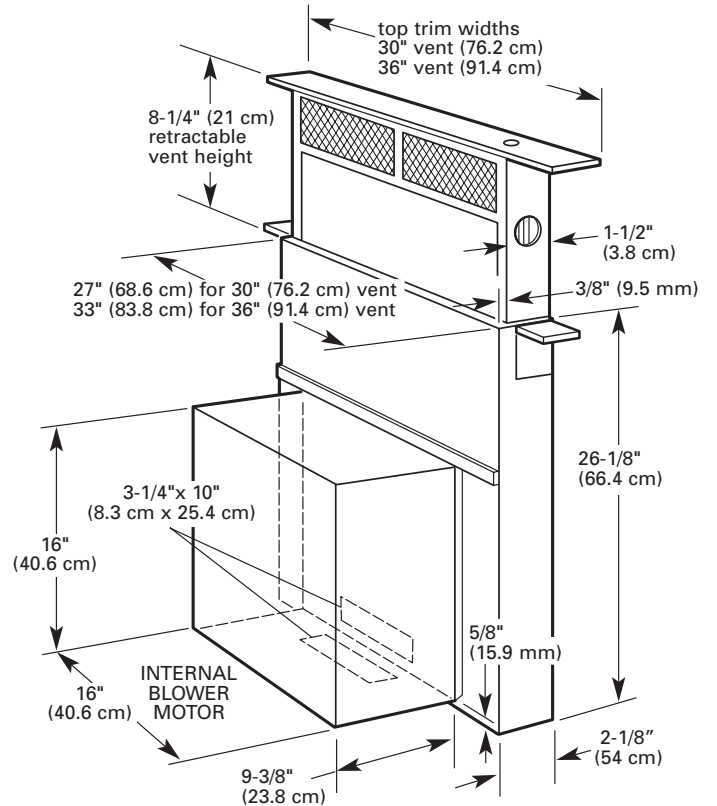

OVERALL DIMENSIONS

EXTERIOR-MOUNTED BLOWER MOTOR
 For use with Model No. KPEC992M [900 cfm (25.5 m3/m)] only

CABINET OPENING DIMENSIONS

See cooktop manufacturer's instructions for cooktop cutout depth and width.

Use dimensions for vent system cutout location that applies to your installation.

all cutouts shown are for 3-1/4" x 10" (8.3 cm x 25.4 cm) vent system

Locate power supply junction box at lower right hand rear corner of cabinet.

Vent system cutout dimensions for internal blower models only.

Exterior mounted blower systems connect with 10" (25.4 cm) round vent. The cutout locations for this vent system will depend upon your specific installation.

Maximum length of vent system

Vent	Length
6" (15.2 cm) round	35 feet (8.9 m)
3-1/4" x 10" (8.3 cm x 25.4 cm)	35 feet (8.9 m)

For best performance, use no more than three 90° elbows. If more than one elbow is used, make sure that there is a minimum of 24" (61 cm) of straight vent between any two elbows. Do Not install two elbows together. It is recommended that you use round vent instead of rectangular vent, especially if elbows are required. If rectangular vent is required, it should be transitioned to 6" (15.2 cm) round vent as soon as possible.