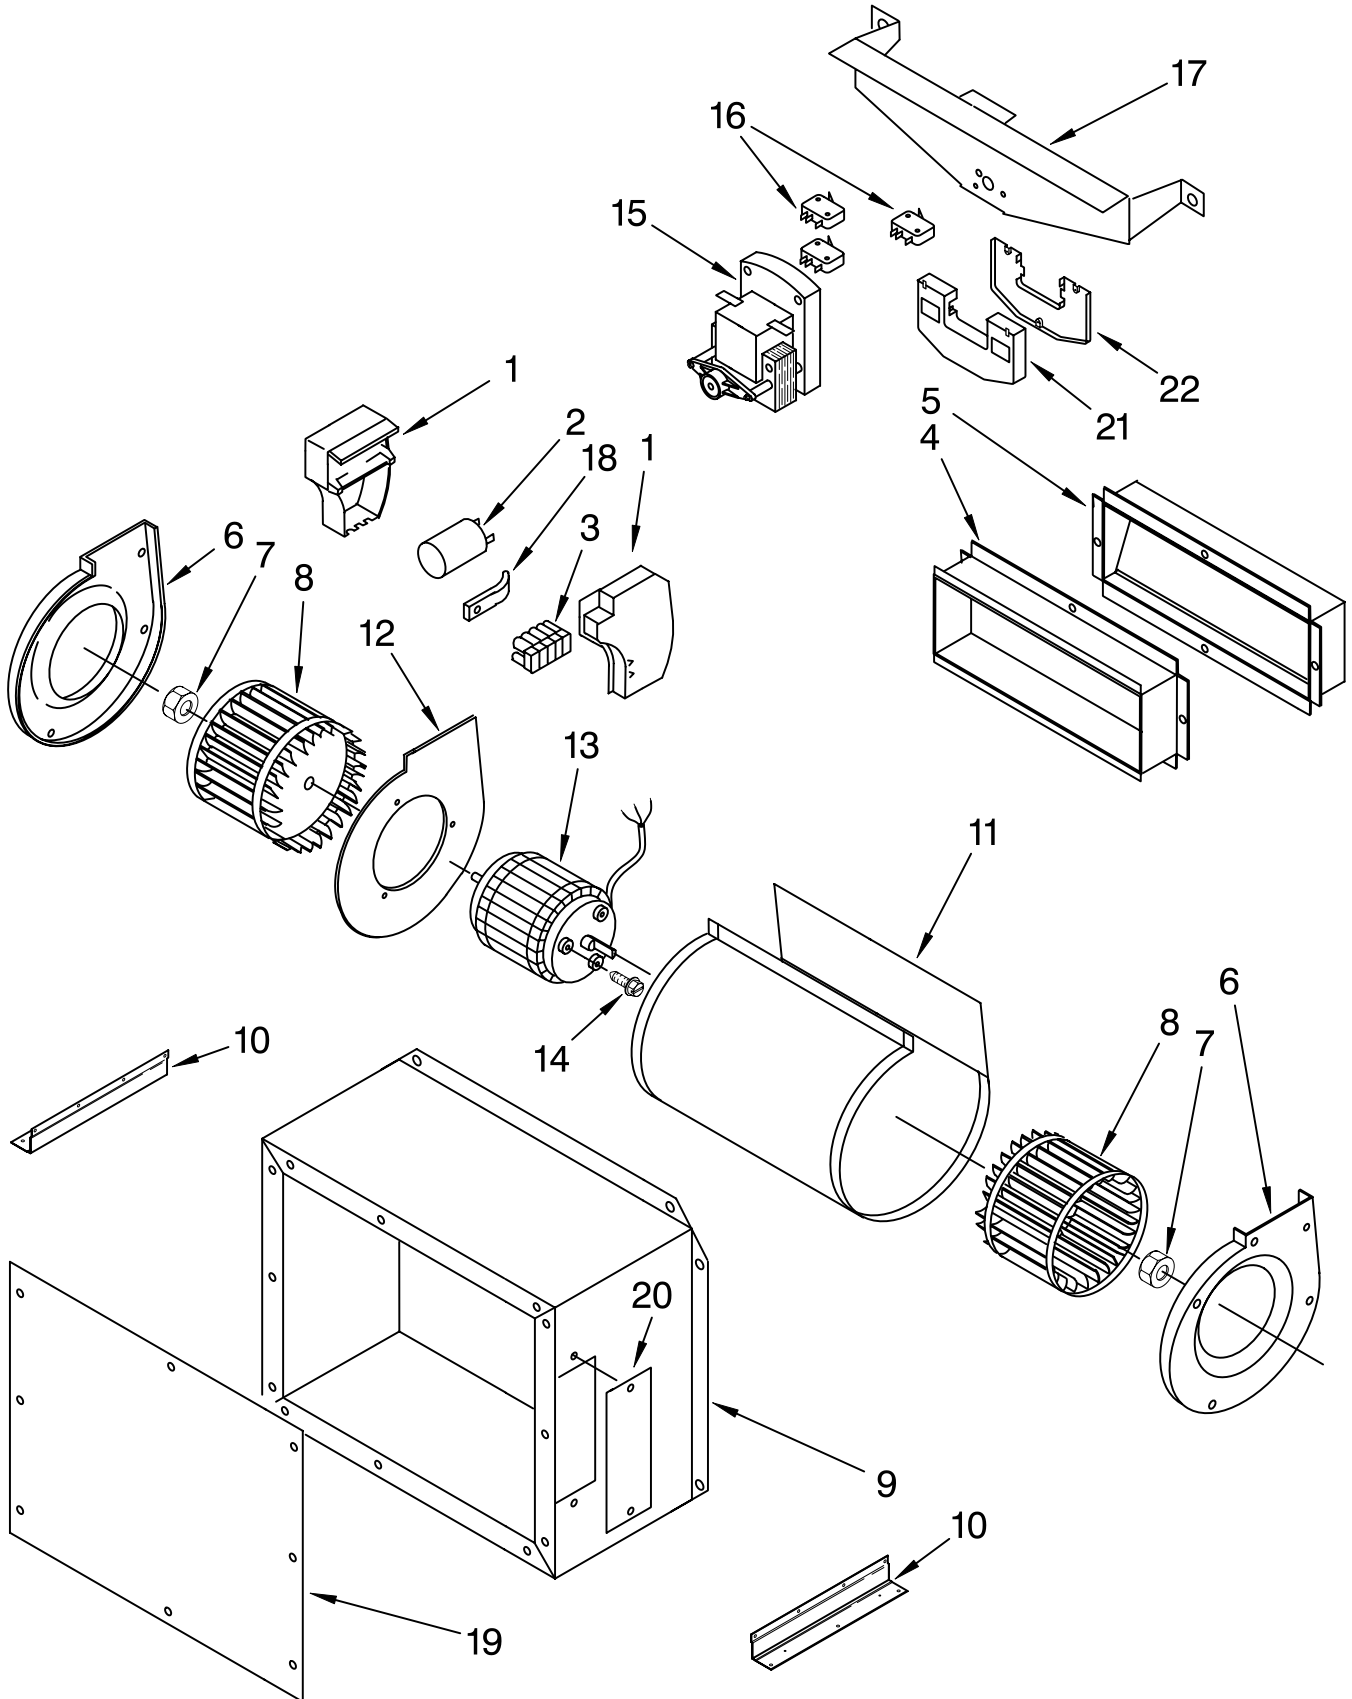

VENTILATION PARTS

For Models: GZ7930XHS0 And GZ7936XHS0

30" AND 36"
RETRACTABLE DOWN DRAFT
VENT SYSTEM
(INTERNAL VENTING)

FOR ORDERING INFORMATION REFER TO PARTS PRICE LIST

VENTILATION PARTS

For Models: GZ7930XHS0 And GZ7936XHS0

Illus. No.	Part No.	DESCRIPTION
1		Cover, Capacitor
	4360060	L.H.
	4360056	R.H.
2	4360175	Capacitor
3	4360176	Terminal
4	4360177	Guide, Exhaust
5	4360178	Damper
6		Cover, Blower
	4360179	R.H.
	4360188	L.H.
7	4360180	Nut
8		Blower Wheel
	4360181	R.H.
	4360187	L.H.
9	4360182	Box, Blower
10	4360183	Support, Blower (2)
11	4360184	Housing, Blower
12	4360185	Plate, Motor
13	4360212	Motor
14	4360114	Screw
15	4360154	Motor, Gear
16	4360362	Micro Switch (3)
17	4360155	Bracket, Motor Gear
18	4360059	Bracket, Capacitor
19	4360189	Cover, Blower Box
20	4360190	Cover, Exhaust Outlet
21	4360229	Box, Microswitch
22	4360230	Cover, Box

FOR ORDERING INFORMATION REFER TO PARTS PRICE LIST