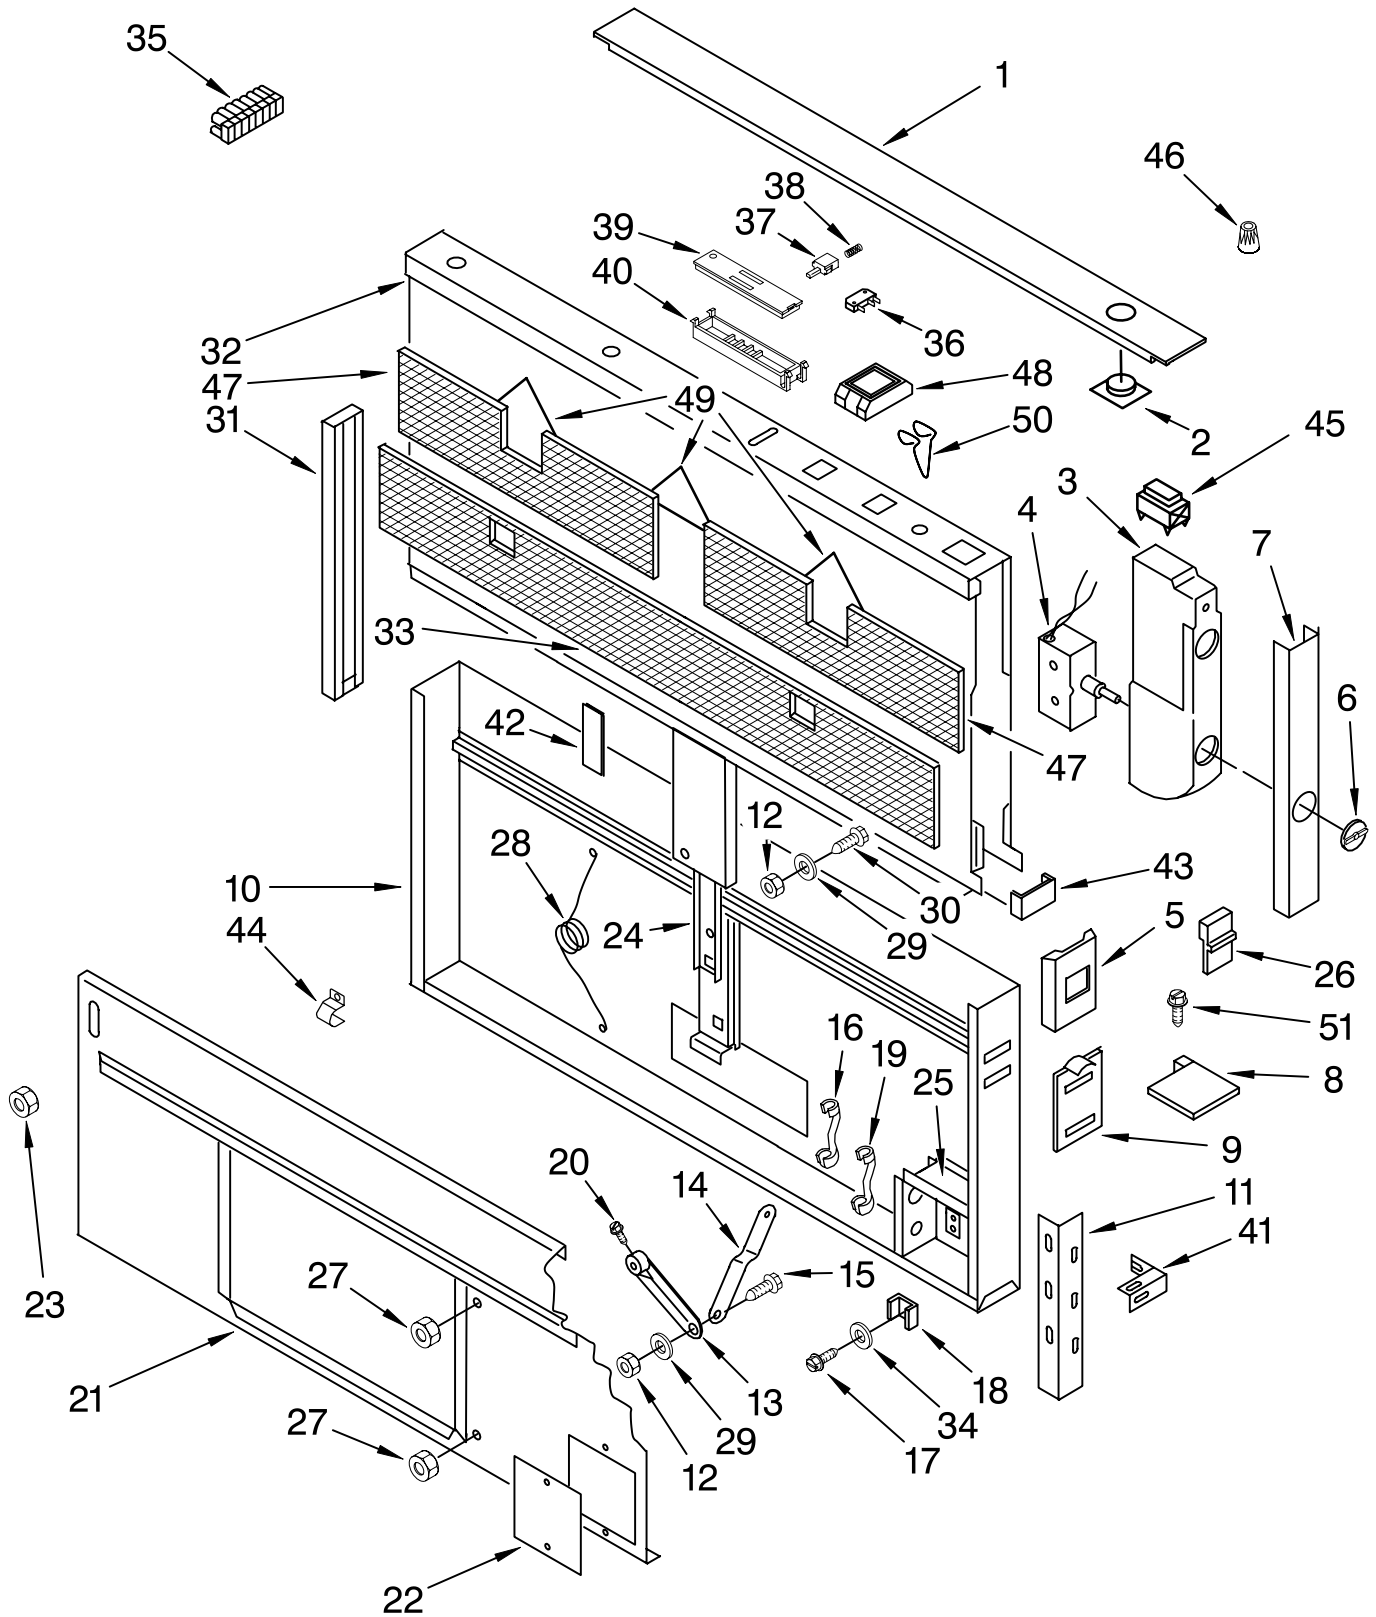

HOUSING AND CONTROL PARTS

For Models: GZ7930XHS0 And GZ7936XHS0

FOR ORDERING INFORMATION REFER TO PARTS PRICE LIST

HOUSING AND CONTROL PARTS

For Models: GZ7930XHS0 And GZ7936XHS0

Illus. No.	Part No.	DESCRIPTION	Illus. No.	Part No.	DESCRIPTION	Illus. No.	Part No.	DESCRIPTION
1		Cover, Controls (Top)	19	4360147	Strain Relief	41		Support
	4360383	GZ7930XHS0	20	4360148	Screw, Set		4360171	L.H.
	4360384	GZ7936XHS0	21		Cover, Housing Non-Serviceable		4360172	R.H.
2	4360216	Button, Push	22	4360149	Cover, Wiring Box	42	4360173	Guide, Housing (Back)
3	4360134	Housing, Switch	23	4360150	Nut In Guide (2)	43	4360174	Spacer, Cavity (2)
4	4360135	Switch, Fan	24		Guide, Housing Non-Serviceable	44	4360044	Clamp, Cable
5		Bracket, Support	25	4360152	Box, Wiring	45	4360210	Switch
	4360136	Left Hand	26	4360153	Clamp	46	4360211	Nut, Wire
	4360387	Right Hand	27	4360156	Nut (2)	47		Filter, Metal Grease (2)
6	4360217	Knob	28	4360157	Spring		4360222	GZ7930XHS0
7	4360218	Panel, Control	29	4360158	Washer		4360226	GZ7936XHS0
8		End Cap	30	4360159	Bolt	48	4360385	Connector (3)
	4360381	Left	31	4360221	Trim, L.H.	49	4360224	Clamp, Filter (3)
	4360382	Right	32		Filter Frame Grease Non-Serviceable	50	4360272	Spring (3)
9	4360140	Plate, Support (Upper) (2)	33		Filter, Grease	51	4360386	Screw, Endcap
10		Housing, Non-Serviceable		4360220	GZ7930XHS0	Following Parts Not Illustrated and Optional Parts Not Included		
11		Bracket, Support		4360225	GZ7936XHS0			
	4360141	Lower R.H.	34	4360005	Washer	4360228 Installation Kit		
	4360170	Lower L.H.	35	4360165	Terminal	LITERATURE PARTS		
12	4360142	Nut	36	4360361	Micro Switch (2)	LIT4360363 Installation Instructions/ Use And Care Guide		
13	4360143	Arm, Gear Motor	37	4360166	Actuator, Micro Switch (2)	OPTIONAL PARTS NOT INCLUDED		
14	4360144	Arm, Cavity	38	4360167	Spring (2)	883240 Trim Kit-White (GZ7930XHS0)		
15	4360145	Bolt	39	4360168	Cover, Switch	883239 Trim Kit-Black (GZ7930XHS0)		
16	4360062	Strain Relief	40	4360169	Housing, Switch	883242 Trim Kit-White (GZ7936XHS0)		
17	4360006	Screw				883241 Trim Kit-Black (GZ7936XHS0)		
18	4360146	Grounding, Guide				814380 Kit, Motor Mount		

FOR ORDERING INFORMATION REFER TO PARTS PRICE LIST