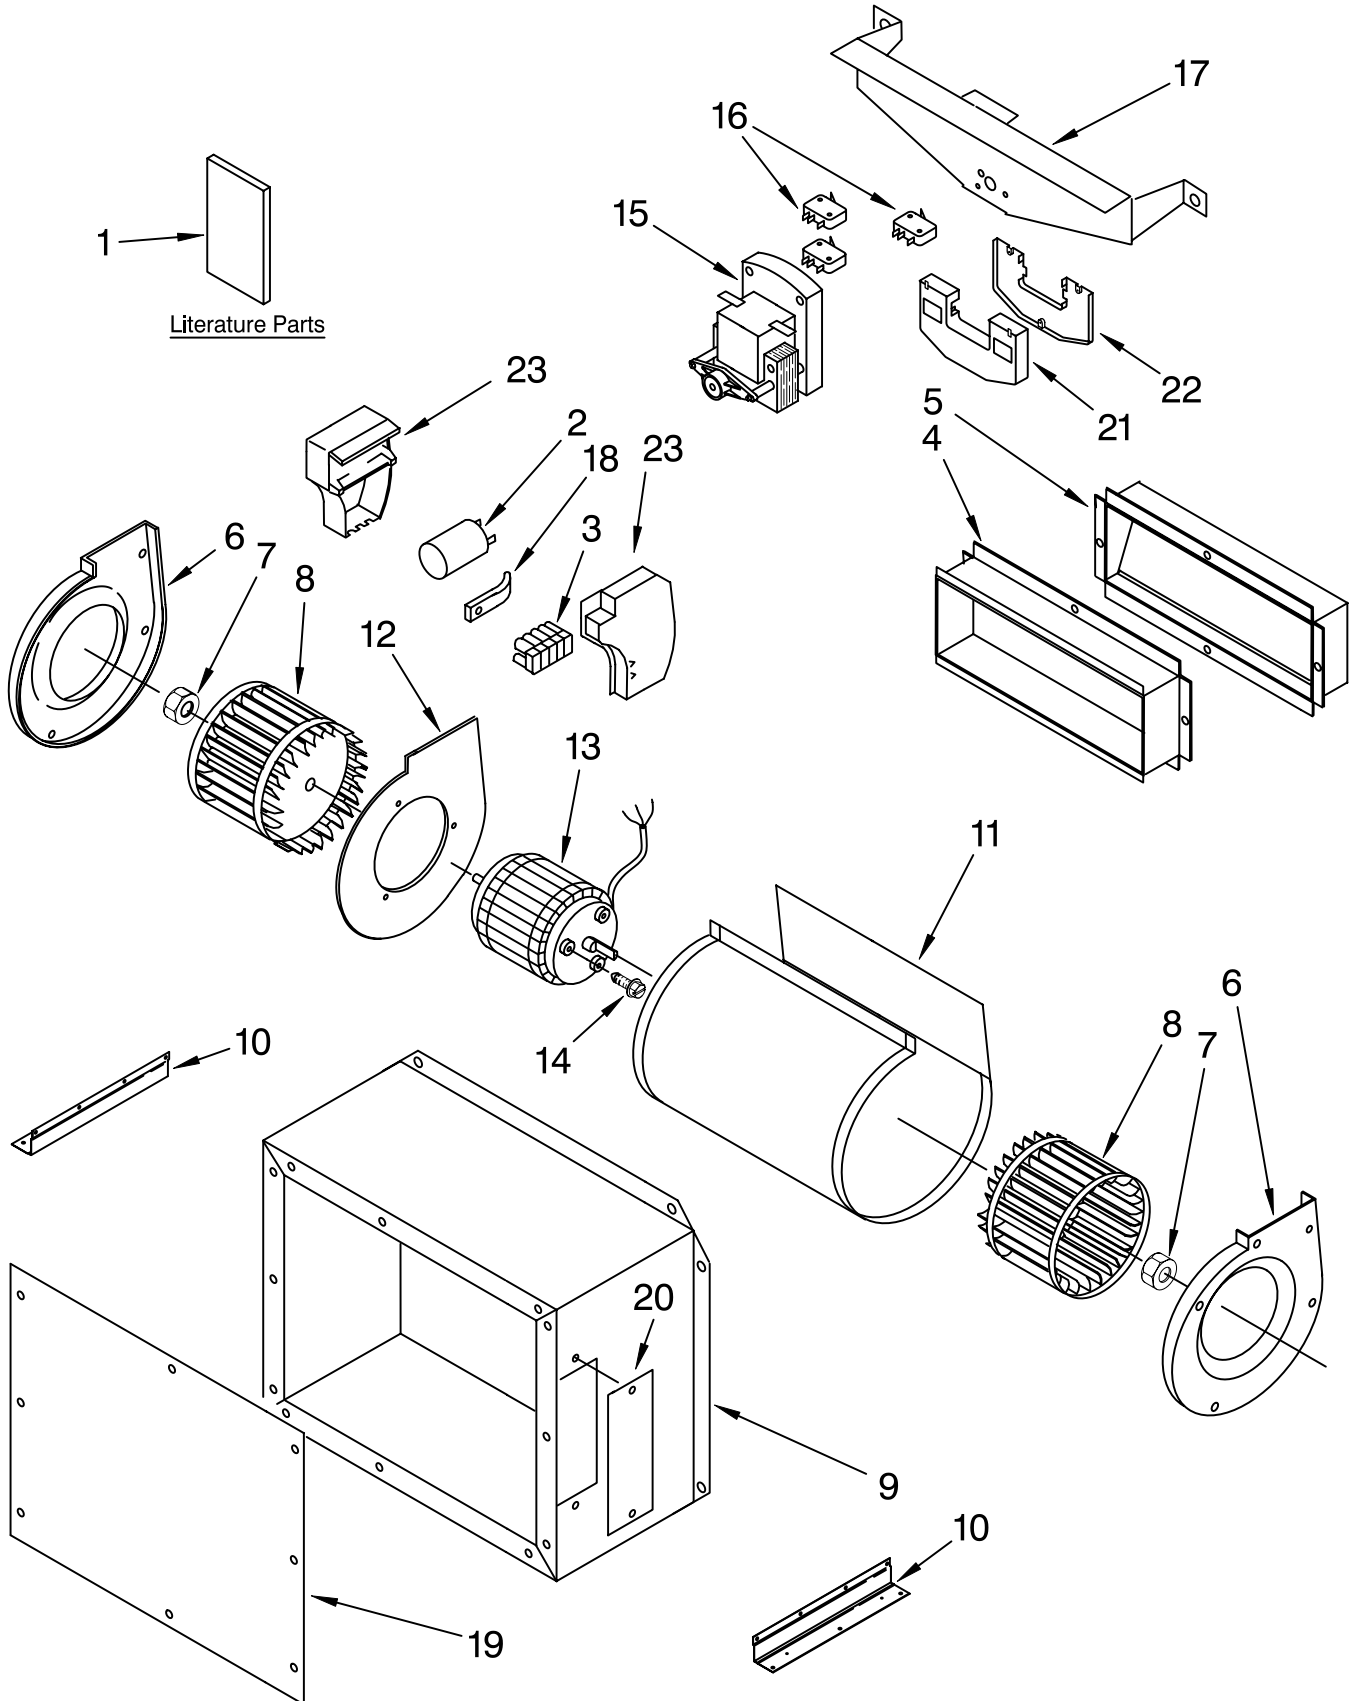

VENTILATION PARTS

For Models: GZ7930XHS1, GZ7936XHS1
(Stainless) (Stainless)

30" AND 36"
RETRACTABLE DOWN DRAFT
VENT SYSTEM
(INTERNAL VENTING)

FOR ORDERING INFORMATION REFER TO PARTS PRICE LIST

VENTILATION PARTS

For Models: GZ7930XHS1, GZ7936XHS1
(Stainless) (Stainless)

<u>Illus.</u> <u>No.</u>	<u>Part</u> <u>No.</u>	<u>DESCRIPTION</u>
1	9763381	Literature Parts Use & Care Guide/ Install Instruct
2	4360175	Capacitor
3	4360176	Terminal
4	4360177	Guide, Exhaust
5	4360178	Damper
6		Cover, Blower
	4360179	R.H.
	4360188	L.H.
7	4360180	Nut
8		Blower Wheel
	4360181	R.H.
	4360187	L.H.
9	4360182	Box, Blower
10	4360183	Support, Blower (2)
11	4360184	Housing, Blower
12	4360185	Plate, Motor
13	4360212	Motor
14	4360114	Screw
15	4360154	Motor, Gear
16	4360362	Micro Switch (3)
17	4360155	Bracket, Motor Gear
18	4360059	Bracket, Capacitor
19	4360189	Cover, Blower Box
20	4360190	Cover, Exhaust Outlet
21	4360229	Box, Microswitch
22	4360230	Cover, Box
23		Cover, Capacitor
	4360060	L.H.
	4360056	R.H.

FOR ORDERING INFORMATION REFER TO PARTS PRICE LIST