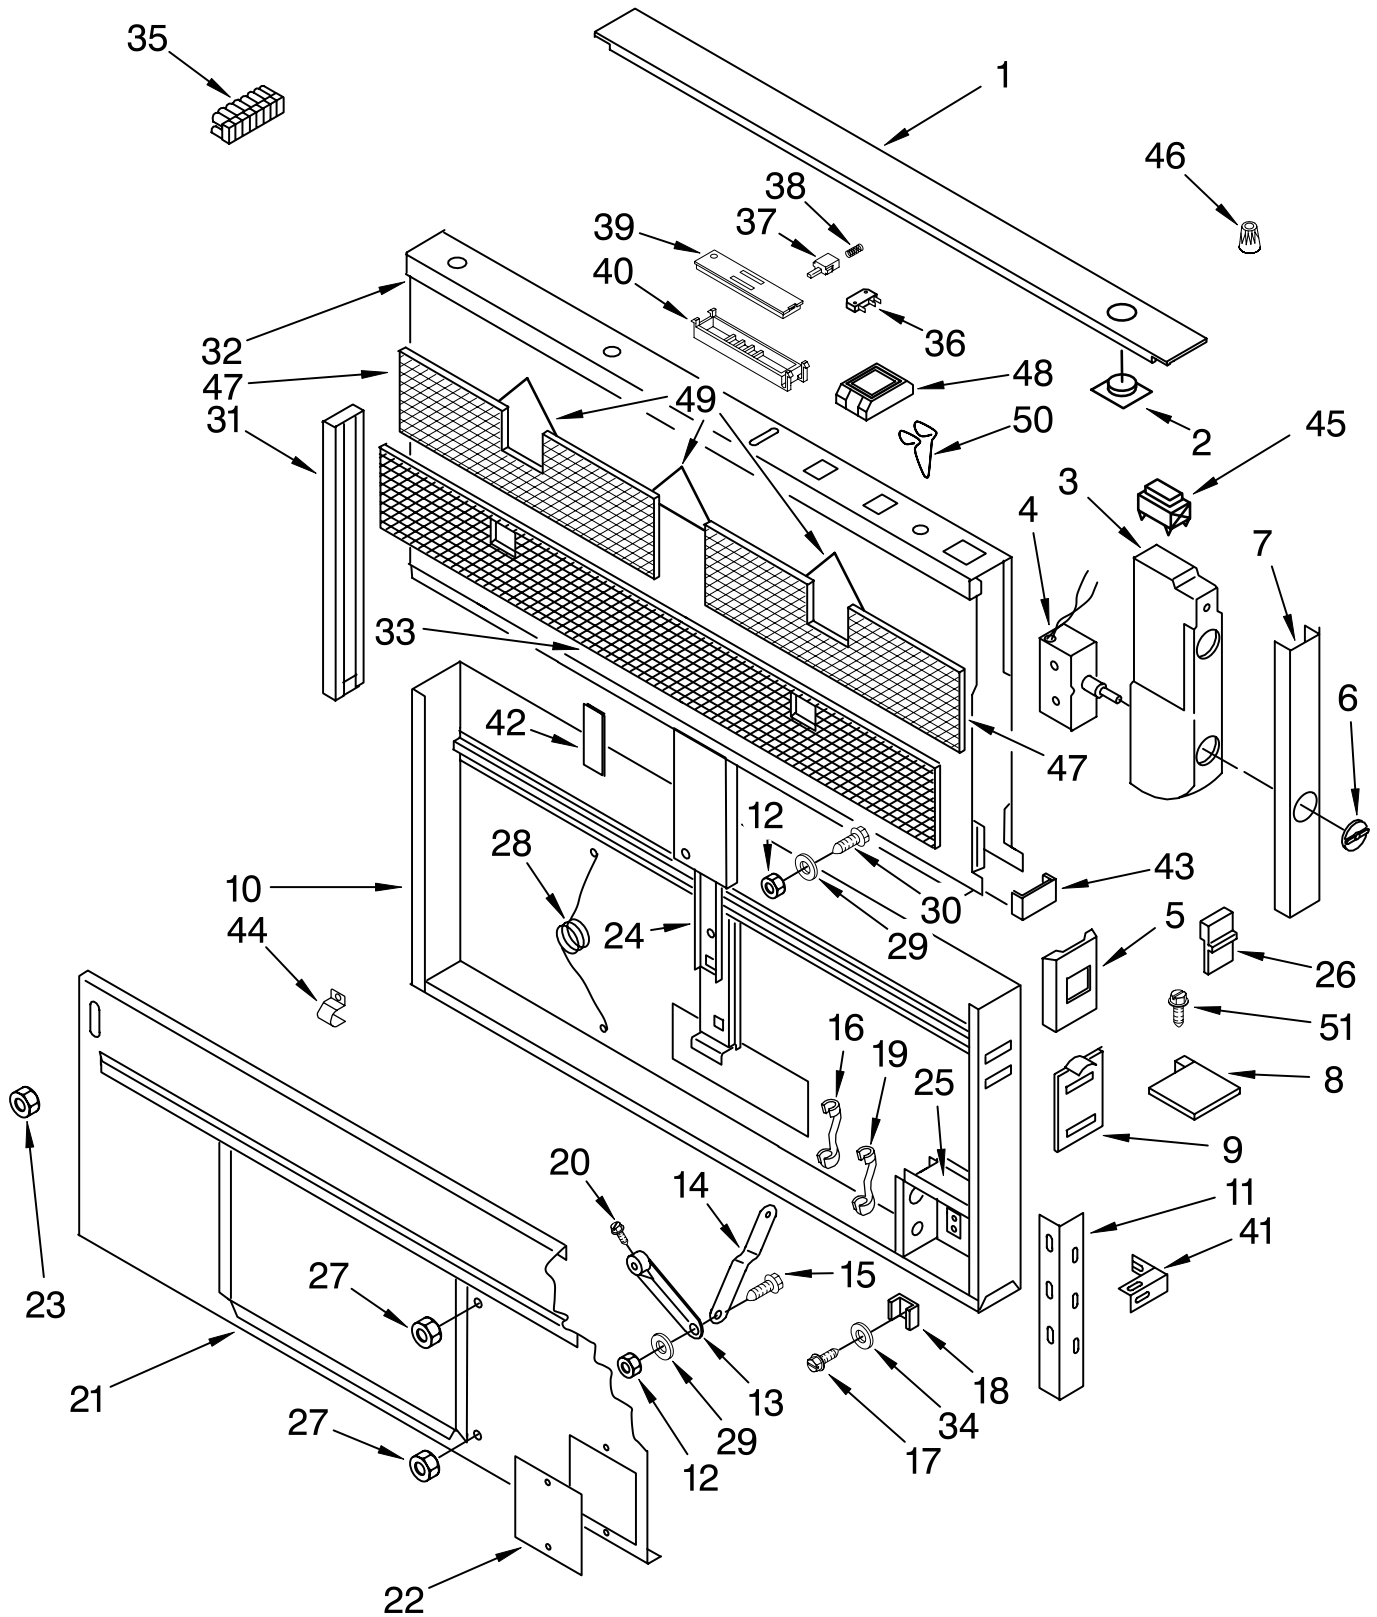

HOUSING AND CONTROL PARTS

For Models: GZ7930XHS1, GZ7936XHS1
(Stainless) (Stainless)

FOR ORDERING INFORMATION REFER TO PARTS PRICE LIST

HOUSING AND CONTROL PARTS

For Models: GZ7930XHS1, GZ7936XHS1
(Stainless) (Stainless)

Illus. No.	Part No.	DESCRIPTION	Illus. No.	Part No.	DESCRIPTION	Illus. No.	Part No.	DESCRIPTION
1		Cover, Controls (Top)	17	4360006	Screw	37	4360166	Actuator, Micro Switch (2)
	4360383	GZ7930XHS0	18	4360146	Grounding, Guide	38	4360167	Spring (2)
	4360384	GZ7936XHS0	19	4360147	Strain Relief	39	4360168	Cover, Switch
2	4360216	Button, Push	20	4360148	Screw, Set	40	4360169	Housing, Switch
3	4360134	Housing, Switch	21		Cover, Housing Non-Serviceable	41		Support
4	4360135	Switch, Fan	22	4360149	Cover, Wiring Box		4360171	L.H.
5		Bracket, Support	23	4360150	Nut In Guide (2)		4360172	R.H.
	4360136	Left Hand	24		Guide, Housing Non-Serviceable	42	4360173	Guide, Housing (Back)
	4360387	Right Hand	25	4360152	Box, Wiring	43	4360174	Spacer, Cavity (2)
6	4360217	Knob	26	4360153	Clamp	44	4360044	Clamp, Cable
7	4360218	Panel, Control	27	4360156	Nut (2)	45	4360210	Switch
8		End Cap	28	4360157	Spring	46	4360211	Nut, Wire
	4360381	Left	29	4360158	Washer	47		Filter, Metal Grease (2)
	4360382	Right	30	4360159	Bolt		4360222	GZ7930XHS0
9	4360140	Plate, Support (Upper) (2)	31	4360221	Trim, L.H.		4360226	GZ7936XHS0
10		Housing, Non-Serviceable	32		Filter Frame Grease Non-Serviceable	48	4360385	Connector (3)
11		Bracket, Support	33		Filter, Grease	49	4360224	Clamp, Filter (3)
	4360141	Lower R.H.		4360220	GZ7930XHS0	50	4360272	Spring (3)
	4360170	Lower L.H.		4360225	GZ7936XHS0	51	4360386	Screw, Endcap
12	4360142	Nut	34	4360005	Washer	Following Parts Not Illustrated and Optional Parts Not Included		
13	4360143	Arm, Gear Motor	35	4360165	Terminal			
14	4360144	Arm, Cavity	36	4360361	Micro Switch (2)			
15	4360145	Bolt						
16	4360062	Strain Relief						
						4360228		Installation Kit
						883240		Trim Kit-White (GZ7930XHS0)
						883239		Trim Kit-Black (GZ7930XHS0)
						883242		Trim Kit-White (GZ7936XHS0)
						883241		Trim Kit-Black (GZ7936XHS0)
						814380		Kit, Motor Mount

FOR ORDERING INFORMATION REFER TO PARTS PRICE LIST