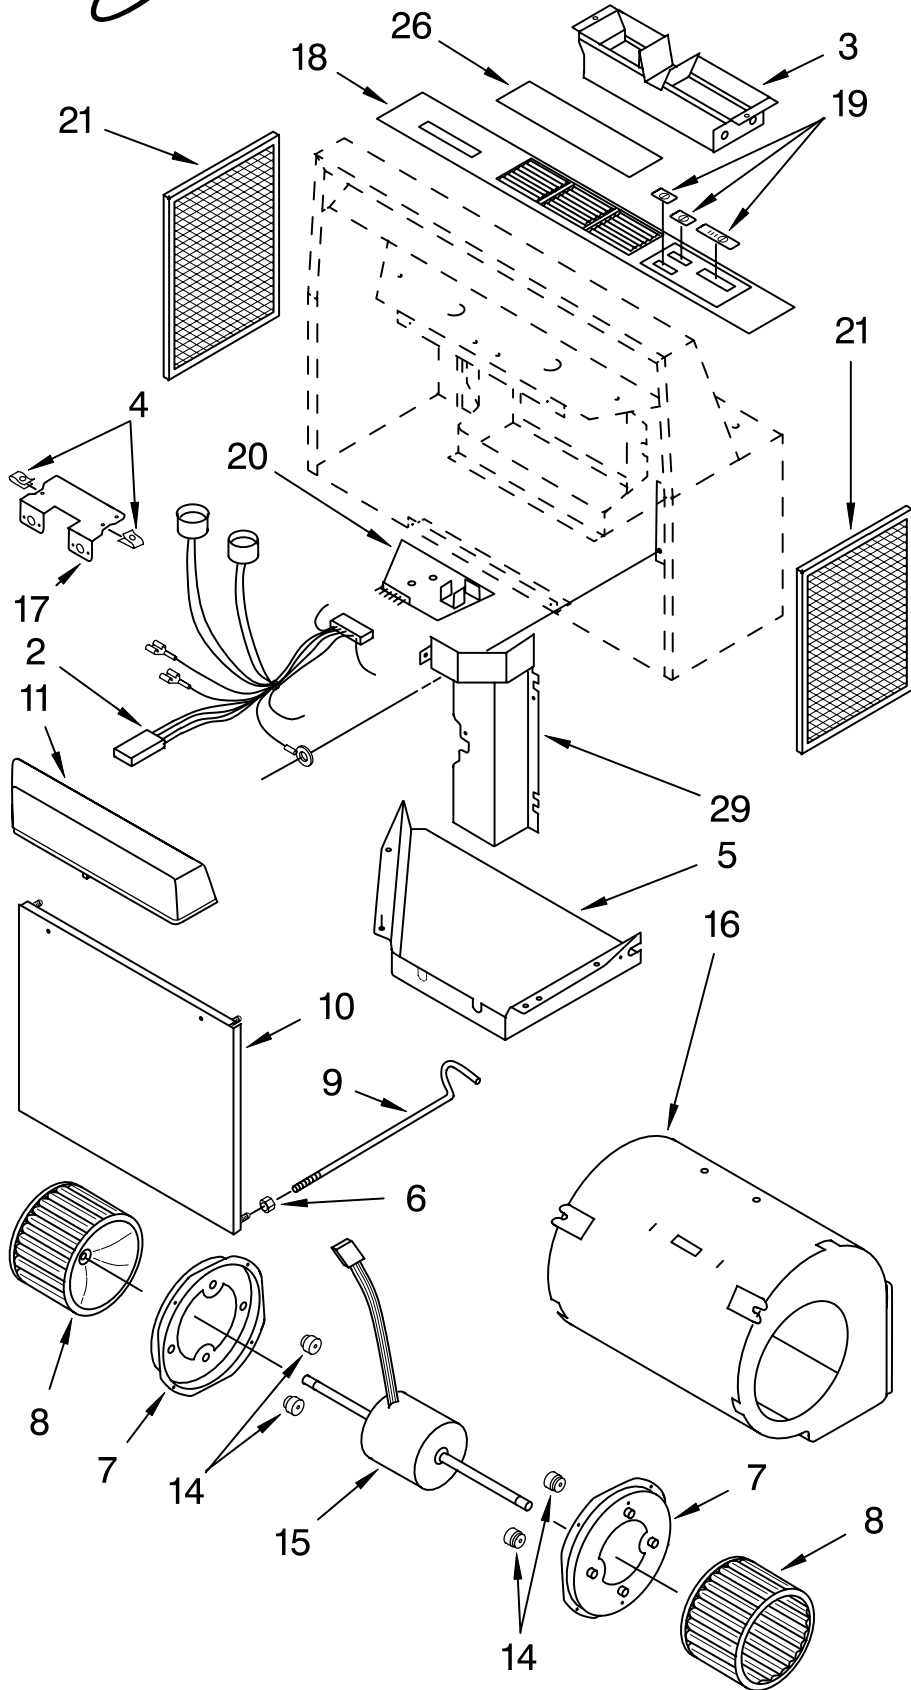

RANGE HOOD PARTS

FOR MODELS: GZ8330XLS0, GZ8336XLS0
(Stainless Steel) (Stainless Steel)

30" & 36" RANGE HOOD
(Vented)
(Use With Gas Or Electric Range)

Illus. No.	Part No.	DESCRIPTION
1		Literature Parts
	8190272	Use & Care Guide
2	8190257	Harness, Wire
3	8190264	Damper Asy
4	8190262	Nut - "U" Type (2)
5	8190258	Cover, Bulb Holder
6	8190251	Nut, Ret. Rod (2)
7	8190246	Motor Bracket (2)
8	8190245	Blower, Wheel, Left
	8190244	Blower, Wheel, Right
9	8190250	Rod, Retaining (2)
10	8190240	Cover, Blower
11	8190241	Lens, Light
14	8190247	Mount, Motor (4)
15	8190248	Motor, Blower
16	8190249	Housing, Blower
17	8190242	Thermostat Asy
18		Panel, Control
	8190252	30"
	8190253	36"
19		Knob, Control
	8190254	Blower
	8190255	Speed Control
	8190256	Light Switch
20	8190243	Control, Electronic
21	4396389	Filter, Grease (2 Pack)
26	8190261	Baffle
29	8190239	Cover, Wiring Box