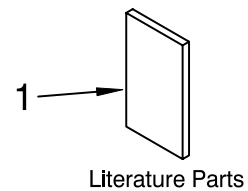

FOR ORDERING INFORMATION REFER TO PARTS PRICE LIST