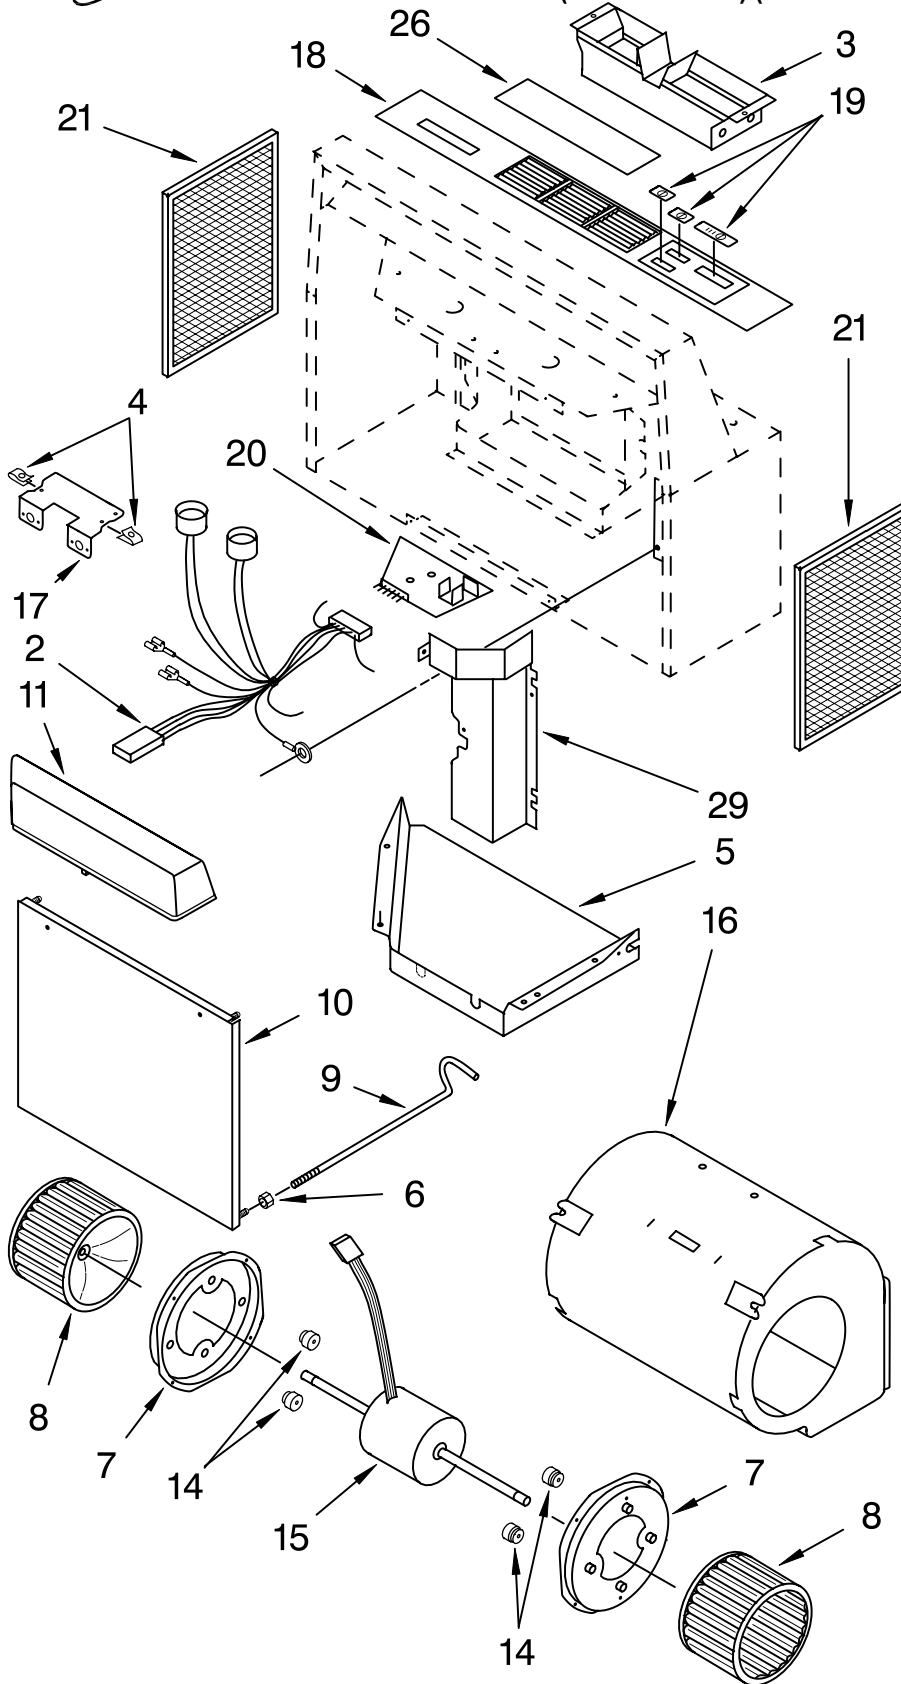

RANGE HOOD PARTS

FOR MODELS: GZ8330XLS1, GZ8336XLS1
(Stainless Steel) (Stainless Steel)

30" & 36" RANGE
30" & 36" RANGE HOOD
(Vented)
(Use With Gas Or Electric Range)

Illus. No.	Part No.	DESCRIPTION
1		Literature Parts
	9763373	Use & Care Guide
2	8190257	Harness, Wire
3	8190264	Damper Asy
4	8190262	Nut - "U" Type (2)
5	8190258	Cover, Bulb Holder
6	8190251	Nut, Ret. Rod (2)
7	8190246	Motor Bracket (2)
8	8190245	Blower, Wheel, Left
	8190244	Blower, Wheel, Right
9	8190250	Rod, Retaining (2)
10	8190240	Cover, Blower
11	8190241	Lens, Light
14	8190247	Mount, Motor (4)
15	8190248	Motor, Blower
16	8190249	Housing, Blower
17	8190242	Thermostat Asy
18		Panel, Control
	8190252	30"
	8190253	36"
19		Knob, Control
	8190254	Blower
	8190255	Speed Control
	8190256	Light Switch
20	8190243	Control, Electronic
21	4396389	Filter, Grease (2 Pack)
26	8190261	Baffle
29	8190239	Cover, Wiring Box