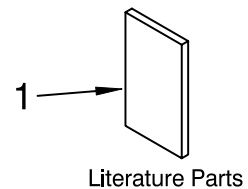

FOR ORDERING INFORMATION REFER TO PARTS PRICE LIST