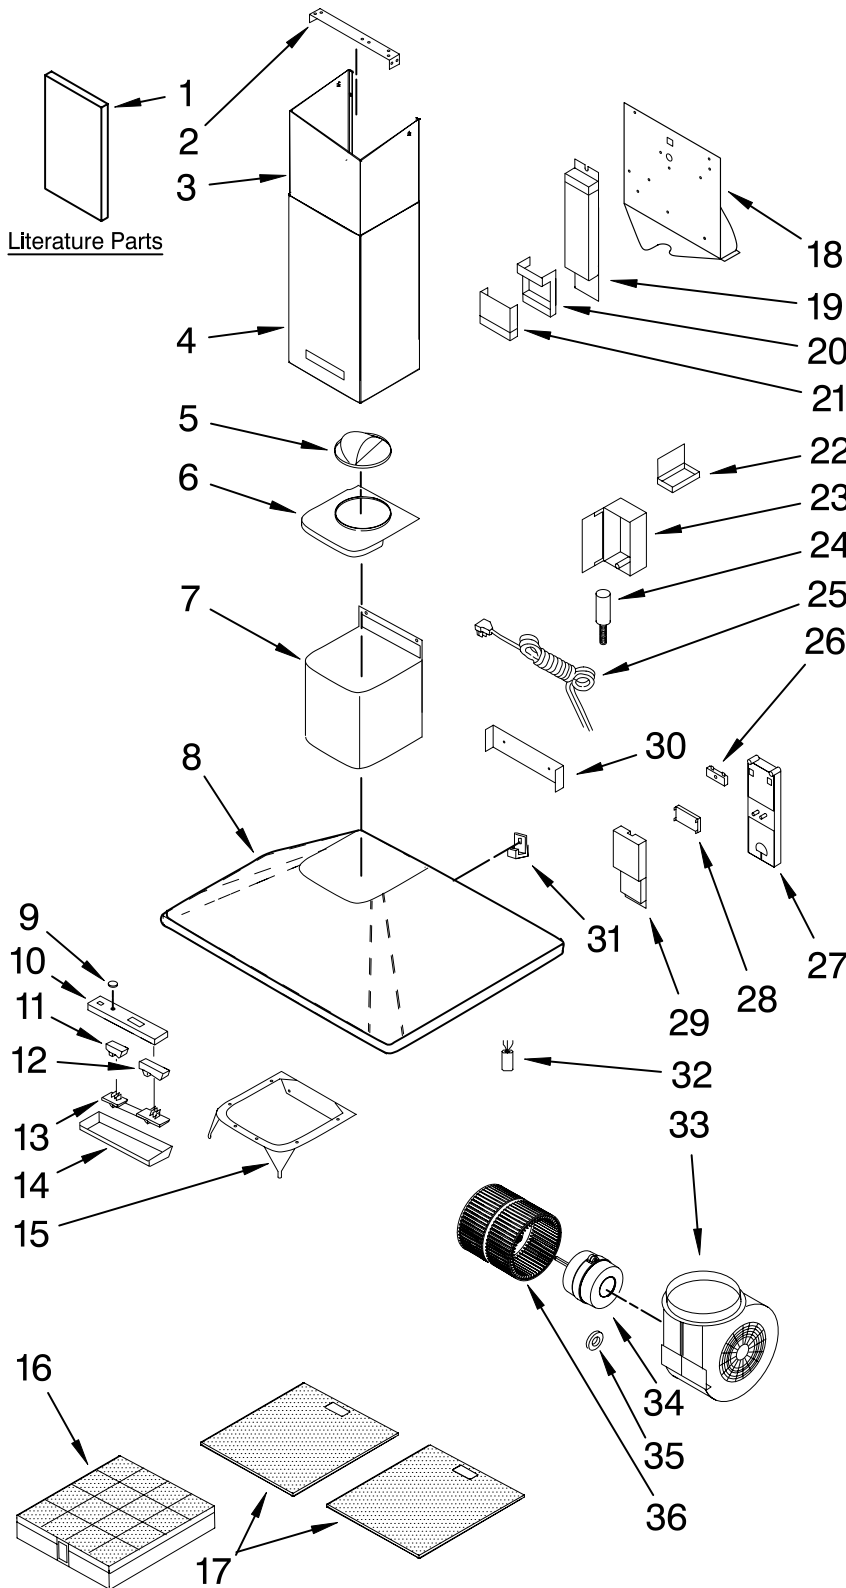

HOOD PARTS

For Model: GZ9730XSS0, GZ9736XSS0
(S.Steel) (S.Steel)

30" & 36" Hood

Illus. No.	Part No.	DESCRIPTION
1		Literature Parts
	W10029770	Use & Care Guide
2	8186776	Bracket, Mounting
3	8186775	Chimney, Upper
4	8186774	Chimney, Lower
5	8186771	Diverter, Air
6	8186790	Cover
7	8186770	Mounting Cover, Blower
8		Canopy (Not Serviced)
9	8186784	Lamp, Warning
10	8186785	Cover, Control Box
11	8186788	Button, Light Switch
12	8186787	Button, Motor Switch
13	8186783	Board, Control
14	8186786	Box, Control Brd
15	8186772	Support, Blower
16	8186793	Filter (Non-Ducted Recrc)
17	8186760	Filter, Grease
18	8186762	Support, Elec.Box
19	8186782	Transformer
20	8186763	Box, Terminal
21	8186792	Cover, Term.Box
22	8186789	Box, Fuse
23	8186781	Box, Control Brd.
24	8186761	Capacitor
25	8186769	Cord, Power
26	8186780	Strain, Relief
27	8186777	Box, Connection
28	8186779	Clamp
29	8186778	Cover, Connection Box
30	8186791	Bracket, Blower
31	8186773	Grommet, Wire
32	8186764	Lamp, Halogen
33	8186765	Blower
34	8186766	Motor
35	8186768	Washer, Rubber
36	8186767	Wheel, Blower

FOLLOWING PARTS NOT ILLUSTRATED

- 8186794 Fuse
- 8186795 Holder, Fuse

FOR ORDERING INFORMATION REFER TO PARTS PRICE LIST

Free Manuals Download Website

<http://myh66.com>

<http://usermanuals.us>

<http://www.somanuals.com>