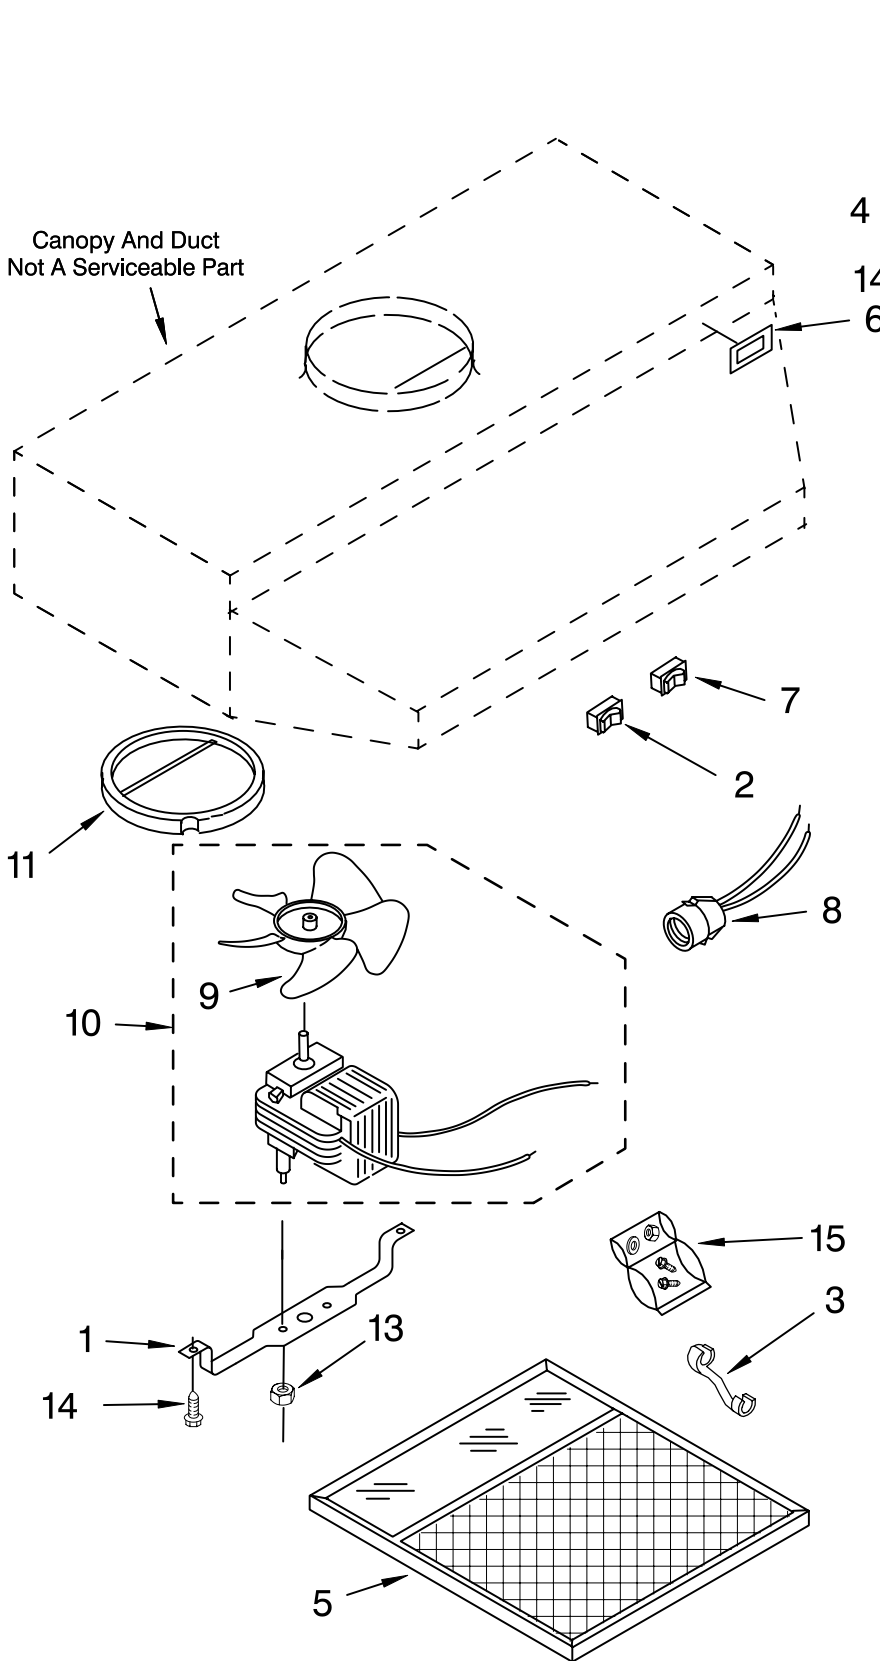

# RANGE HOOD PARTS

For Model: RH2030XJQ1, RH2030XJZ1, RH2030XJT1, RH2030XJB1 30" RANGE HOOD  
 (Designer White) (Almond) (Biscuit) (Black) (Vented)  
 (Use with Gas or Electric Range)

Illus. No.	Part No.	DESCRIPTION
1	883397	Bracket, Motor
2		Switch, Light
	8189843	White
	8189844	Almond
	8189845	Black
	8189846	Biscuit
3	830327	Bushing
4		Cover, Wiring
	883095	White
	883096	Almond/Biscuit
	883123	Black
5	883103	Filter, With Lens
6		Nameplate
	8189511	White
	8189512	Almond
	8189514	Biscuit
	8189513	Black
7		Switch, Fan
	8189847	White
	8189848	Almond
	8189850	Biscuit
	8189849	Black
8	883094	Receptacle, Light
9	883382	Blade, Fan
10	883378	Motor/Fan Assembly
11	883026	Damper Assembly
13	883076	Nut, 8-32 (2)
14	830465	Screw, 8 x 1/4 (6)
15	883185	Hardware, Installation

## LITERATURE PARTS

- LIT830735 Order Blank, Filter
- LIT8284866 Instructions, Installation & Operating
- LIT883184 Wiring Diagram

FOR ORDERING INFORMATION REFER TO PARTS PRICE LIST