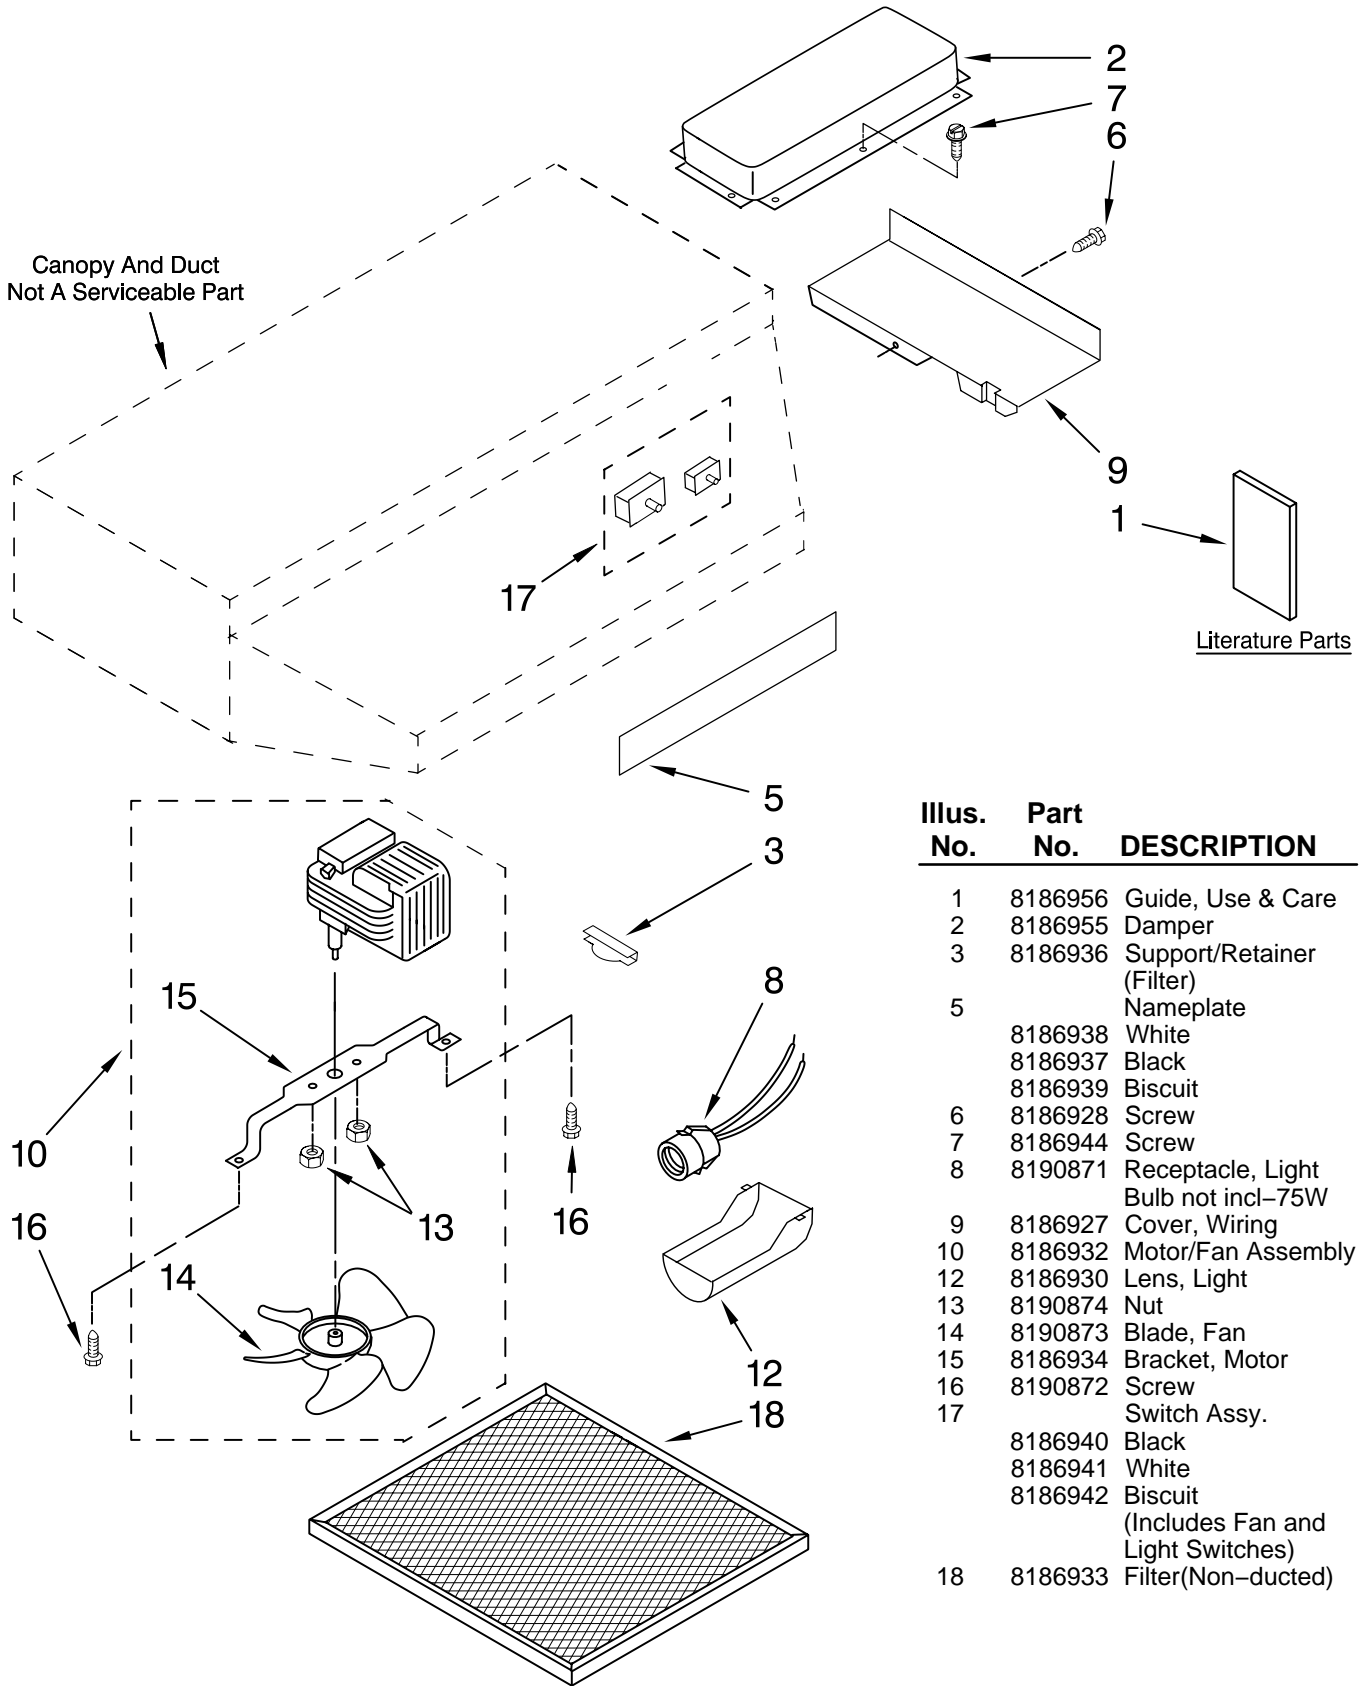

RANGE HOOD PARTS

30" RANGE HOOD

For Models: RH2030XJB3, RH2030XJQ3, RH2030XJT3
(Black) (White) (Biscuit)

Illus. No.	Part No.	DESCRIPTION
1	8186956	Guide, Use & Care
2	8186955	Damper
3	8186936	Support/Retainer (Filter)
5		Nameplate
	8186938	White
	8186937	Black
	8186939	Biscuit
6	8186928	Screw
7	8186944	Screw
8	8190871	Receptacle, Light Bulb not incl-75W
9	8186927	Cover, Wiring
10	8186932	Motor/Fan Assembly
12	8186930	Lens, Light
13	8190874	Nut
14	8190873	Blade, Fan
15	8186934	Bracket, Motor
16	8190872	Screw
17		Switch Assy.
	8186940	Black
	8186941	White
	8186942	Biscuit
		(Includes Fan and Light Switches)
18	8186933	Filter(Non-ducted)