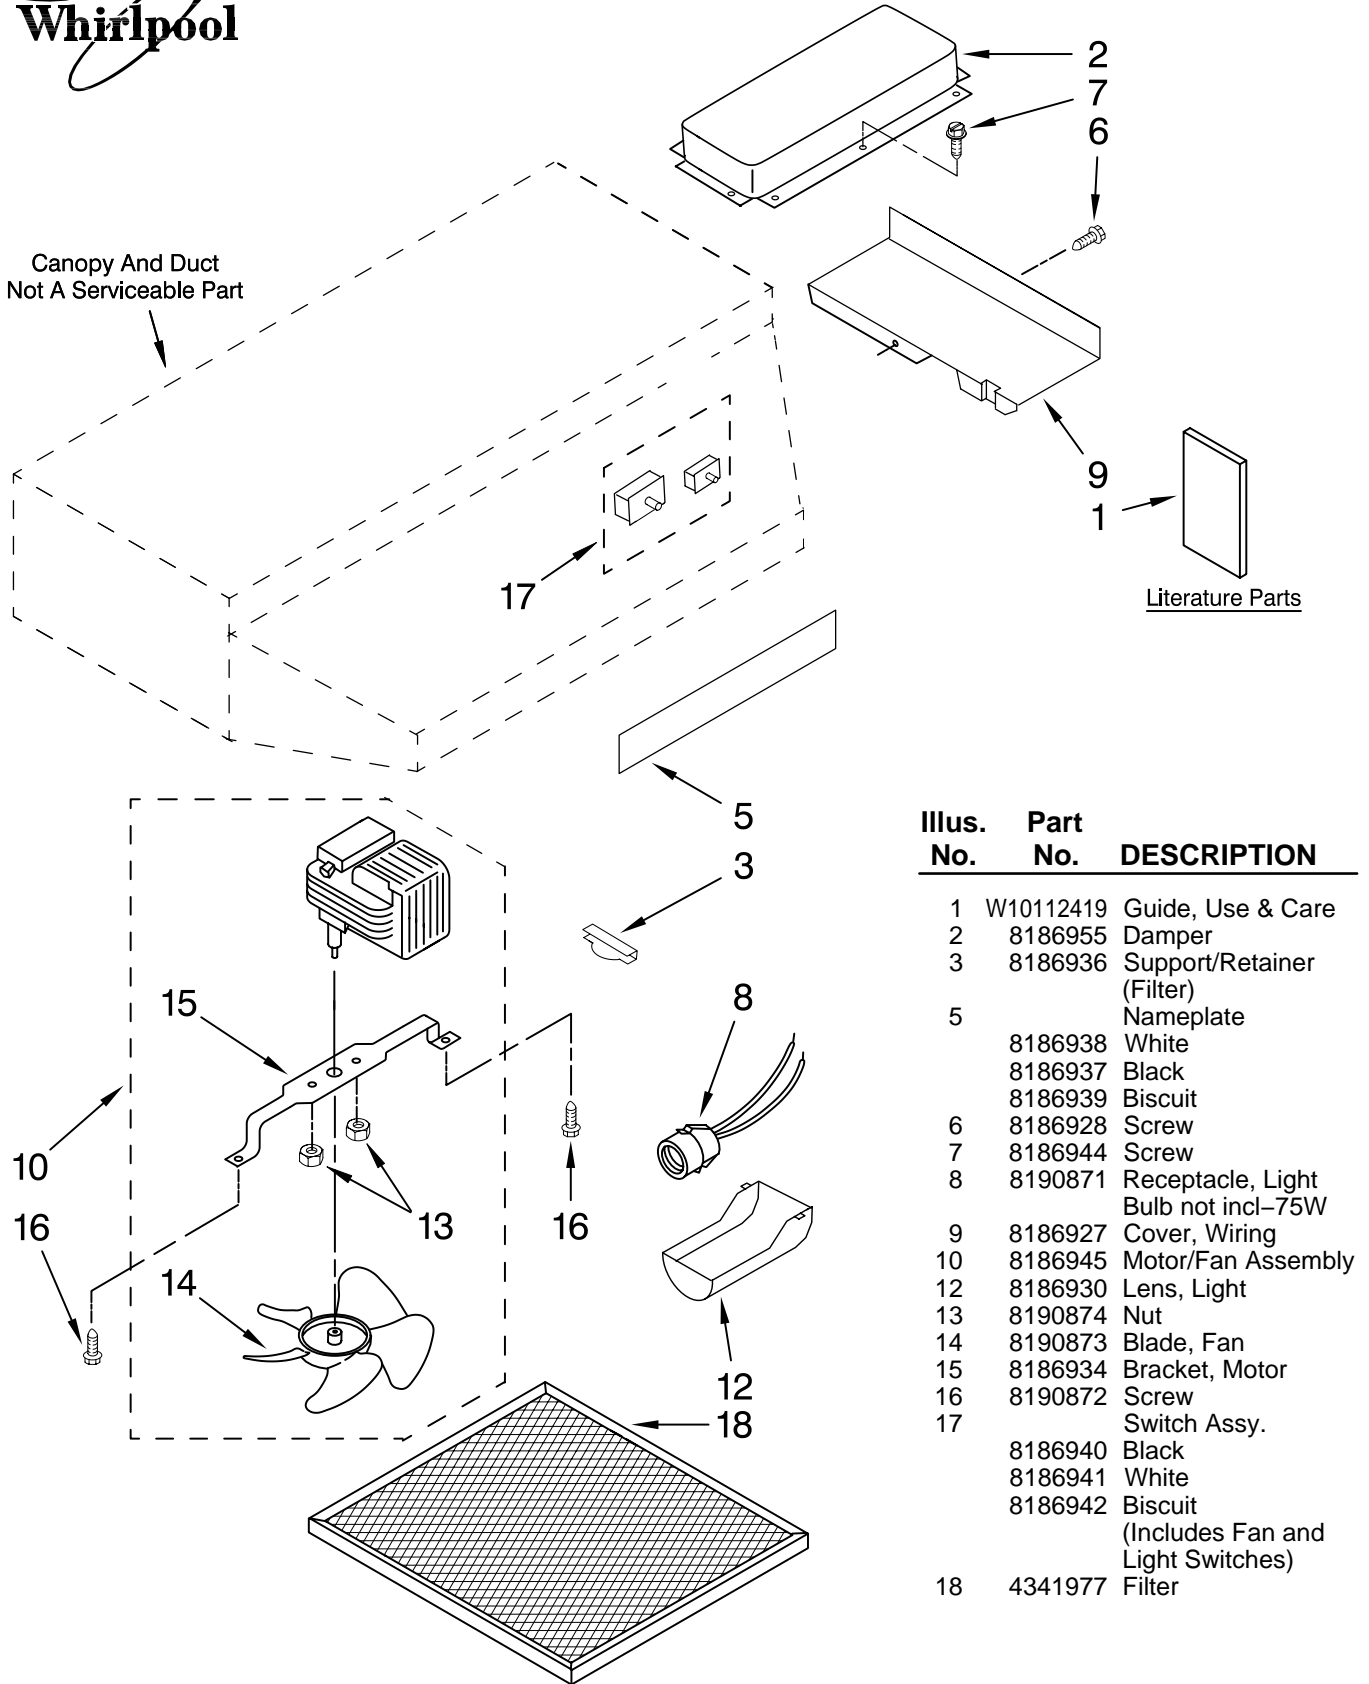

RANGE HOOD PARTS

24",30",36" RANGE HOOD

For Models: RH2324XJQ3, RH2330XJB3, RH2330XJQ3, RH2330XJT3, RH2336XJQ3
 (White) (Black) (White) (Biscuit) (White)

Canopy And Duct
Not A Serviceable Part

Literature Parts

Illus. No.	Part No.	DESCRIPTION
1	W10112419	Guide, Use & Care
2	8186955	Damper
3	8186936	Support/Retainer (Filter)
5		Nameplate
	8186938	White
	8186937	Black
	8186939	Biscuit
6	8186928	Screw
7	8186944	Screw
8	8190871	Receptacle, Light Bulb not incl-75W
9	8186927	Cover, Wiring
10	8186945	Motor/Fan Assembly
12	8186930	Lens, Light
13	8190874	Nut
14	8190873	Blade, Fan
15	8186934	Bracket, Motor
16	8190872	Screw
17		Switch Assy.
	8186940	Black
	8186941	White
	8186942	Biscuit
		(Includes Fan and Light Switches)
18	4341977	Filter