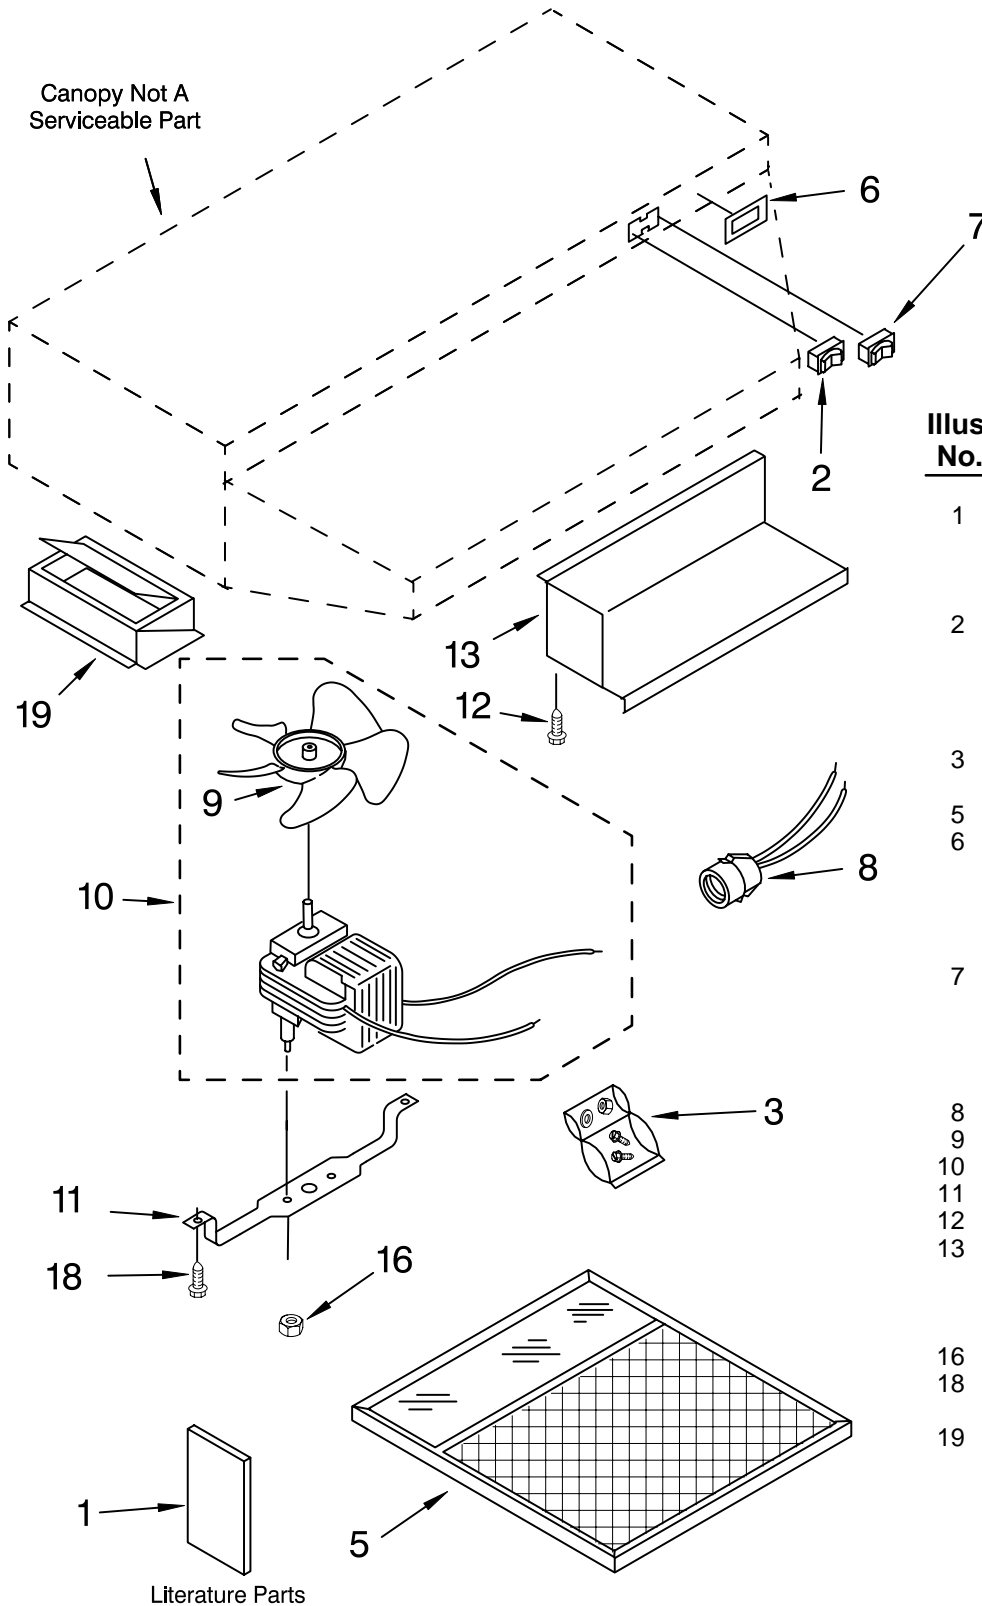

RANGE HOOD PARTS

For Model: RH2330XJQ2, RH2330XJZ2, RH2330XJB2, RH2330XJT2
 (Designer White) (Almond) (Black) (Biscuit)

30" RANGE HOOD
 (Vented)
 (Use with Gas or Electric Range)

Illus. No.	Part No.	DESCRIPTION
1	9763371	Literature Parts Instructions, Installation
2	883184	Wiring Diagram
	8189843	White Model
	8189845	Black Model
	8189844	Almond Model
	8189846	Biscuit Model
3	883191	Hardware, Installation
5	883103	Filter, With Lens
6		Nameplate
	8189511	White Model
	8189512	Almond Model
	8189513	Black Model
	8189514	Biscuit Model
7		Switch, Fan
	8189847	White Model
	8189849	Black Model
	8189848	Almond Model
	8189850	Biscuit Model
8	883094	Light Socket
9	883382	Blade, Fan
10	883378	Motor/Fan Assembly
11	883397	Bracket, Motor
12	830465	Screw, 8 x 1/4
13		Cover, wiring
	883095	White
	883096	Almond/Biscuit
	883169	Black
16	883353	Nut, 6-32 (2)
18	883354	Screw, 8-32 x 1/4 (2)
19	830753	Damper