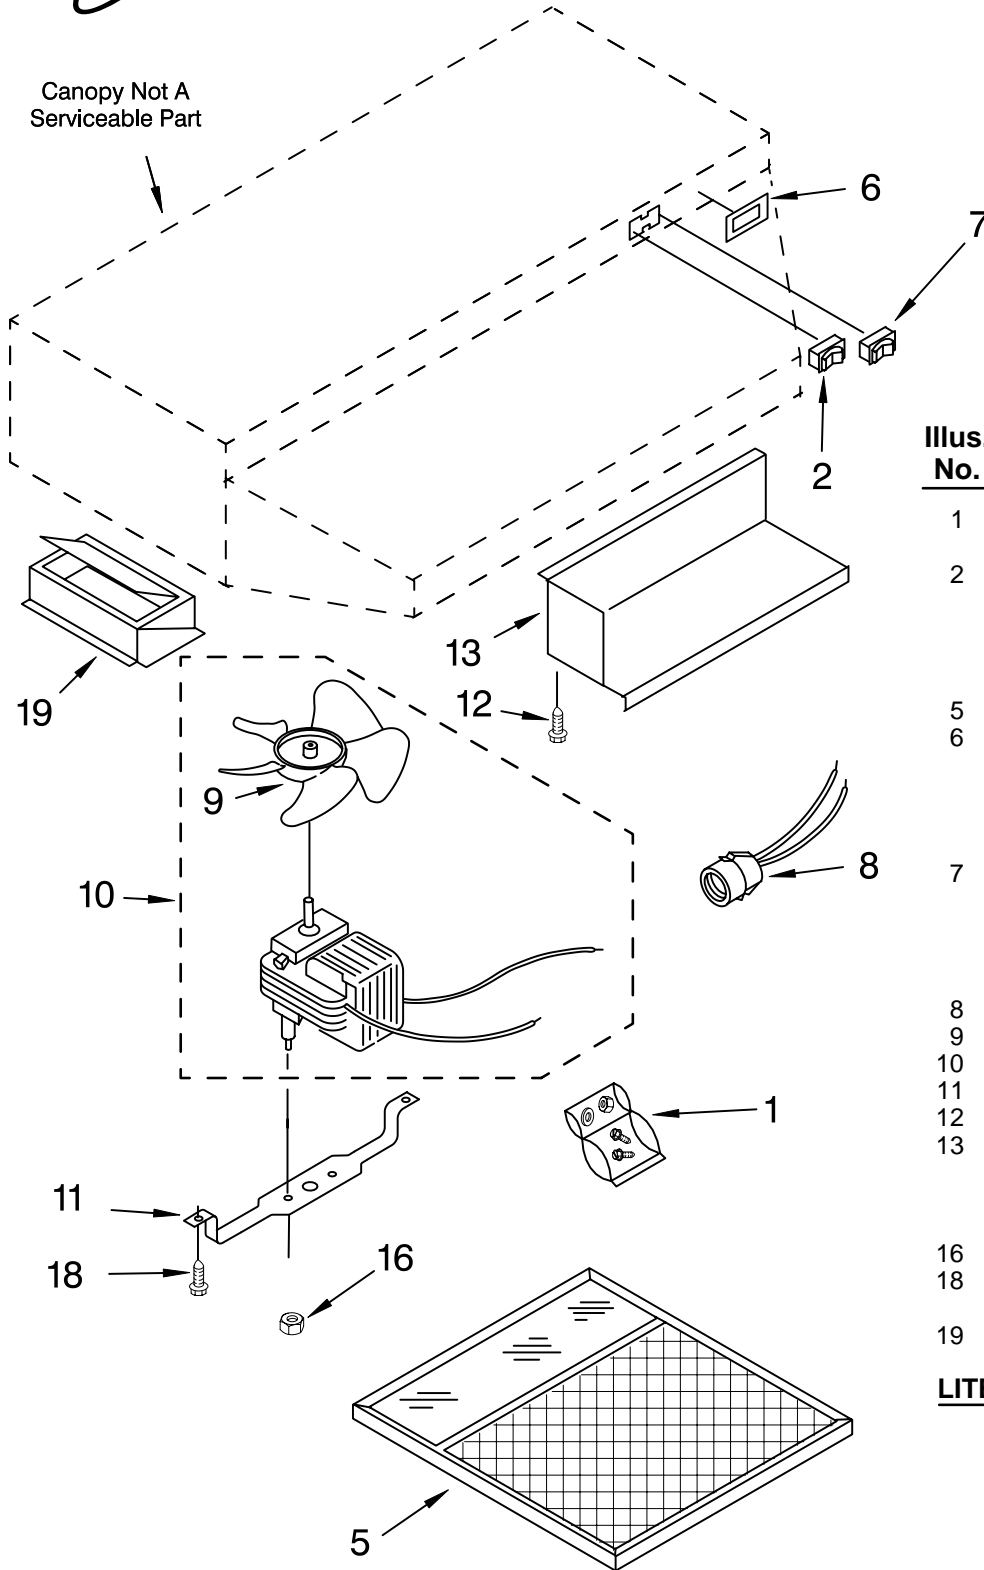

RANGE HOOD PARTS

For Model: RH2330XJQ0, RH2330XJZ0, RH2330XJB0, RH2330XJT0
 (Designer White) (Almond) (Black) (Biscuit)

30" RANGE HOOD
 (Vented)
 (Use with Gas or Electric Range)

Illus. No.	Part No.	DESCRIPTION
1	883191	Installation Hardware
2	883261	Switch, Light White Model
	883203	Black Model
	883335	Almond Model
	8189515	Biscuit Model
5	883103	Filter, With Lens
6	8189511	Nameplate White Model
	8189512	Almond Model
	8189513	Black Model
	8189514	Biscuit Model
7	883262	Switch, Fan White Model
	883202	Black Model
	883334	Almond Model
	8189516	Biscuit Model
8	883094	Light Socket
9	830428	Blade, Fan
10	830757	Motor, 2-Speed
11	883126	Bracket, Motor
12	830465	Screw, 8 x 1/4
13	883095	Cover, wiring White
	883096	Almond
	883169	Black
16	883353	Nut, 6-32 (2)
18	883354	Screw, 8-32 x 1/4 (2)
19	830753	Damper

LITERATURE PARTS

- LIT830735 Order Blank, Filter
- LIT8284637 Installation & Operating Instructions
- LIT883345 Wiring Diagram

FOR ORDERING INFORMATION REFER TO PARTS PRICE LIST

Free Manuals Download Website