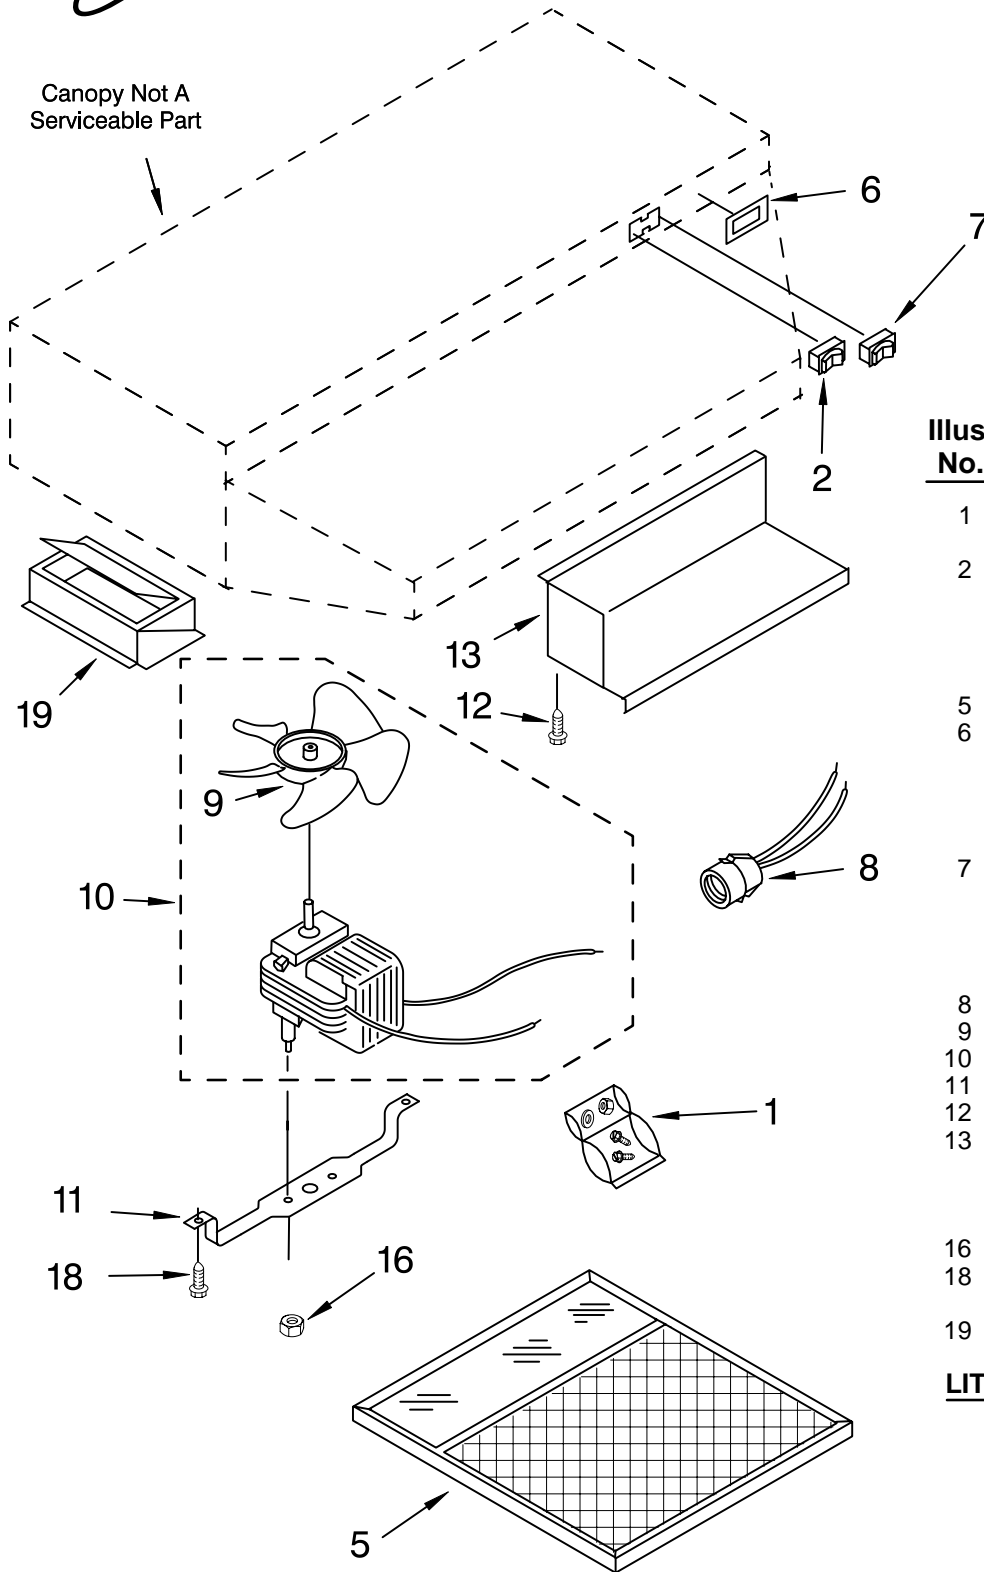

RANGE HOOD PARTS

For Model: RH2330XJQ1, RH2330XJZ1, RH2330XJB1, RH2330XJT1
(Designer White) (Almond) (Black) (Biscuit)

30" RANGE HOOD
(Vented)
(Use with Gas or Electric Range)

Illus. No.	Part No.	DESCRIPTION
1	883191	Installation Hardware
2		Switch, Light
	8189843	White Model
	8189845	Black Model
	8189844	Almond Model
	8189846	Biscuit Model
5	883103	Filter, With Lens
6		Nameplate
	8189511	White Model
	8189512	Almond Model
	8189513	Black Model
	8189514	Biscuit Model
7		Switch, Fan
	8189847	White Model
	8189849	Black Model
	8189848	Almond Model
	8189850	Biscuit Model
8	883094	Light Socket
9	883382	Blade, Fan
10	883378	Motor/Fan Assembly
11	883397	Bracket, Motor
12	830465	Screw, 8 x 1/4
13		Cover, wiring
	883095	White
	883096	Almond/Biscuit
	883169	Black
16	883353	Nut, 6-32 (2)
18	883354	Screw, 8-32 x 1/4 (2)
19	830753	Damper