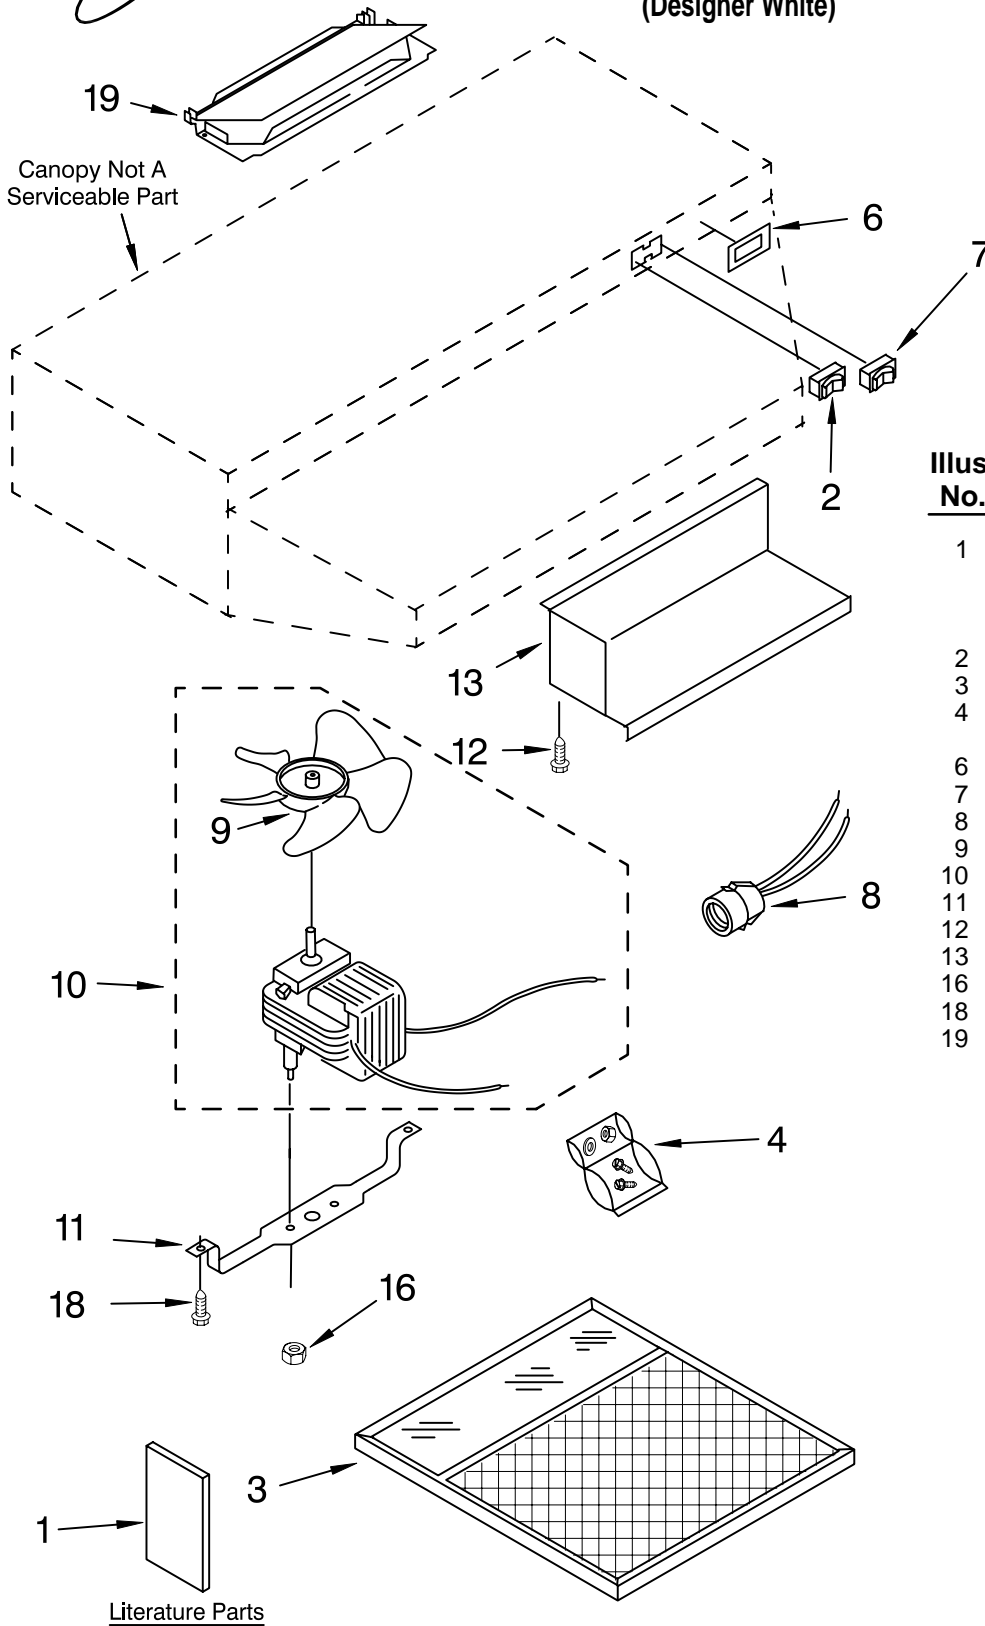

RANGE HOOD PARTS

For Model: RH2336XJQ2
(Designer White)

36" RANGE HOOD
(Vented)
(Use with Gas or Electric Range)

Illus. No.	Part No.	DESCRIPTION
1	9763371	Literature Parts Instructions, Installation
	883184	Wiring Diagram
2	8189843	Switch, Light
3	883103	Filter with Lens
4	883191	Installation Hardware
6	8189511	Name Plate
7	8189847	Switch, Fan
8	883094	Light Socket
9	883382	Blade, Fan
10	883378	Motor/Fan Assembly
11	883397	Bracket, Motor
12	830465	Screw
13	883095	Cover, Wiring
16	883353	Nut, 6-32
18	884354	Screw,
19	830753	Damper 8-32 x 1/4 (2)