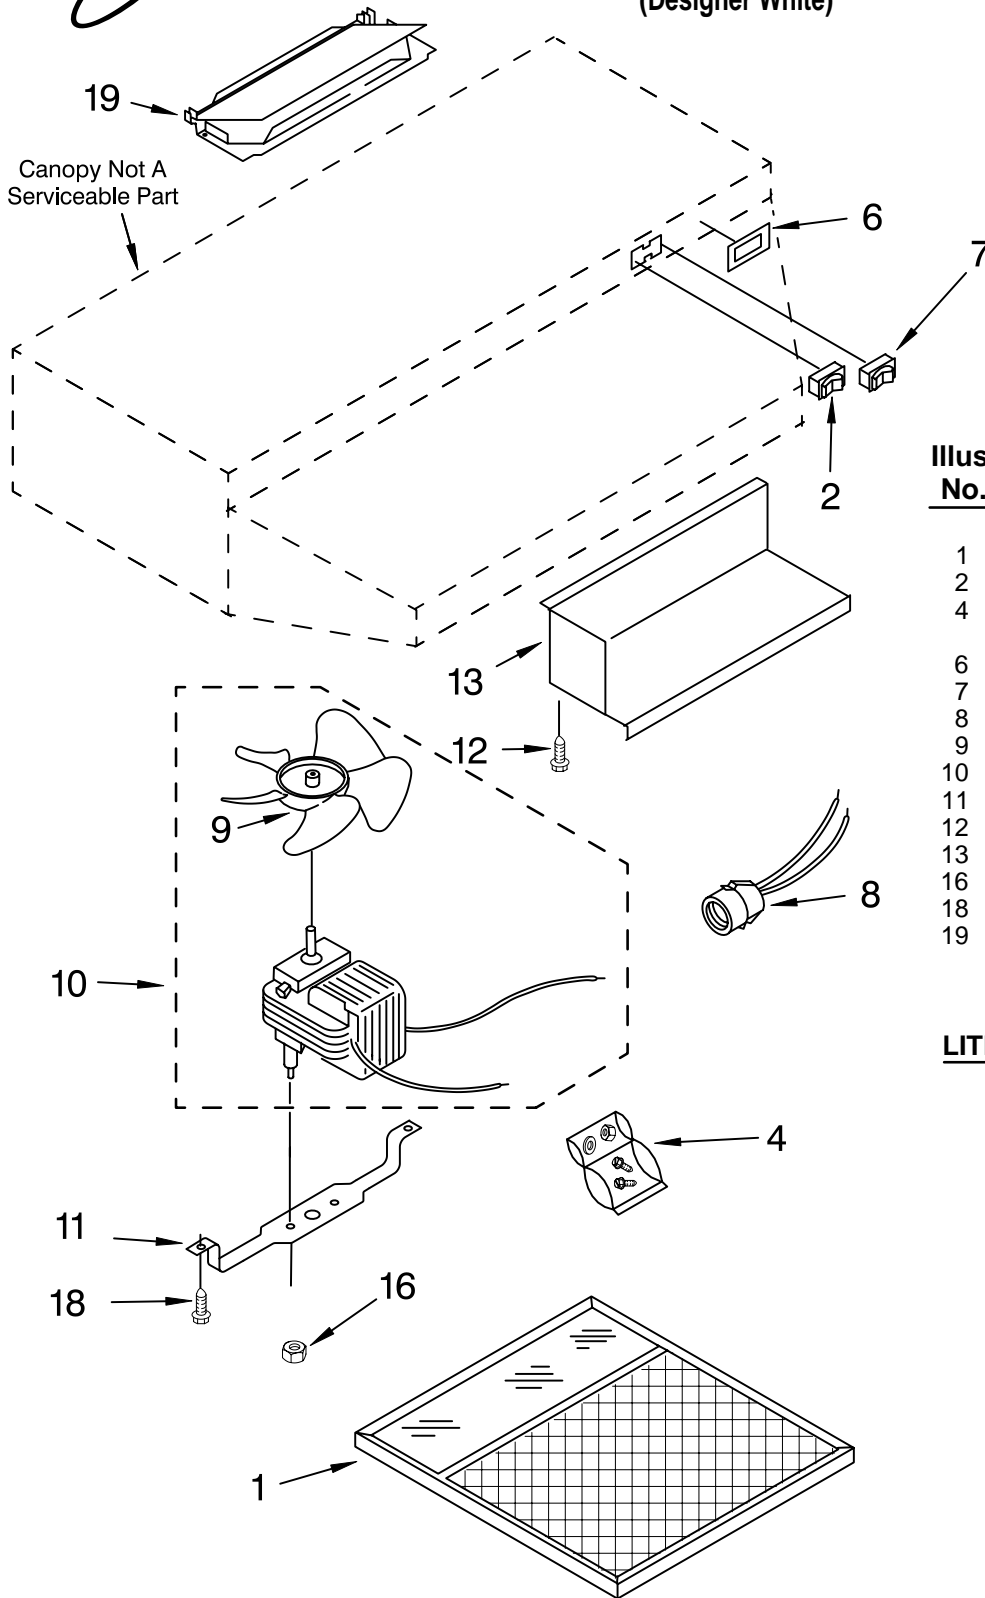

RANGE HOOD PARTS

For Model: RH2336XJQ0
(Designer White)

36" RANGE HOOD
(Vented)
(Use with Gas or Electric Range)

Illus. No.	Part No.	DESCRIPTION
1	883103	Filter, With Lens
2	883261	Switch, Light
4	883191	Installation Hardware
6	8189511	Name Plate
7	883262	Switch, Fan
8	883094	Light Socket
9	830428	Blade, Fan
10	830757	Motor, 2-Speed
11	883126	Bracket, Motor
12	830465	Screw
13	883095	Cover, Wiring
16	883353	Nut, 6-32
18	884354	Screw,
19	830753	Damper 8-32 x 1/4 (2)

LITERATURE PARTS

- LIT830735 Order Blank, Filter
- LIT883184 Wiring Diagram
- LIT8284867 Installation & Operating Instructions

FOR ORDERING INFORMATION REFER TO PARTS PRICE LIST

Free Manuals Download Website