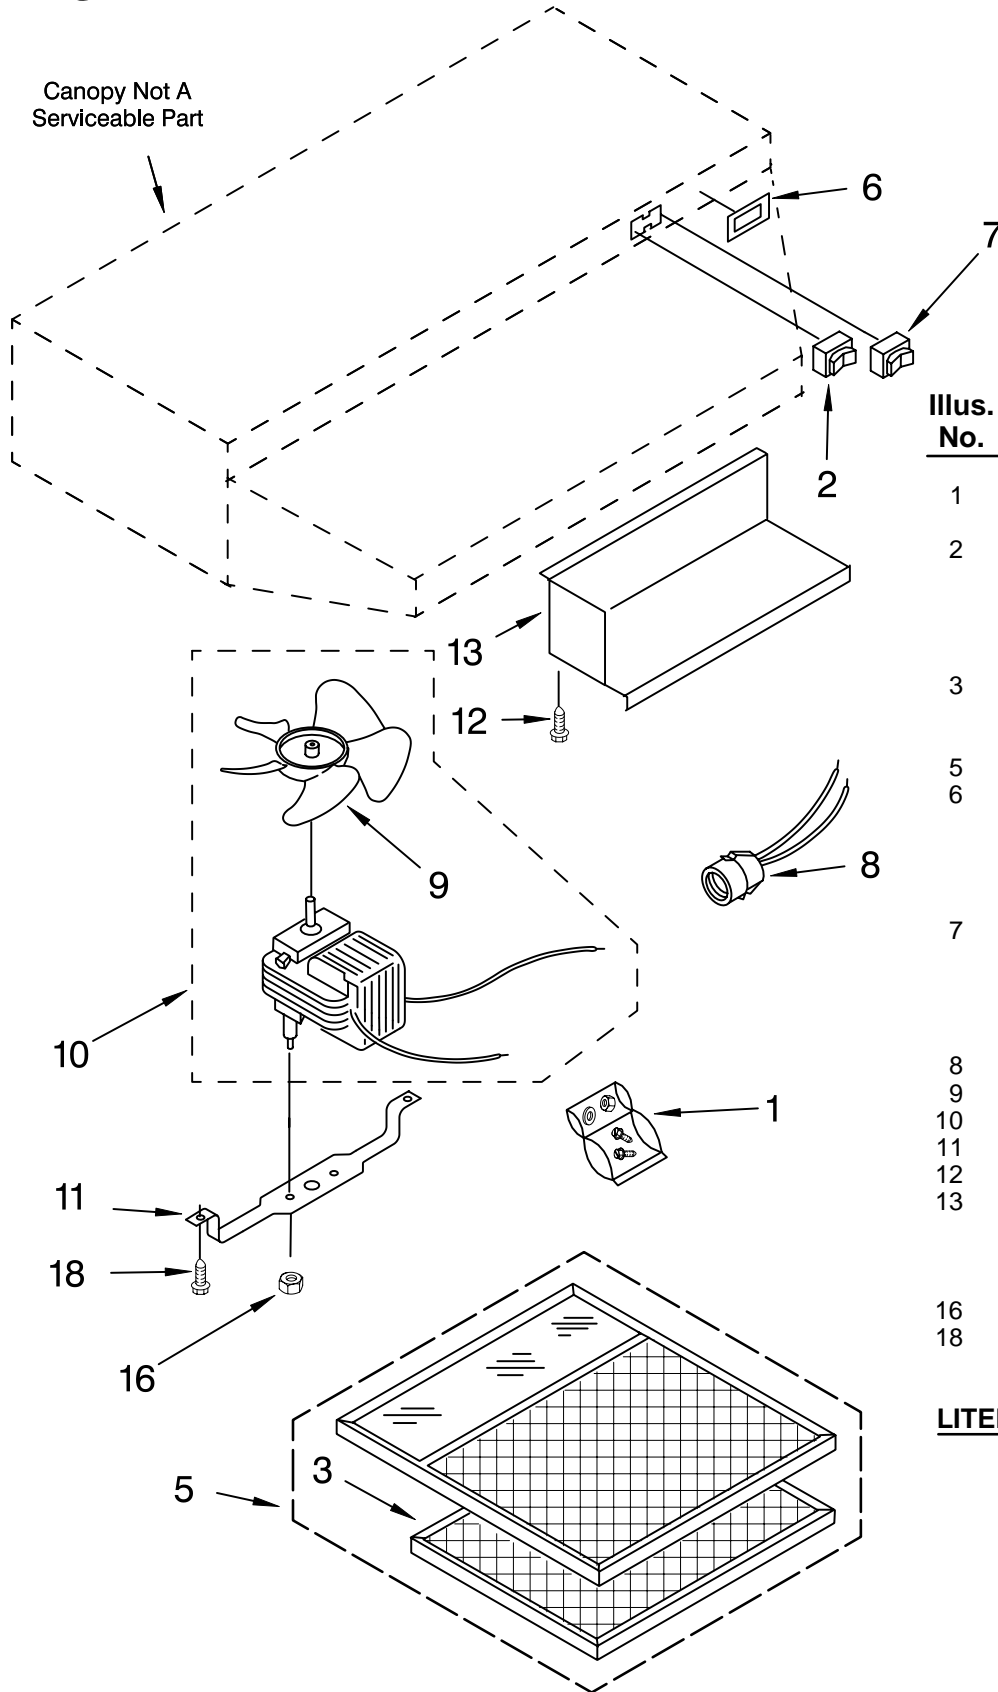

RANGE HOOD PARTS

For Models: RH2630XJQ0, RH2630XJZ0, RH2630XJB0, RH2630XJT0
(Designer White) (Almond) (Black) (Biscuit)

30" RANGE HOOD
(Ductless)
(Use with Gas or Electric Range)

Illus. No.	Part No.	DESCRIPTION
1	883185	Installation Hardware
2		Switch, Light
	883261	White Model
	883203	Black Model
	883335	Almond Model
3	8189515	Biscuit
	883151	Pad, Charcoal (Replacement Package Of 3)
5	883149	Filter, With Lens
6		Nameplate
	8189511	White Model
	8189512	Almond Model
	8189513	Black Model
	8189514	Biscuit
7		Switch, Fan
	883262	White Model
	883202	Black Model
	883334	Almond Model
	8189516	Biscuit
8	883094	Light Socket
9	883381	Blade, Fan
10	883377	Motor/Blade Assy
11	883397	Bracket, Motor
12	830465	Screw, 8 x 1/4
13		Cover, wiring
	883095	White
	883096	Almond/Biscuit
	883169	Black
16	883353	Nut, 6-32 (2)
18	883354	Screw, 8-32 x 1/4 (2)

LITERATURE PARTS

- LIT830735 Order Blank, Filter
- LIT8284867 Installation & Operating Instructions
- 883184 Wiring Diagram

FOR ORDERING INFORMATION REFER TO PARTS PRICE LIST

Free Manuals Download Website