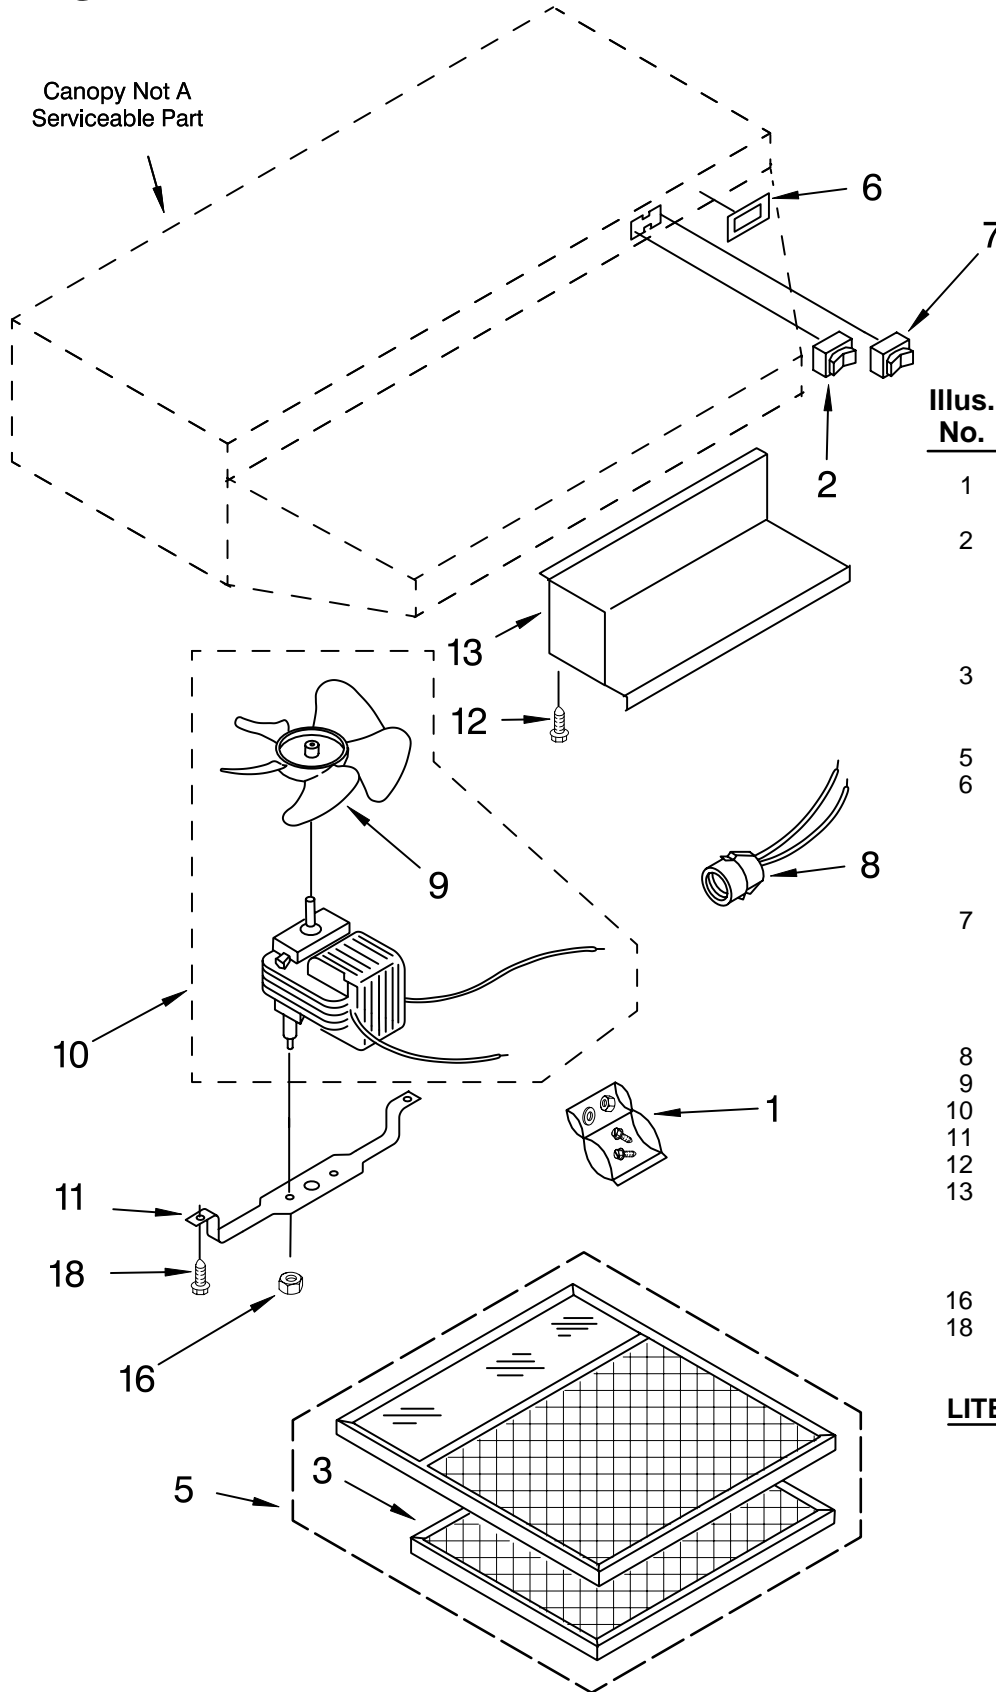

RANGE HOOD PARTS

For Model: RH2630XJQ1, RH2630XJZ1, RH2630XJB1, RH2630XJT1
(Designer White) (Almond) (Black) (Biscuit)

30" RANGE HOOD
(Ductless)
(Use with Gas or Electric Range)

Illus. No.	Part No.	DESCRIPTION
1	883185	Installation Hardware
2		Switch, Light
	8189843	White Model
	8189845	Black Model
	8189844	Almond Model
	8189846	Biscuit
3	883151	Pad, Charcoal (Replacement Package Of 3)
5	883149	Filter, With Lens
6		Nameplate
	8189511	White Model
	8189512	Almond Model
	8189513	Black Model
	8189514	Biscuit
7		Switch, Fan
	8189847	White Model
	8189849	Black Model
	8189848	Almond Model
	8189850	Biscuit
8	883094	Light Socket
9	883381	Blade, Fan
10	883377	Motor/Blade Assy
11	883397	Bracket, Motor
12	830465	Screw, 8 x 1/4
13		Cover, wiring
	883095	White
	883096	Almond/Biscuit
	883169	Black
16	883353	Nut, 6-32 (2)
18	883354	Screw, 8-32 x 1/4 (2)

LITERATURE PARTS

- LIT830735 Order Blank, Filter
- LIT8284867 Installation & Operating Instructions
- 883184 Wiring Diagram

FOR ORDERING INFORMATION REFER TO PARTS PRICE LIST

Free Manuals Download Website