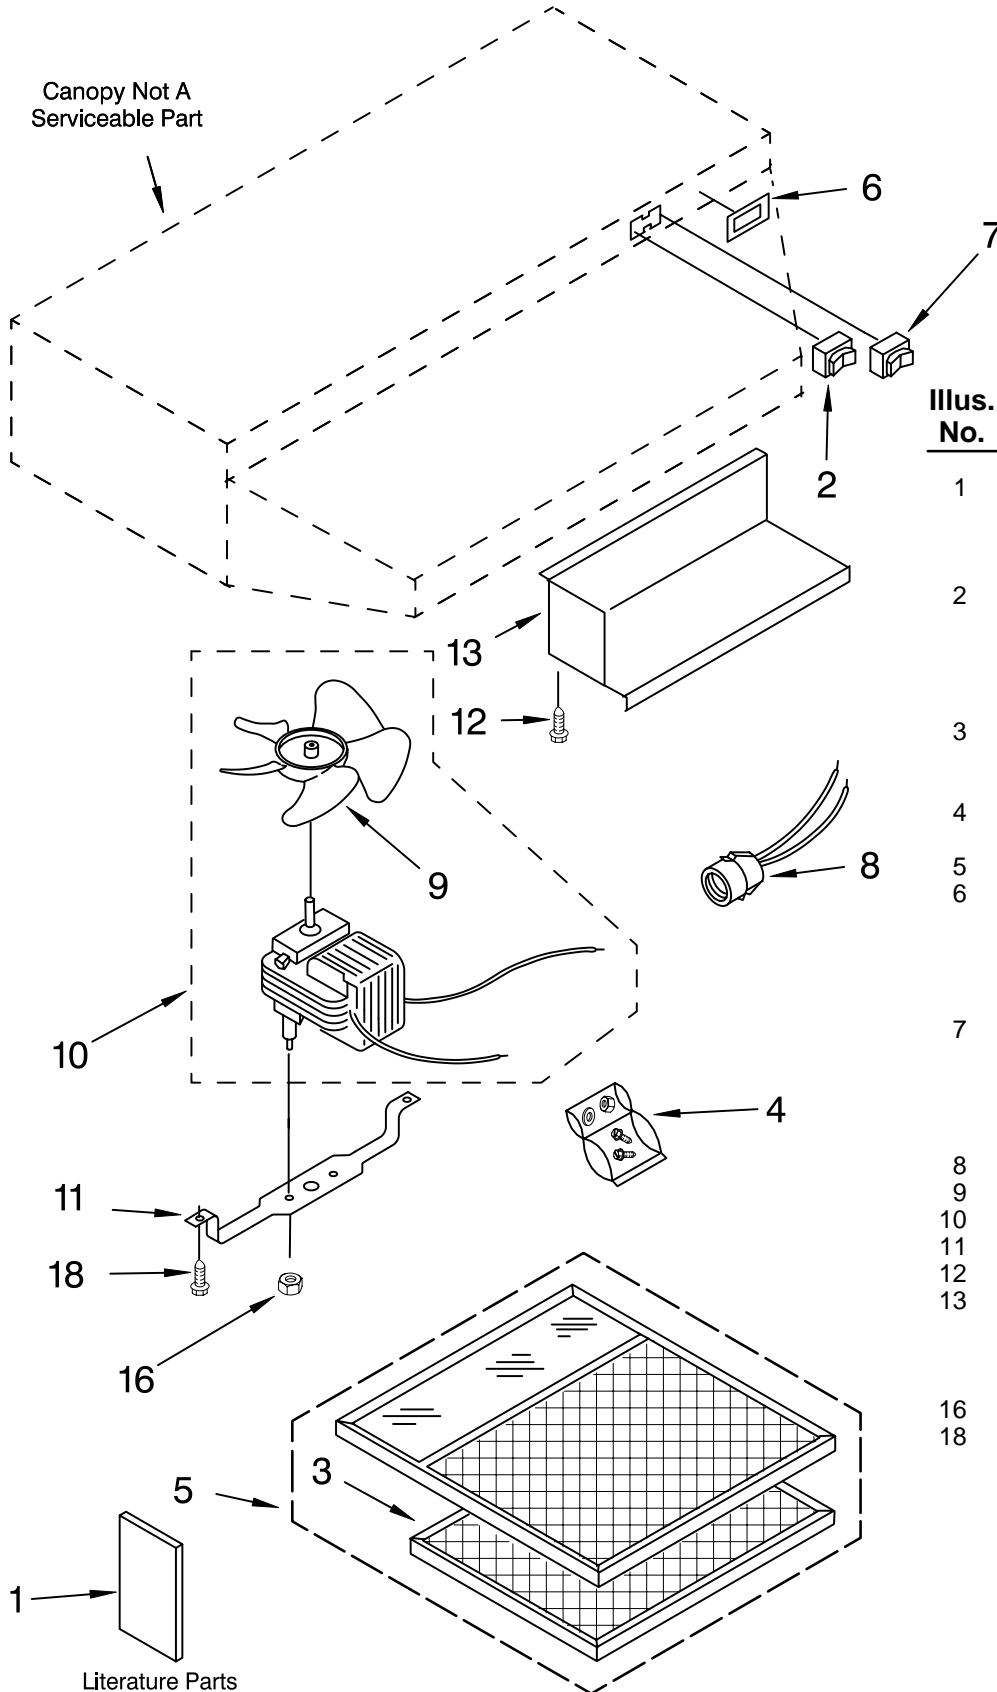

# RANGE HOOD PARTS

For Model: RH2630XJQ2, RH2630XJZ2, RH2630XJB2, RH2630XJT2

(Designer White) (Almond) (Black) (Biscuit)

30" RANGE HOOD  
(Ductless)  
(Use with Gas or Electric Range)

Illus. No.	Part No.	DESCRIPTION
1	9763371	Literature Parts Instructions, Installation
	883184	Wiring Diagram
2	8189843	Switch, Light White Model
	8189845	Black Model
	8189844	Almond Model
	8189846	Biscuit
3	883151	Pad, Charcoal (Replacement Package Of 3)
4	883185	Hardware, Installation
5	883149	Filter, With Lens
6	8189511	Nameplate White Model
	8189512	Almond Model
	8189513	Black Model
	8189514	Biscuit
7	8189847	Switch, Fan White Model
	8189849	Black Model
	8189848	Almond Model
	8189850	Biscuit
8	883094	Light Socket
9	883381	Blade, Fan
10	883377	Motor/Blade Assy
11	883397	Bracket, Motor
12	830465	Screw, 8 x 1/4
13	883095	Cover, wiring White
	883096	Almond/Biscuit
	883169	Black
16	883353	Nut, 6-32 (2)
18	883354	Screw, 8-32 x 1/4 (2)