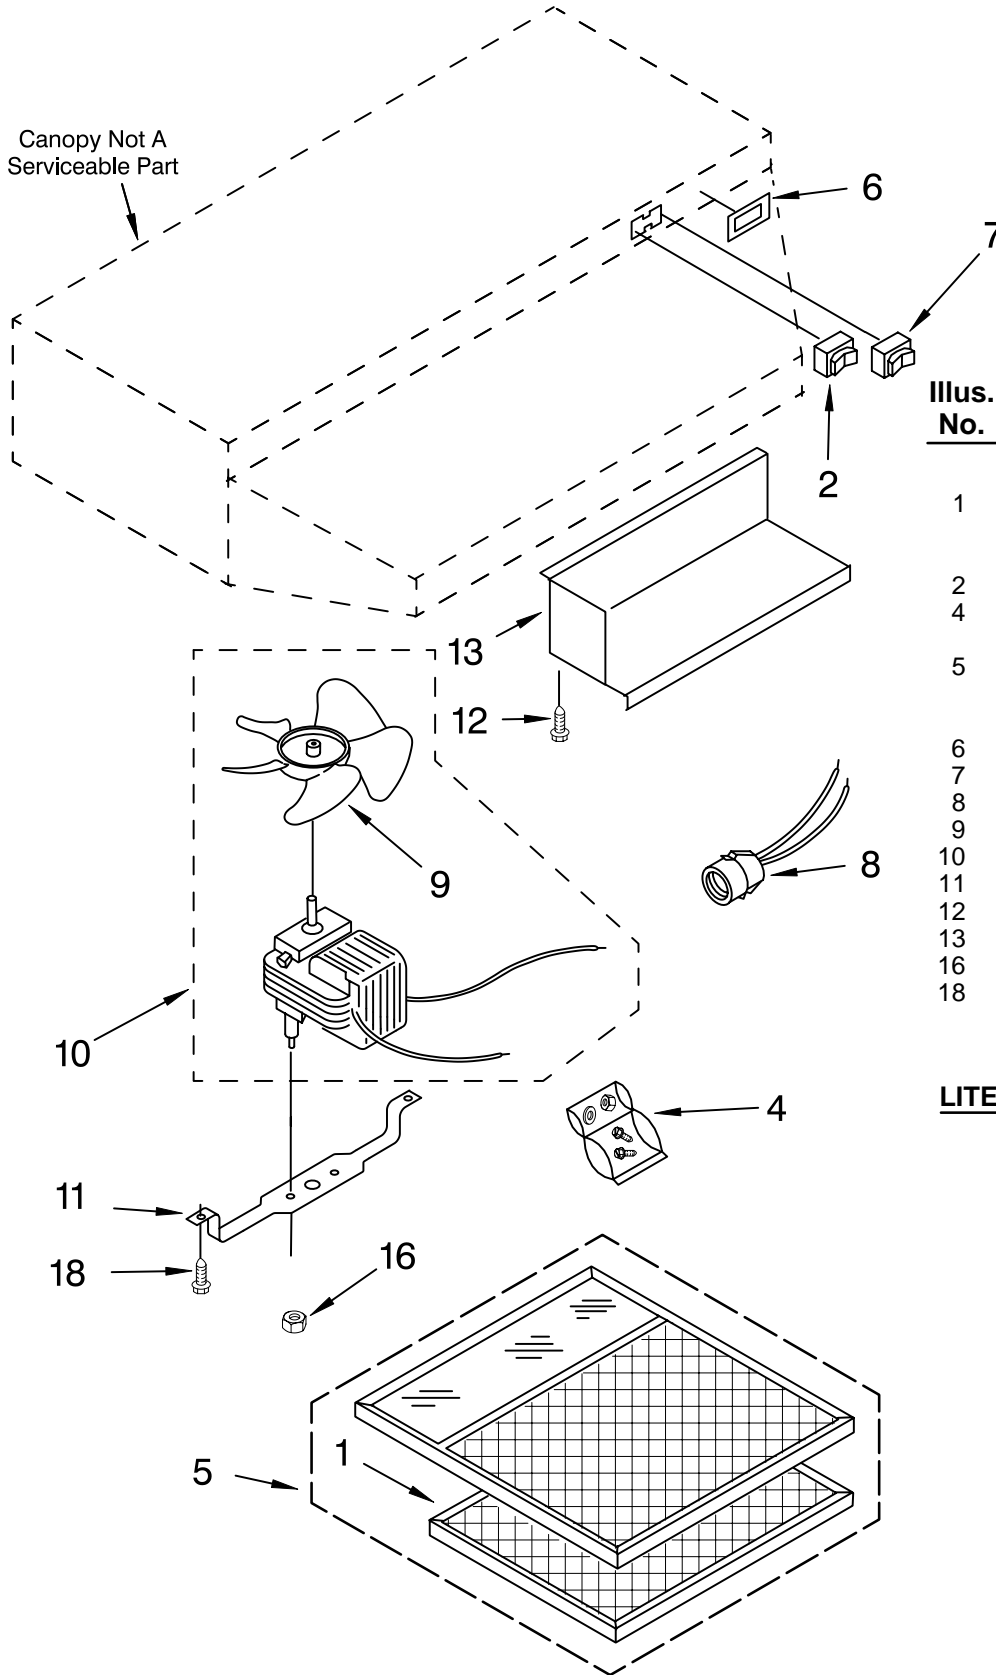

RANGE HOOD PARTS

For Model: RH2636XJQ0
(Designer White)

36" RANGE HOOD
(Ductless)
(Use with Gas or Electric Range)

Illus. No.	Part No.	DESCRIPTION
1	883151	Pad, Charcoal (Replacement, Package Of 3)
2	883261	Switch, Light
4	883185	Installation Hardware
5	883149	Filter, With Lens (Includes 1 Charcoal Pad)
6	8189511	Name Plate
7	883262	Switch, Fan
8	883094	Light Socket
9	883381	Blade, Fan
10	883377	Motor, Blade Assy
11	883397	Bracket, Motor
12	830465	Screw
13	883095	Cover, Wiring
16	883353	Nut, 6-32 (2)
18	883354	Screw, 8-32 x 1/4 (2)

LITERATURE PARTS

- LIT830735 Order Blank, Filter
- LIT883184 Wiring Diagram
- LIT8284867 Installation & Operating Instructions

FOR ORDERING INFORMATION REFER TO PARTS PRICE LIST

Free Manuals Download Website