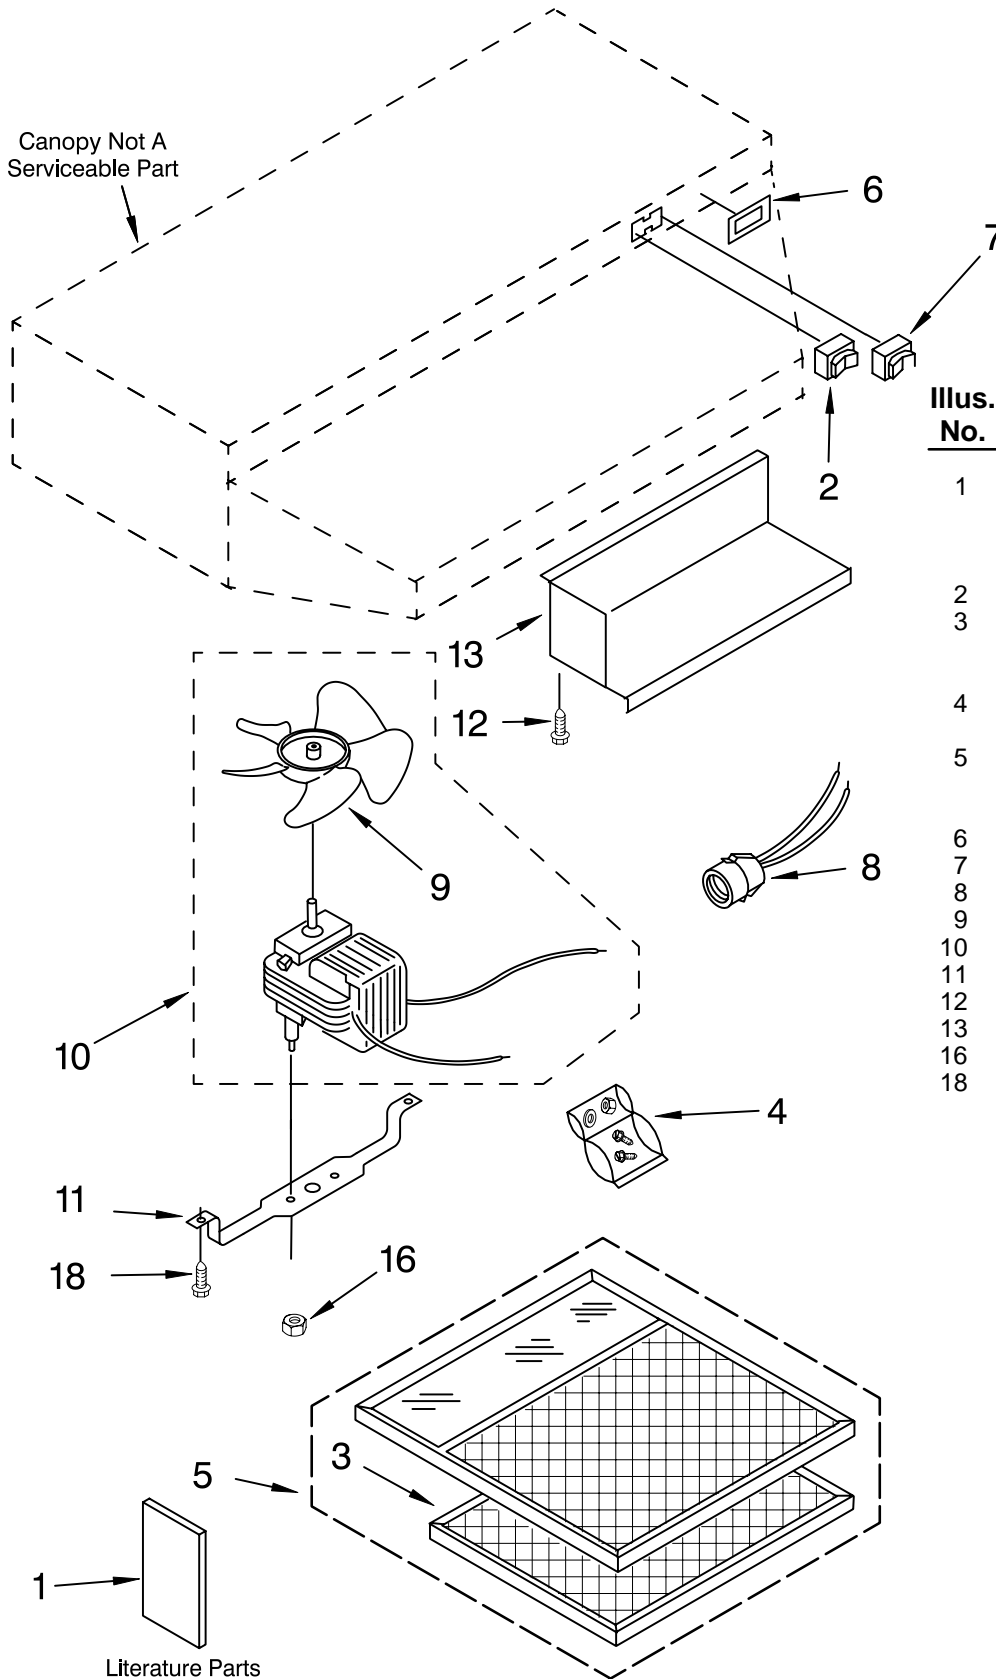

RANGE HOOD PARTS

For Model: RH2636XJQ2

(Designer White)

36" RANGE HOOD
(Ductless)
(Use with Gas or Electric Range)

Illus. No.	Part No.	DESCRIPTION
1	9763371	Literature Parts Instructions, Installation
	883184	Wiring Diagram
2	8189843	Switch, Light
3	883151	Pad, Charcoal (Replacement Package of 3)
4	883185	Installation Hardware
5	883149	Filter, With Lens (Includes 1 Charcoal Pad)
6	8189511	Name Plate
7	8189847	Switch, Fan
8	883094	Light Socket
9	883381	Blade, Fan
10	883377	Motor, Blade Assy
11	883397	Bracket, Motor
12	830465	Screw
13	883095	Cover, Wiring
16	883353	Nut, 6-32 (2)
18	883354	Screw, 8-32 x 1/4 (2)