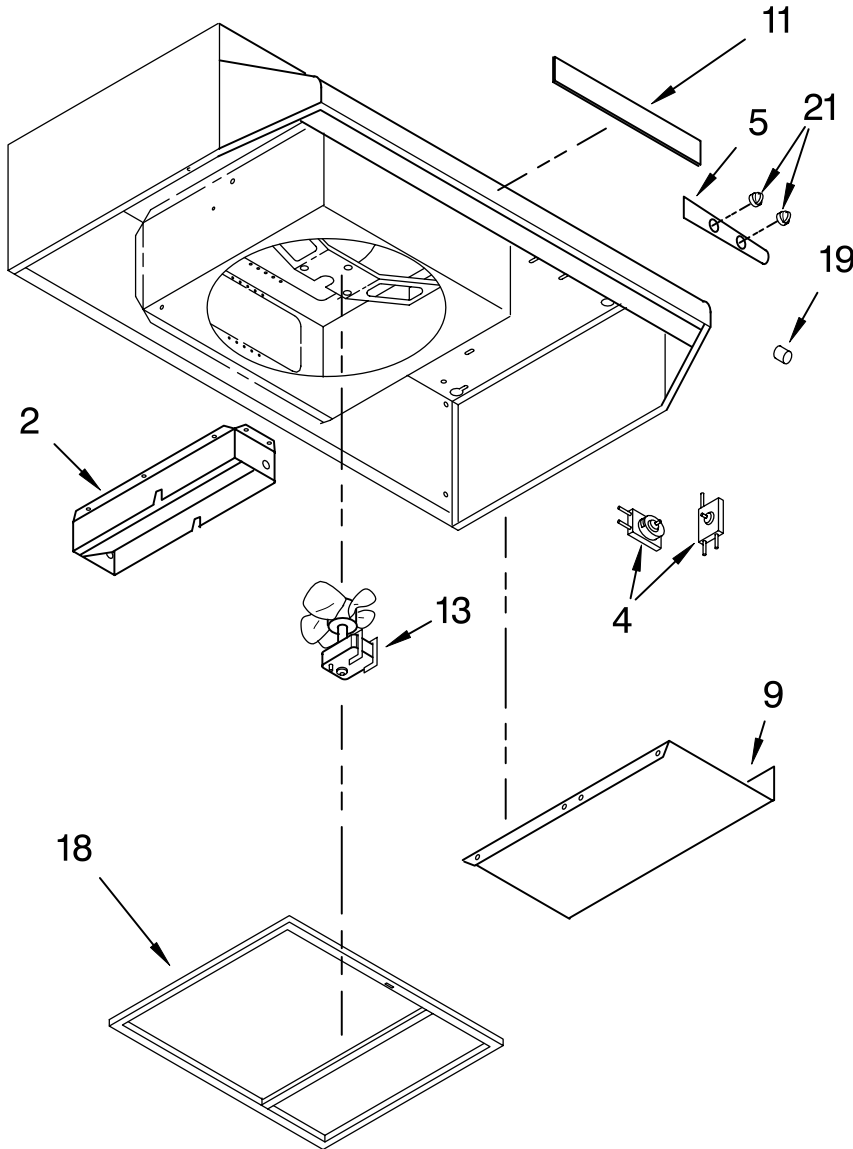

RANGE HOOD PARTS

30" & 36" RANGE HOOD

For Model: RH3730XLQ0, RH3730XLS0, RH3730XLT0, RH3730XLB0
 RH3736XLQ0, RH3736XLS0, RH3736XLT0, RH3736XLB0
 (Designer White) (Stainless Steel) (Biscuit) (Black)

Illus. No.	Part No.	DESCRIPTION
1	8190270	Guide, Use & Care
2	8190223	Damper
4	8190226	Harness, Wire (Includes Switches)
5		Nameplate
	8190197	White
	8190199	Biscuit
	8190198	Black
9		Cover, Wiring
	8190233	White
	8190235	Biscuit
	8190234	Black
11		Baffle
	8190236	White
	8190238	Biscuit
	8190237	Black
13	8190230	Motor/Fan Blade
18	8190231	Filter
19	8190225	Socket, Lamp
21		Knob
	8190227	White
	8190229	Biscuit
	8190228	Black