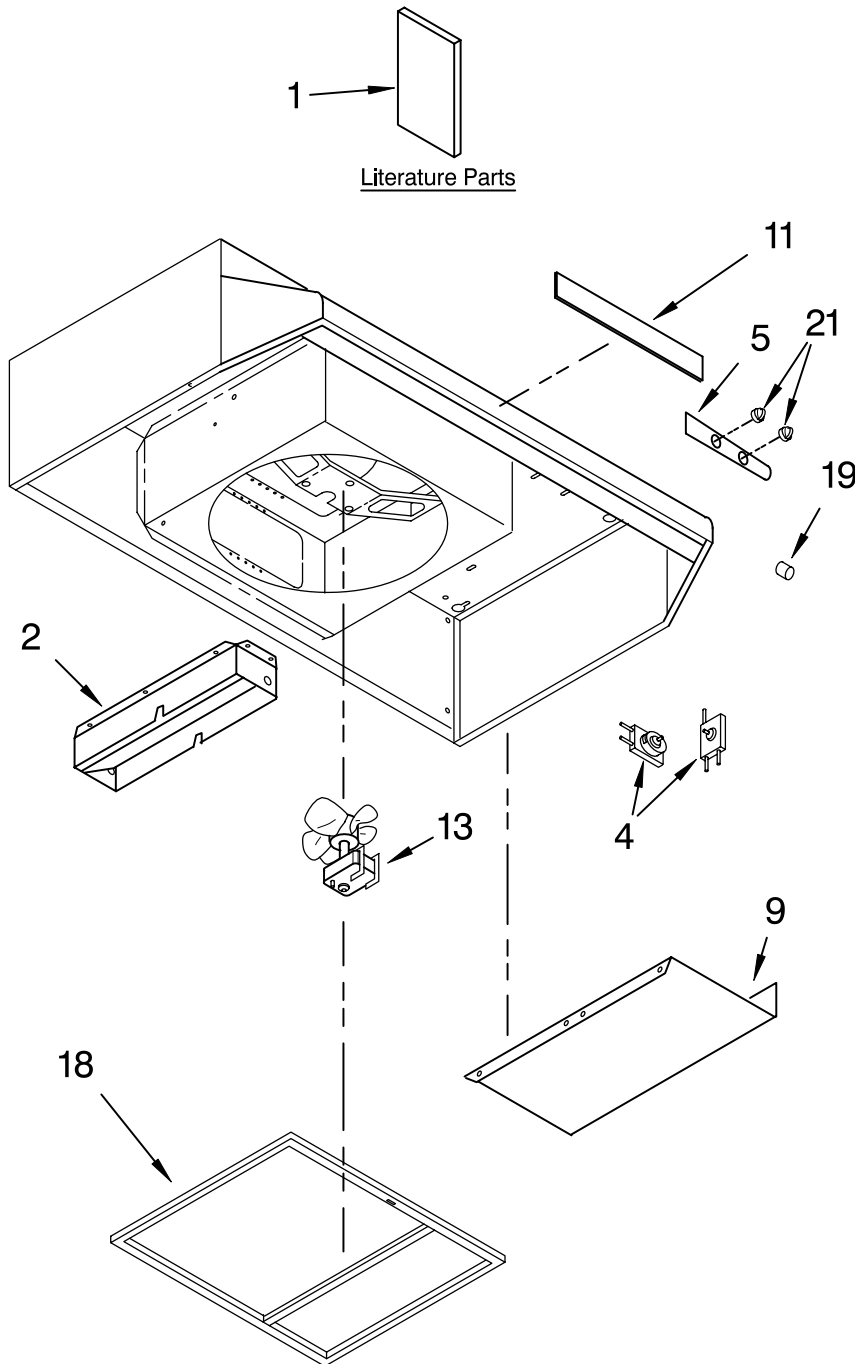

# RANGE HOOD PARTS

30" & 36" RANGE HOOD

For Model: RH3730XLQ1, RH3730XLS1, RH3730XLT1, RH3730XLB1

RH3736XLQ1, RH3736XLS1, RH3736XLT1, RH3736XLB1

(Designer White) (Stainless Steel) (Biscuit) (Black)

Illus. No.	Part No.	DESCRIPTION
1	9763368	Guide, Use & Care
2	8190223	Damper
4	8190226	Harness, Wire (Includes Switches)
5		Nameplate
	8190197	White
	8190199	Biscuit
	8190198	Black
9		Cover, Wiring
	8190233	White
	8190235	Biscuit
	8190234	Black
11		Baffle
	8190236	White
	8190238	Biscuit
	8190237	Black
13	8190230	Motor/Fan Blade
18	8190231	Filter
19	8190225	Socket, Lamp
21		Knob
	8190227	White
	8190229	Biscuit
	8190228	Black