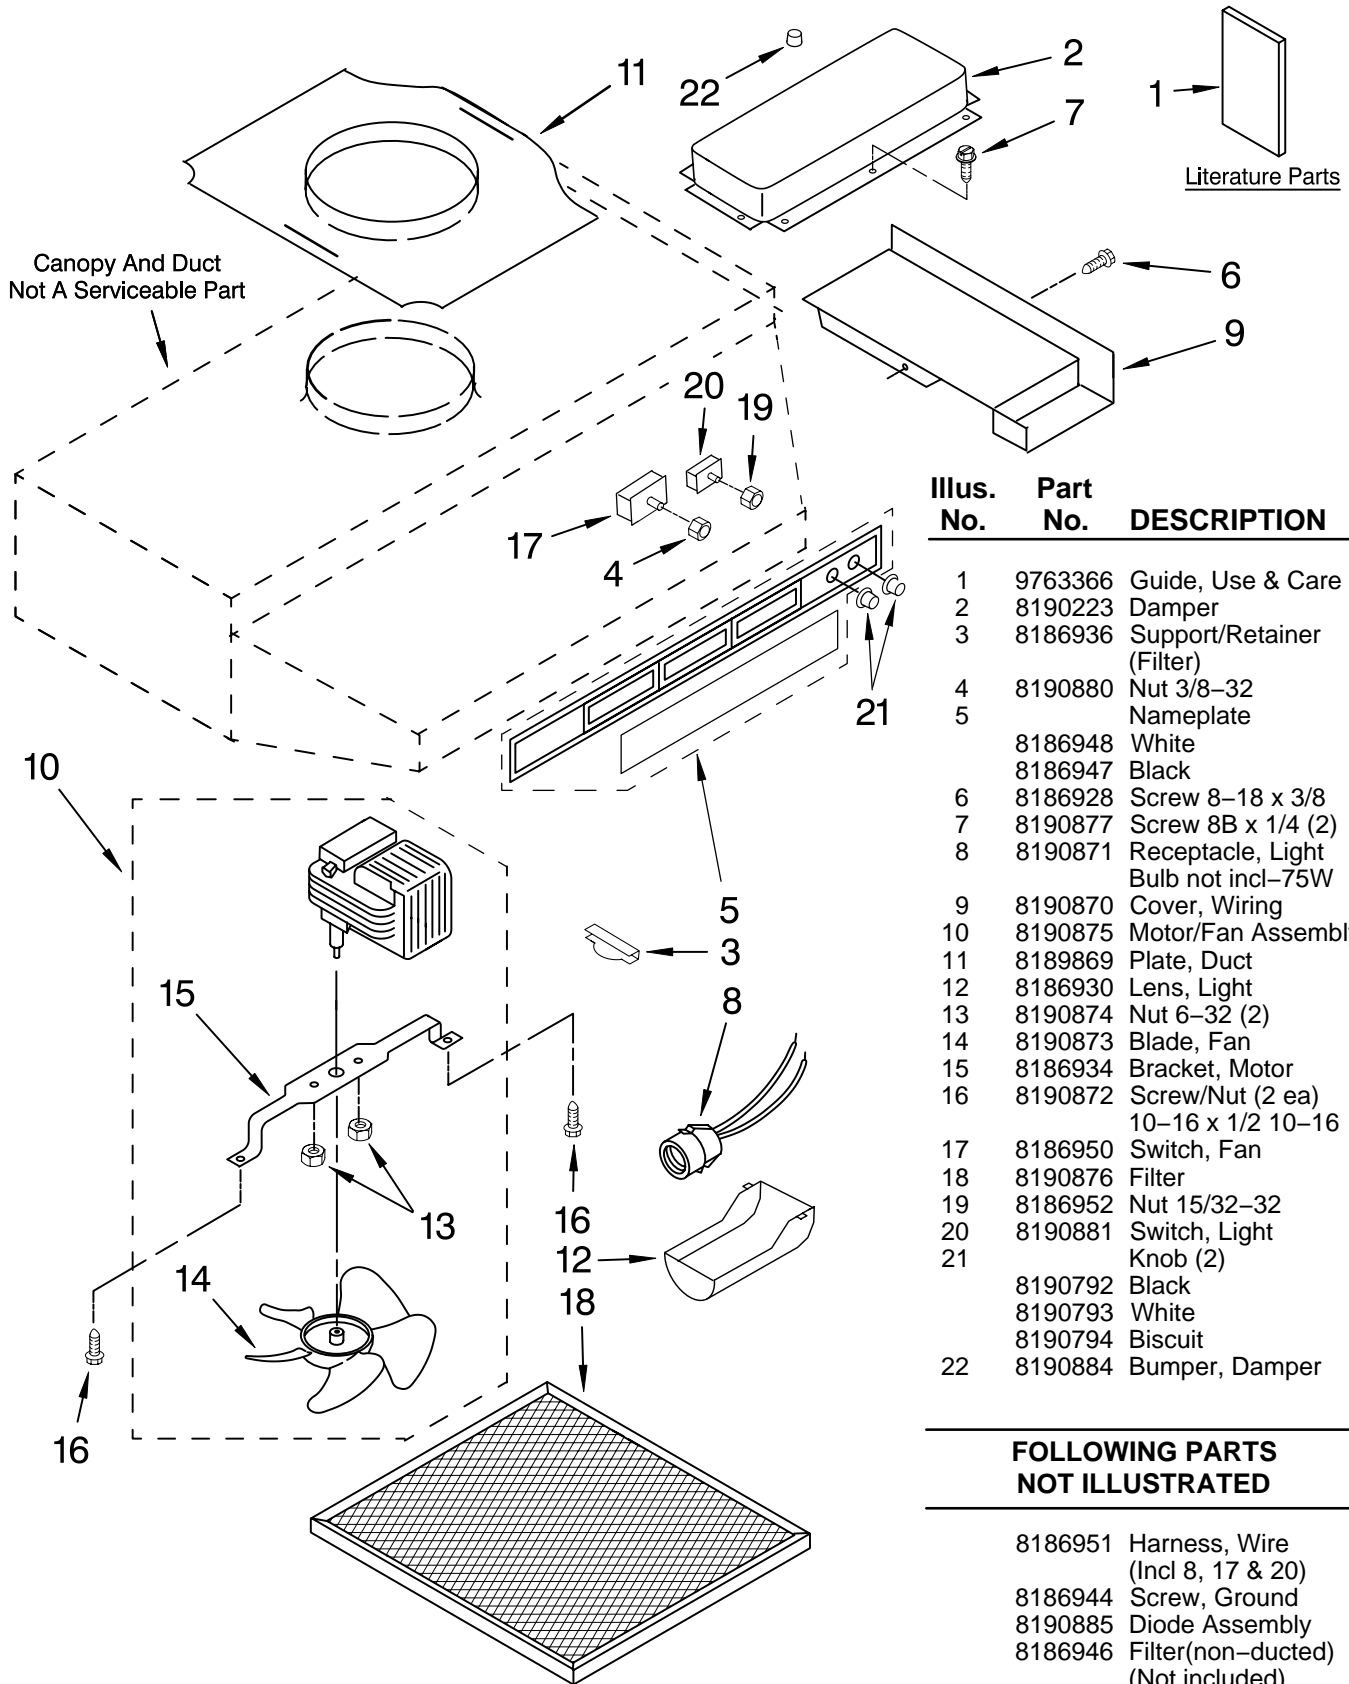

RANGE HOOD PARTS

30" & 36" RANGE HOOD

For Models: RH3730XLB3, RH3730XLQ3, RH3730XLT3, RH3730XLS3
 RH3736XLB3, RH3736XLQ3, RH3736XLT3, RH3736XLS3
 (Black) (White) (Biscuit) (S.Steel)

Illus. No.	Part No.	DESCRIPTION
1	9763366	Guide, Use & Care
2	8190223	Damper
3	8186936	Support/Retainer (Filter)
4	8190880	Nut 3/8-32
5		Nameplate
	8186948	White
	8186947	Black
6	8186928	Screw 8-18 x 3/8
7	8190877	Screw 8B x 1/4 (2)
8	8190871	Receptacle, Light Bulb not incl-75W
9	8190870	Cover, Wiring
10	8190875	Motor/Fan Assembly
11	8189869	Plate, Duct
12	8186930	Lens, Light
13	8190874	Nut 6-32 (2)
14	8190873	Blade, Fan
15	8186934	Bracket, Motor
16	8190872	Screw/Nut (2 ea) 10-16 x 1/2 10-16
17	8186950	Switch, Fan
18	8190876	Filter
19	8186952	Nut 15/32-32
20	8190881	Switch, Light
21		Knob (2)
	8190792	Black
	8190793	White
	8190794	Biscuit
22	8190884	Bumper, Damper

FOLLOWING PARTS NOT ILLUSTRATED

- 8186951 Harness, Wire (Incl 8, 17 & 20)
- 8186944 Screw, Ground
- 8190885 Diode Assembly
- 8186946 Filter(non-ducted) (Not included)

FOR ORDERING INFORMATION REFER TO PARTS PRICE LIST