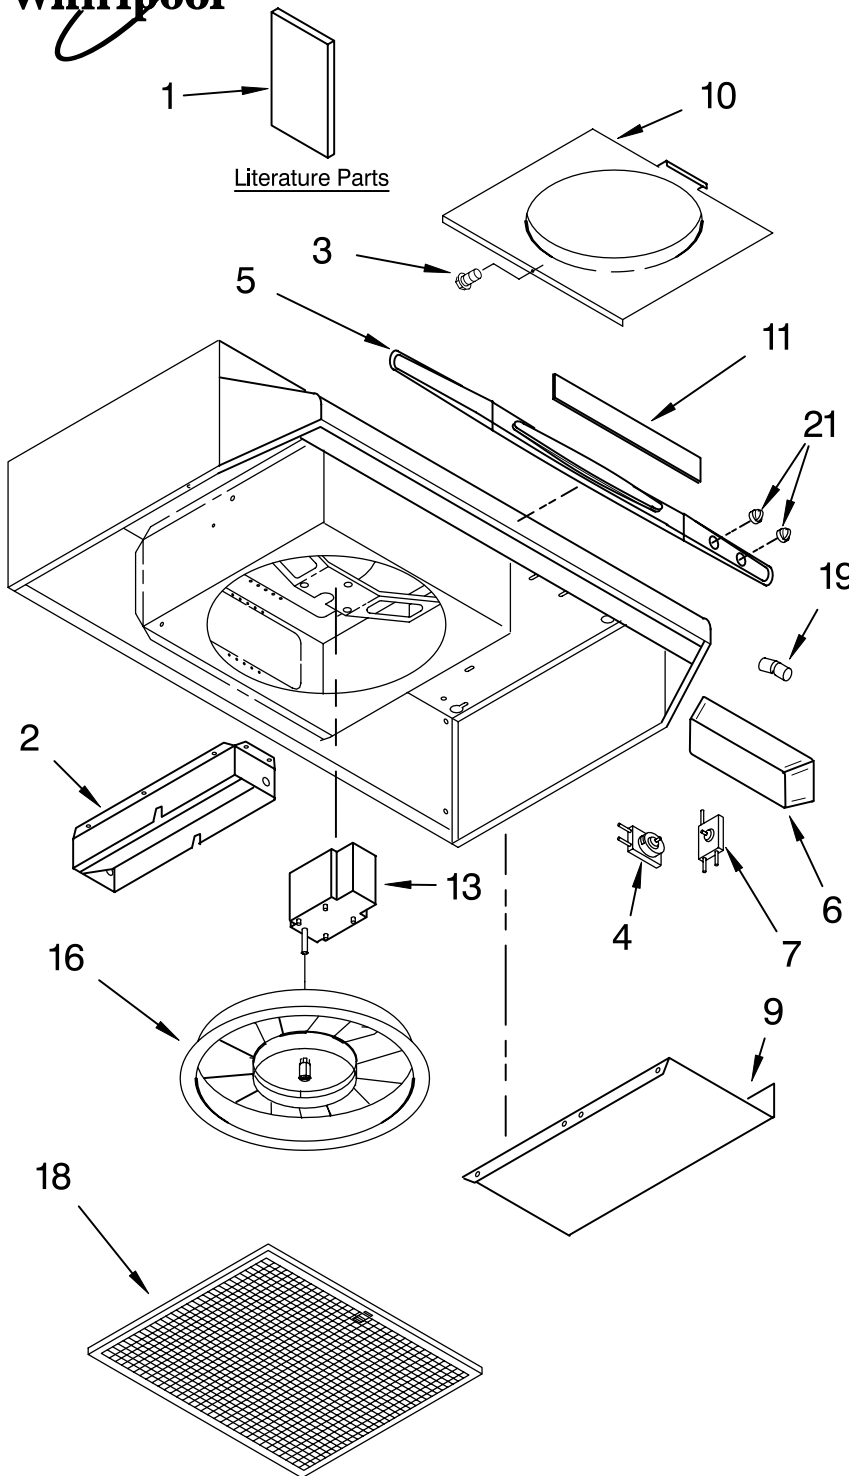

RANGE HOOD PARTS

30" & 36" RANGE HOOD

For Model: RH4830XLQ0, RH4830XLS0, RH4830XLT0, RH4830XLB0
 RH4836XLQ0, RH4836XLS0, RH4836XLT0, RH4836XLB0
 (Designer White) (Stainless Steel) (Biscuit) (Black)

Illus. No.	Part No.	DESCRIPTION
1	LIT8190224	Guide, Use & Care
2	8190223	Damper
3	8189871	Screw, #8-18 x 1/4
4	8190210	Switch, Fan
5	8190215	Grille, Vent
	8190215	White
	8190216	Biscuit
	8190214	Black
6	8190212	Lens, Light
7	8190211	Switch, Light
9	8190213	Cover, Wiring
10	8189869	Plate, Duct 7"
11	8190055	Baffle
	8190055	White
	8190220	Biscuit
	8190054	Black
13	8190052	Motor
16	8190053	Blade, Fan
18	8190221	Filter, Aluminum
19	8190209	Socket, Lamp (2)
21	8190218	Knob
	8190218	White
	8190219	Biscuit
	8190217	Black

Miscellaneous

- 8190208 Pin, Hitch
- 8190222 Filter, Non-Ducted

FOR ORDERING INFORMATION REFER TO PARTS PRICE LIST

Free Manuals Download Website

<http://myh66.com>

<http://usermanuals.us>

<http://www.somanuals.com>