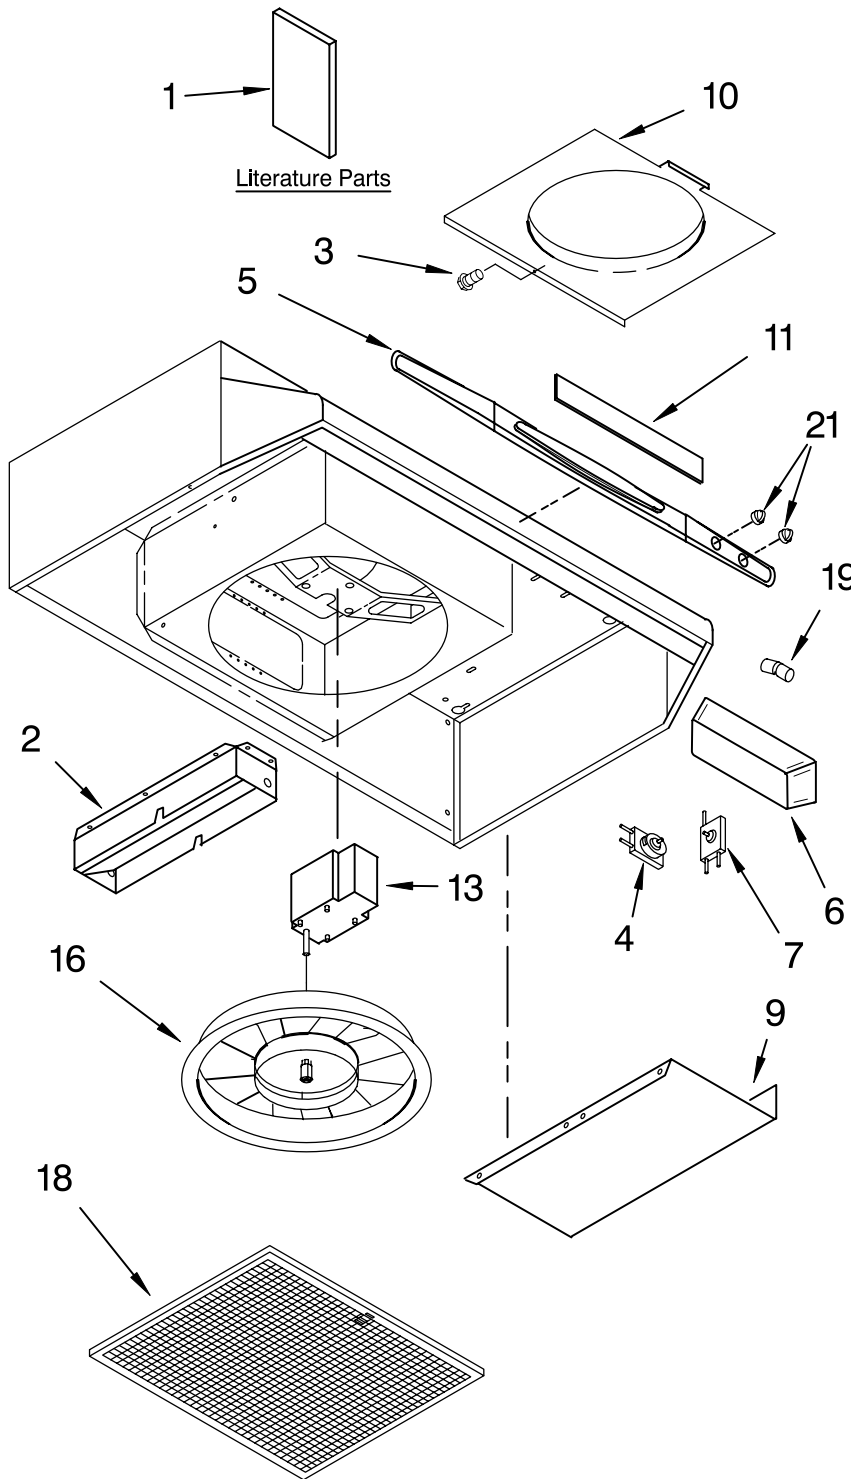

RANGE HOOD PARTS

30" & 36" RANGE HOOD

For Model: RH4830XLQ1, RH4830XLS1, RH4830XLT1, RH4830XLB1
 RH4836XLQ1, RH4836XLS1, RH4836XLT1, RH4836XLB1
 (Designer White)(Stainless Steel) (Biscuit) (Black)

Illus. No.	Part No.	DESCRIPTION
1		Literature Parts
	9763369	Guide, Use & Care
2	8190223	Damper
3	8189871	Screw, #8-18 x 1/4
4	8190210	Switch, Fan
5		Grille, Vent
	8190215	White
	8190216	Biscuit
	8190214	Black
6	8190212	Lens, Light
7	8190211	Switch, Light
9	8190213	Cover, Wiring
10	8189869	Plate, Duct 7"
11		Baffle
	8190055	White
	8190220	Biscuit
	8190054	Black
13	8190052	Motor
16	8190053	Blade, Fan
18	8190221	Filter, Aluminum
19	8190209	Socket, Lamp (2)
21		Knob
	8190218	White
	8190219	Biscuit
	8190217	Black

Miscellaneous

- 8190208 Pin, Hitch
- 8190222 Filter, Non-Ducted

FOR ORDERING INFORMATION REFER TO PARTS PRICE LIST

Free Manuals Download Website

<http://myh66.com>

<http://usermanuals.us>

<http://www.somanuals.com>